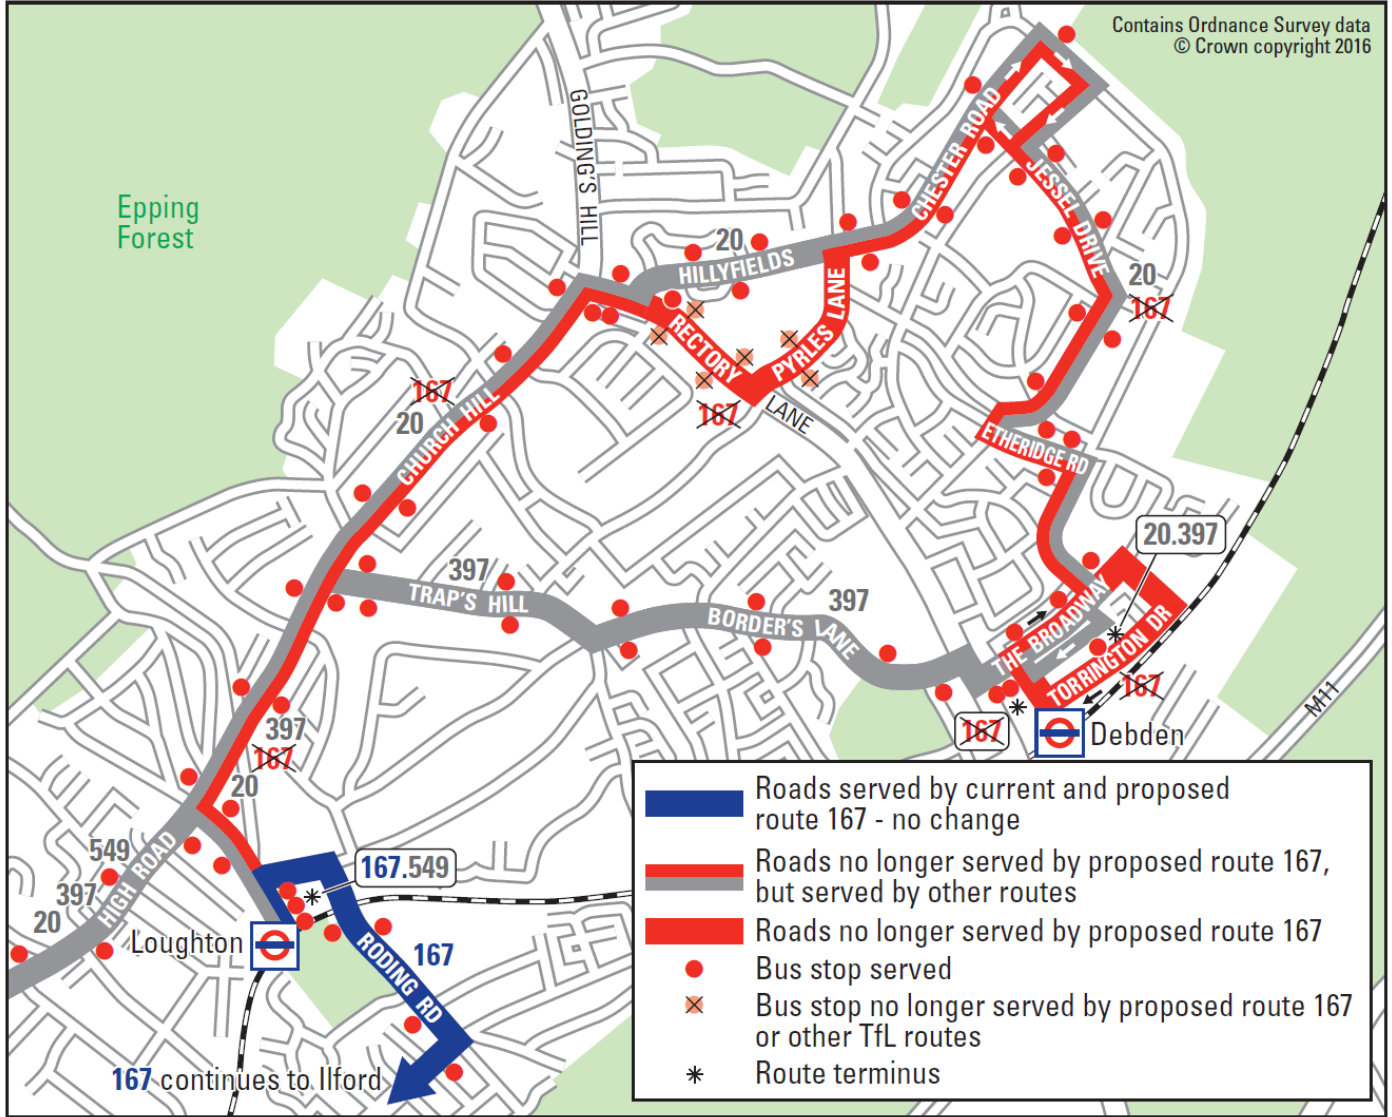

Route 167 - Proposed roads no longer served between Loughton station and Debden station

No changes are proposed to route 20.