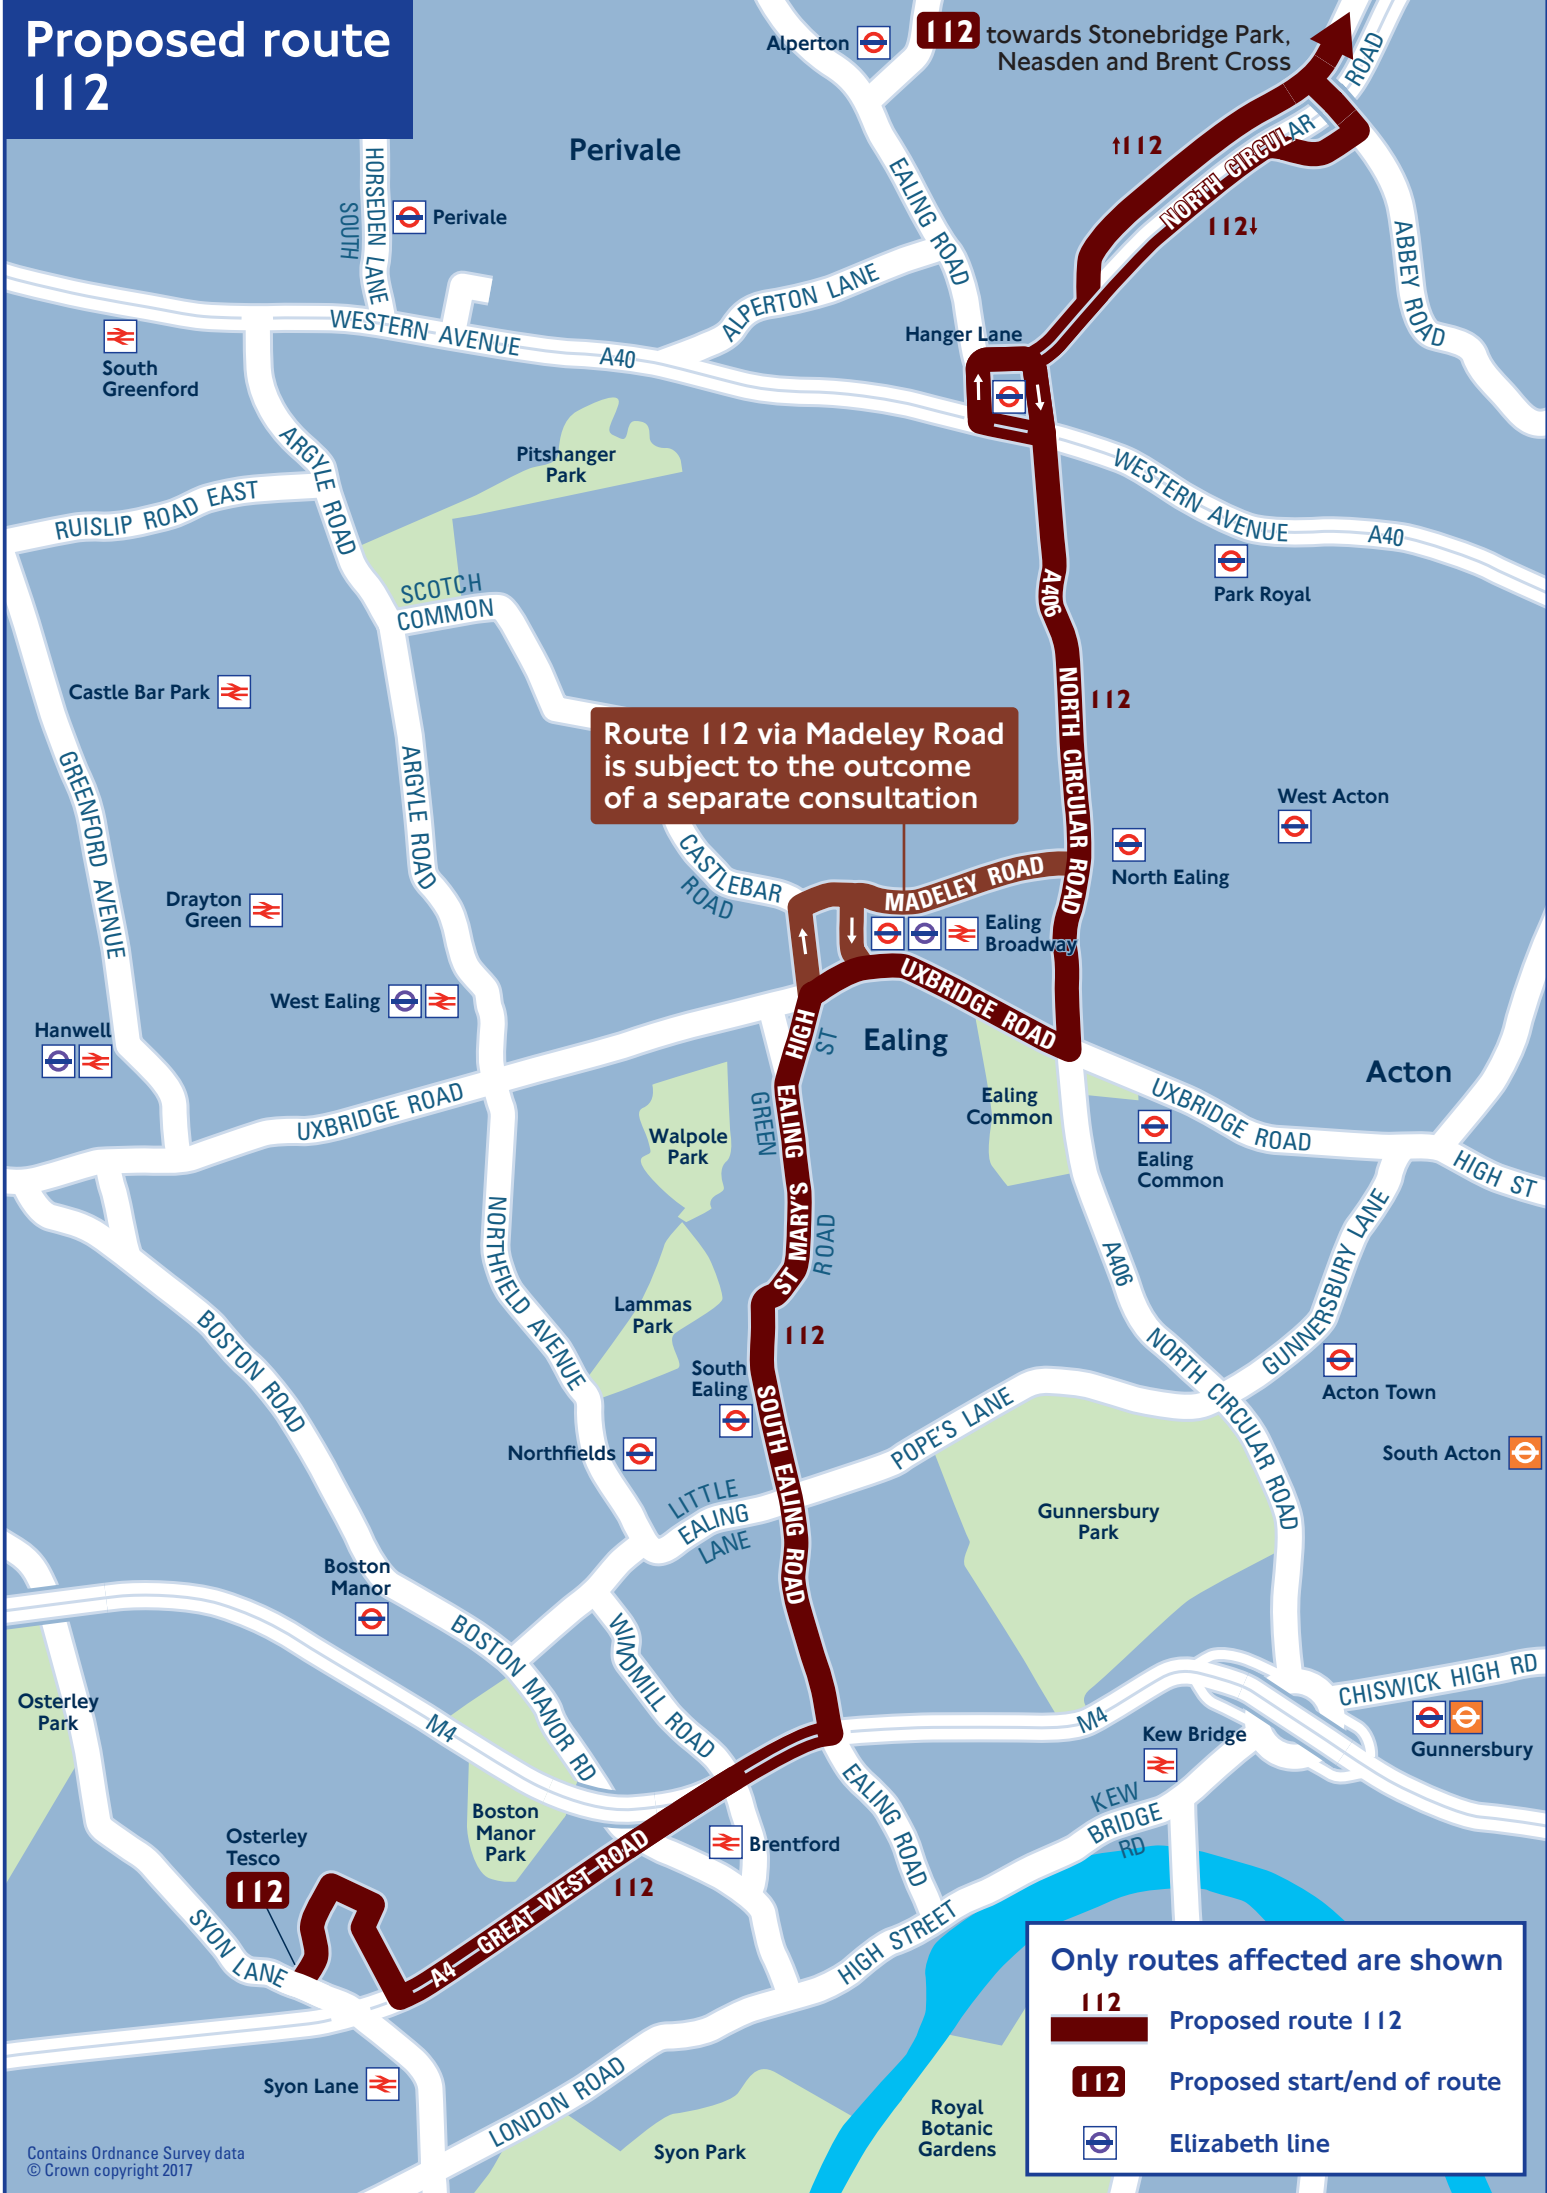

Proposed route 112

Route 112 via Madeley Road is subject to the outcome of a separate consultation

Only routes affected are shown

- 112 Proposed route 112
- 112 Proposed start/end of route
- Elizabeth line