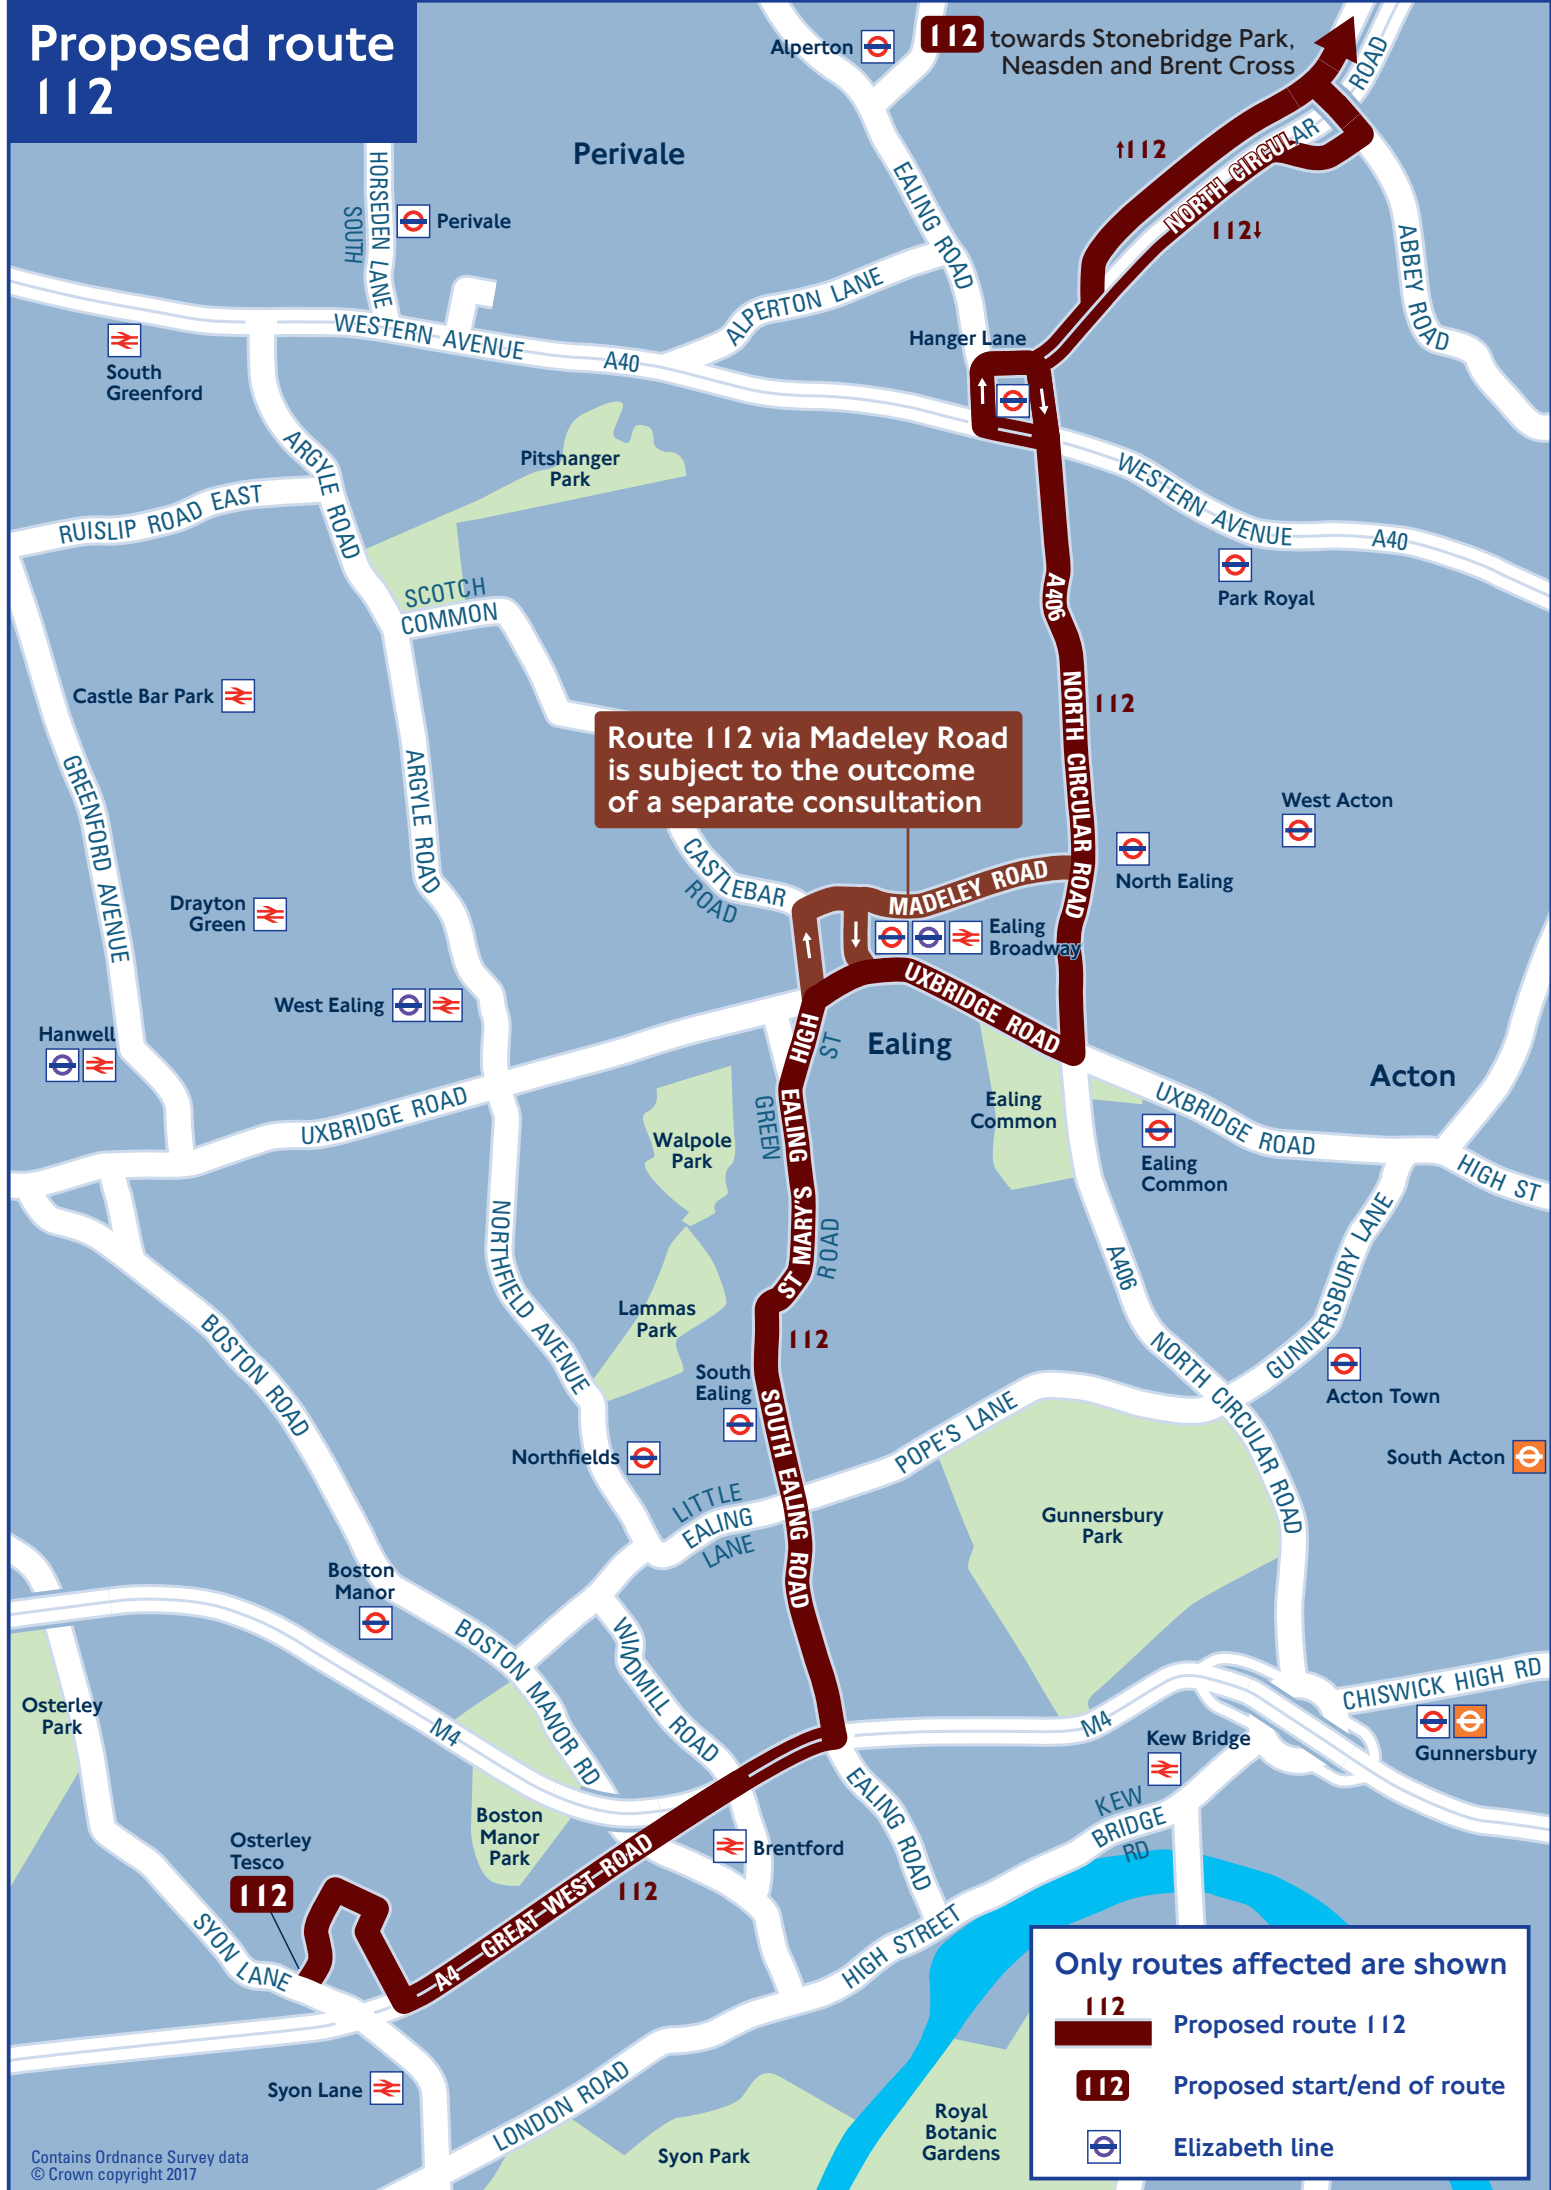

Proposed route 112

Route 112 via Madeley Road is subject to the outcome of a separate consultation

Only routes affected are shown

- 112 Proposed route 112
- 112 Proposed start/end of route
- E Elizabeth line