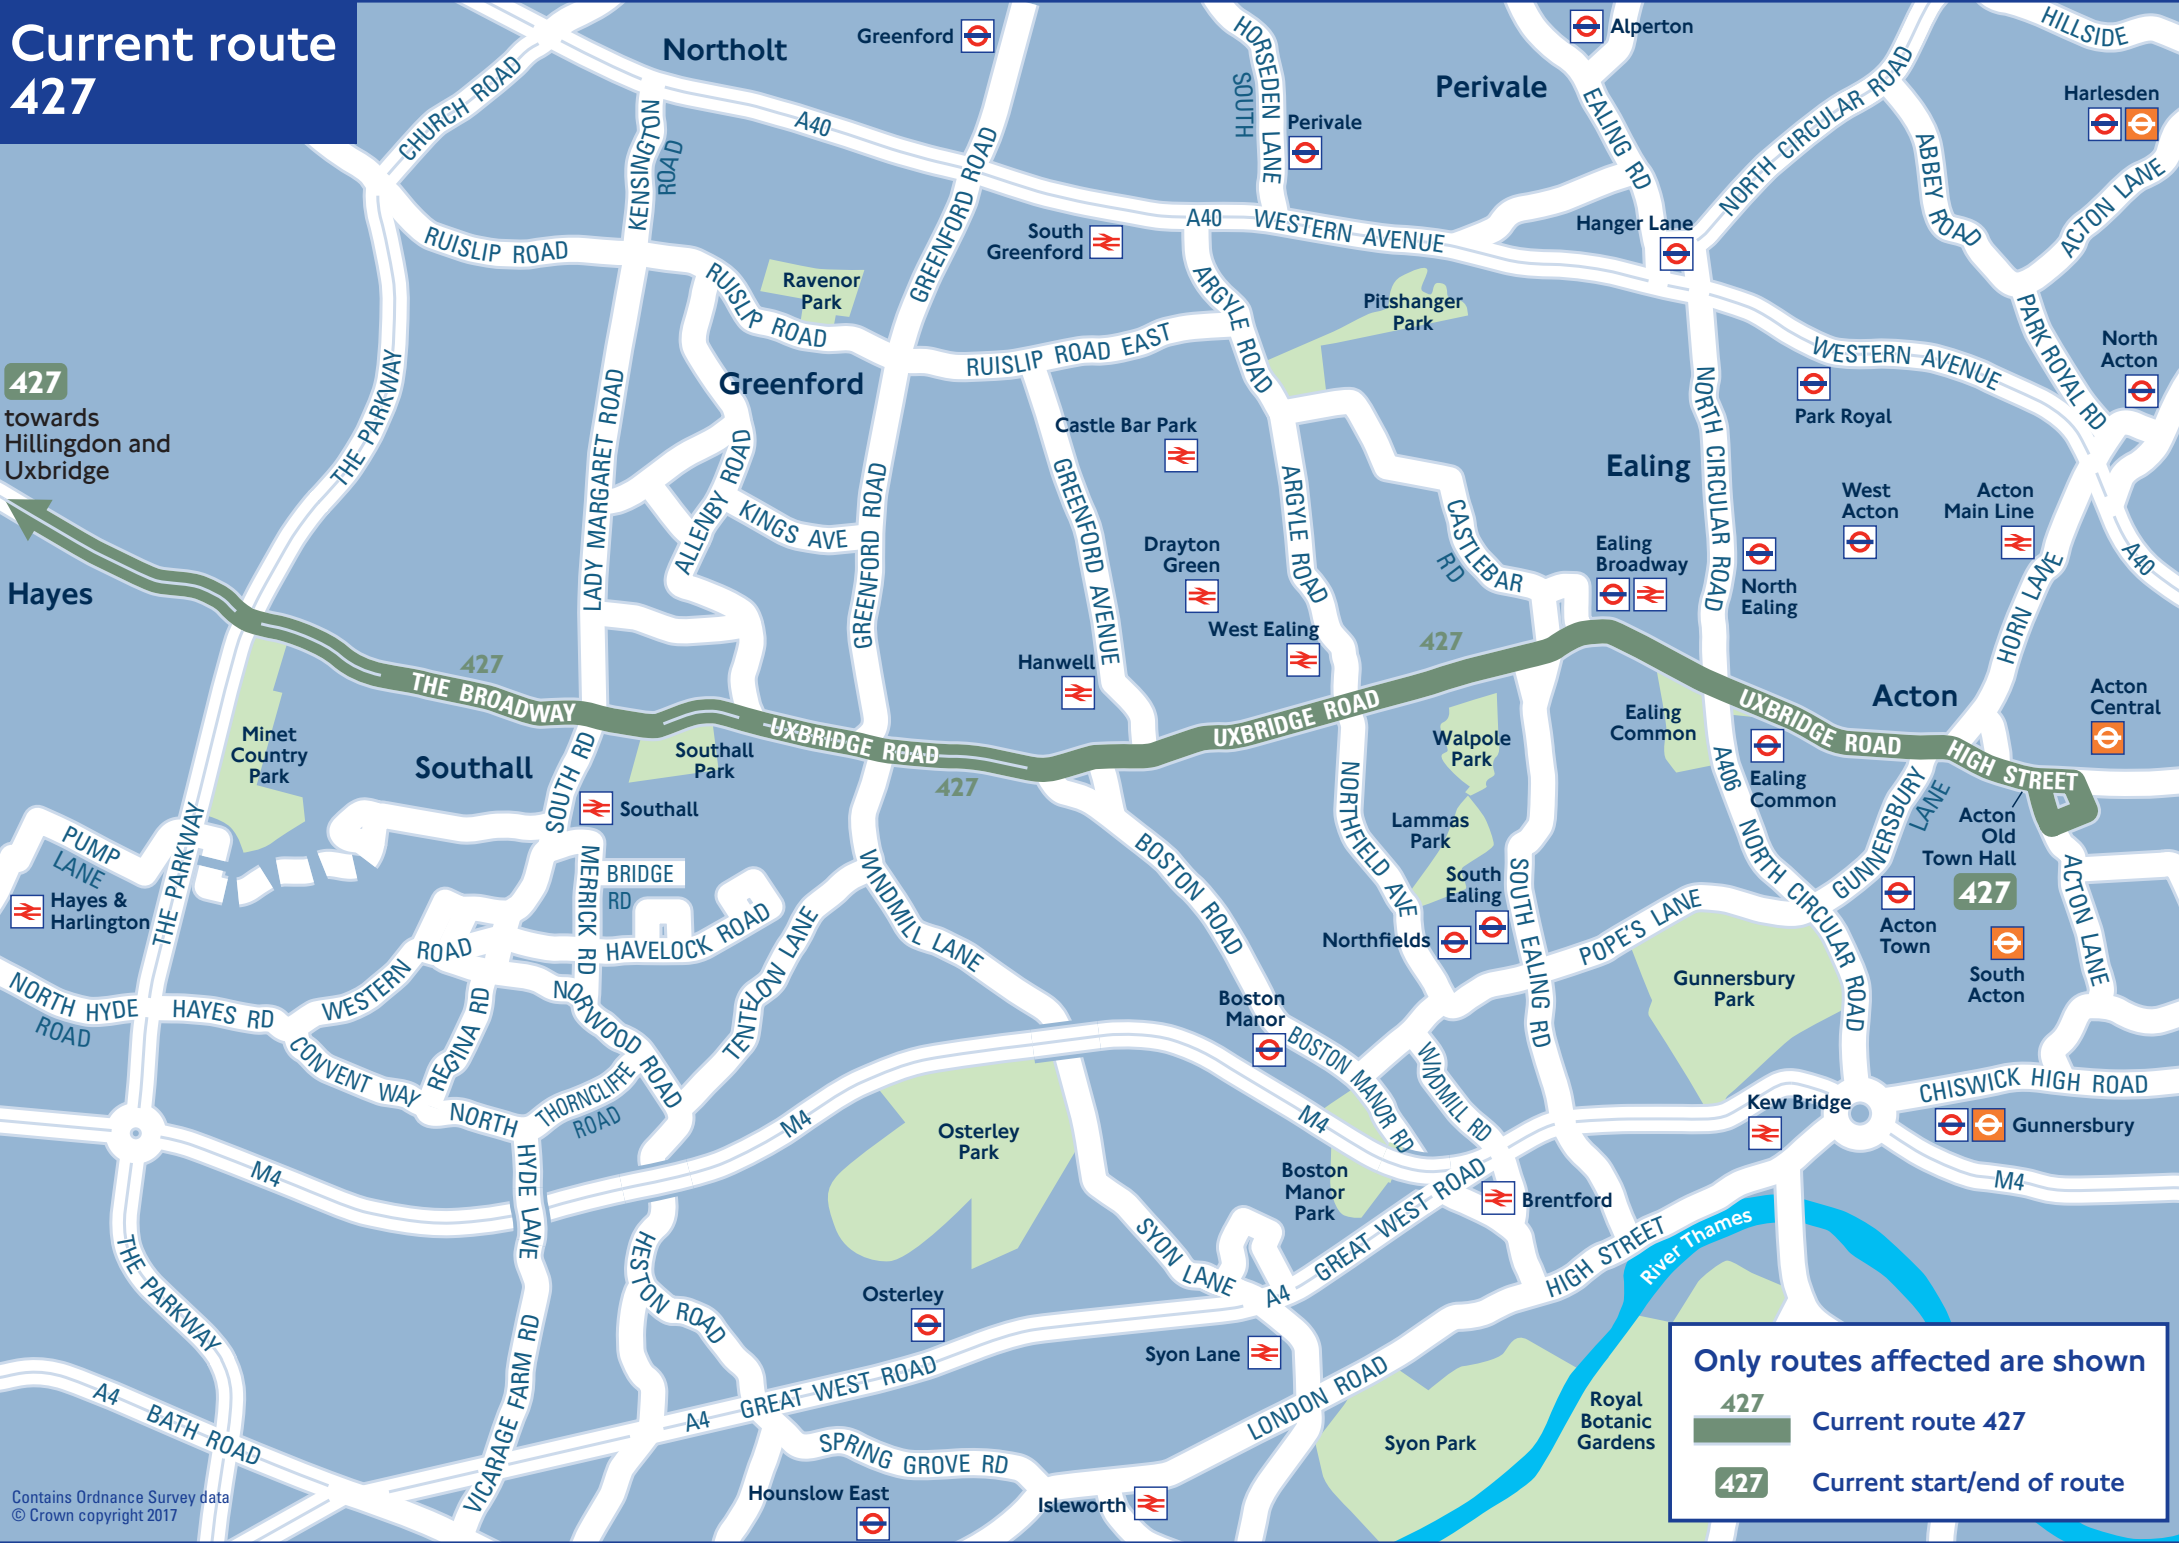

Current route 427

427 towards Hillingdon and Uxbridge

Hayes

Only routes affected are shown

-  Current route 427
-  Current start/end of route