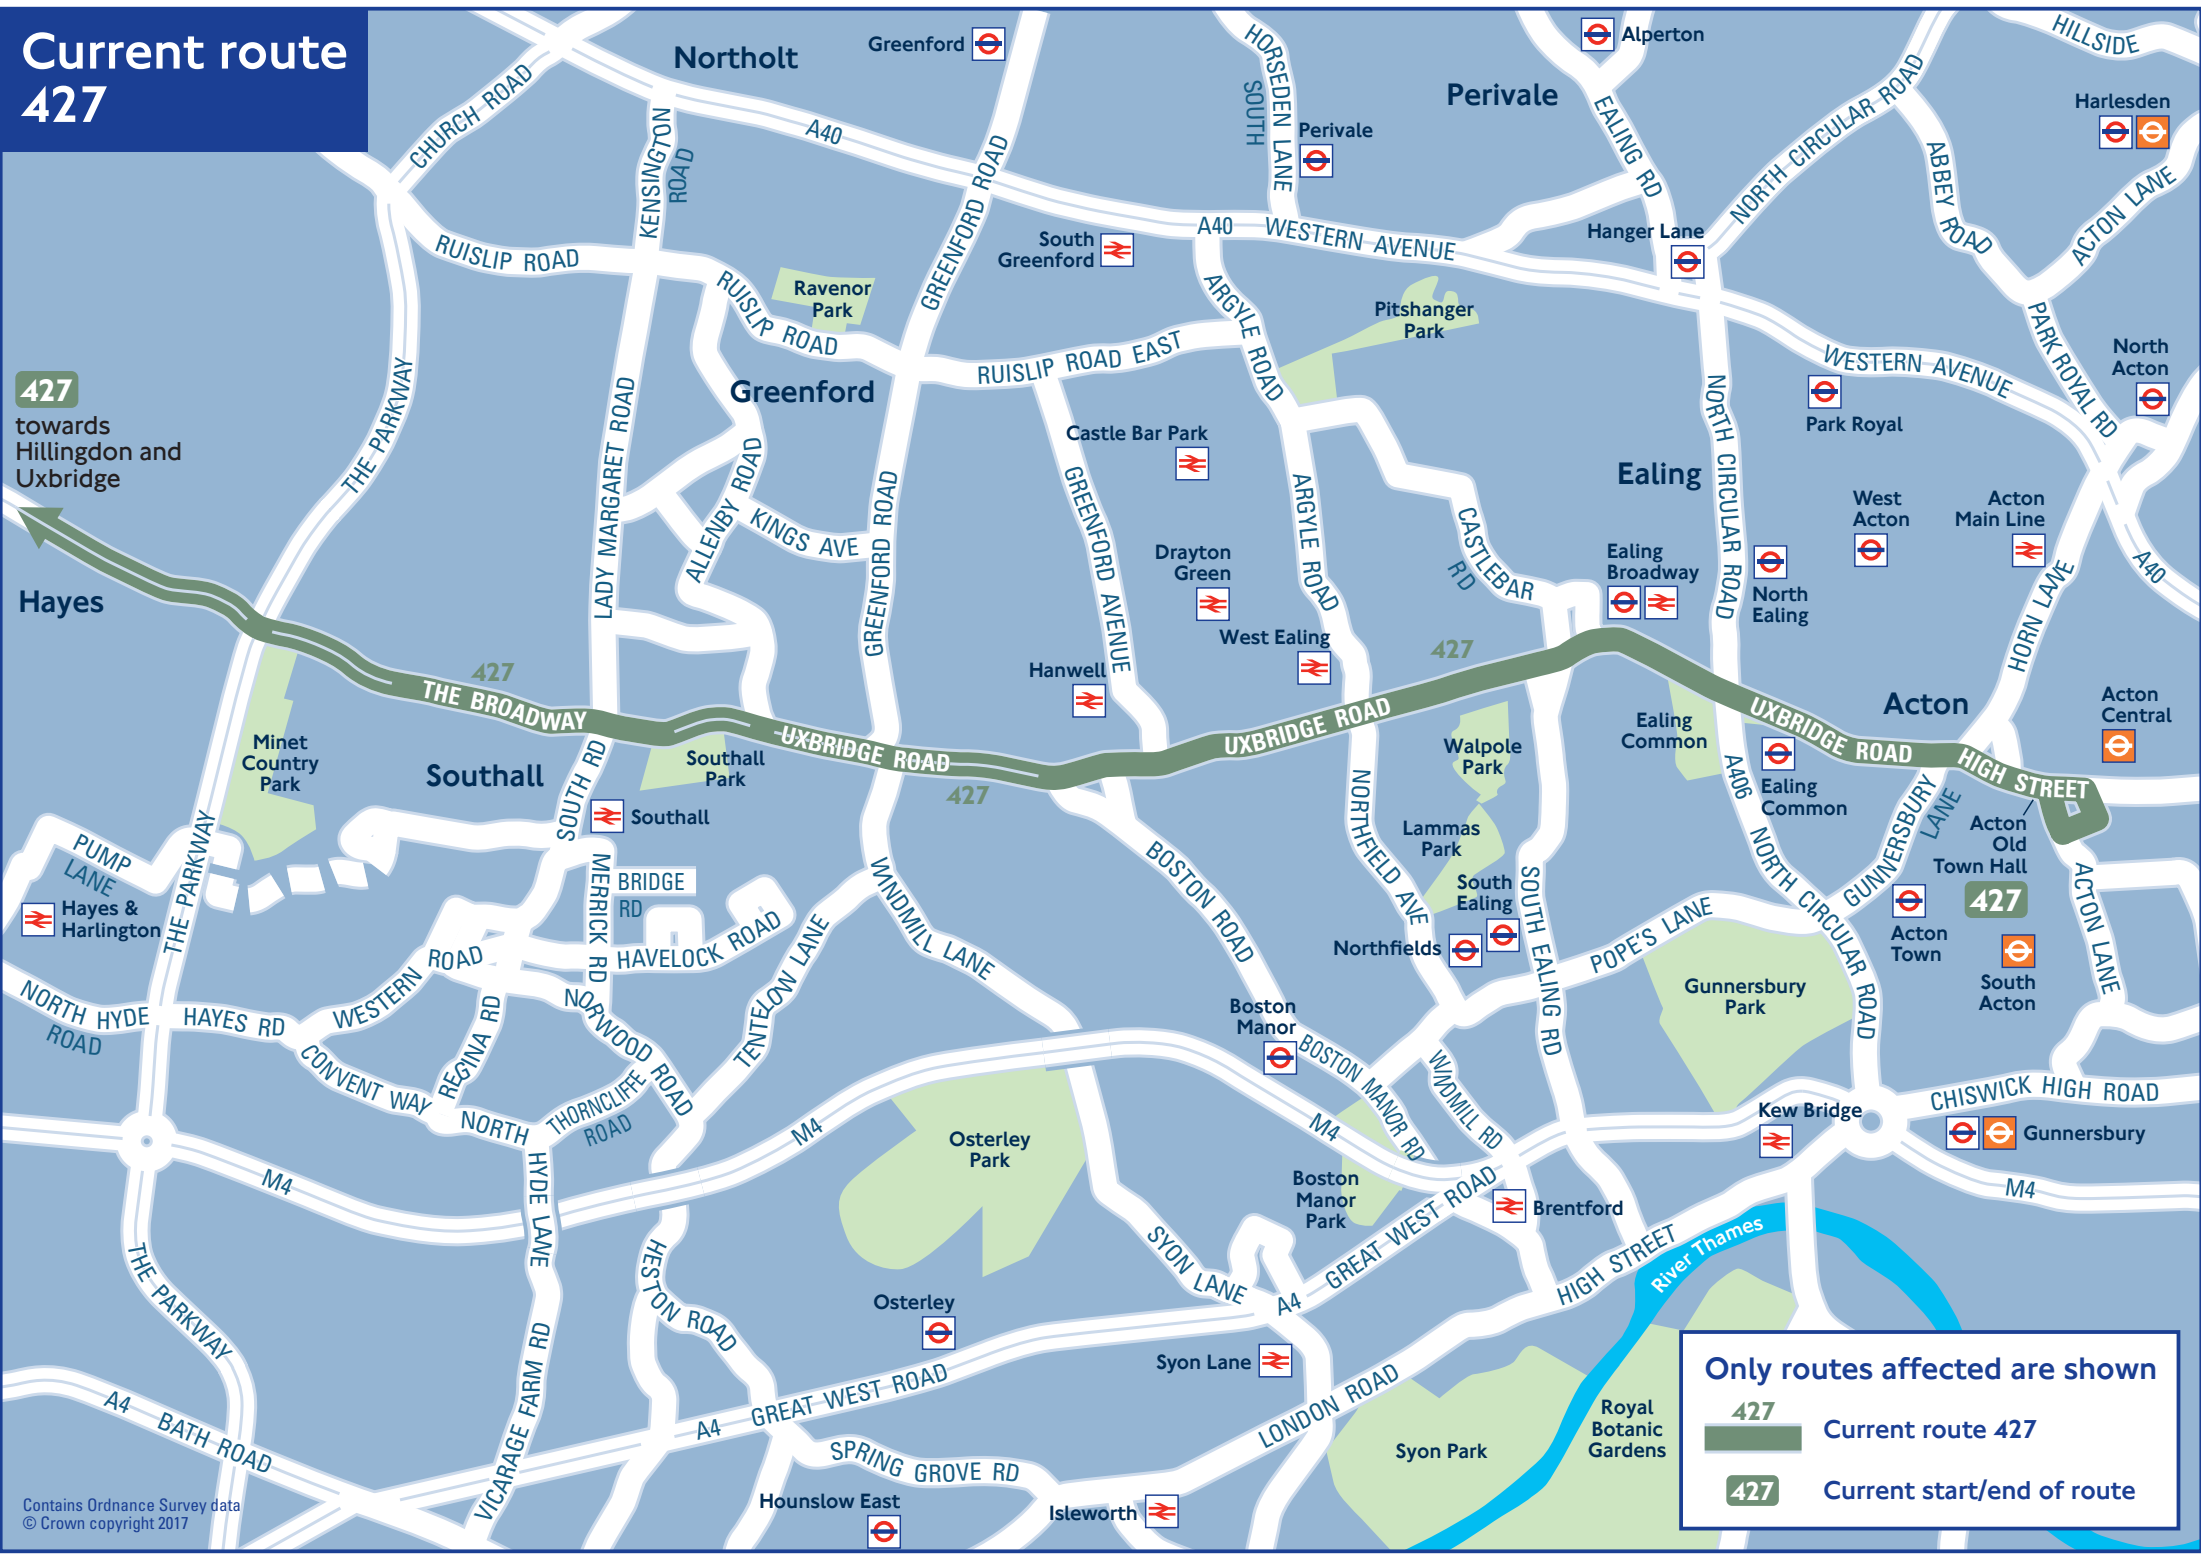

Current route 427

427
towards
Hillingdon and
Uxbridge

Hayes

Only routes affected are shown

- 427** Current route 427
- 427** Current start/end of route