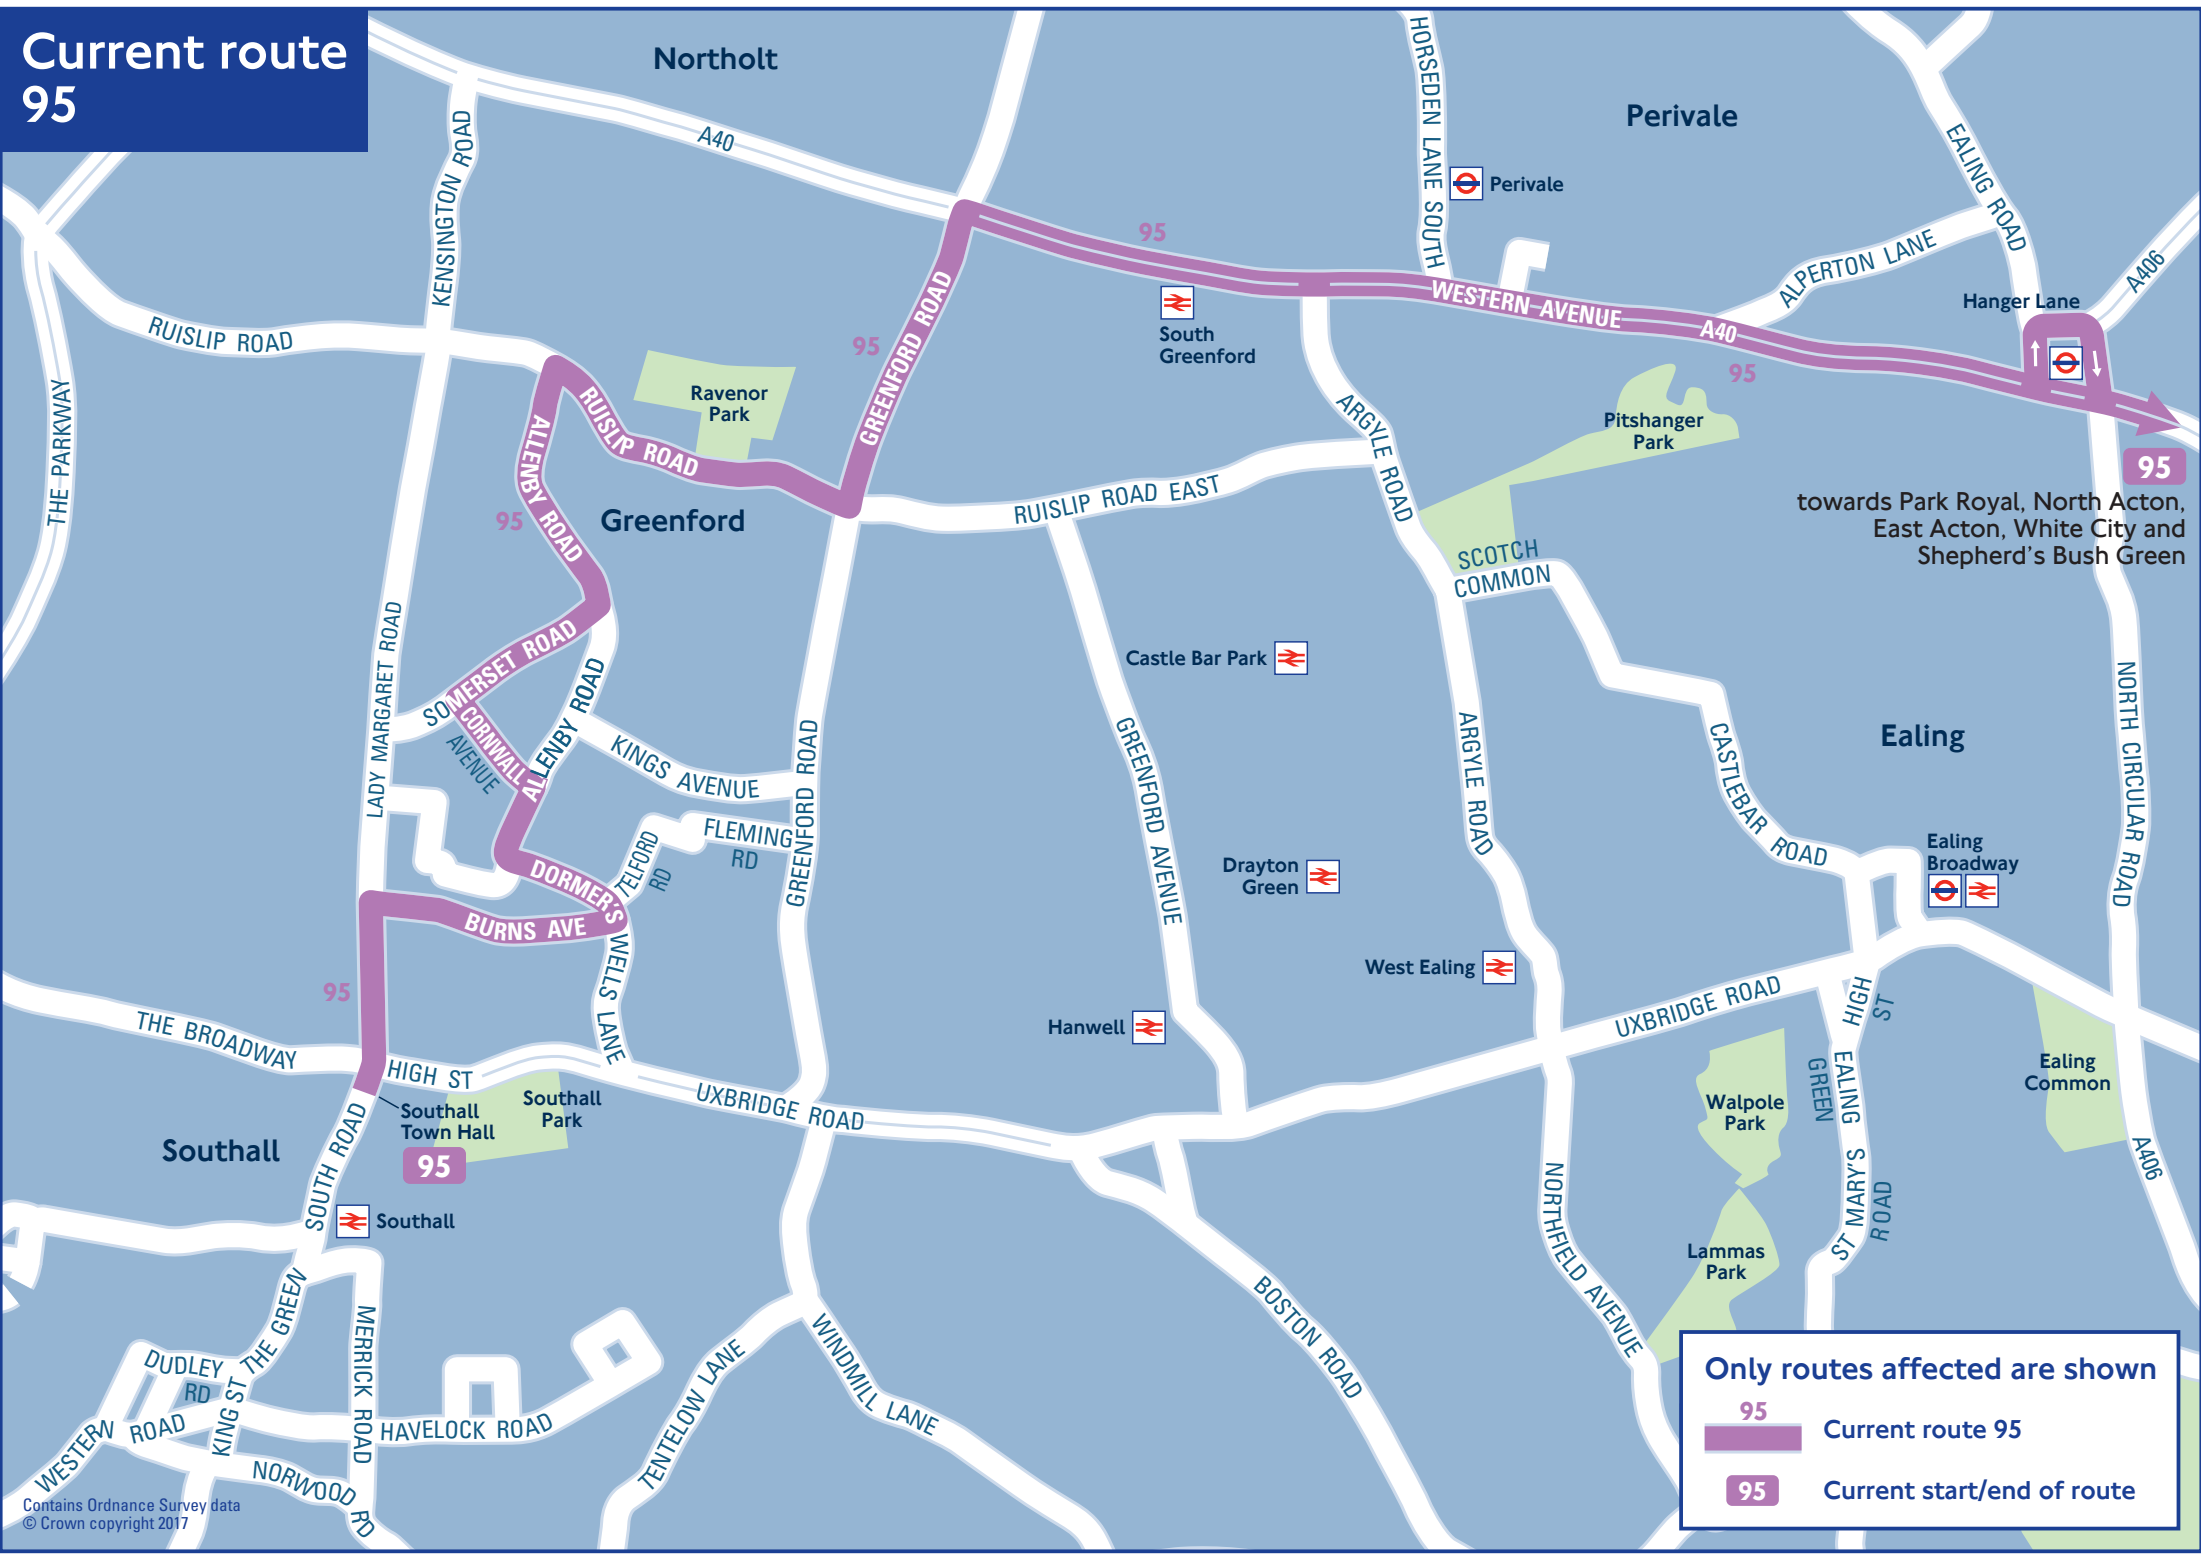

Current route 95

towards Park Royal, North Acton, East Acton, White City and Shepherd's Bush Green

Only routes affected are shown

- 95 Current route 95
- 95 Current start/end of route