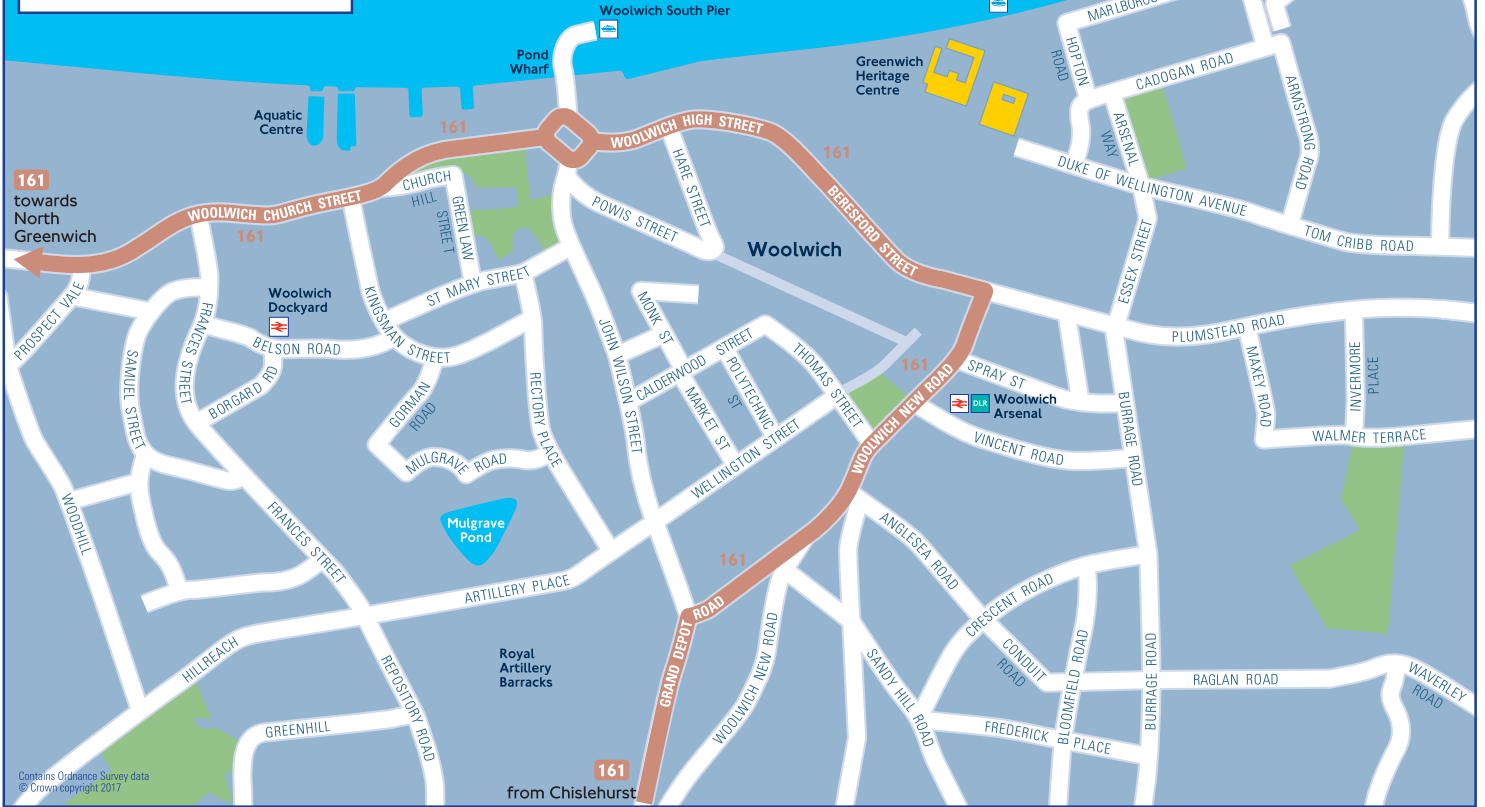

# Current route 161 to North Greenwich

Only routes affected are shown

**161** Current route 161

**161** Start/end of current route

# Proposed route 161 to North Greenwich

Only routes affected are shown

**161** Proposed route 161

**161** Start/end of proposed route