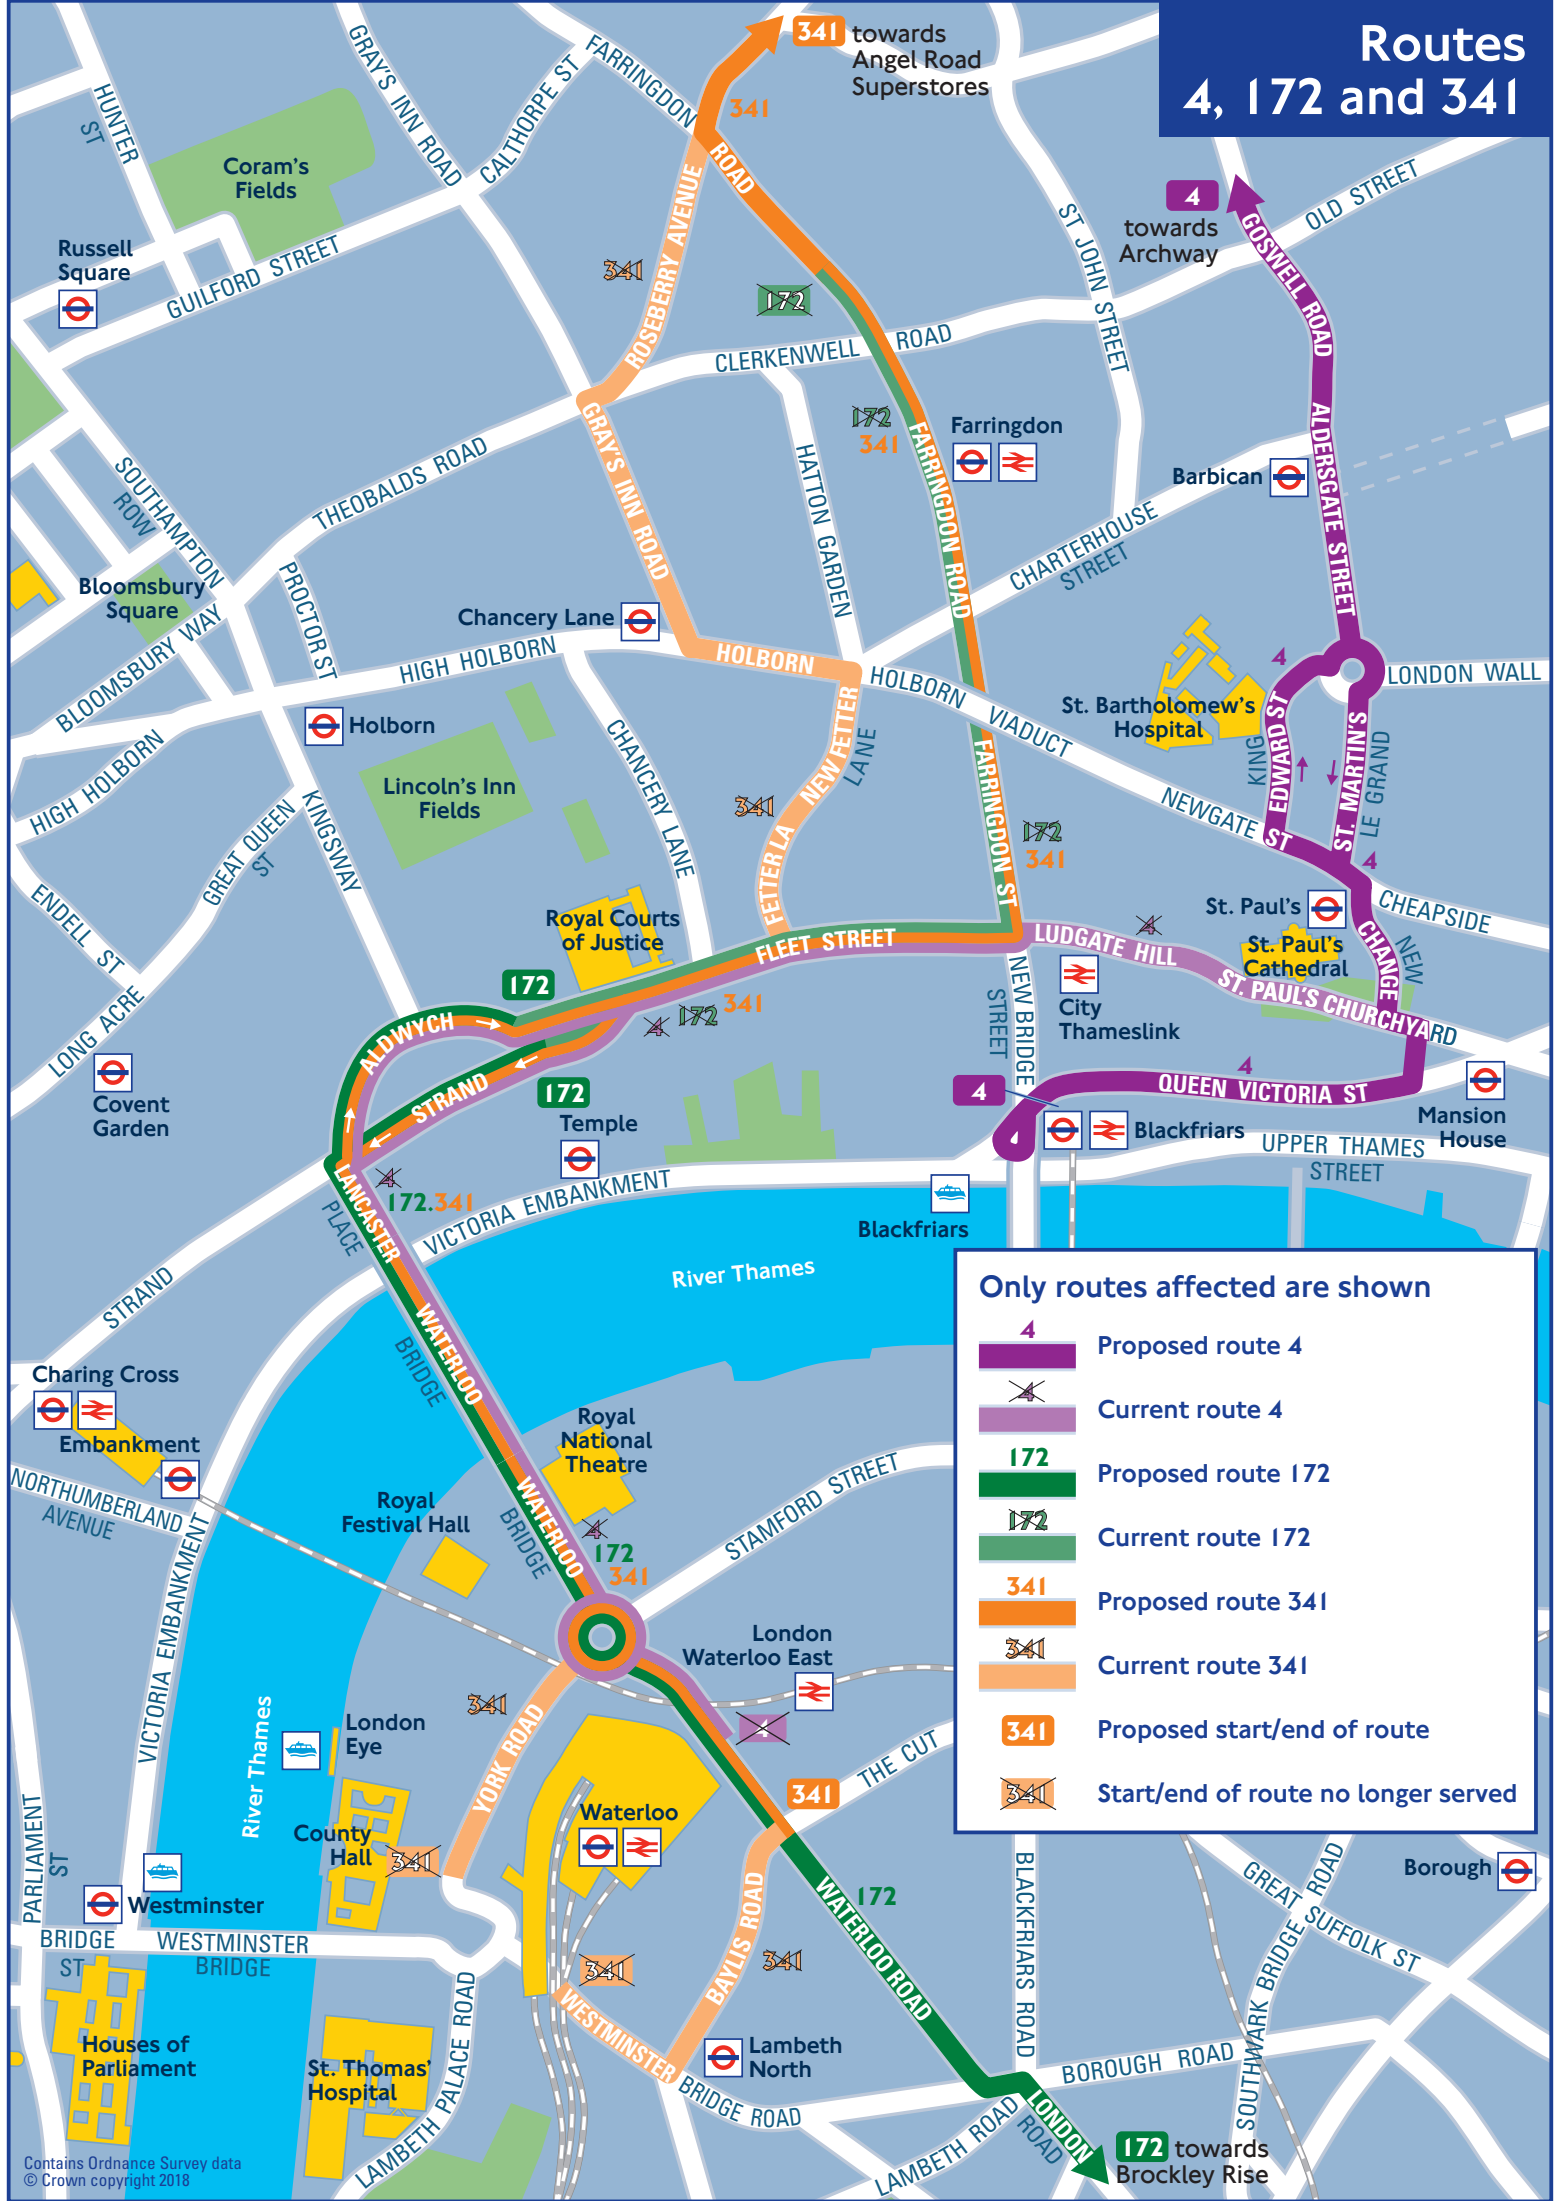

Routes 4, 172 and 341

Only routes affected are shown

- █ **4** Proposed route 4
- █ **4** Current route 4
- █ **172** Proposed route 172
- █ **172** Current route 172
- █ **341** Proposed route 341
- █ **341** Current route 341
- █ **341** Proposed start/end of route
- █ **341** Start/end of route no longer served