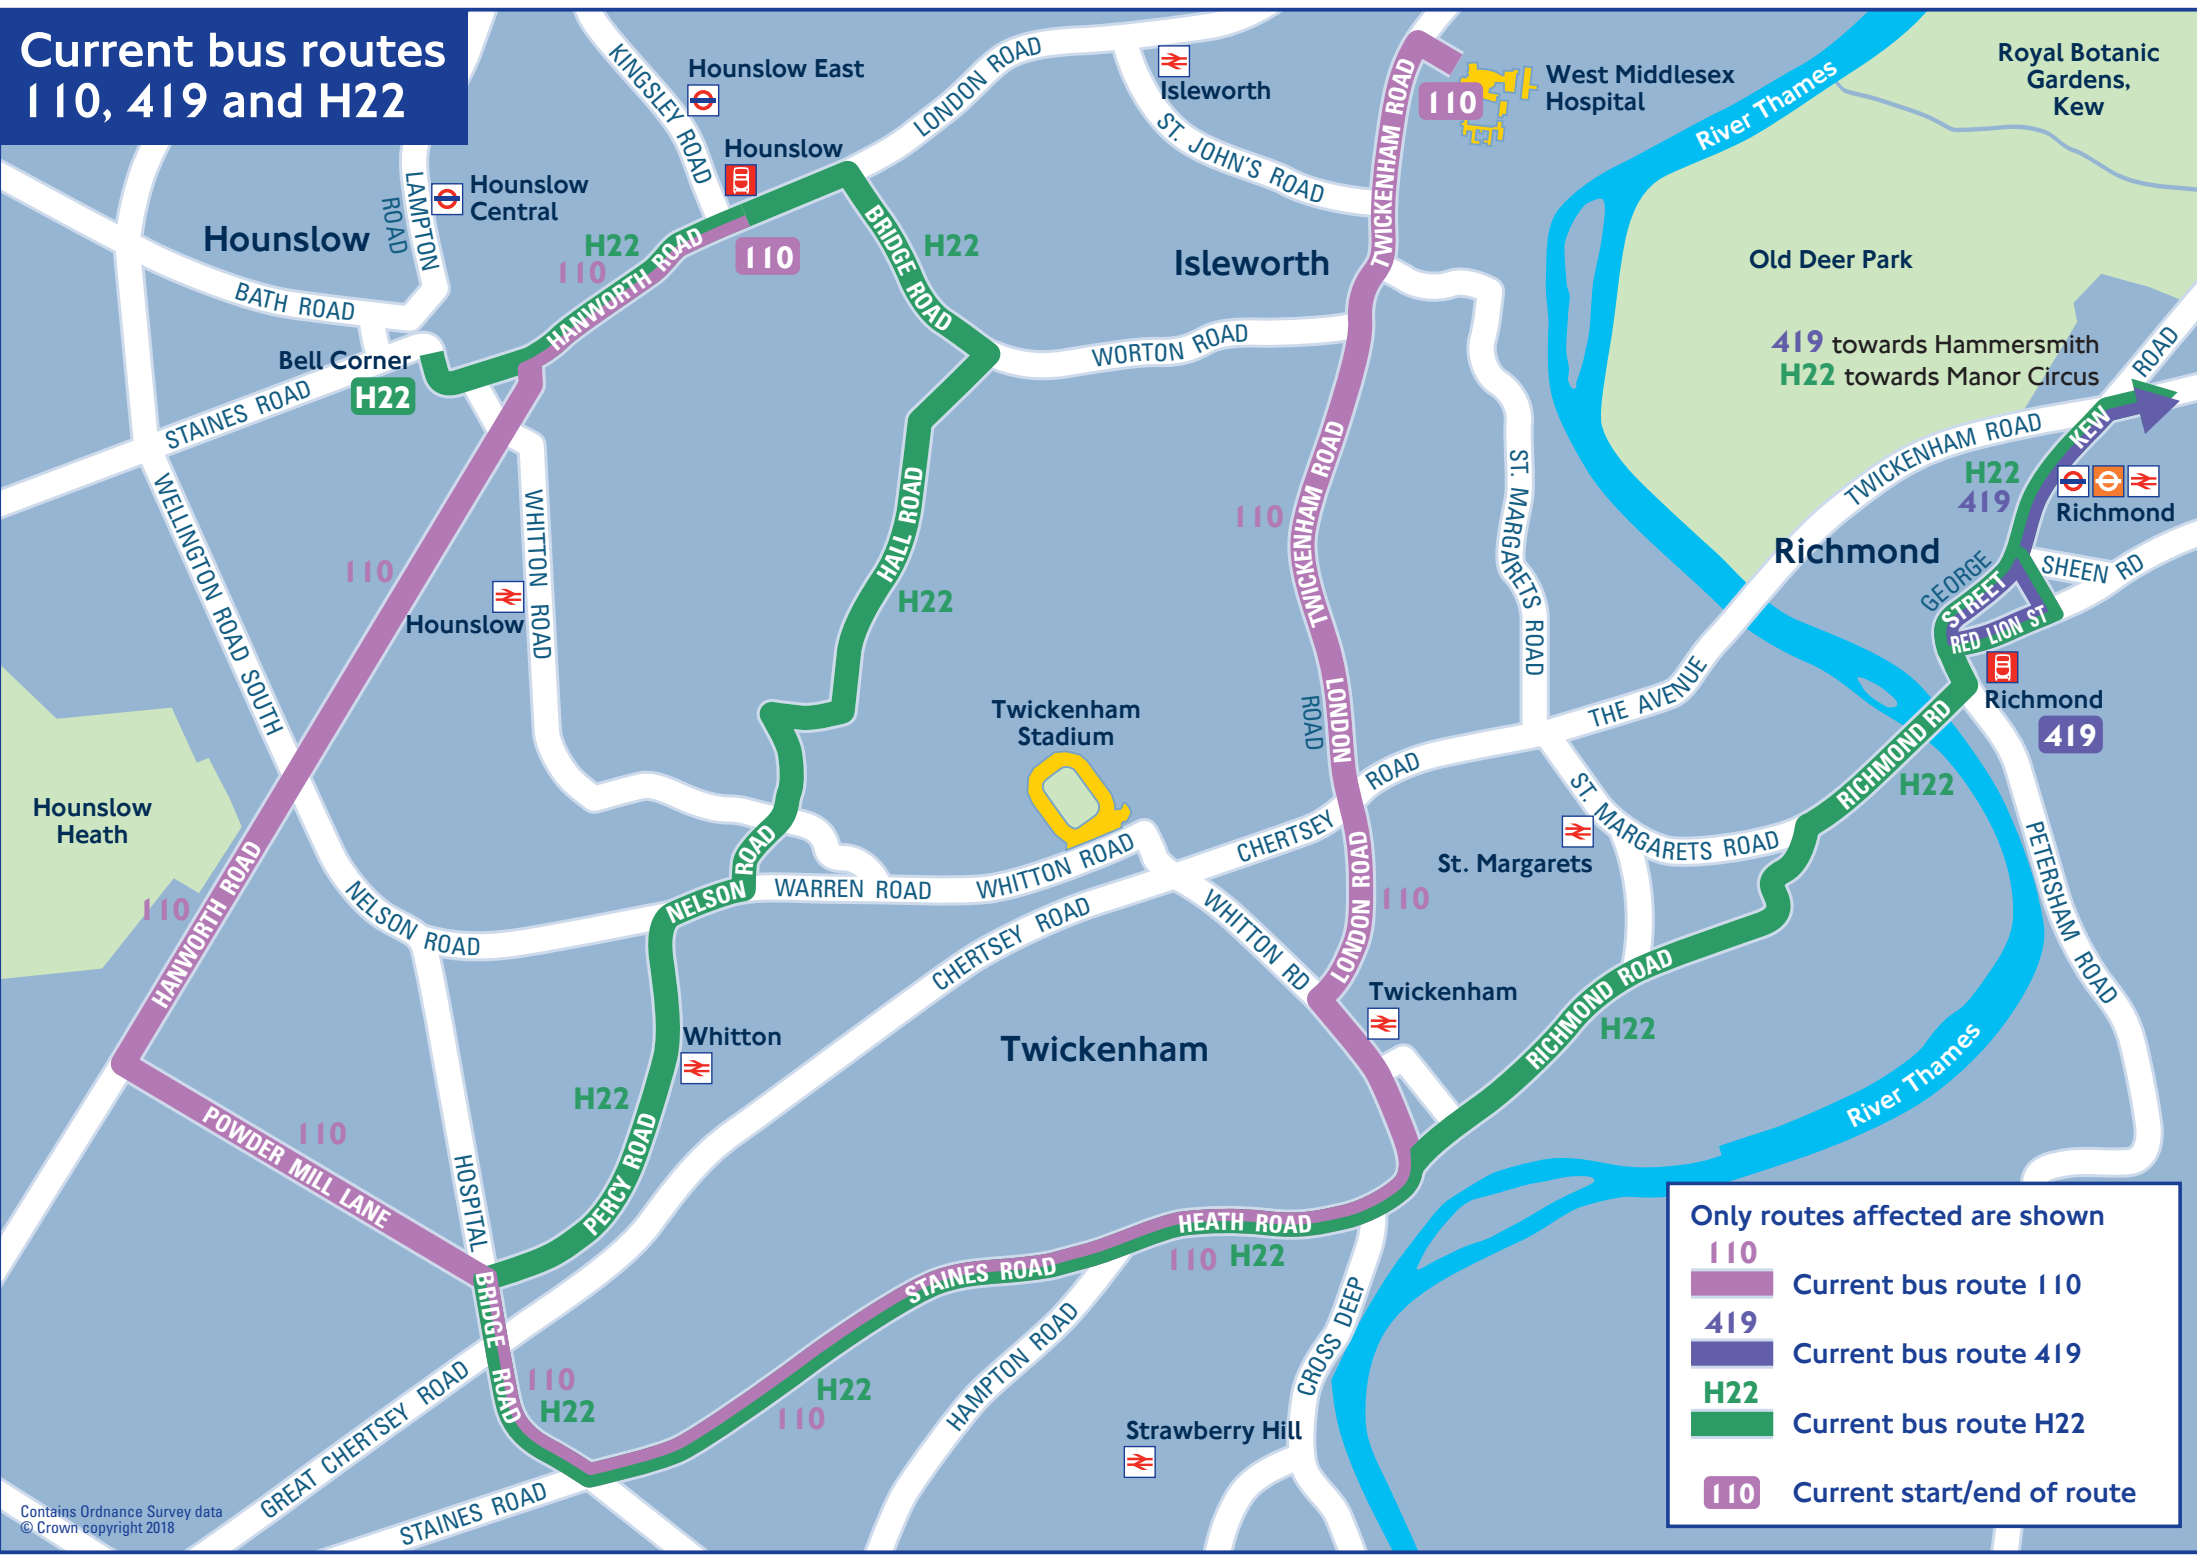

Current bus routes 110, 419 and H22

Only routes affected are shown

- 110** Current bus route 110
- 419** Current bus route 419
- H22** Current bus route H22
- 110** Current start/end of route