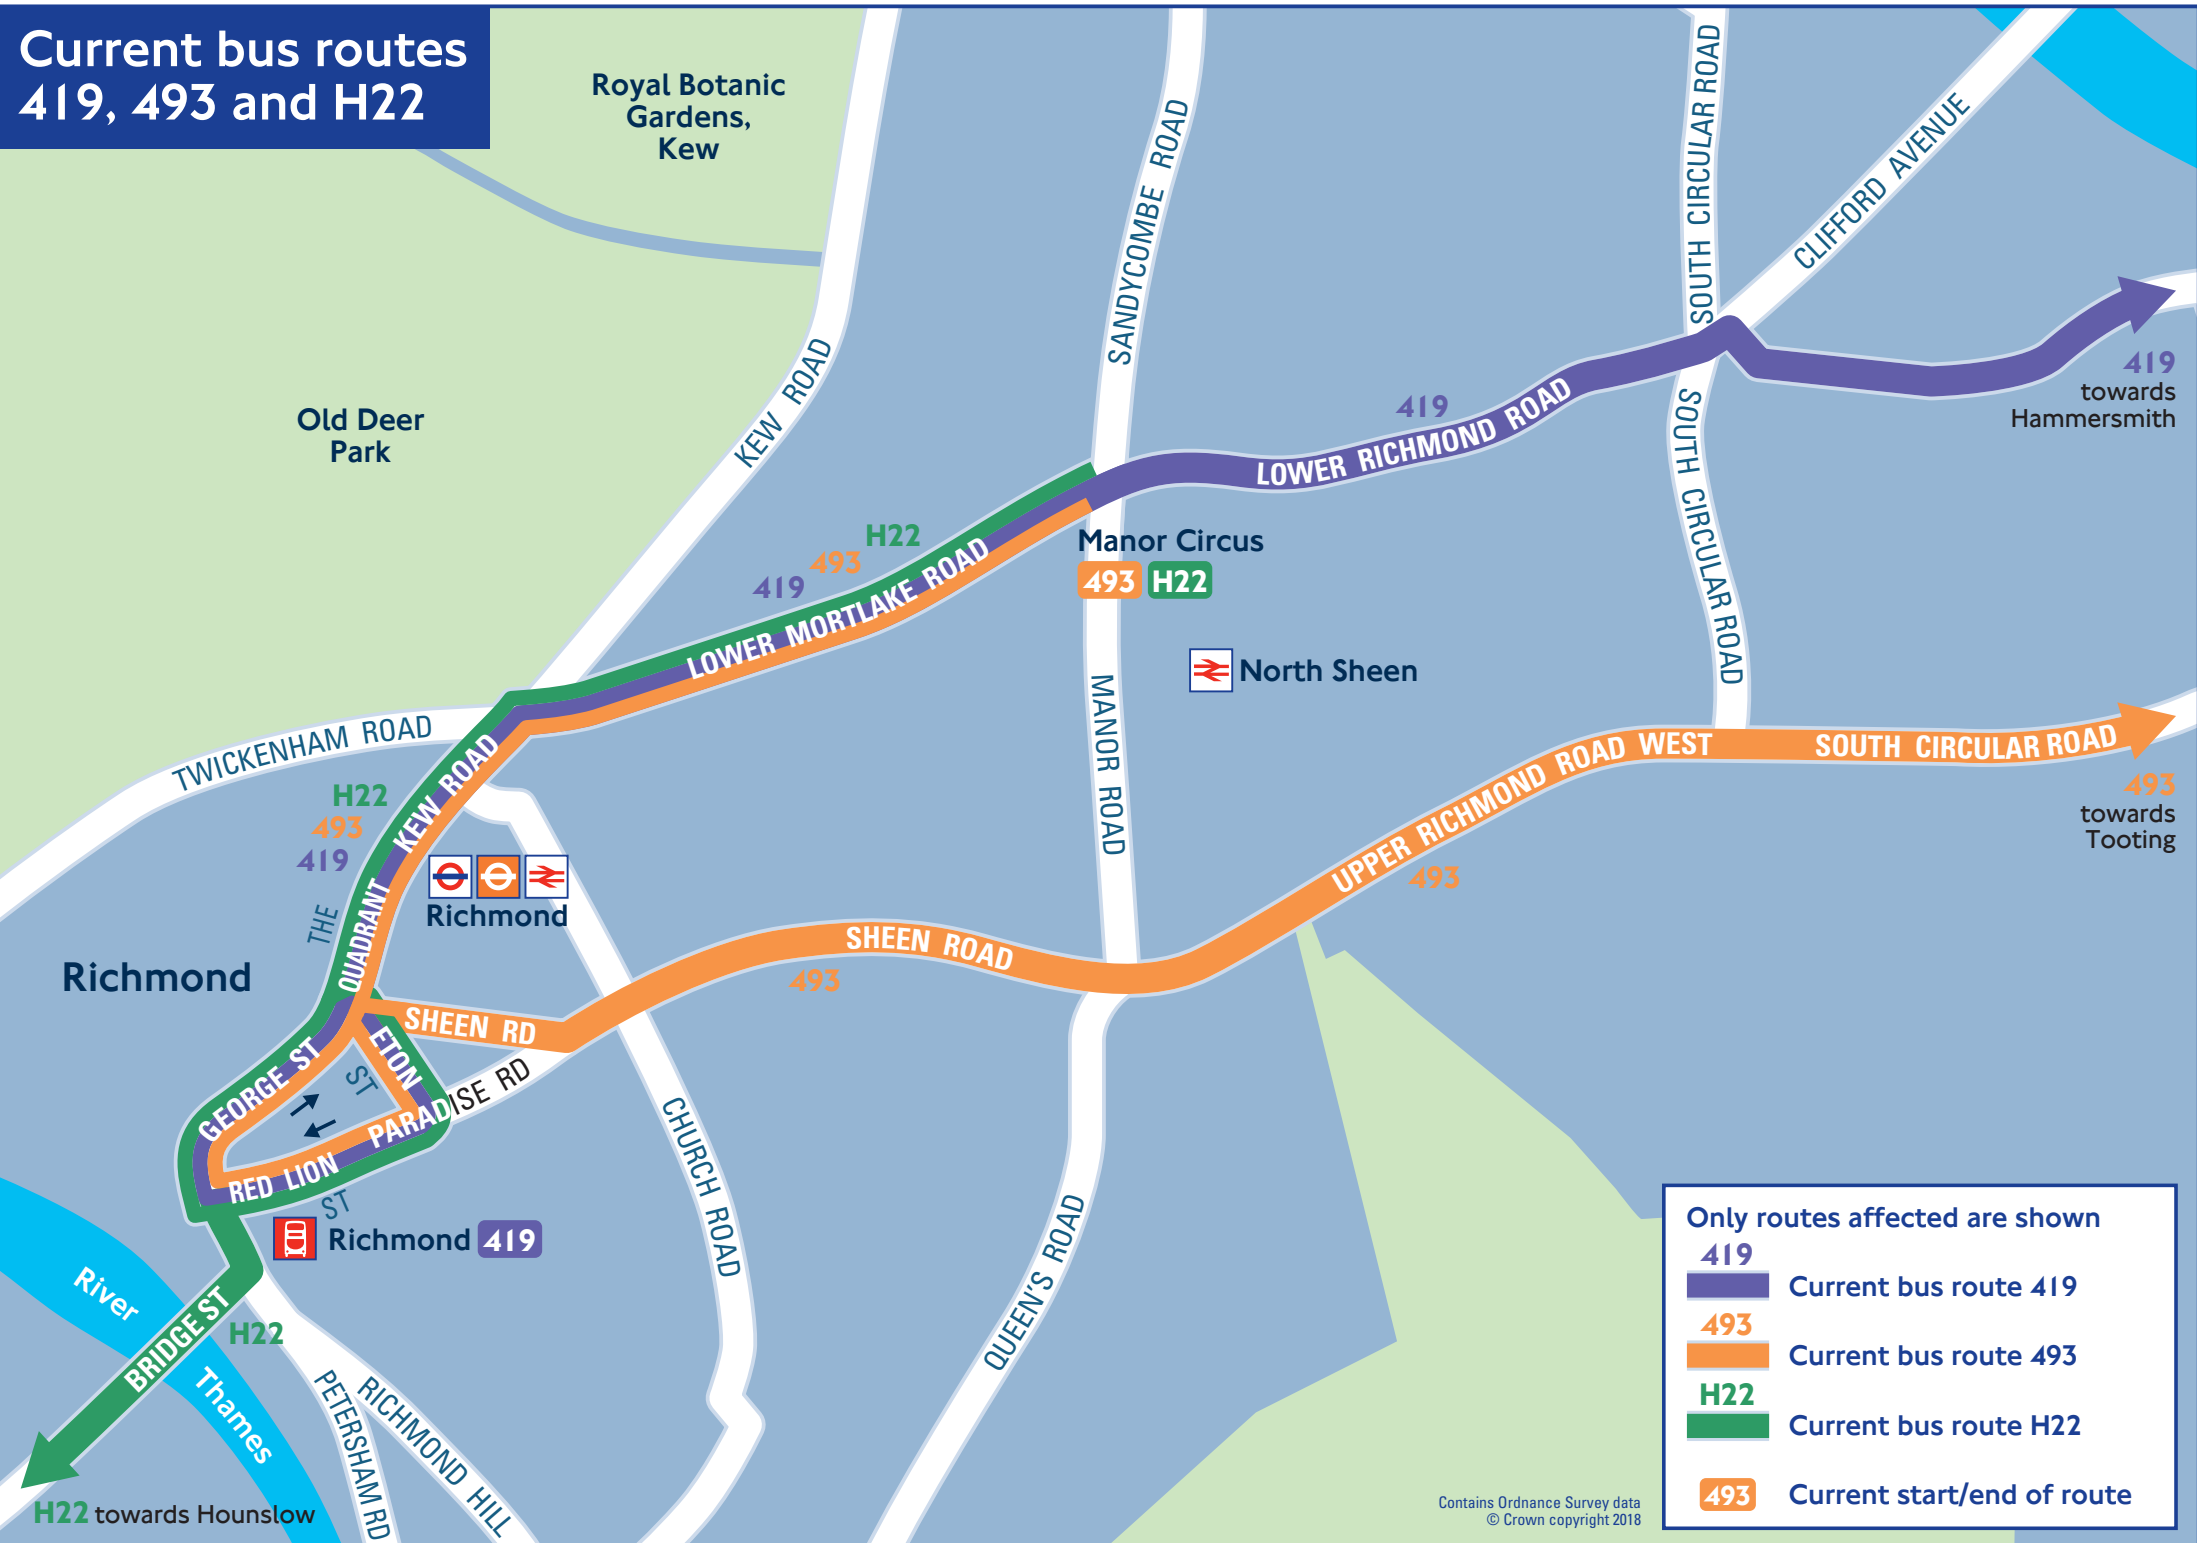

# Current bus routes 419, 493 and H22

Contains Ordnance Survey data © Crown copyright 2018