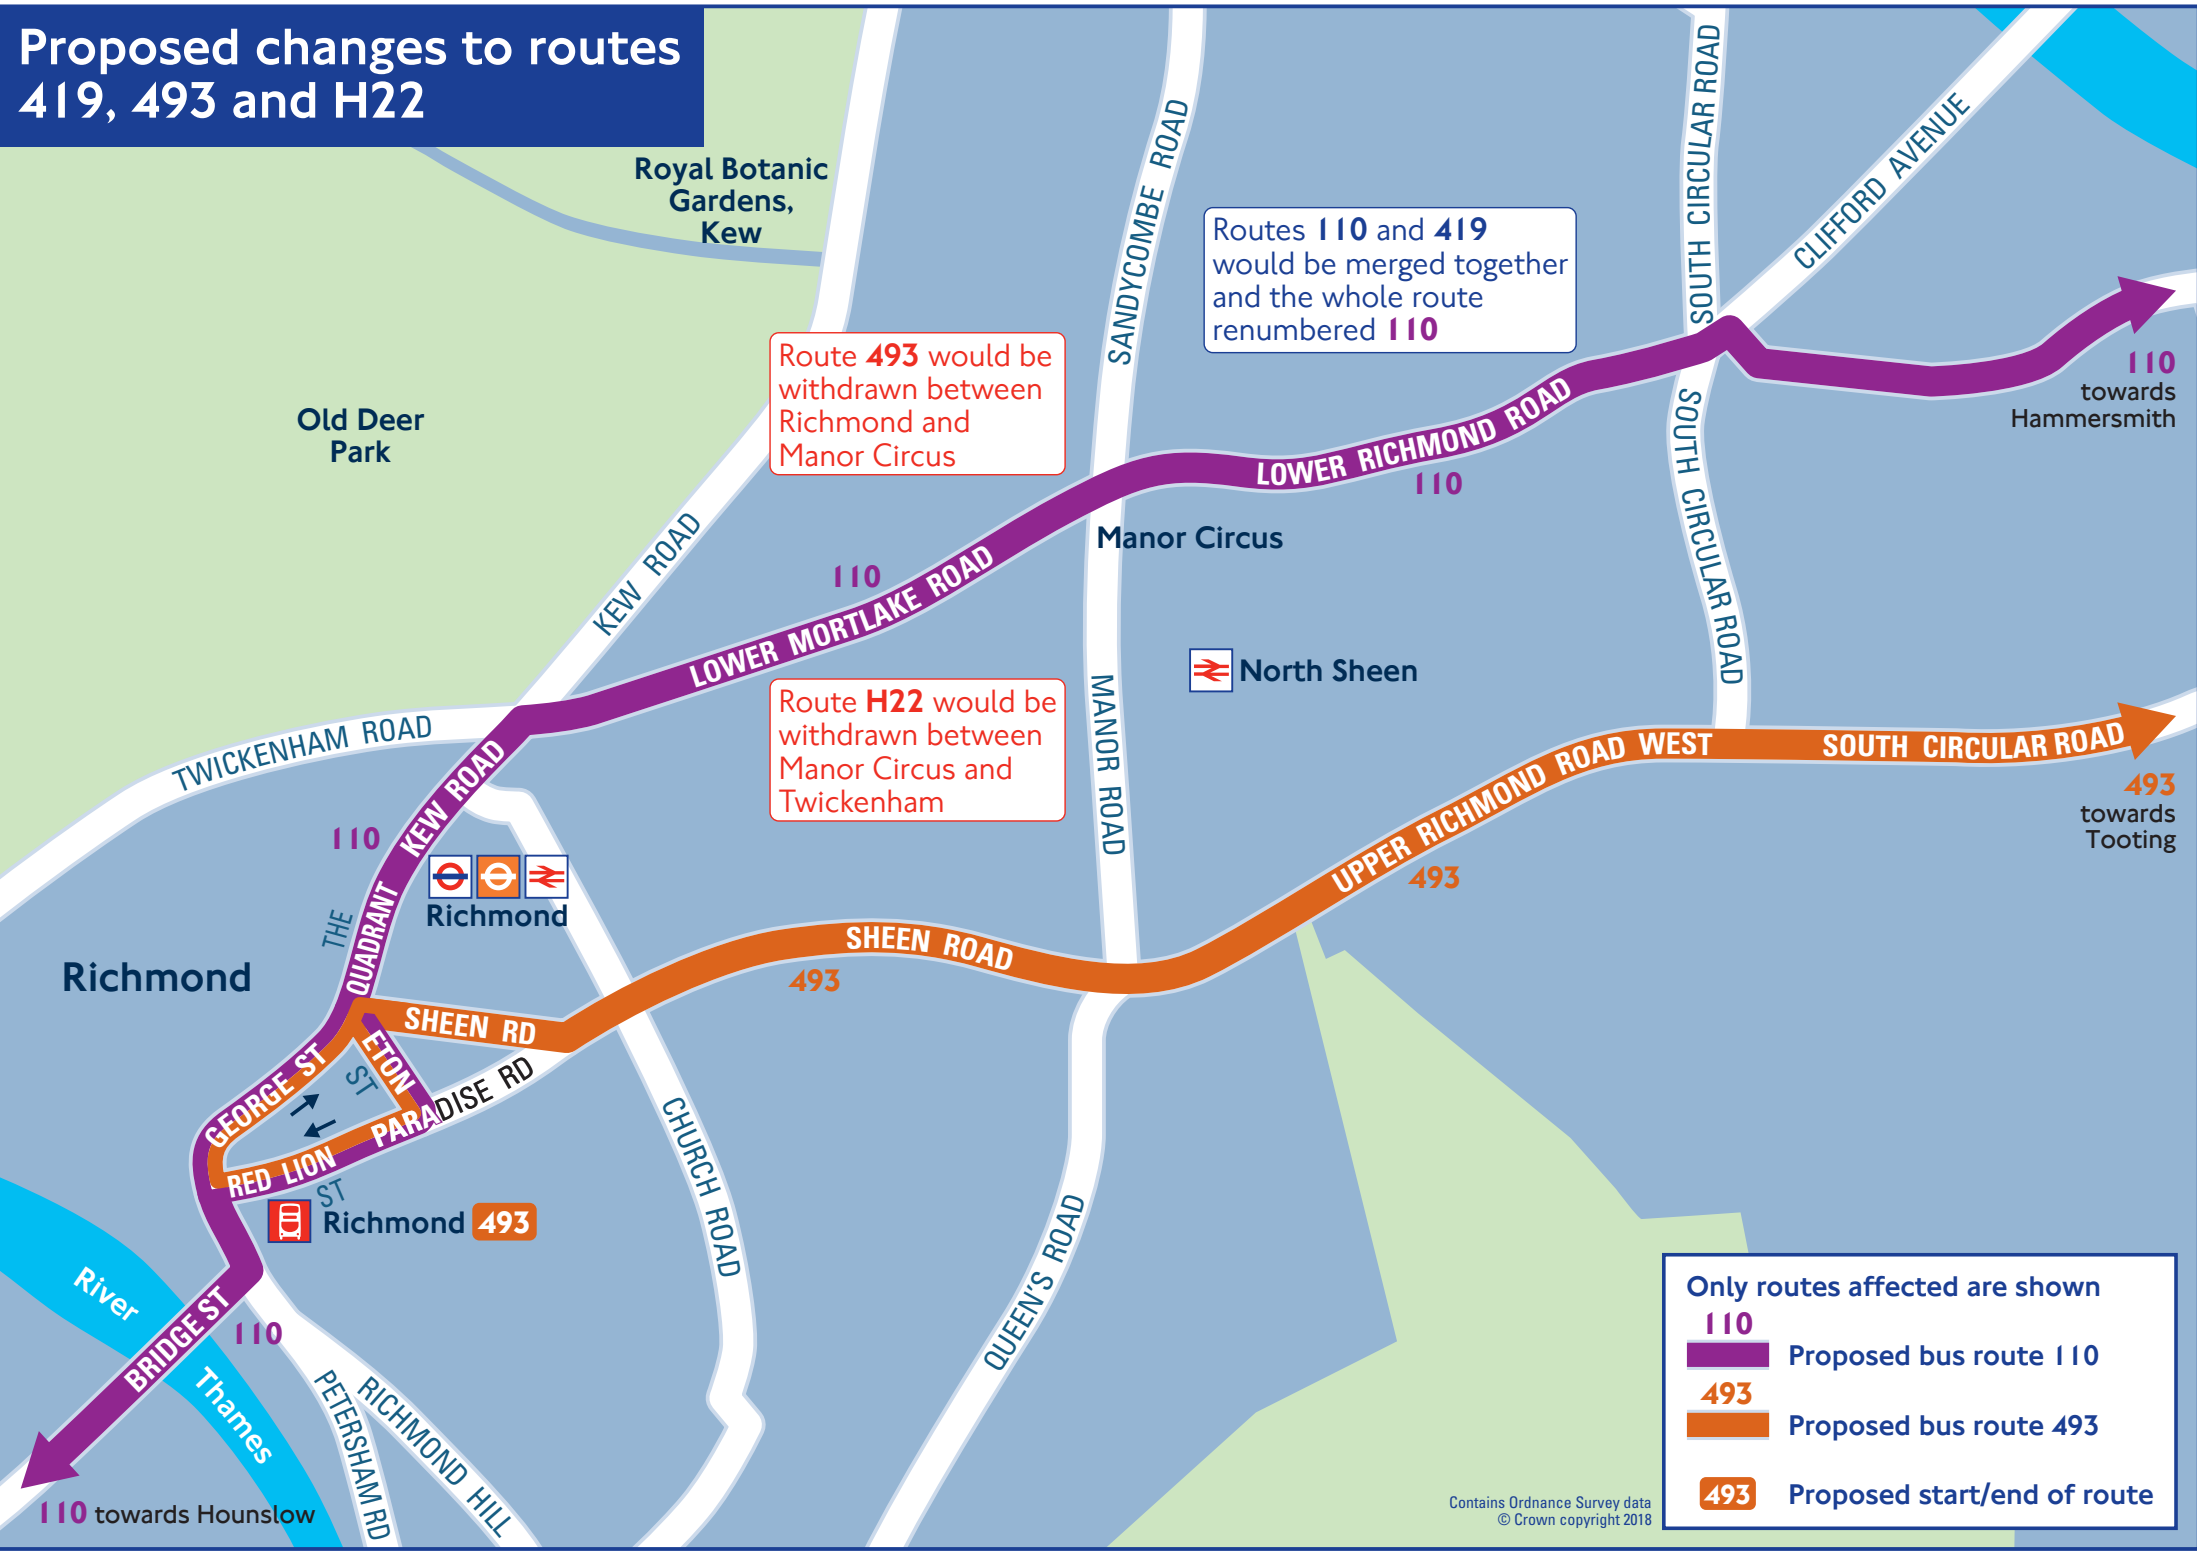

# Proposed changes to routes 419, 493 and H22

Routes **110** and **419** would be merged together and the whole route renumbered **110**

Route **493** would be withdrawn between Richmond and Manor Circus

Route **H22** would be withdrawn between Manor Circus and Twickenham

Only routes affected are shown

- 110 Proposed bus route 110
- 493 Proposed bus route 493
- 493 Proposed start/end of route

Contains Ordnance Survey data © Crown copyright 2018