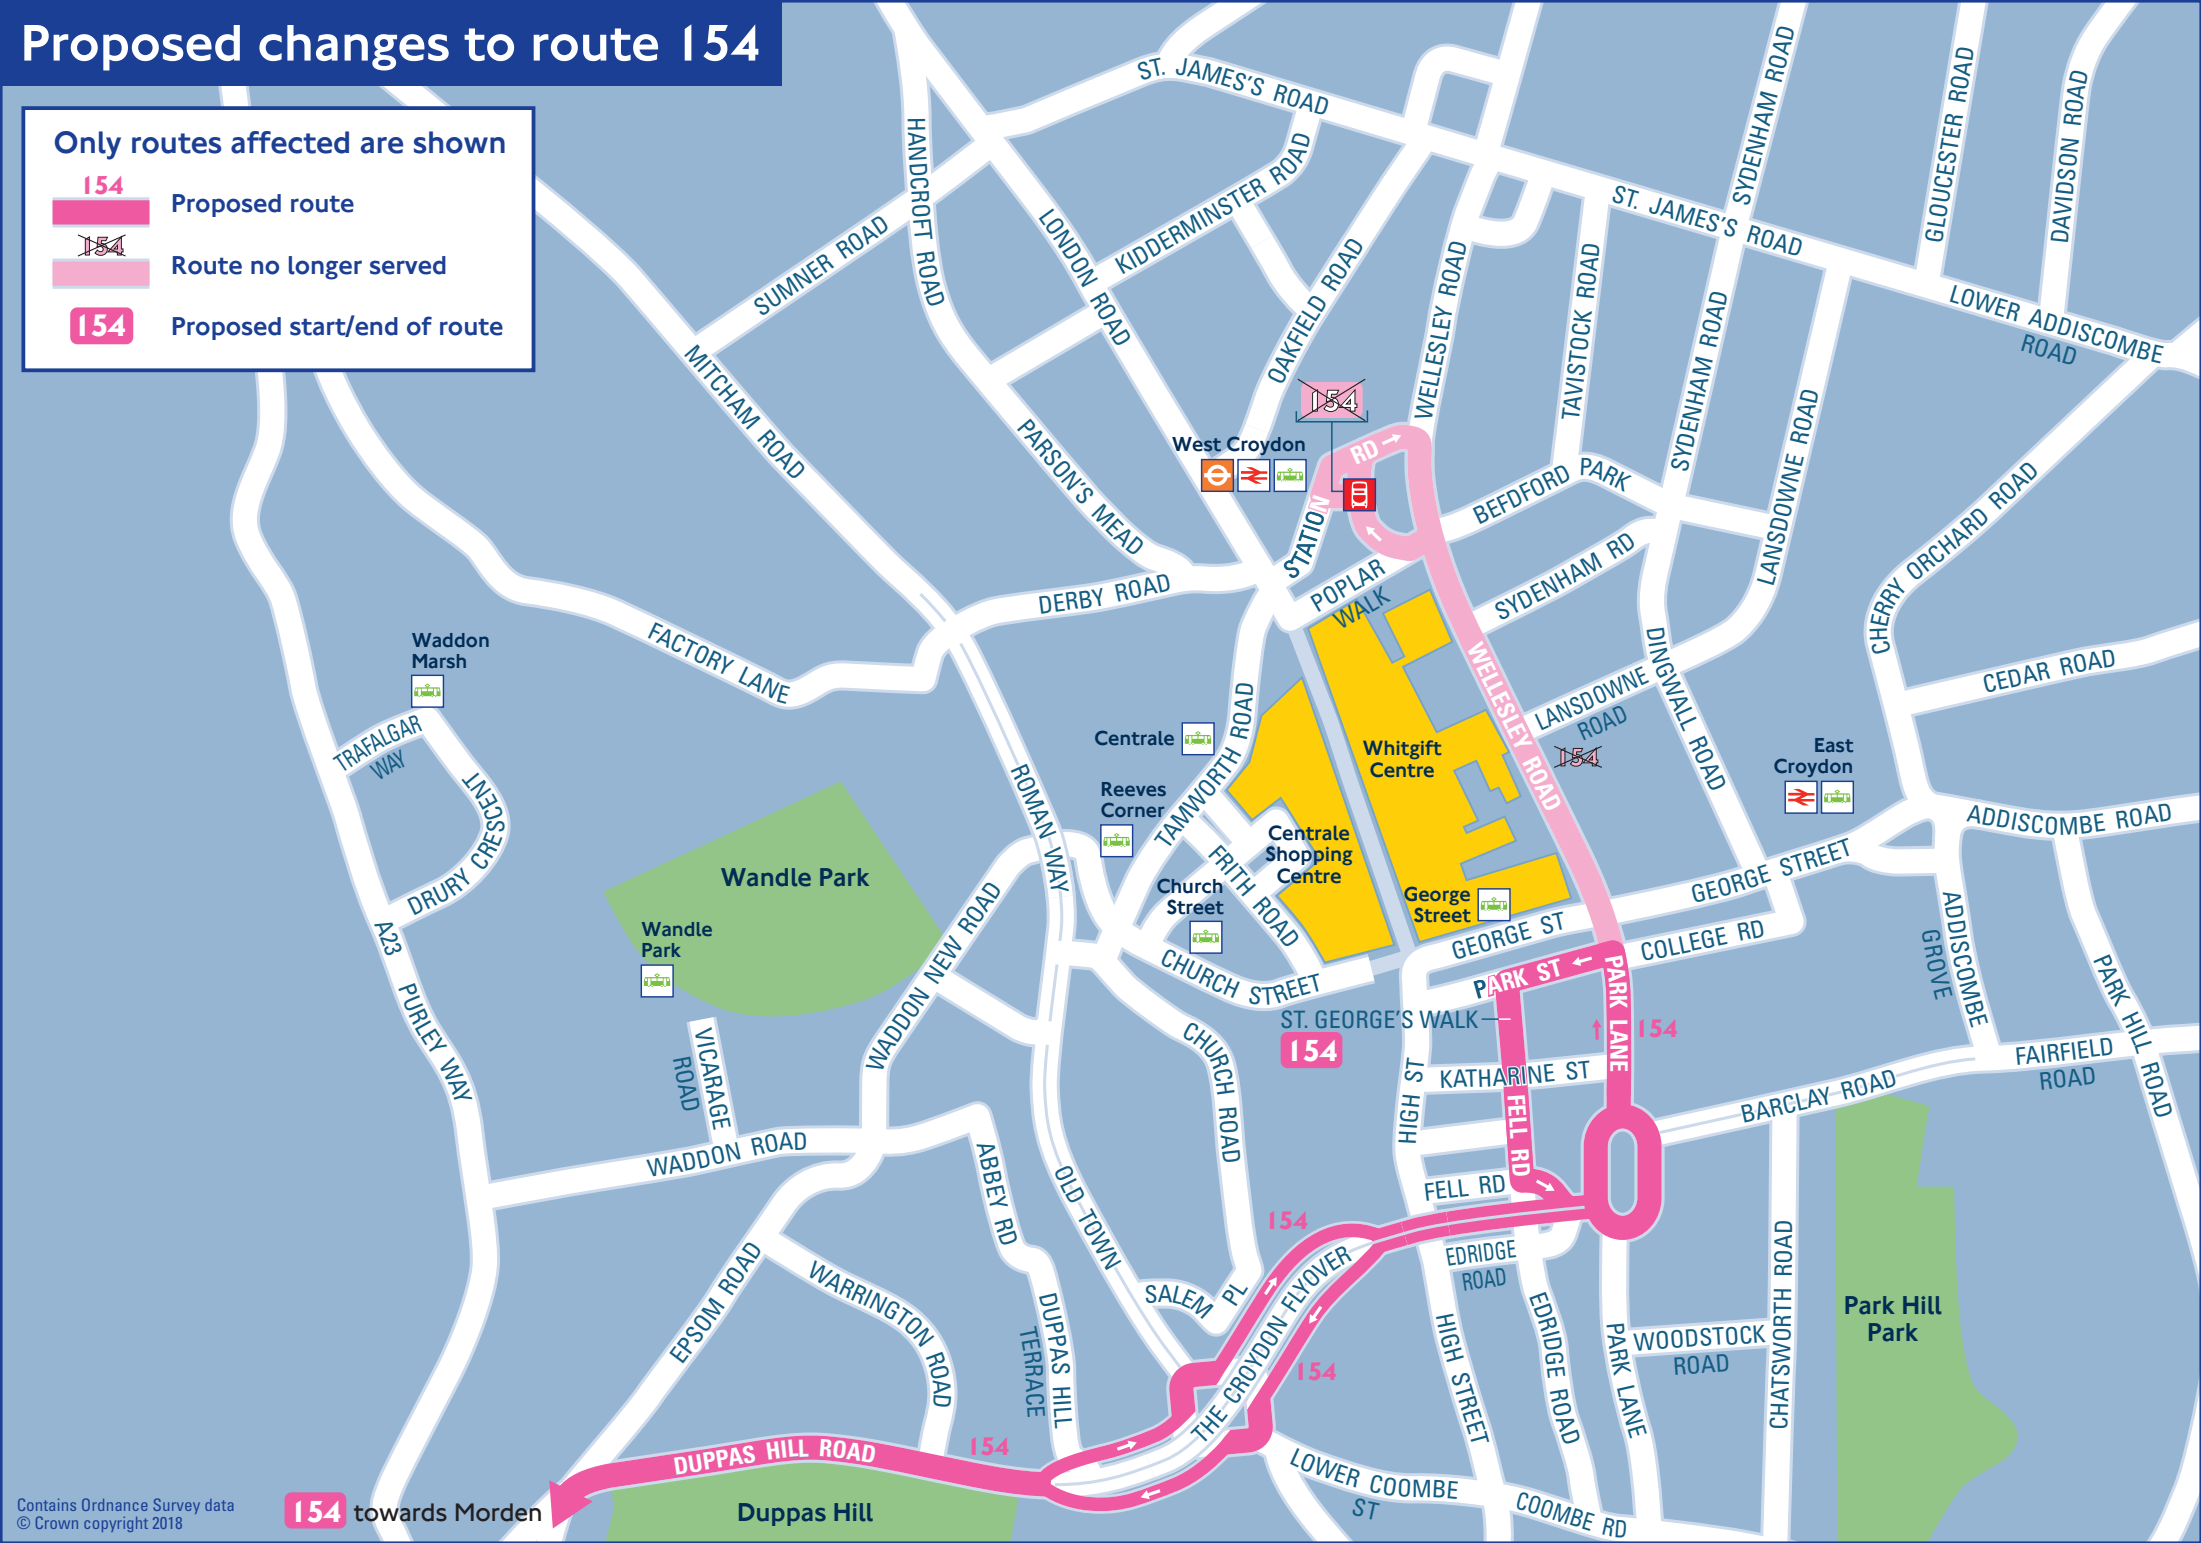

Proposed changes to route 154

Only routes affected are shown

-  Proposed route
-  Route no longer served
-  Proposed start/end of route

Contains Ordnance Survey data © Crown copyright 2018

 towards Morden

Duppas Hill