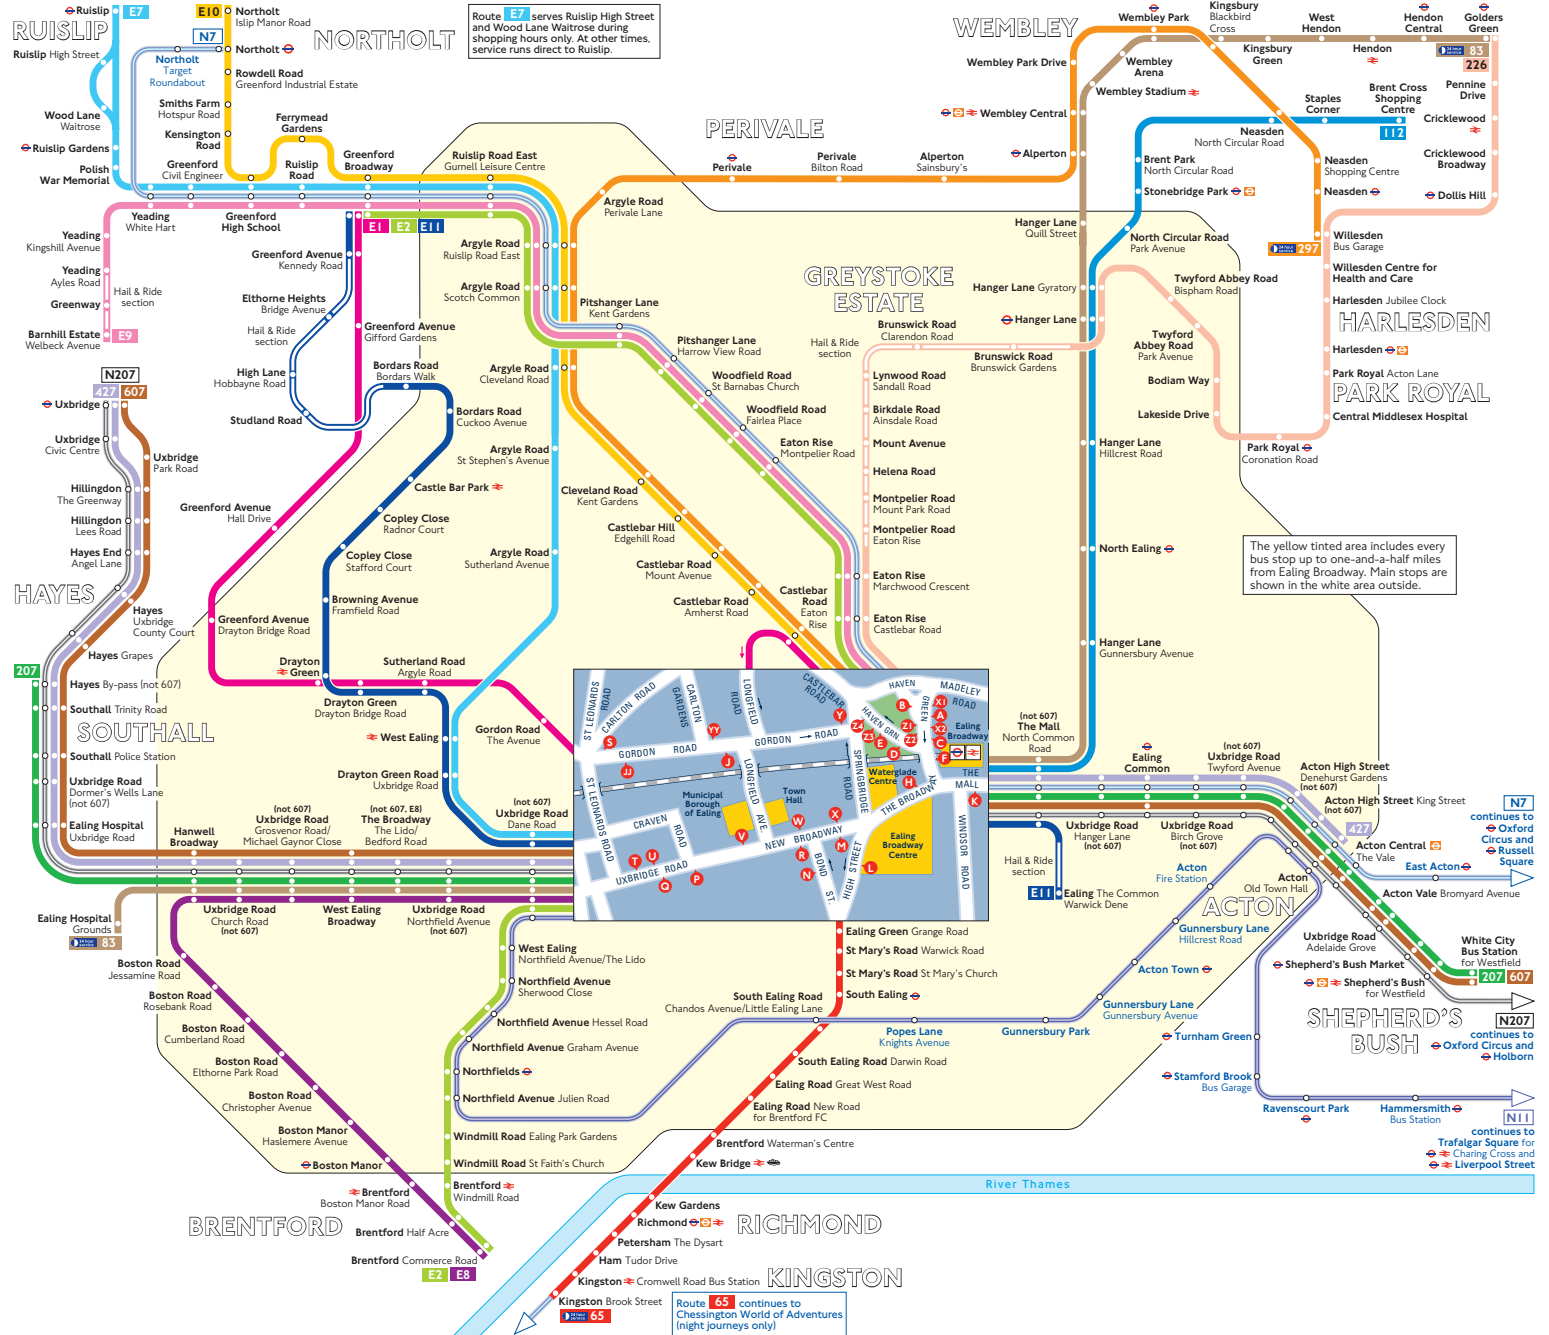

Buses from Ealing Broadway

Key

- Connections with London Underground
- Connections with London Overground
- Connections with National Rail
- Connections with Docklands Light Railway
- Connections with river boats
- Limited stop

Red discs show the bus stop you need for your chosen bus service. The disc appears on the top of the bus stop in the street (see map of town centre in centre of diagram).

Route finder

Day buses including 24-hour services

Bus route	Towards	Bus stops
65	Kingston	
	Chessington World of Adventures (night journeys only)	
83	Ealing Hospital	
	Golders Green	
112	Brent Cross	
207	Hayes By-Pass	
	White City	
226	Golders Green	
297	Willesden	
427	Acton	
607	Uxbridge	
	White City	
E1	Greenford	
E2	Brentford	
	Greenford	
E7	Ruislip	
E8	Brentford	
E9	Yeading	
E10	Northolt	
E11	Ealing The Common	
	Greenford	

Night buses

Bus route	Towards	Bus stops
N7	Northolt	
	Russell Square	
N11	Liverpool Street	
N207	Holborn	
	Uxbridge