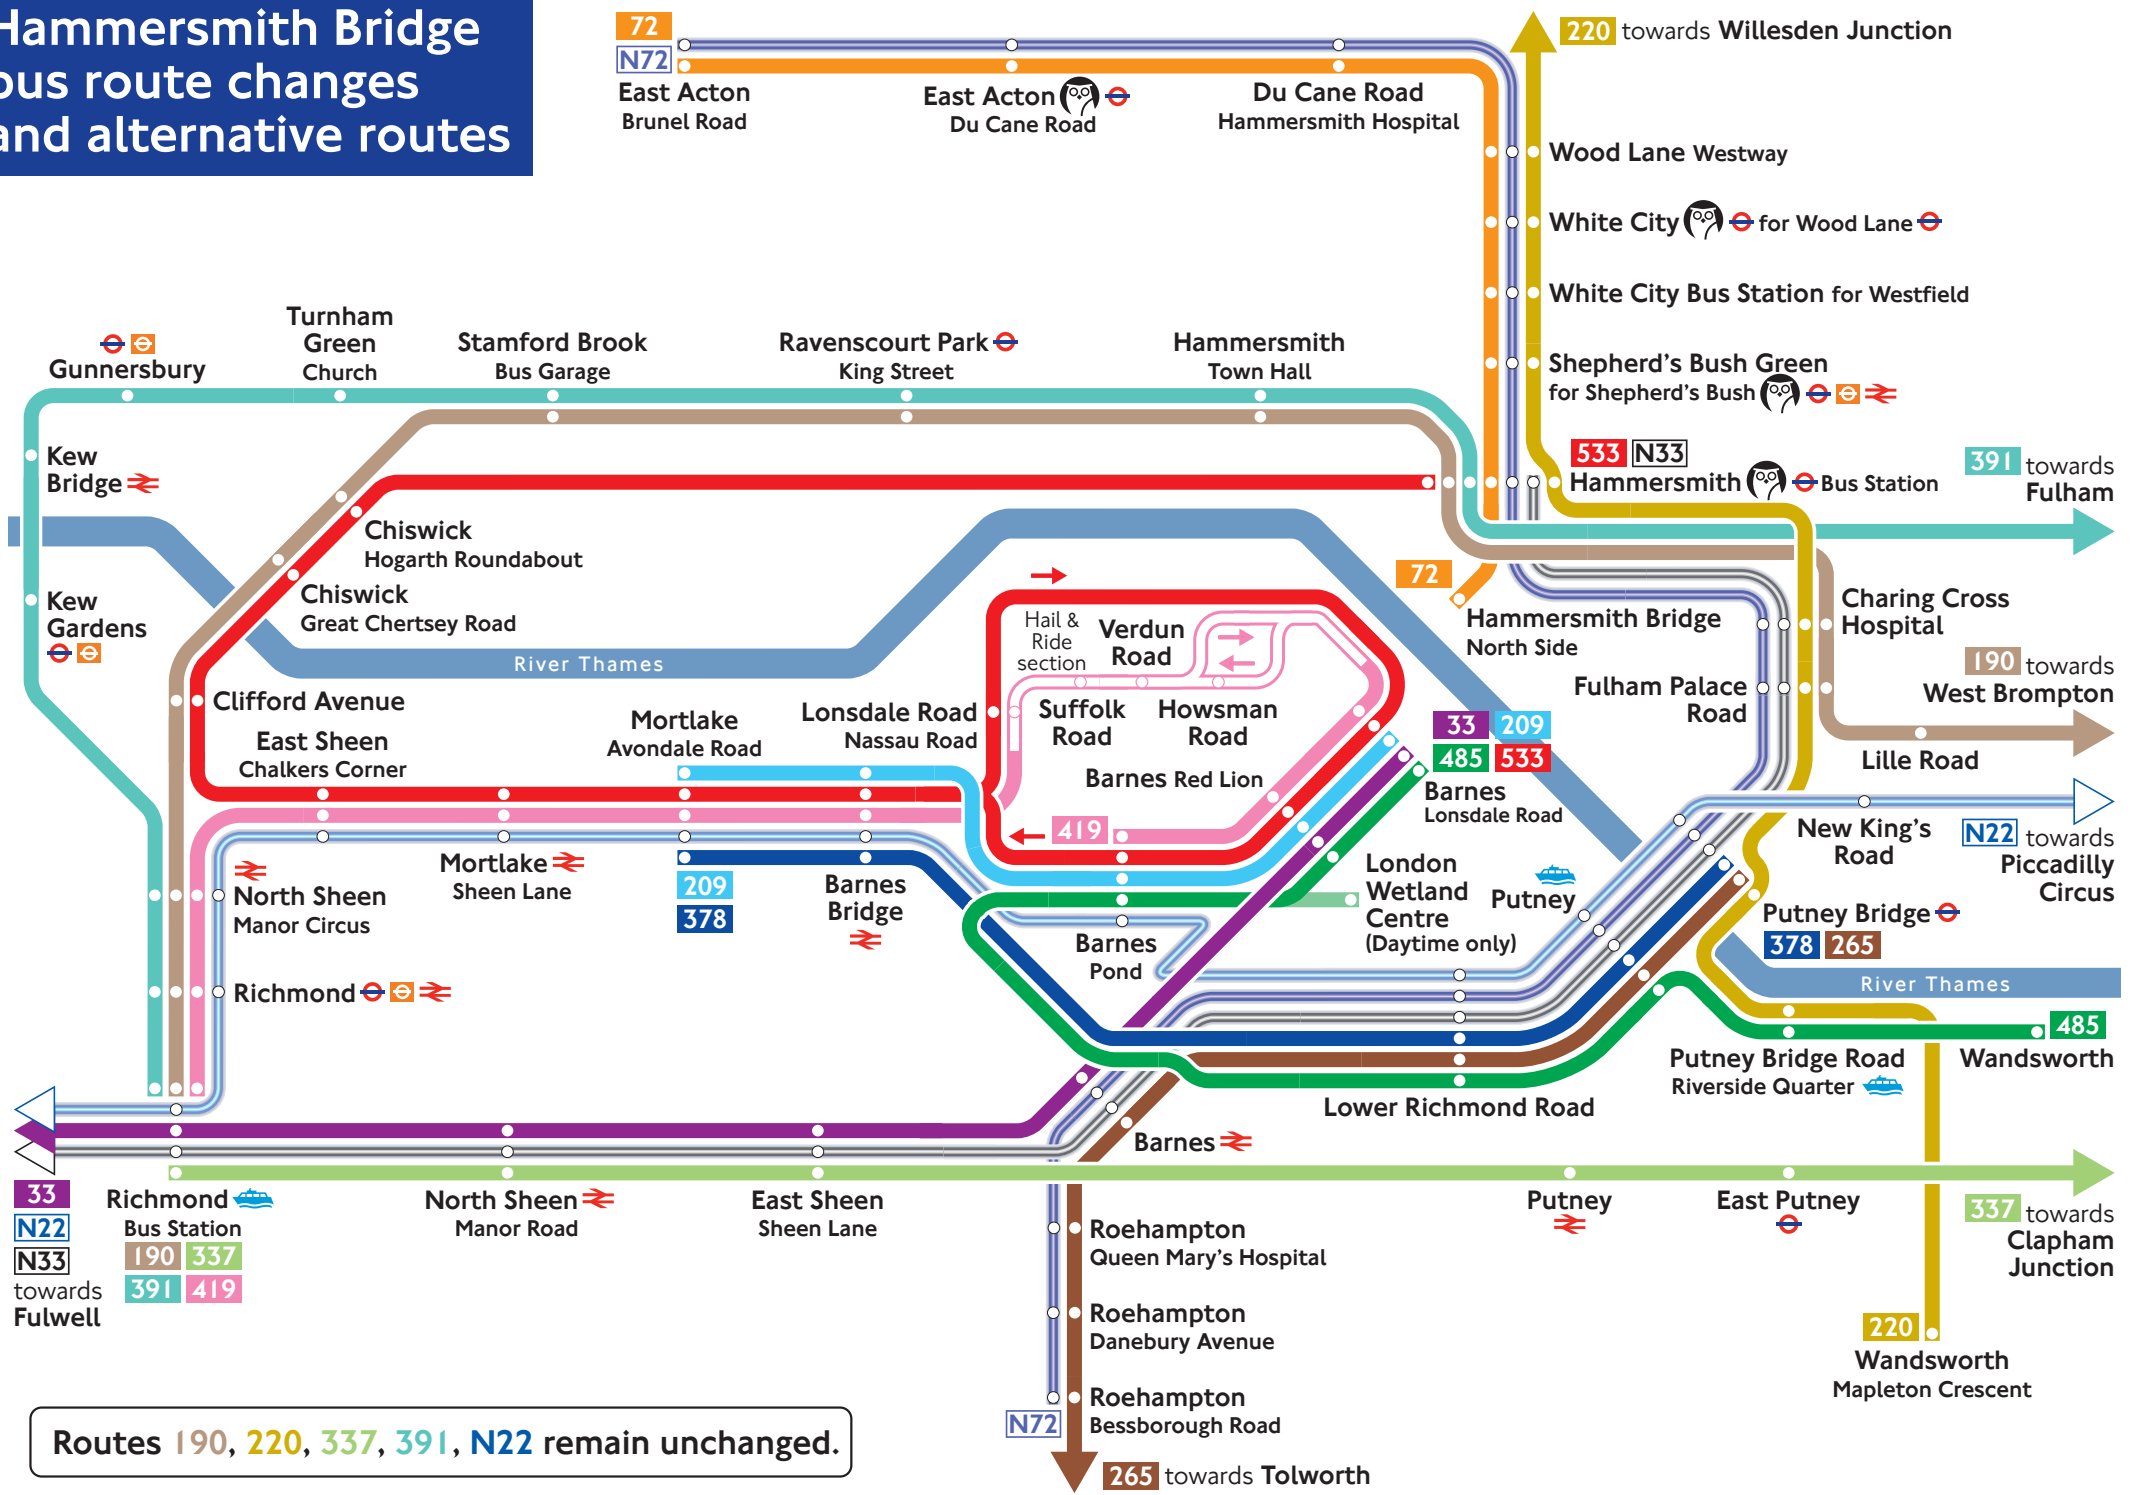

Hammersmith Bridge bus route changes and alternative routes

Routes 190, 220, 337, 391, N22 remain unchanged.