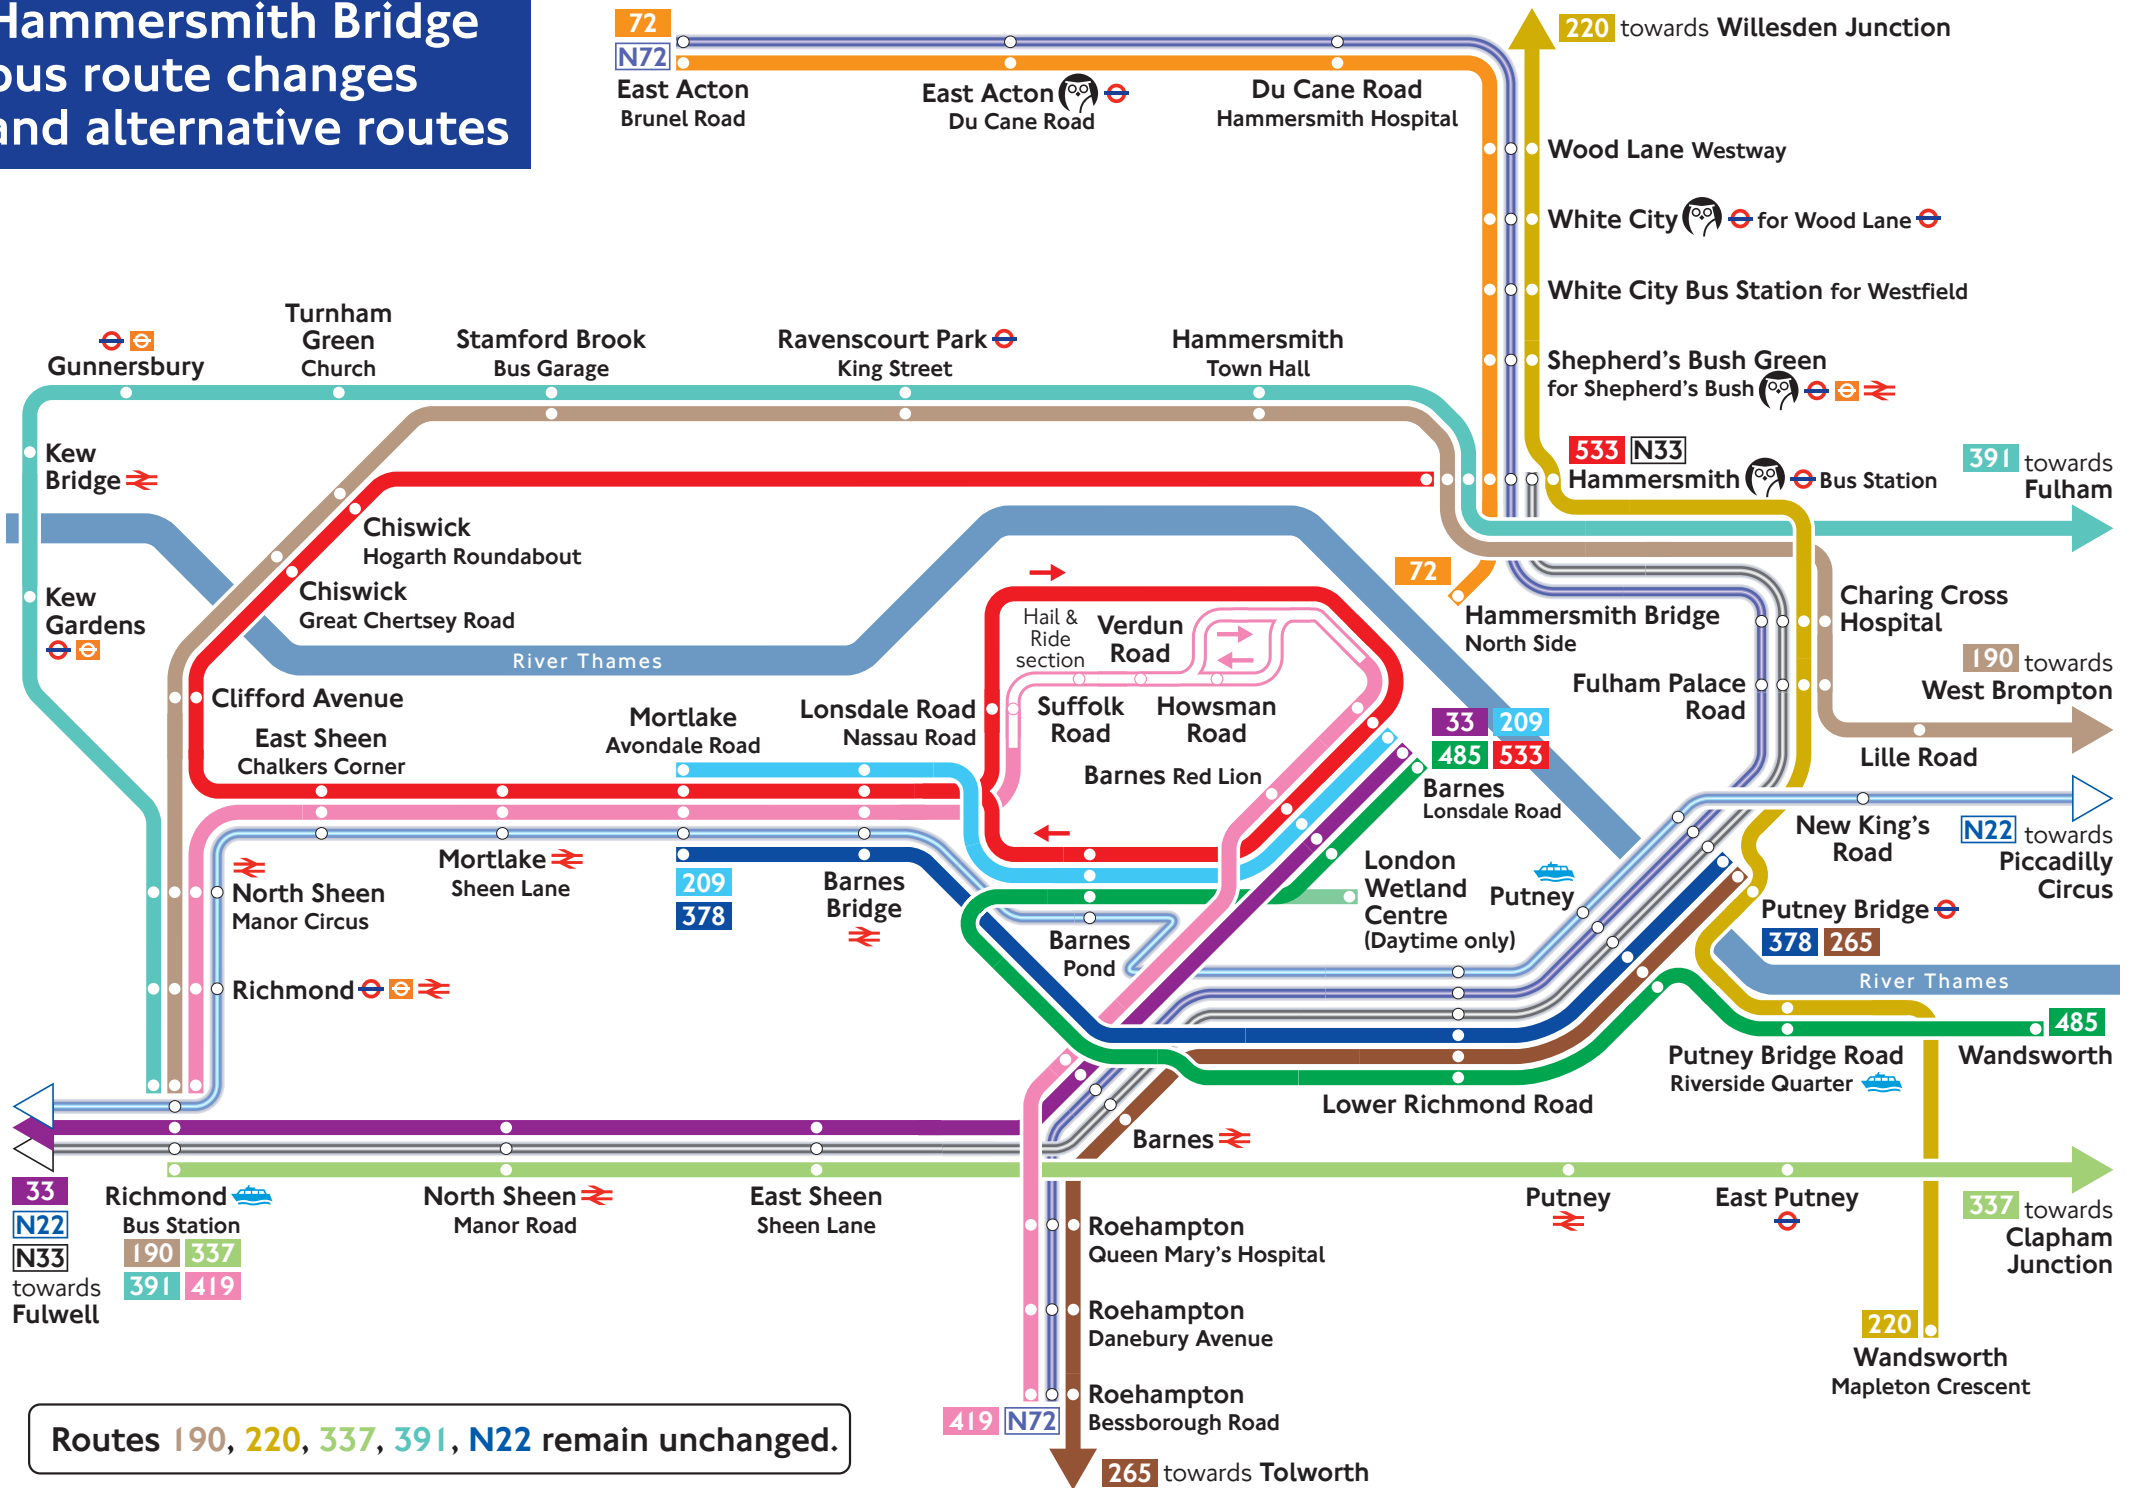

Hammersmith Bridge bus route changes and alternative routes

Routes 190, 220, 337, 391, N22 remain unchanged.