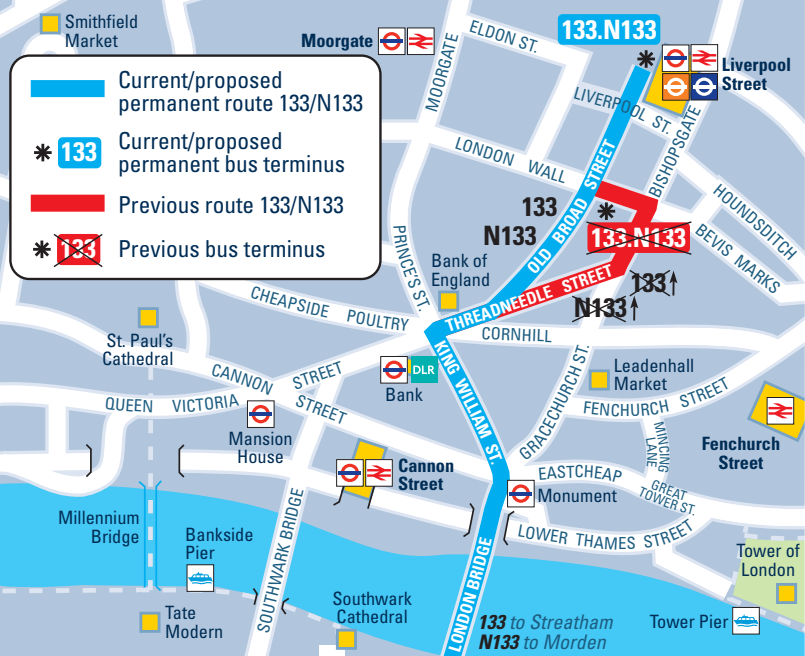

-  Current/proposed permanent route 133/N133
-  \* 133 Current/proposed permanent bus terminus
-  Previous route 133/N133
-  \* ~~133~~ Previous bus terminus

**133 to Streatham**  
**N133 to Morden**