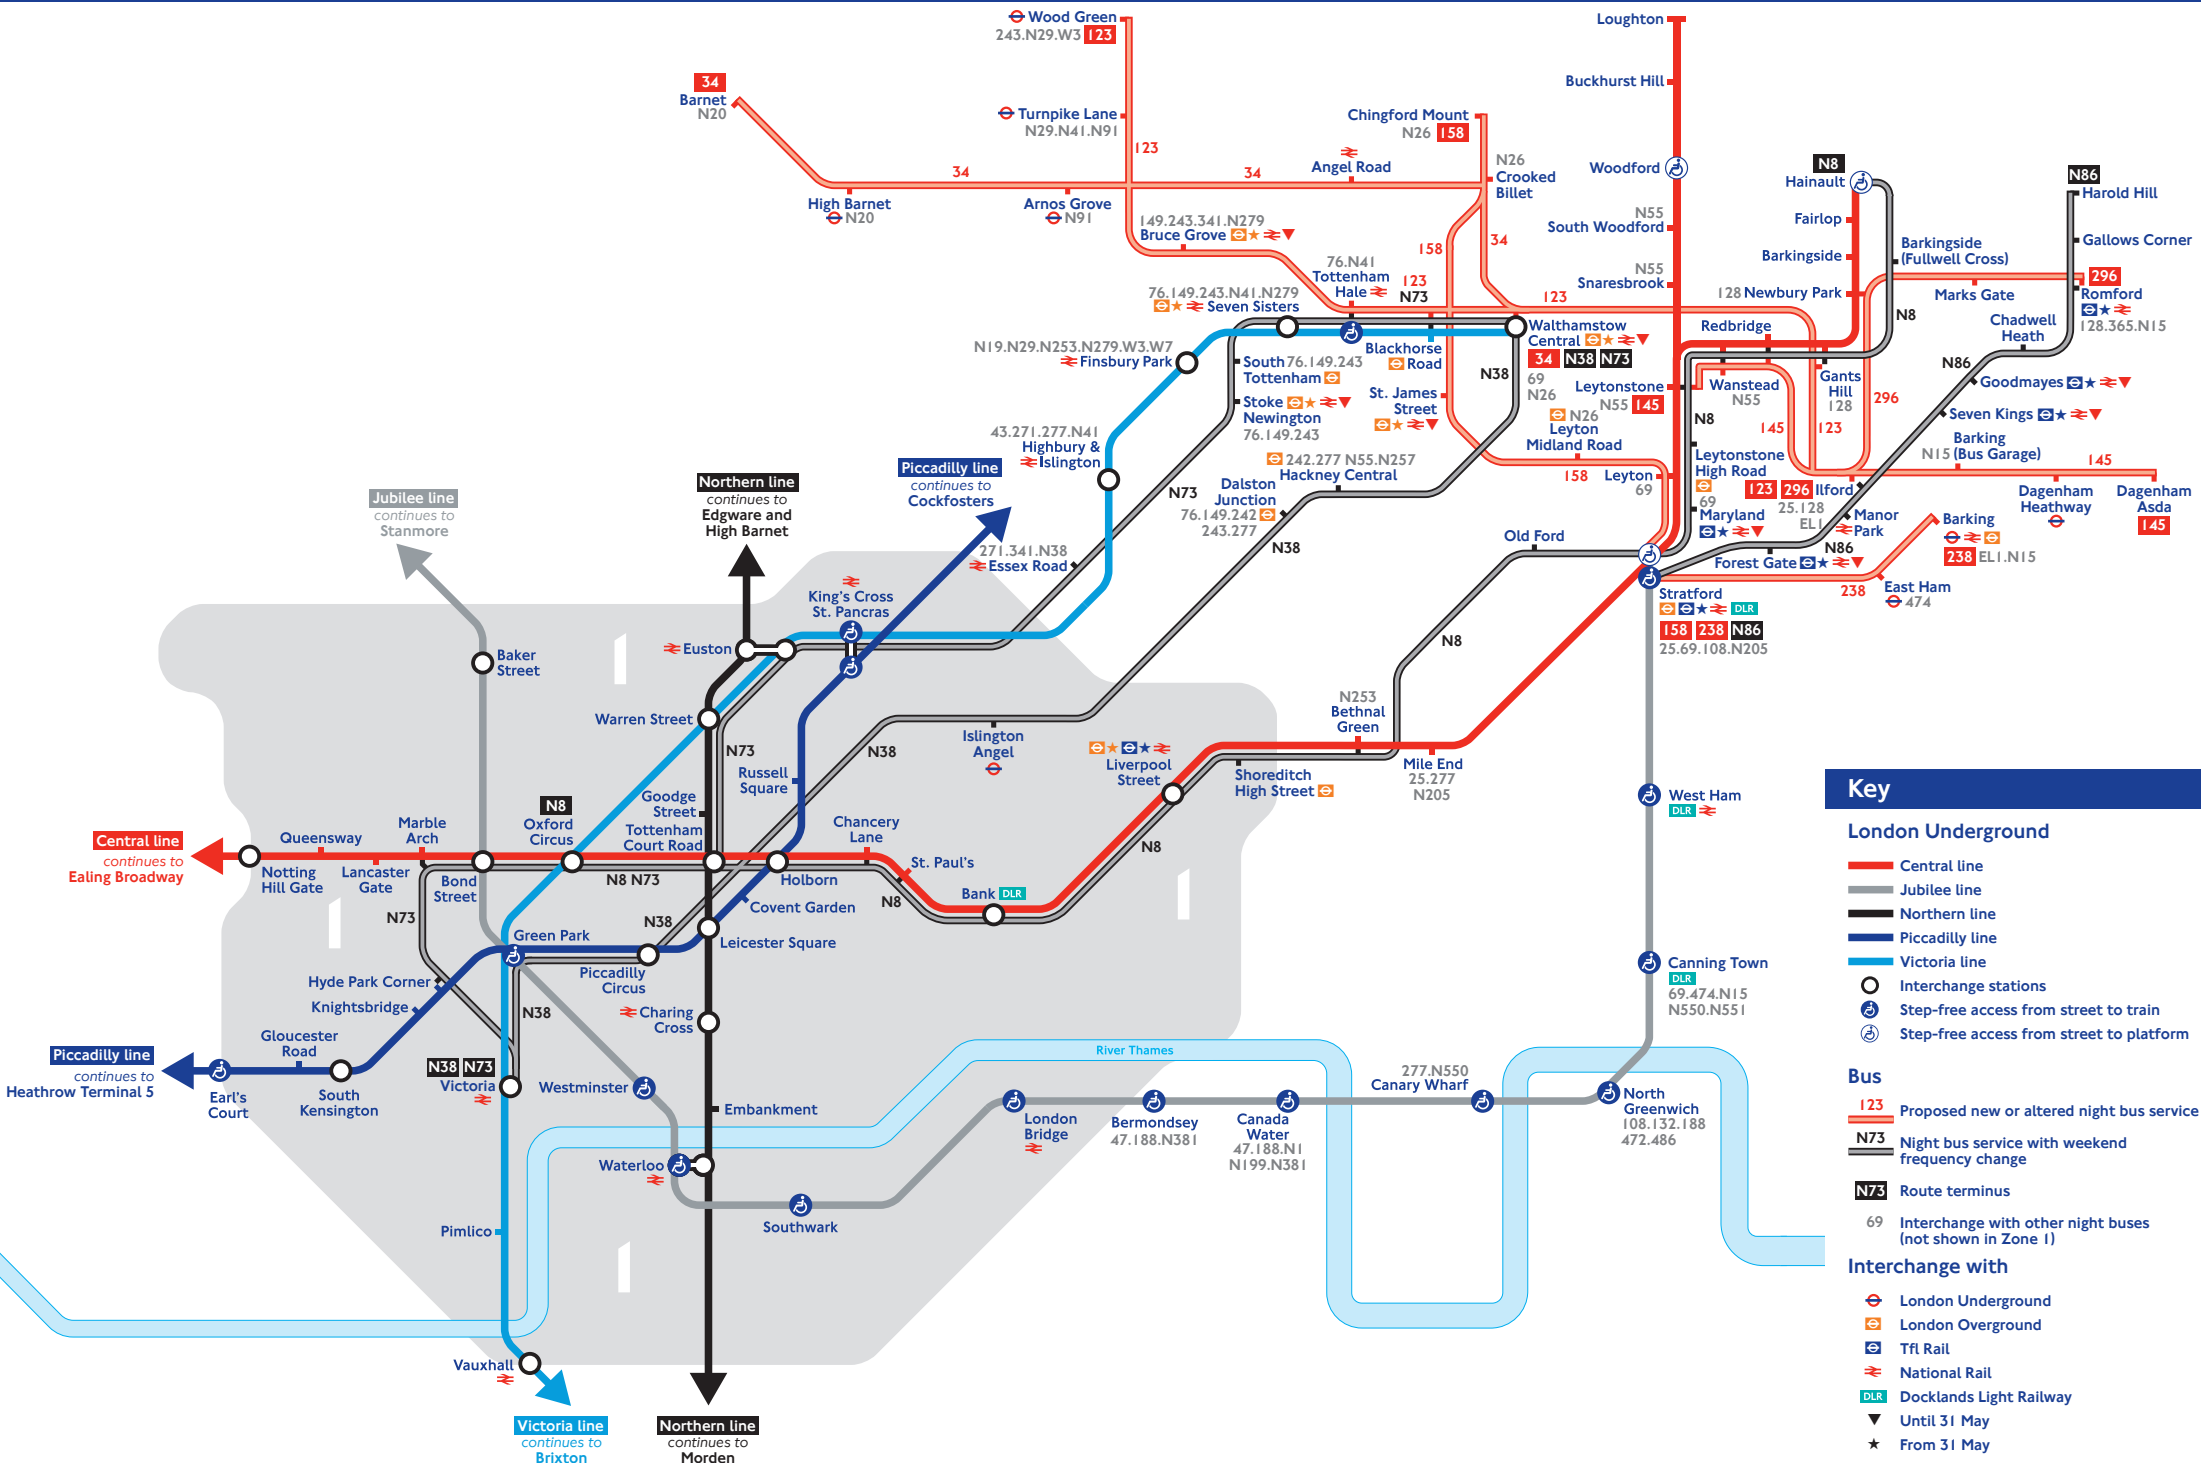

# Night Bus Changes in East London

Map showing changes to Night bus services to complement the introduction of the Night Tube

#### London Underground

- Central line
- Jubilee line
- Northern line
- Piccadilly line
- Victoria line
- Interchange stations
- ♿ Step-free access from street to train
- ♿ Step-free access from street to platform

#### Bus

- 123 Proposed new or altered night bus service
- N73 Night bus service with weekend frequency change
- N73 Route terminus
- 69 Interchange with other night buses (not shown in Zone 1)

#### Interchange with

- ♿ London Underground
- ♿ London Overground
- ♿ TfL Rail
- ♿ National Rail
- DLR Docklands Light Railway
- ▼ Until 31 May
- ★ From 31 May