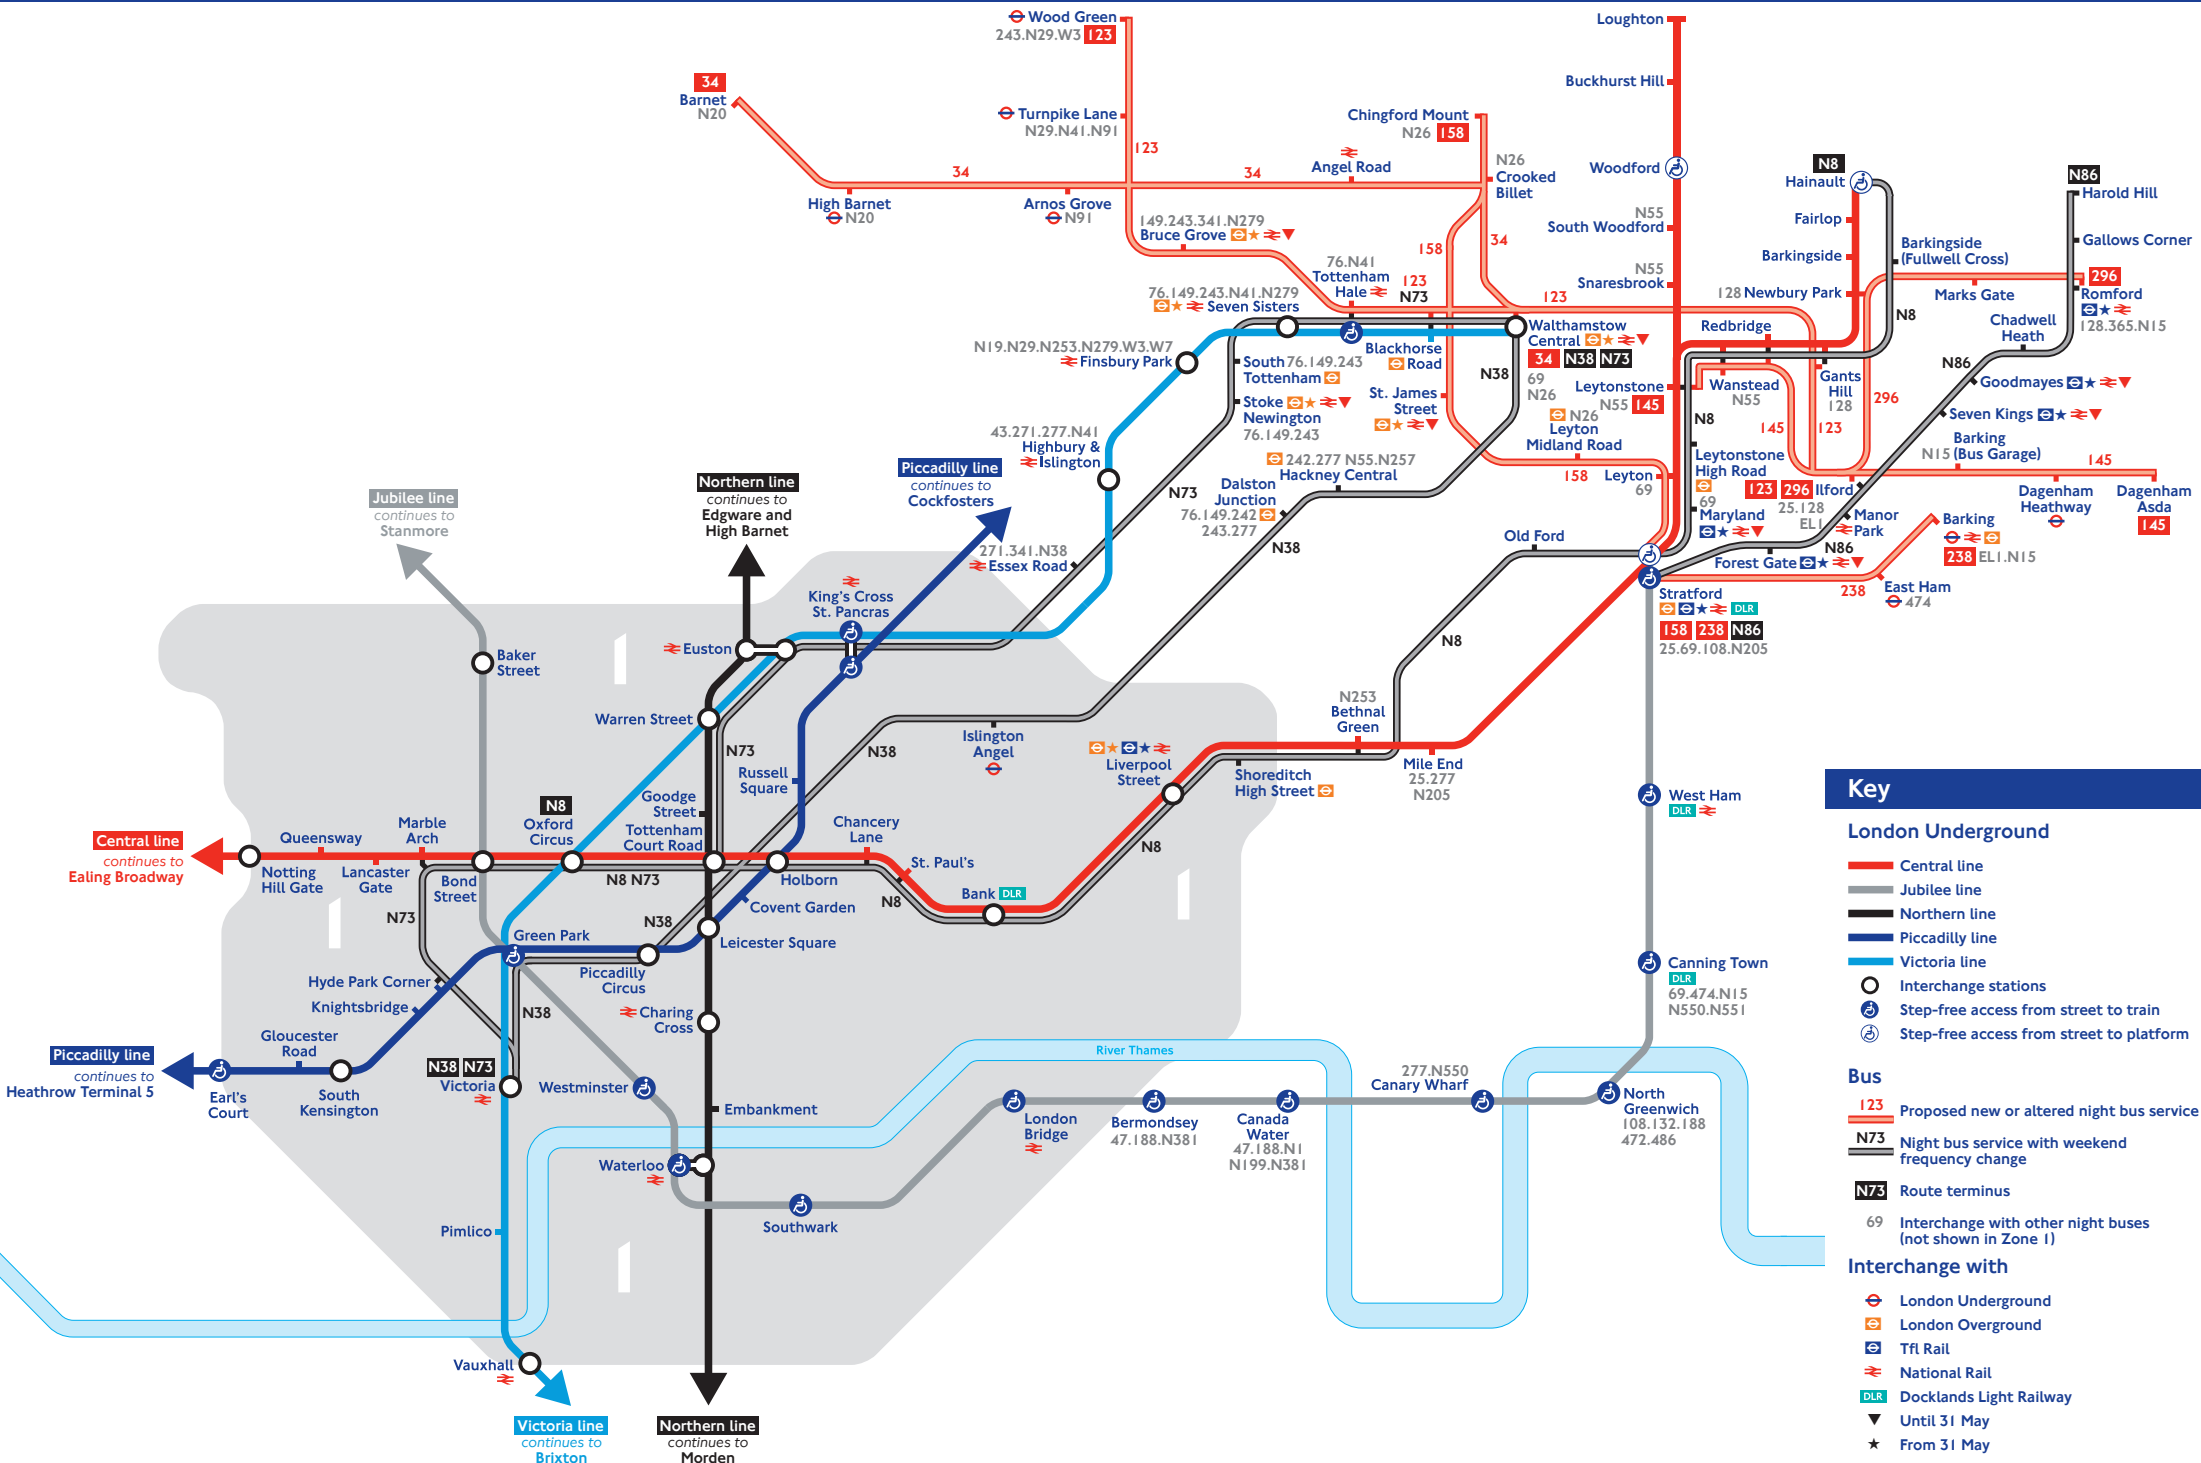

Night Bus Changes in East London

Map showing changes to Night bus services to complement the introduction of the Night Tube

Key

London Underground

- Central line
- Jubilee line
- Northern line
- Piccadilly line
- Victoria line
- Interchange stations
- ♿ Step-free access from street to train
- ♿ Step-free access from street to platform

Bus

- 123 Proposed new or altered night bus service
- N73 Night bus service with weekend frequency change
- N73 Route terminus
- 69 Interchange with other night buses (not shown in Zone 1)

Interchange with

- ⊕ London Underground
- ⊕ London Overground
- ⊕ TfL Rail
- ⊕ National Rail
- DLR Docklands Light Railway
- ▼ Until 31 May
- ★ From 31 May