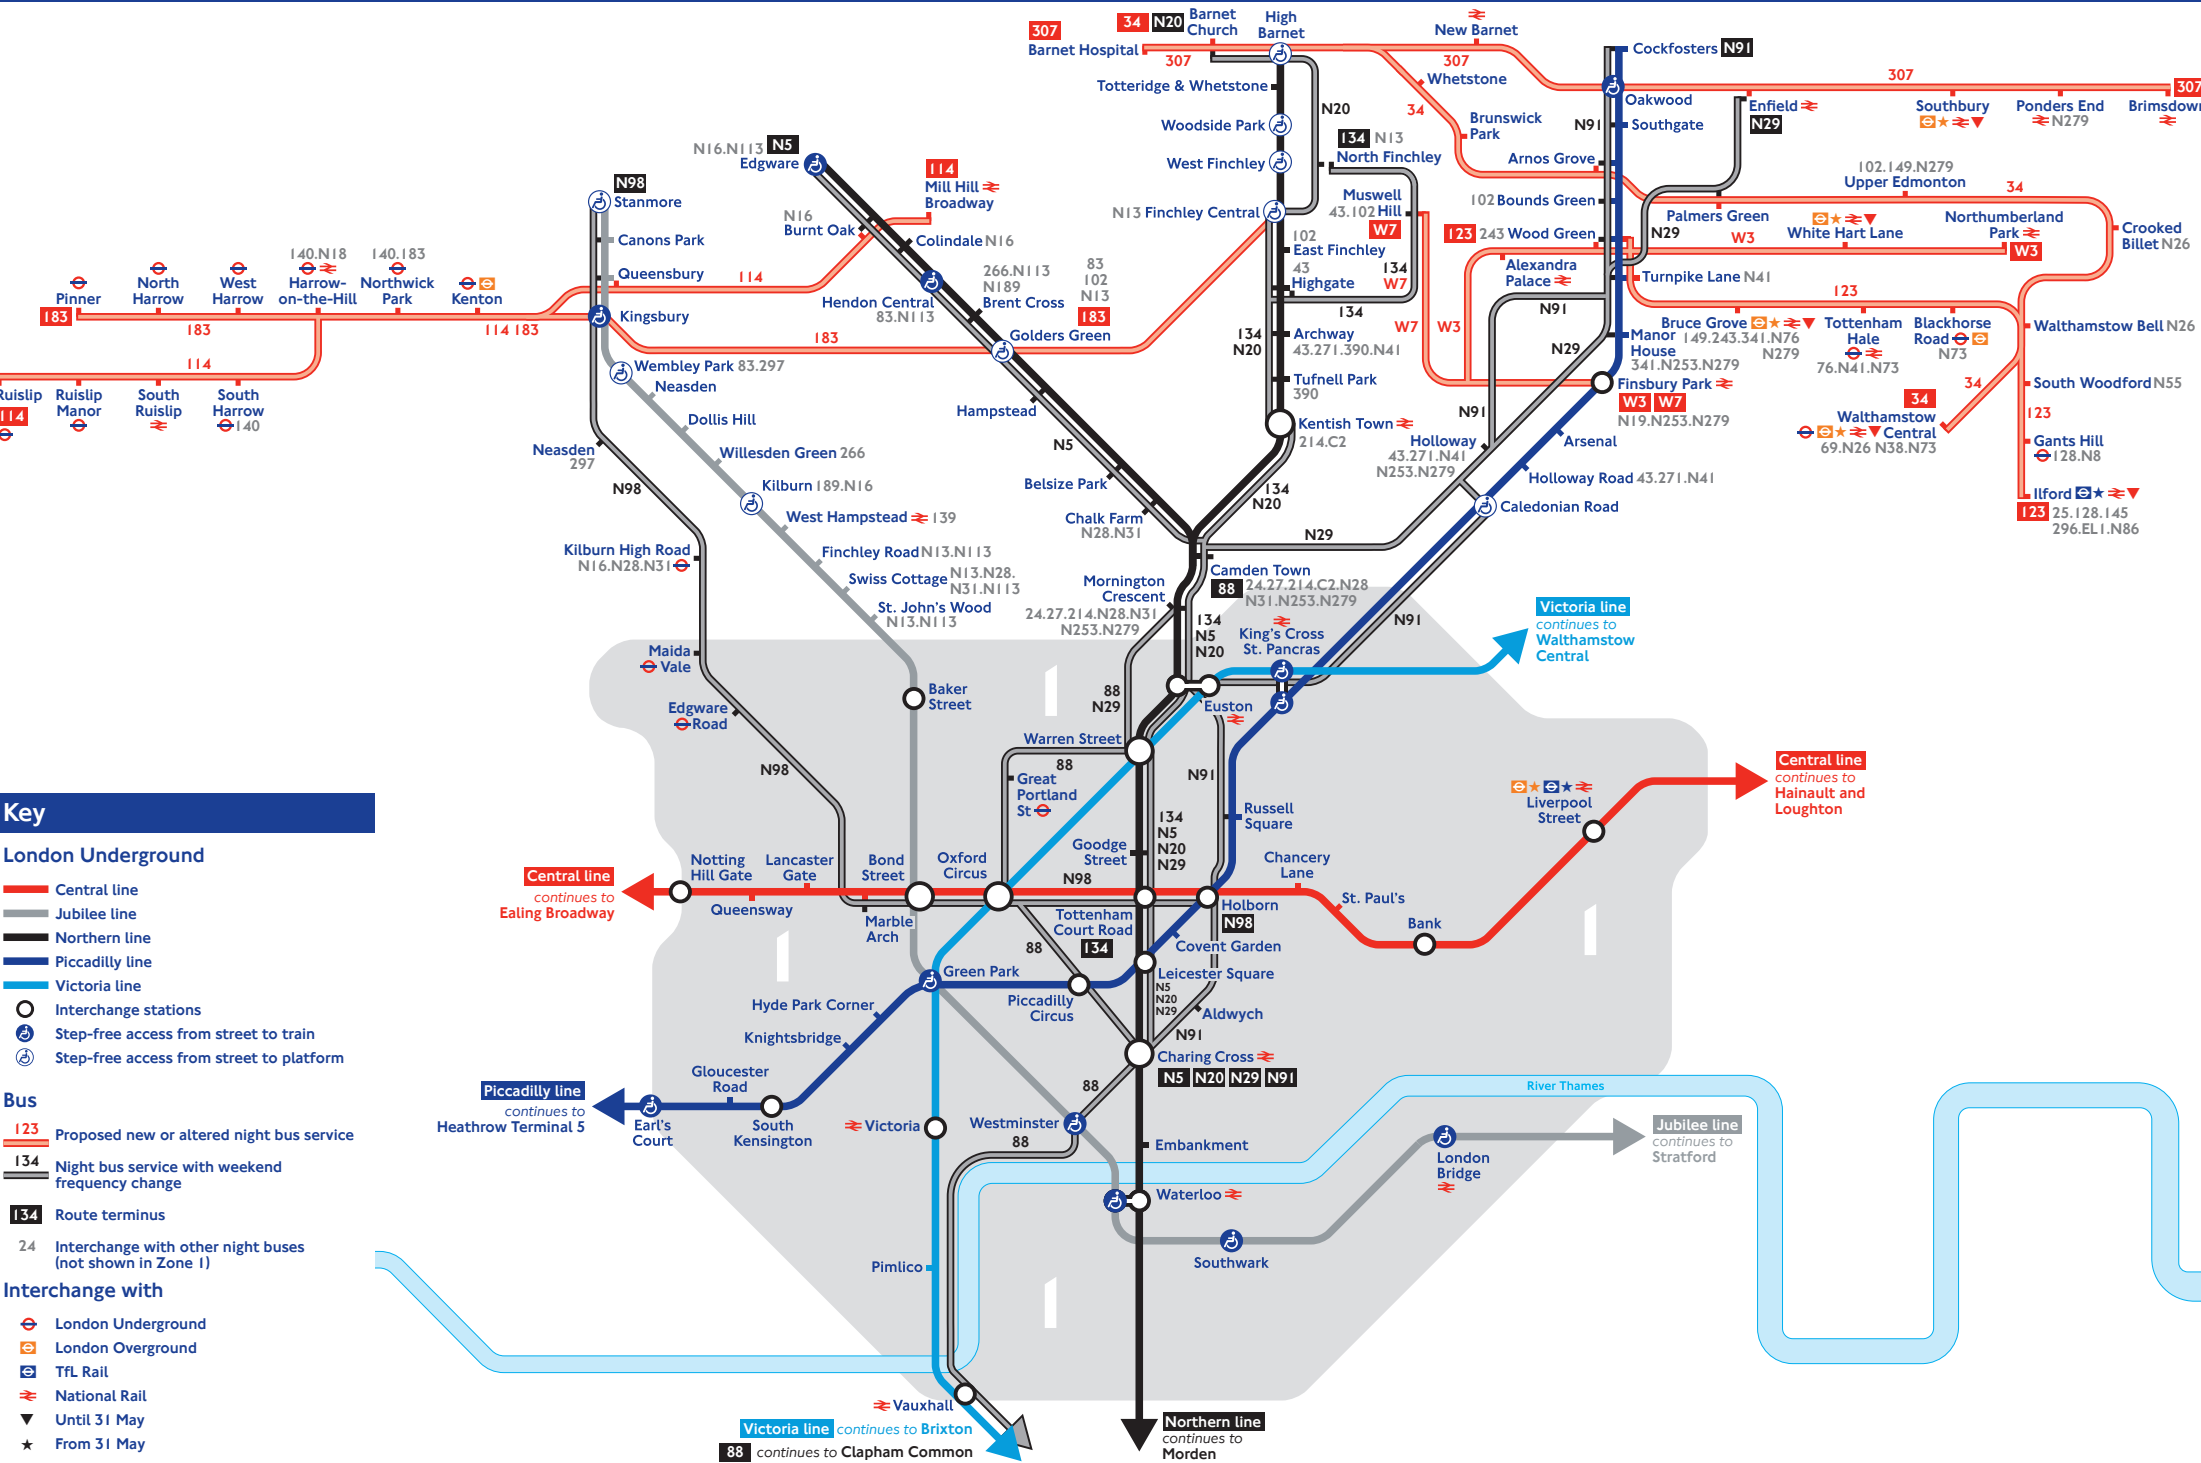

# Night Bus Changes in North London

Map showing changes to Night bus services to complement the introduction of the Night Tube

### London Underground

- Central line
- Jubilee line
- Northern line
- Piccadilly line
- Victoria line
- Interchange stations
- Step-free access from street to train
- Step-free access from street to platform

### Interchange with

- London Underground
- London Overground
- TfL Rail
- National Rail
- Until 31 May
- From 31 May

#### London Underground

- Central line
- Jubilee line
- Northern line
- Piccadilly line
- Victoria line
- Interchange stations
- ♿ Step-free access from street to train
- ♿ Step-free access from street to platform