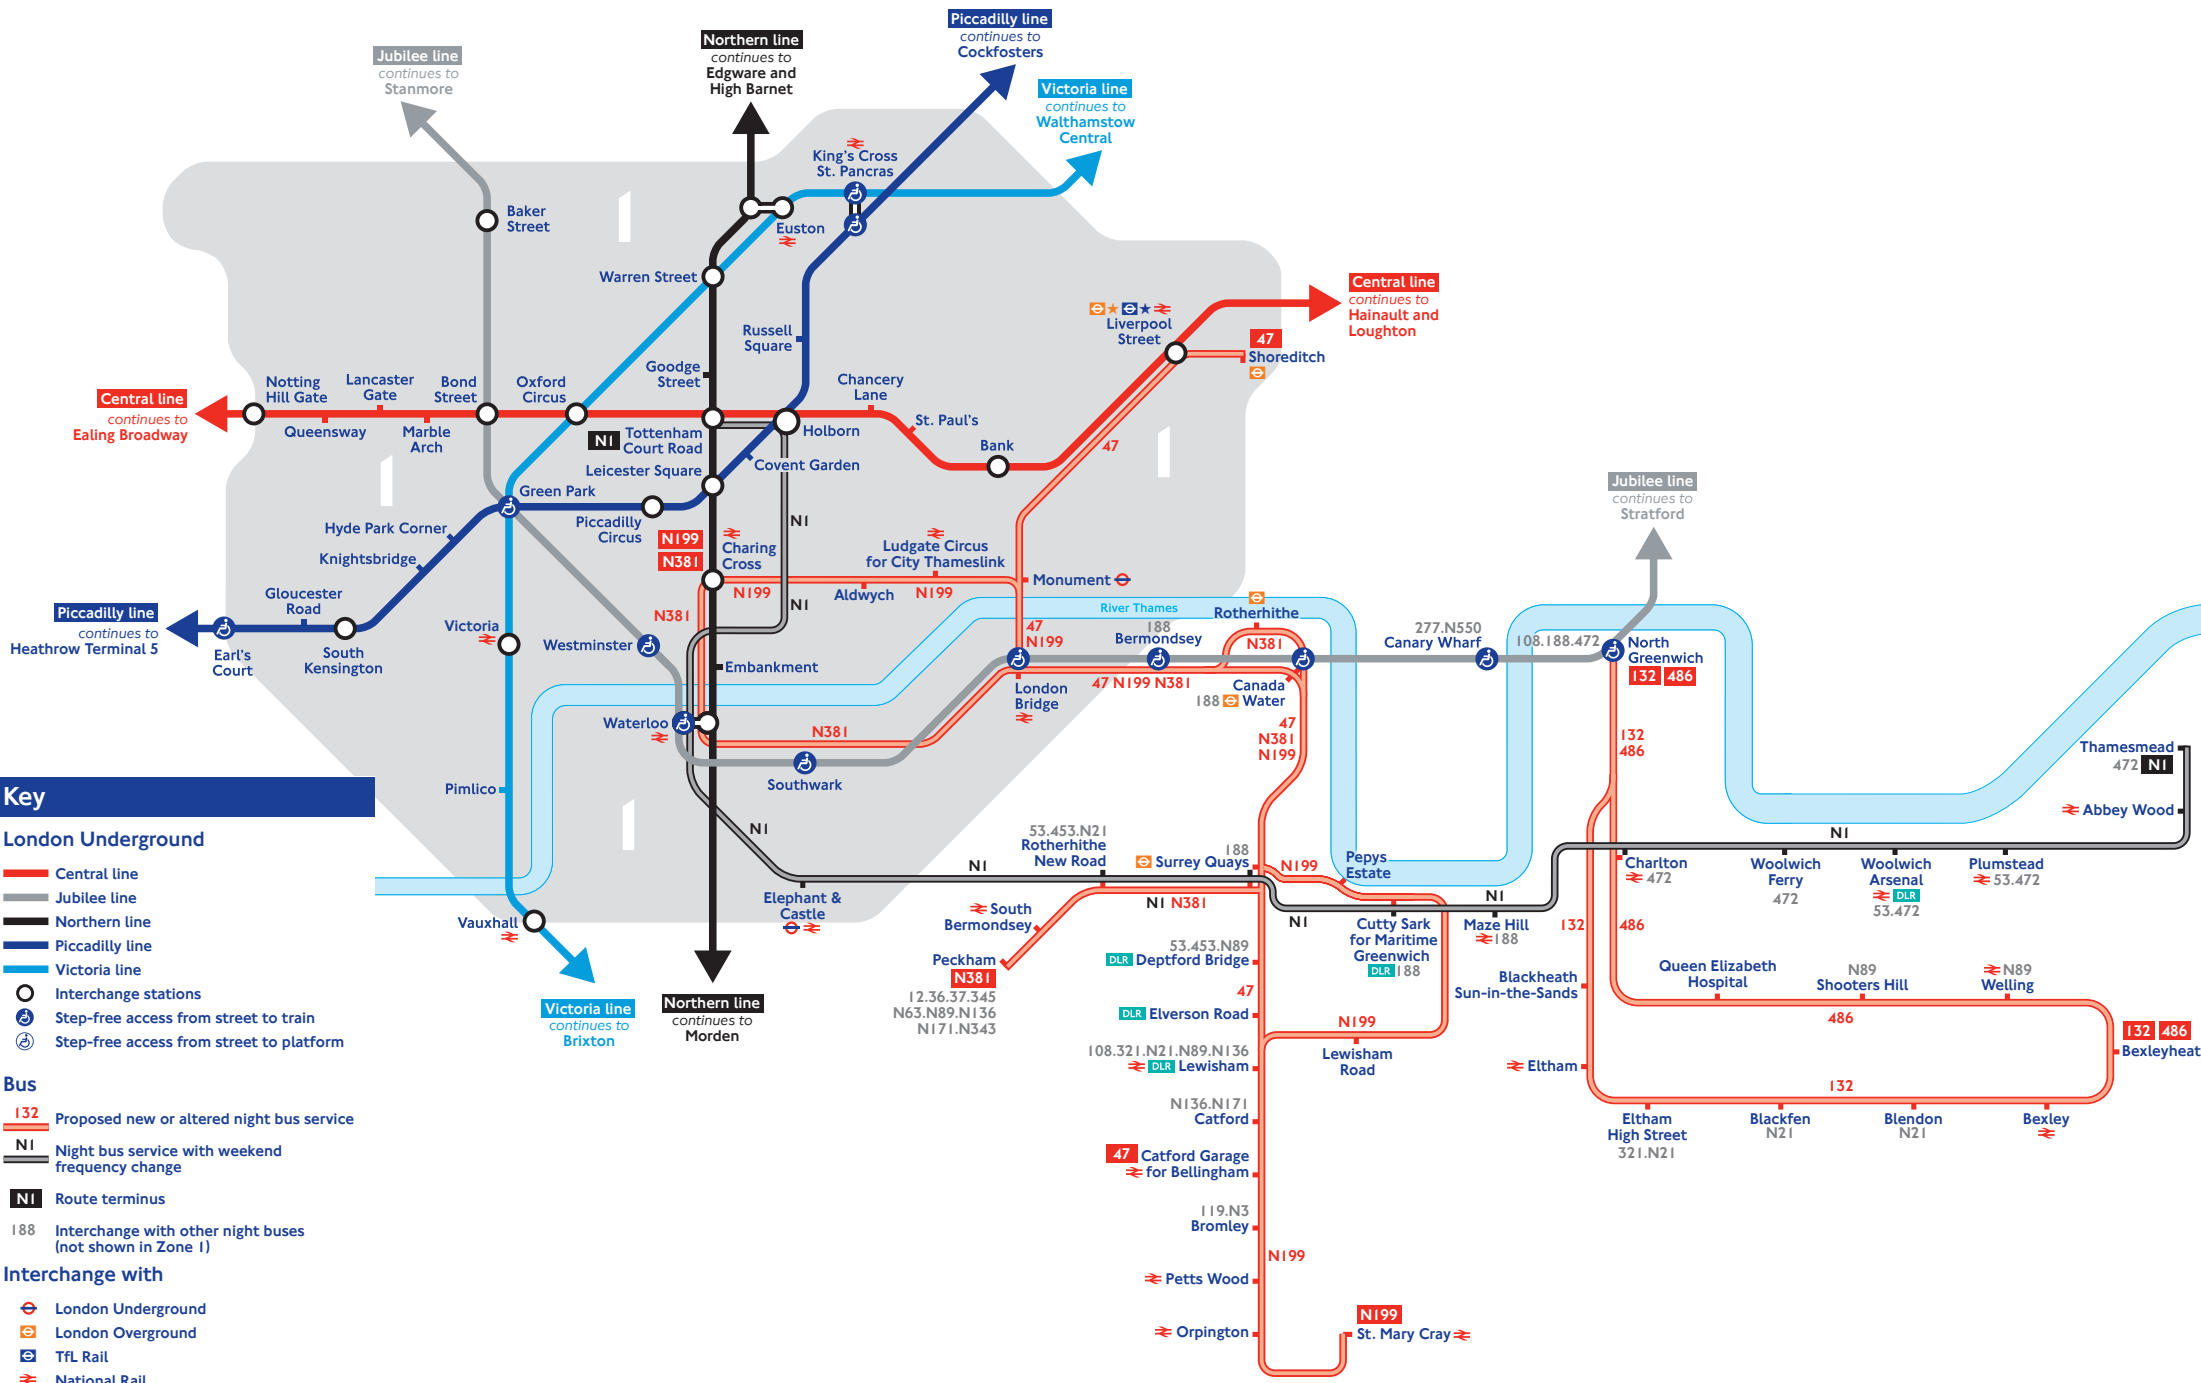

Night Bus Changes in South East London

Map showing changes to Night bus services to complement the introduction of the Night Tube

Key

London Underground

- Central line
- Jubilee line
- Northern line
- Piccadilly line
- Victoria line
- Interchange stations
- ♿ Step-free access from street to train
- ♿ Step-free access from street to platform

Bus

- 132 Proposed new or altered night bus service
- NI Night bus service with weekend frequency change
- NI Route terminus
- 188 Interchange with other night buses (not shown in Zone 1)

Interchange with

- + London Underground
- L London Overground
- R TfL Rail
- N National Rail
- D Docklands Light Railway
- ★ From 31 May