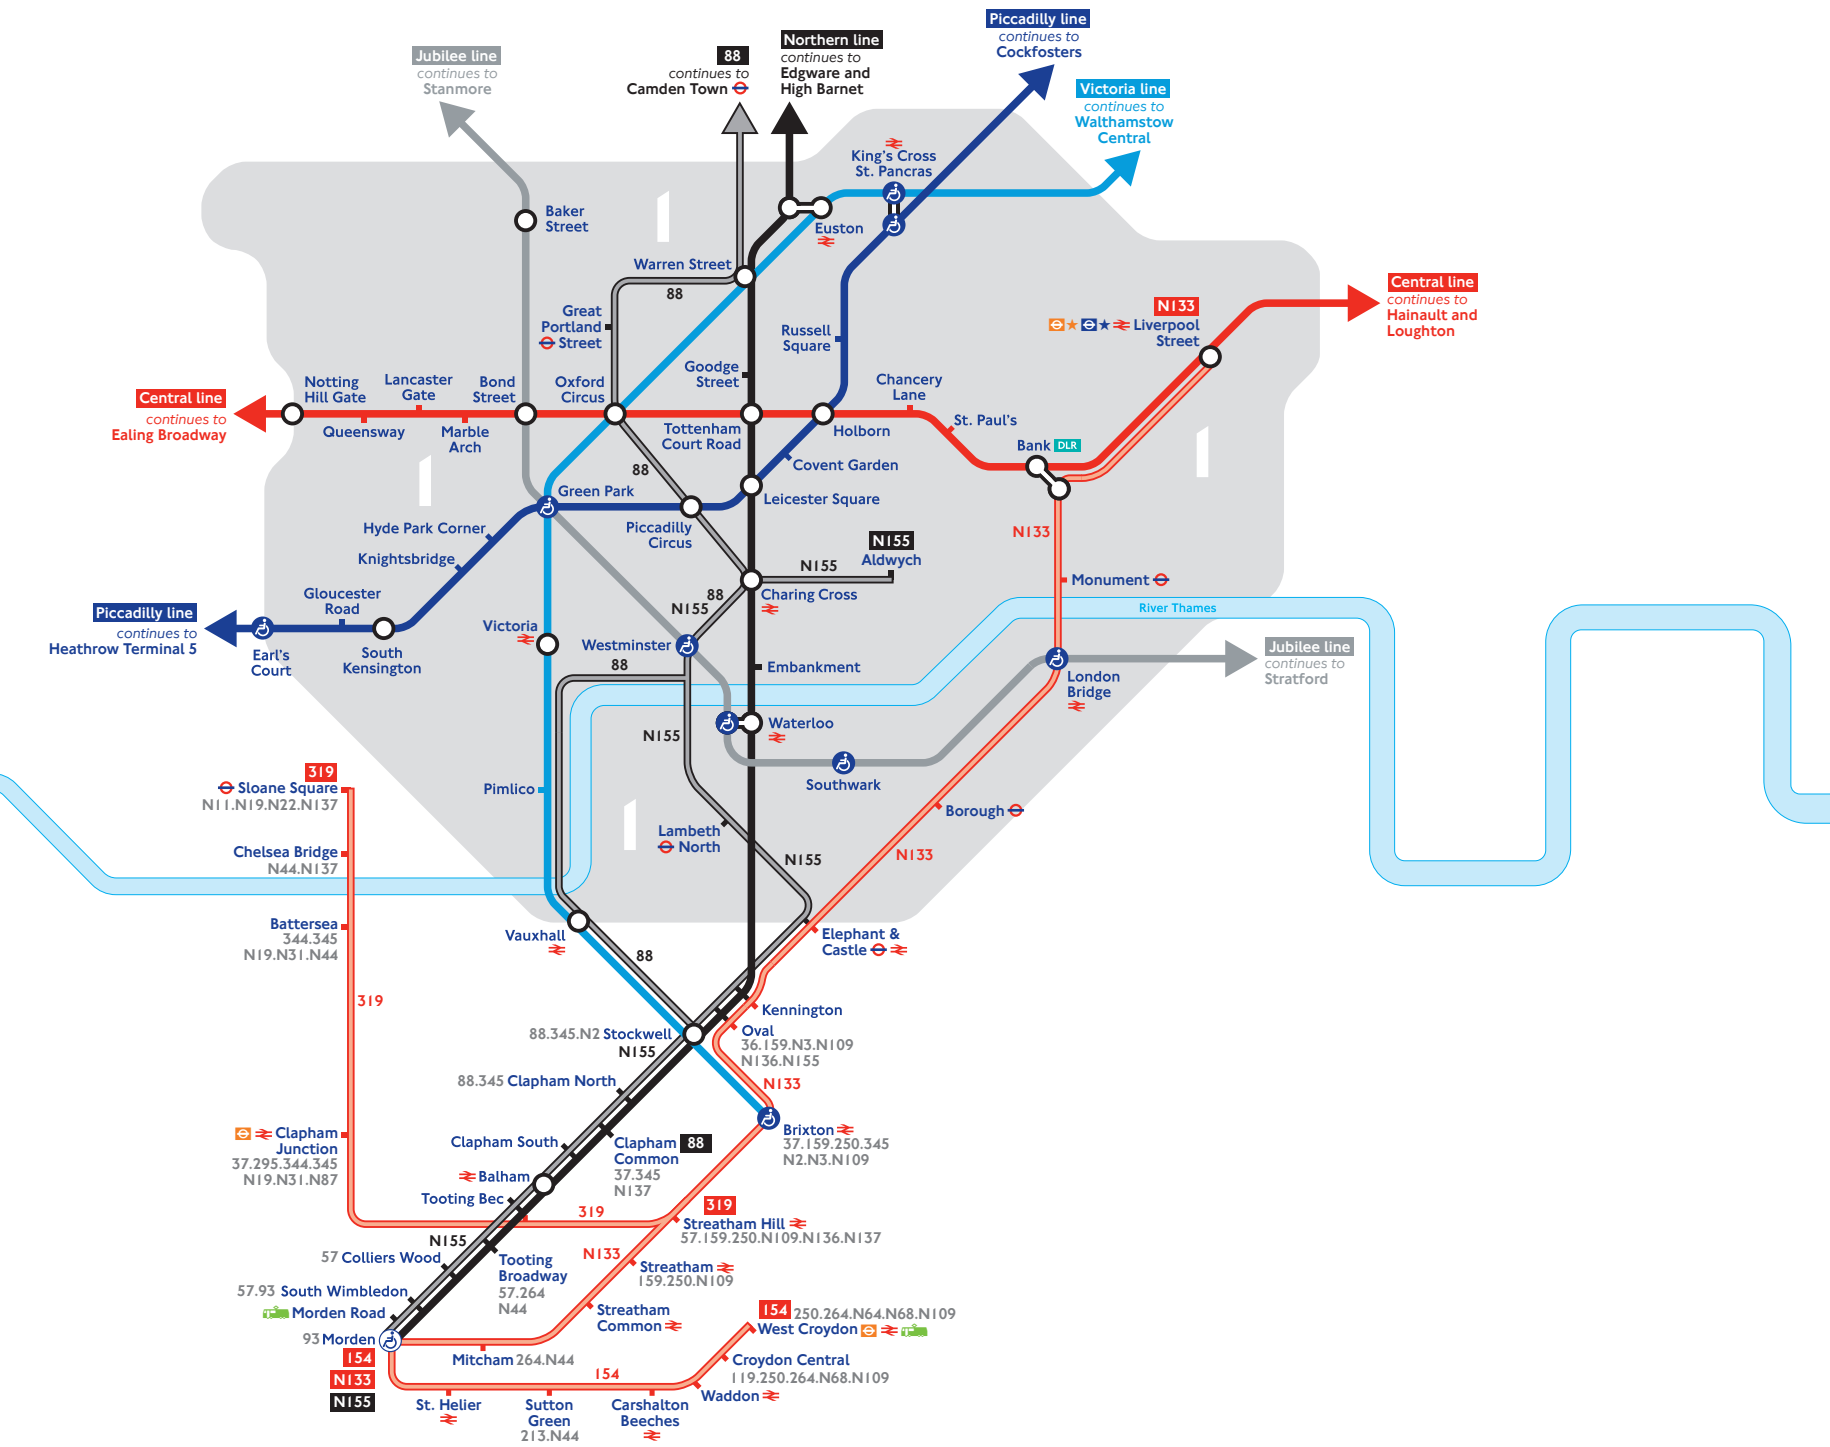

### Key

**London Underground**

- Central line
- Jubilee line
- Northern line
- Piccadilly line
- Victoria line
- Interchange stations
- Step-free access from street to train
- Step-free access from street to platform

**Bus**

- 154** Proposed new or altered night bus service
- 88** Night bus service with weekend frequency change
- 88** Route terminus
- 57 Interchange with other night buses (not shown in Zone 1)

**Interchange with**

- London Underground
- London Overground
- TfL Rail
- National Rail
- Docklands Light Railway
- Tramlink
- From 31 May

### London Underground

- Central line
- Jubilee line
- Northern line
- Piccadilly line
- Victoria line
- Interchange stations
- ♿ Step-free access from street to train
- ♿ Step-free access from street to platform