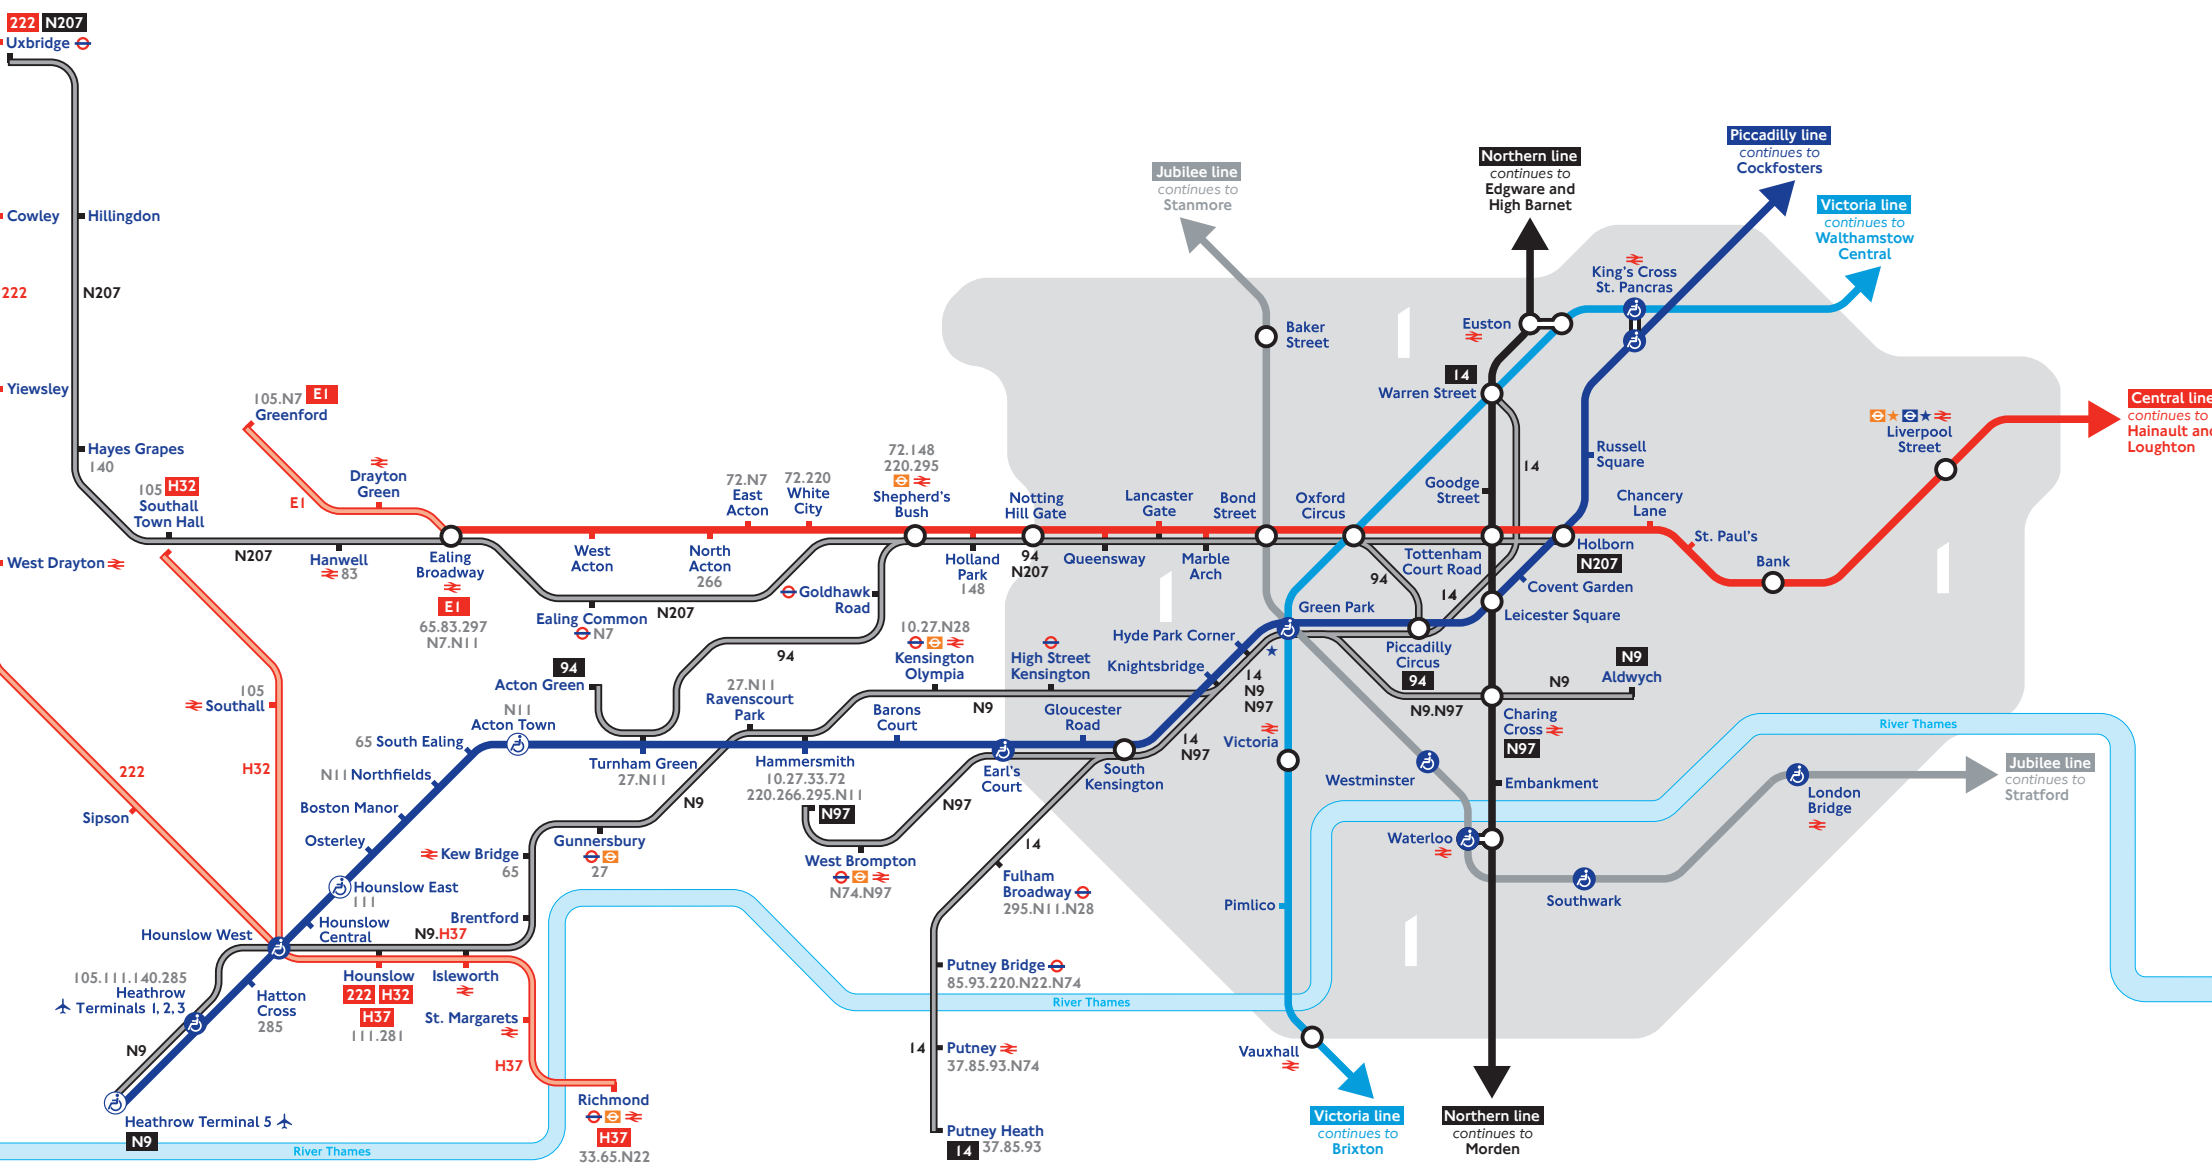

Night Bus Changes in West London

Map showing changes to Night bus services to complement the introduction of the Night Tube

Key

London Underground

- Central line
- Jubilee line
- Northern line
- Piccadilly line
- Victoria line
- Interchange stations
- Step-free access from street to train
- Step-free access from street to platform

Bus

- 222 Proposed new or altered night bus service
- 14 Night bus service with weekend frequency change
- 14 Route terminus
- 10 Interchange with other night buses (not shown in Zone 1)

Interchange with

- London Underground
- London Overground
- TFL Rail
- National Rail
- Airport
- From 31 May