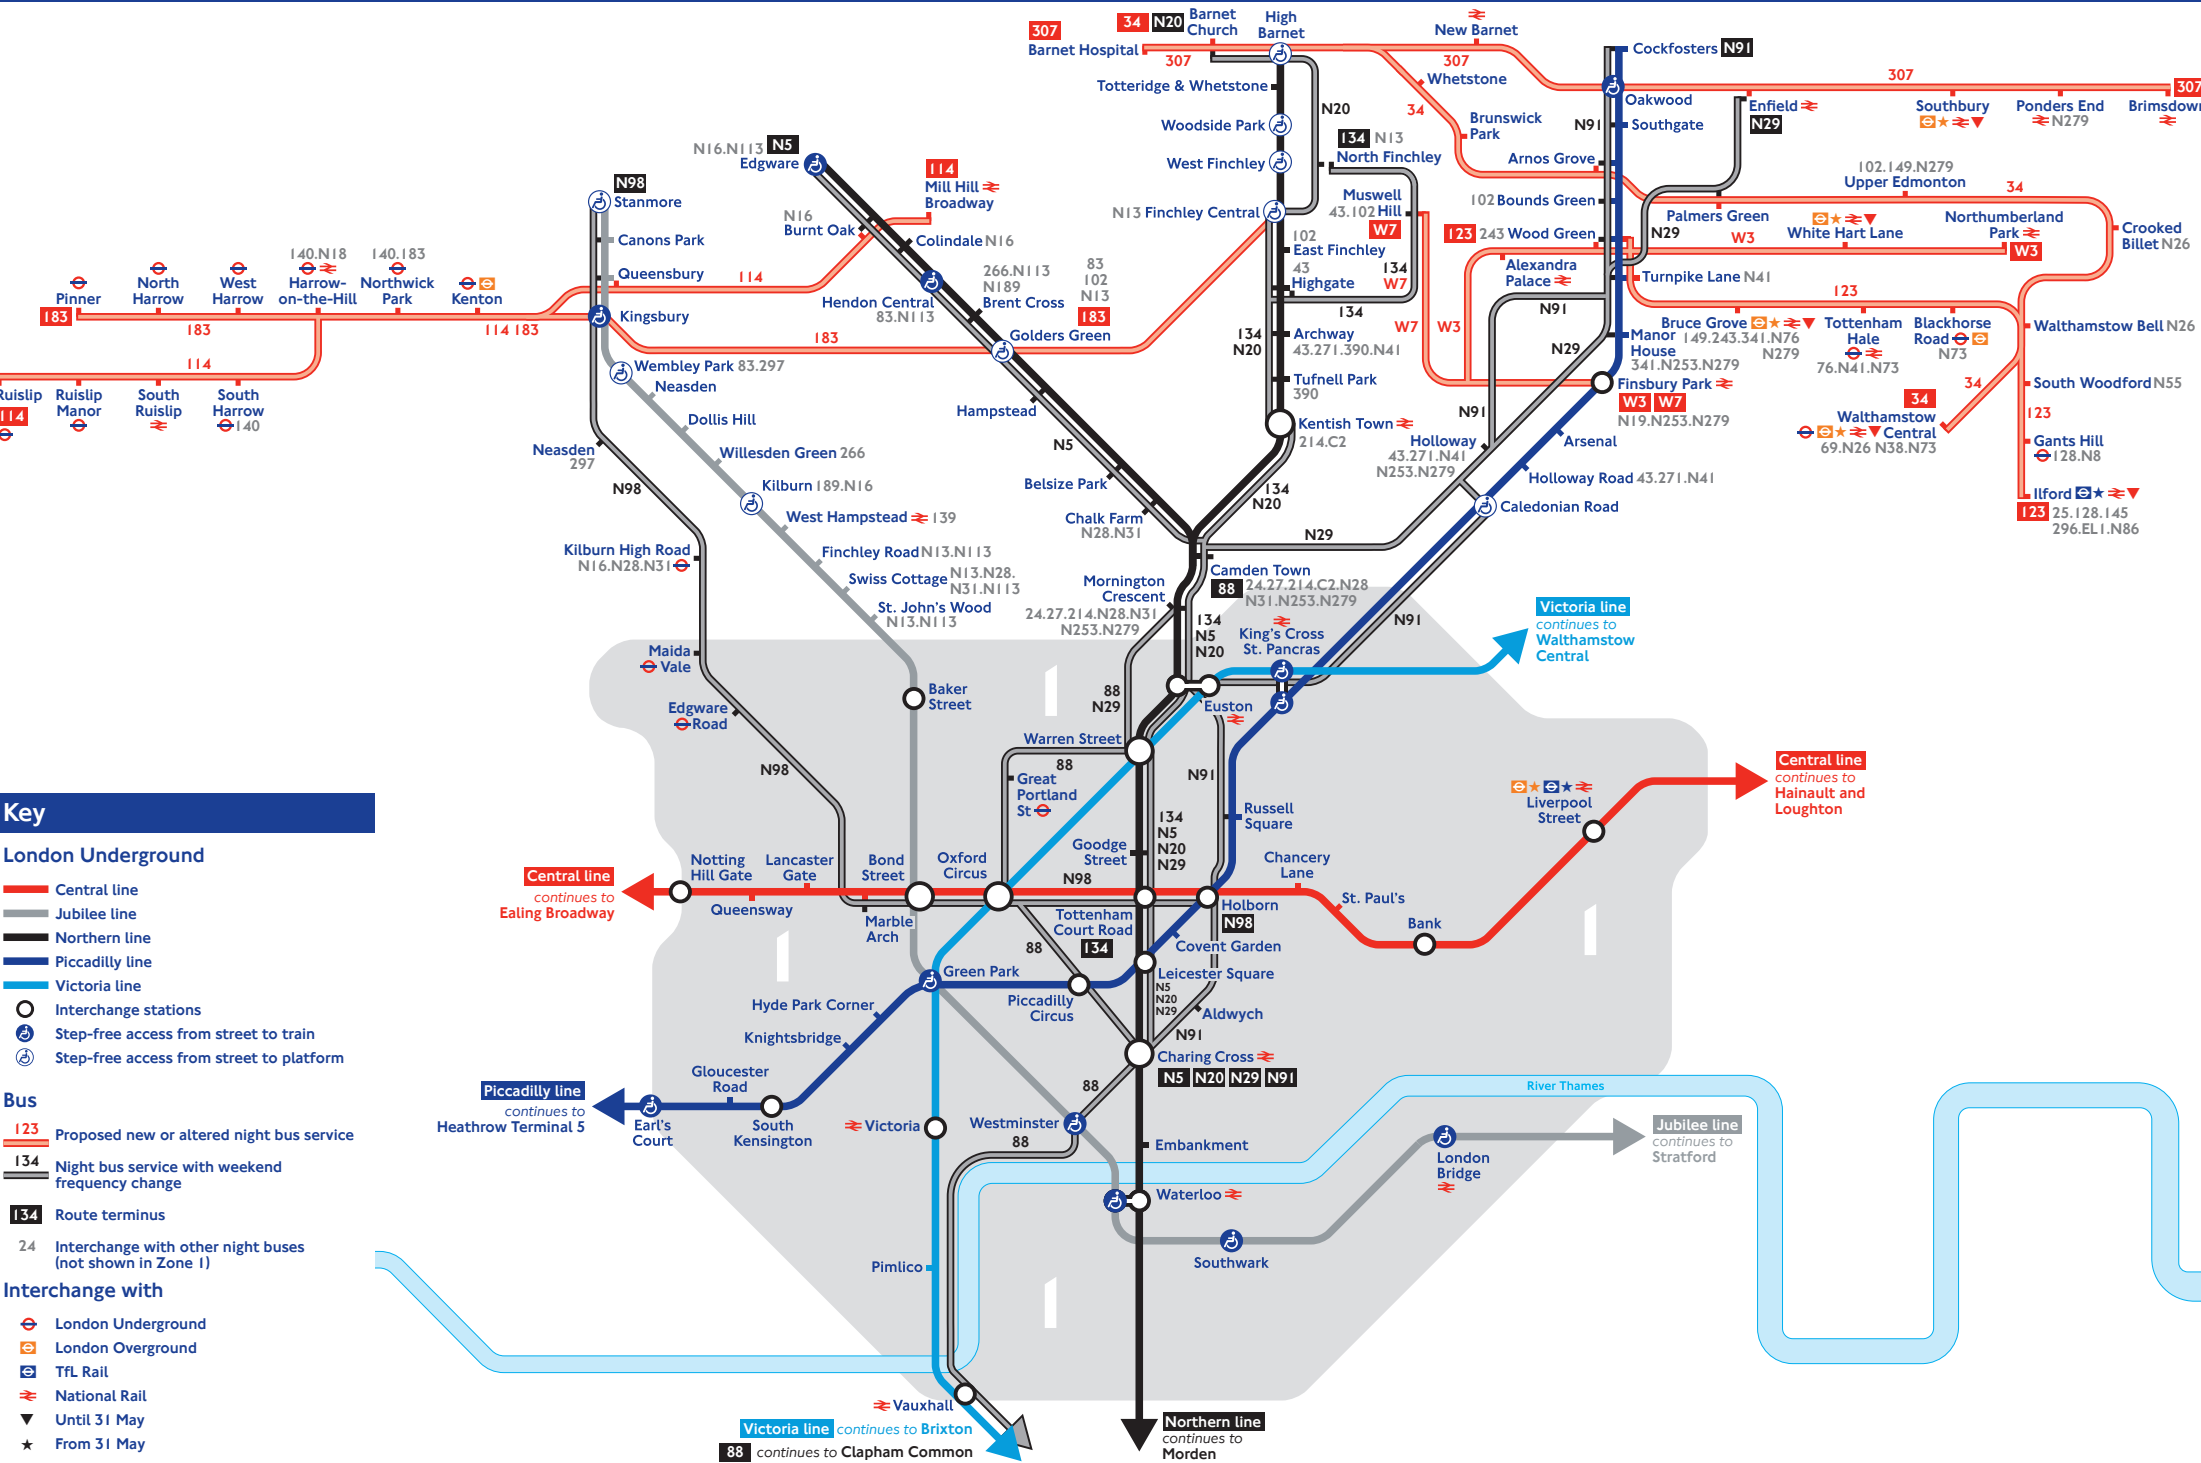

Night Bus Changes in North London

Map showing changes to Night bus services to complement the introduction of the Night Tube

Key

London Underground

- Central line
- Jubilee line
- Northern line
- Piccadilly line
- Victoria line
- Interchange stations
- Step-free access from street to train
- Step-free access from street to platform

Bus

- I23 Proposed new or altered night bus service
- I34 Night bus service with weekend frequency change
- I34 Route terminus
- 24 Interchange with other night buses (not shown in Zone 1)

Interchange with

- London Underground
- London Overground
- TfL Rail
- National Rail
- Until 31 May
- From 31 May