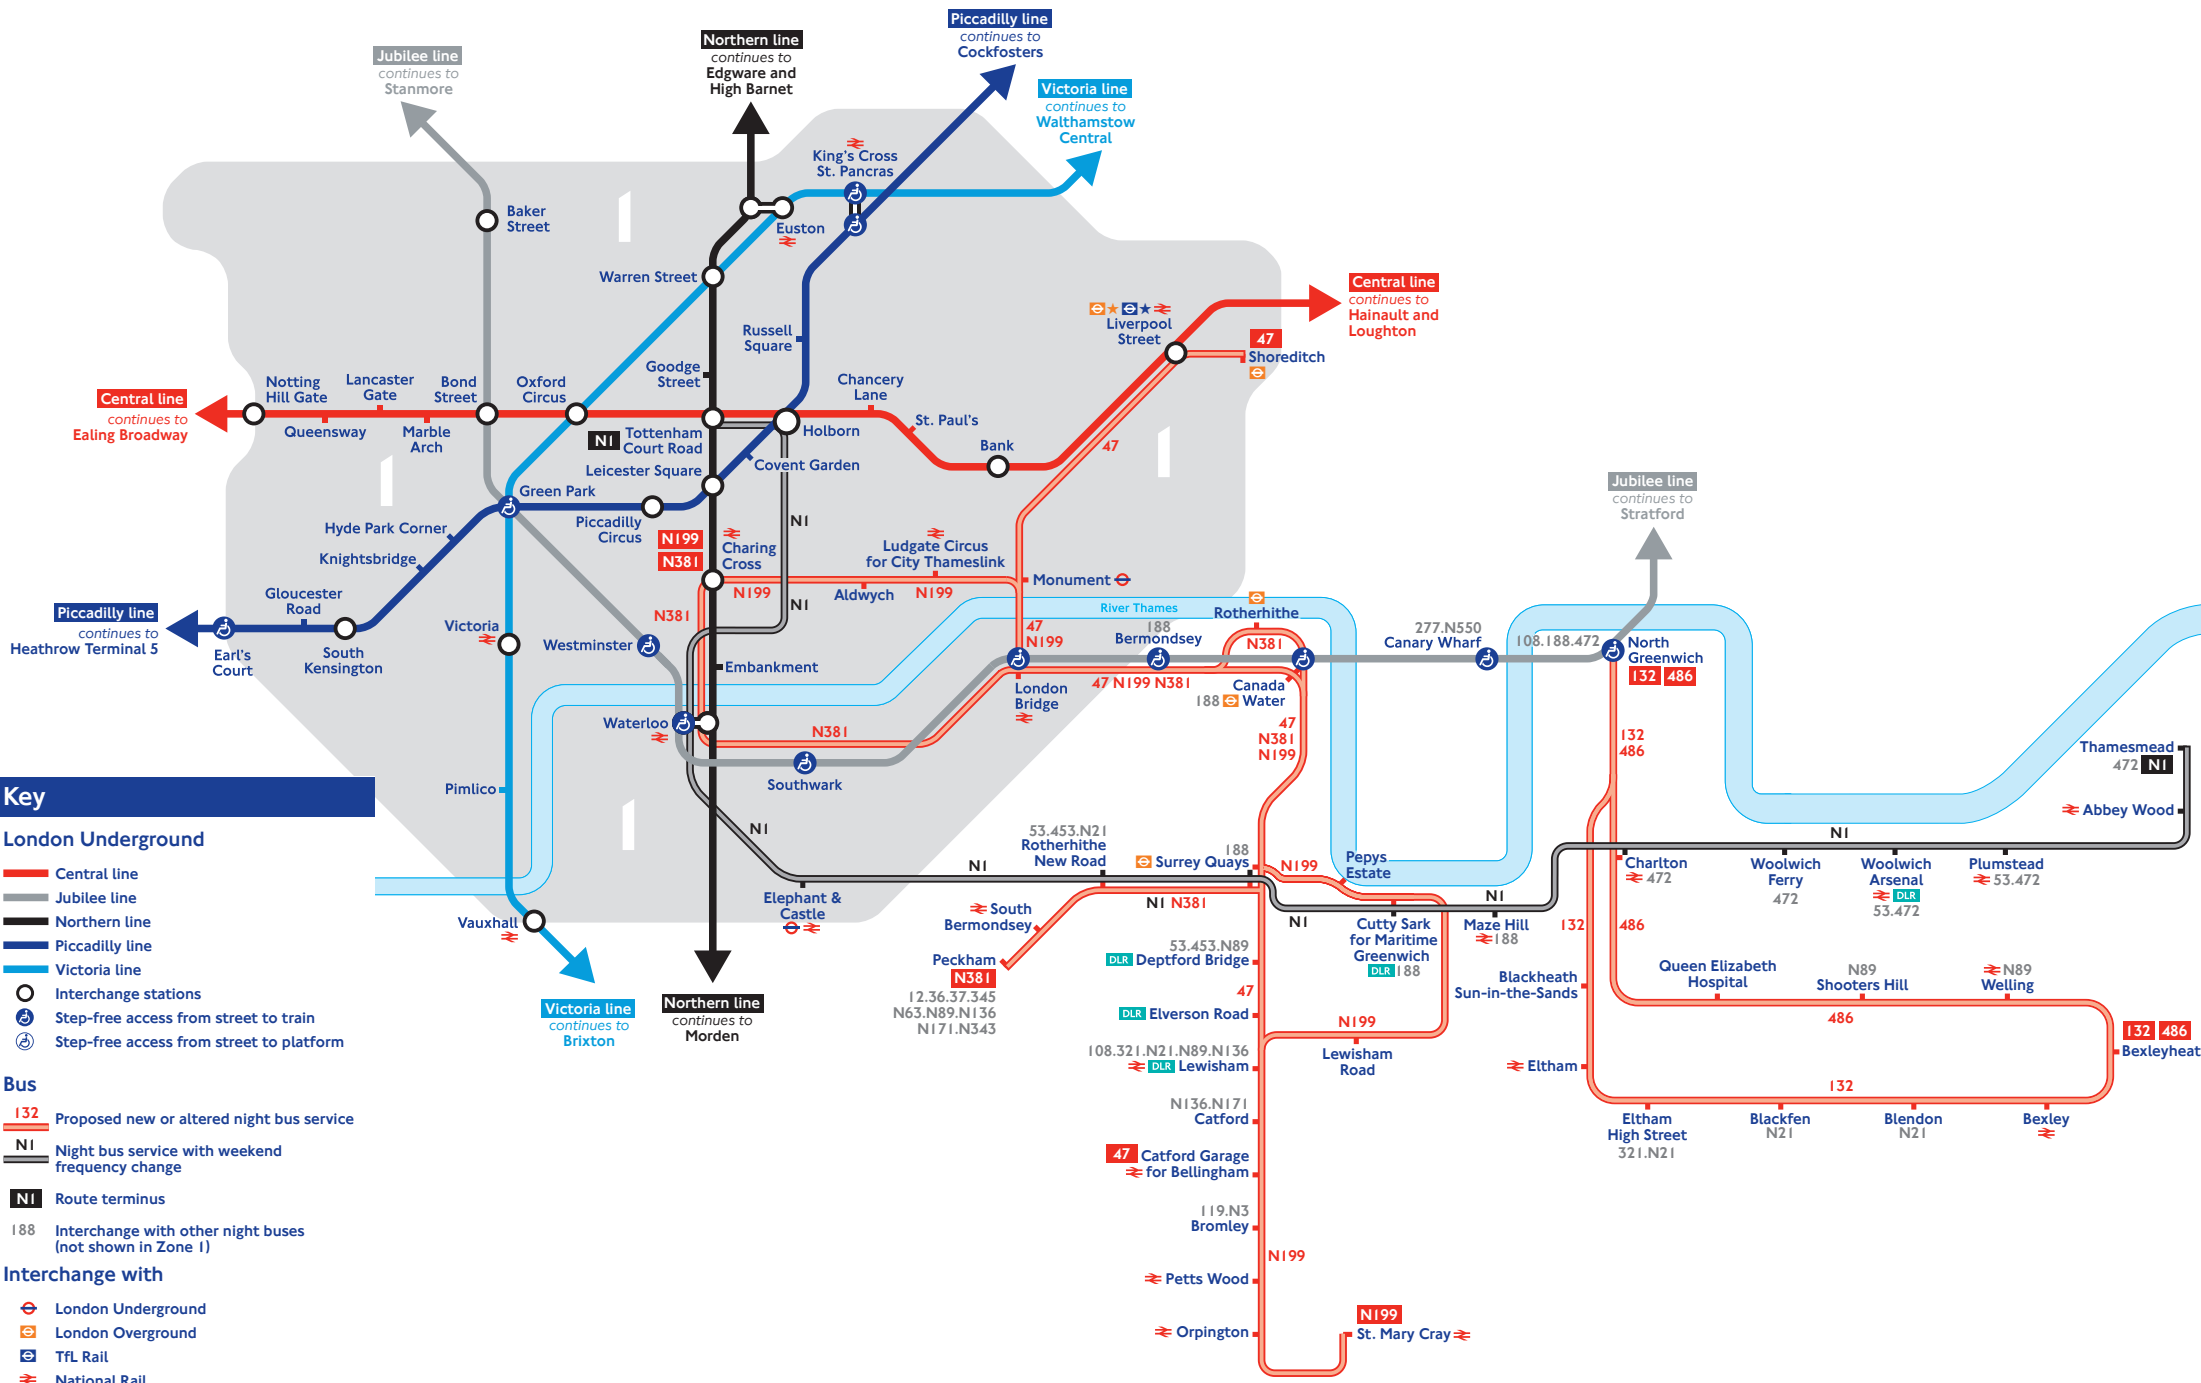

# Night Bus Changes in South East London

Map showing changes to Night bus services to complement the introduction of the Night Tube

### London Underground

- Central line
- Jubilee line
- Northern line
- Piccadilly line
- Victoria line
- Interchange stations
- ♿ Step-free access from street to train
- ♿ Step-free access from street to platform

### Bus

- I32 Proposed new or altered night bus service
- NI Night bus service with weekend frequency change
- NI Route terminus
- 188 Interchange with other night buses (not shown in Zone 1)

### Interchange with

- London Underground
- London Overground
- TfL Rail
- National Rail
- DLR (Docklands Light Railway)
- ★ From 31 May