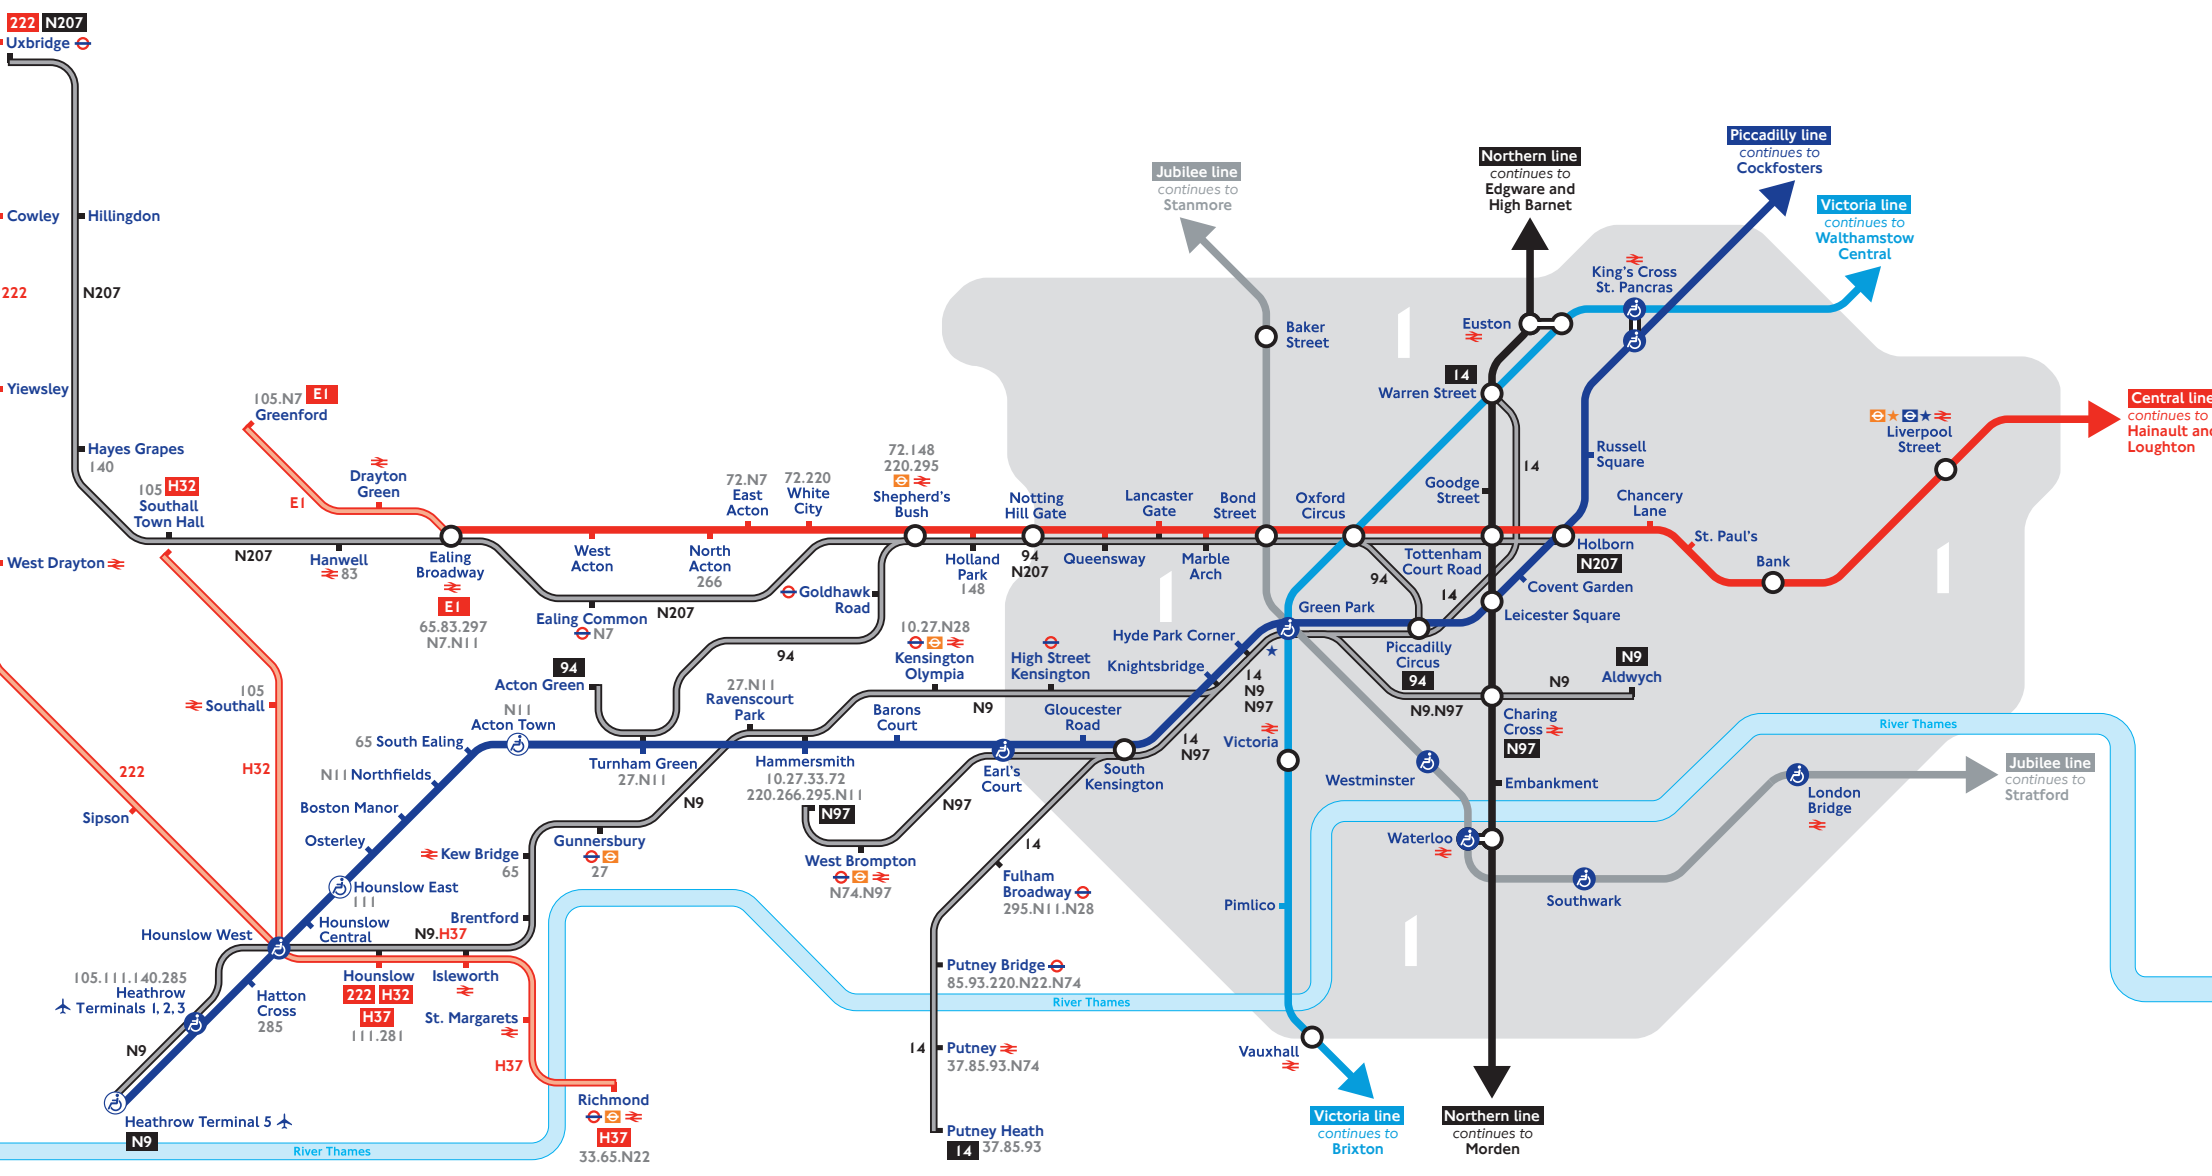

Night Bus Changes in West London

Map showing changes to Night bus services to complement the introduction of the Night Tube

Key

London Underground

- Central line
- Jubilee line
- Northern line
- Piccadilly line
- Victoria line
- Interchange stations
- Step-free access from street to train
- Step-free access from street to platform

Bus

- 222 Proposed new or altered night bus service
- 14 Night bus service with weekend frequency change
- 14 Route terminus
- 10 Interchange with other night buses (not shown in Zone 1)

Interchange with

- London Underground ★ From 31 May
- London Overground
- TFL Rail
- National Rail
- Airport