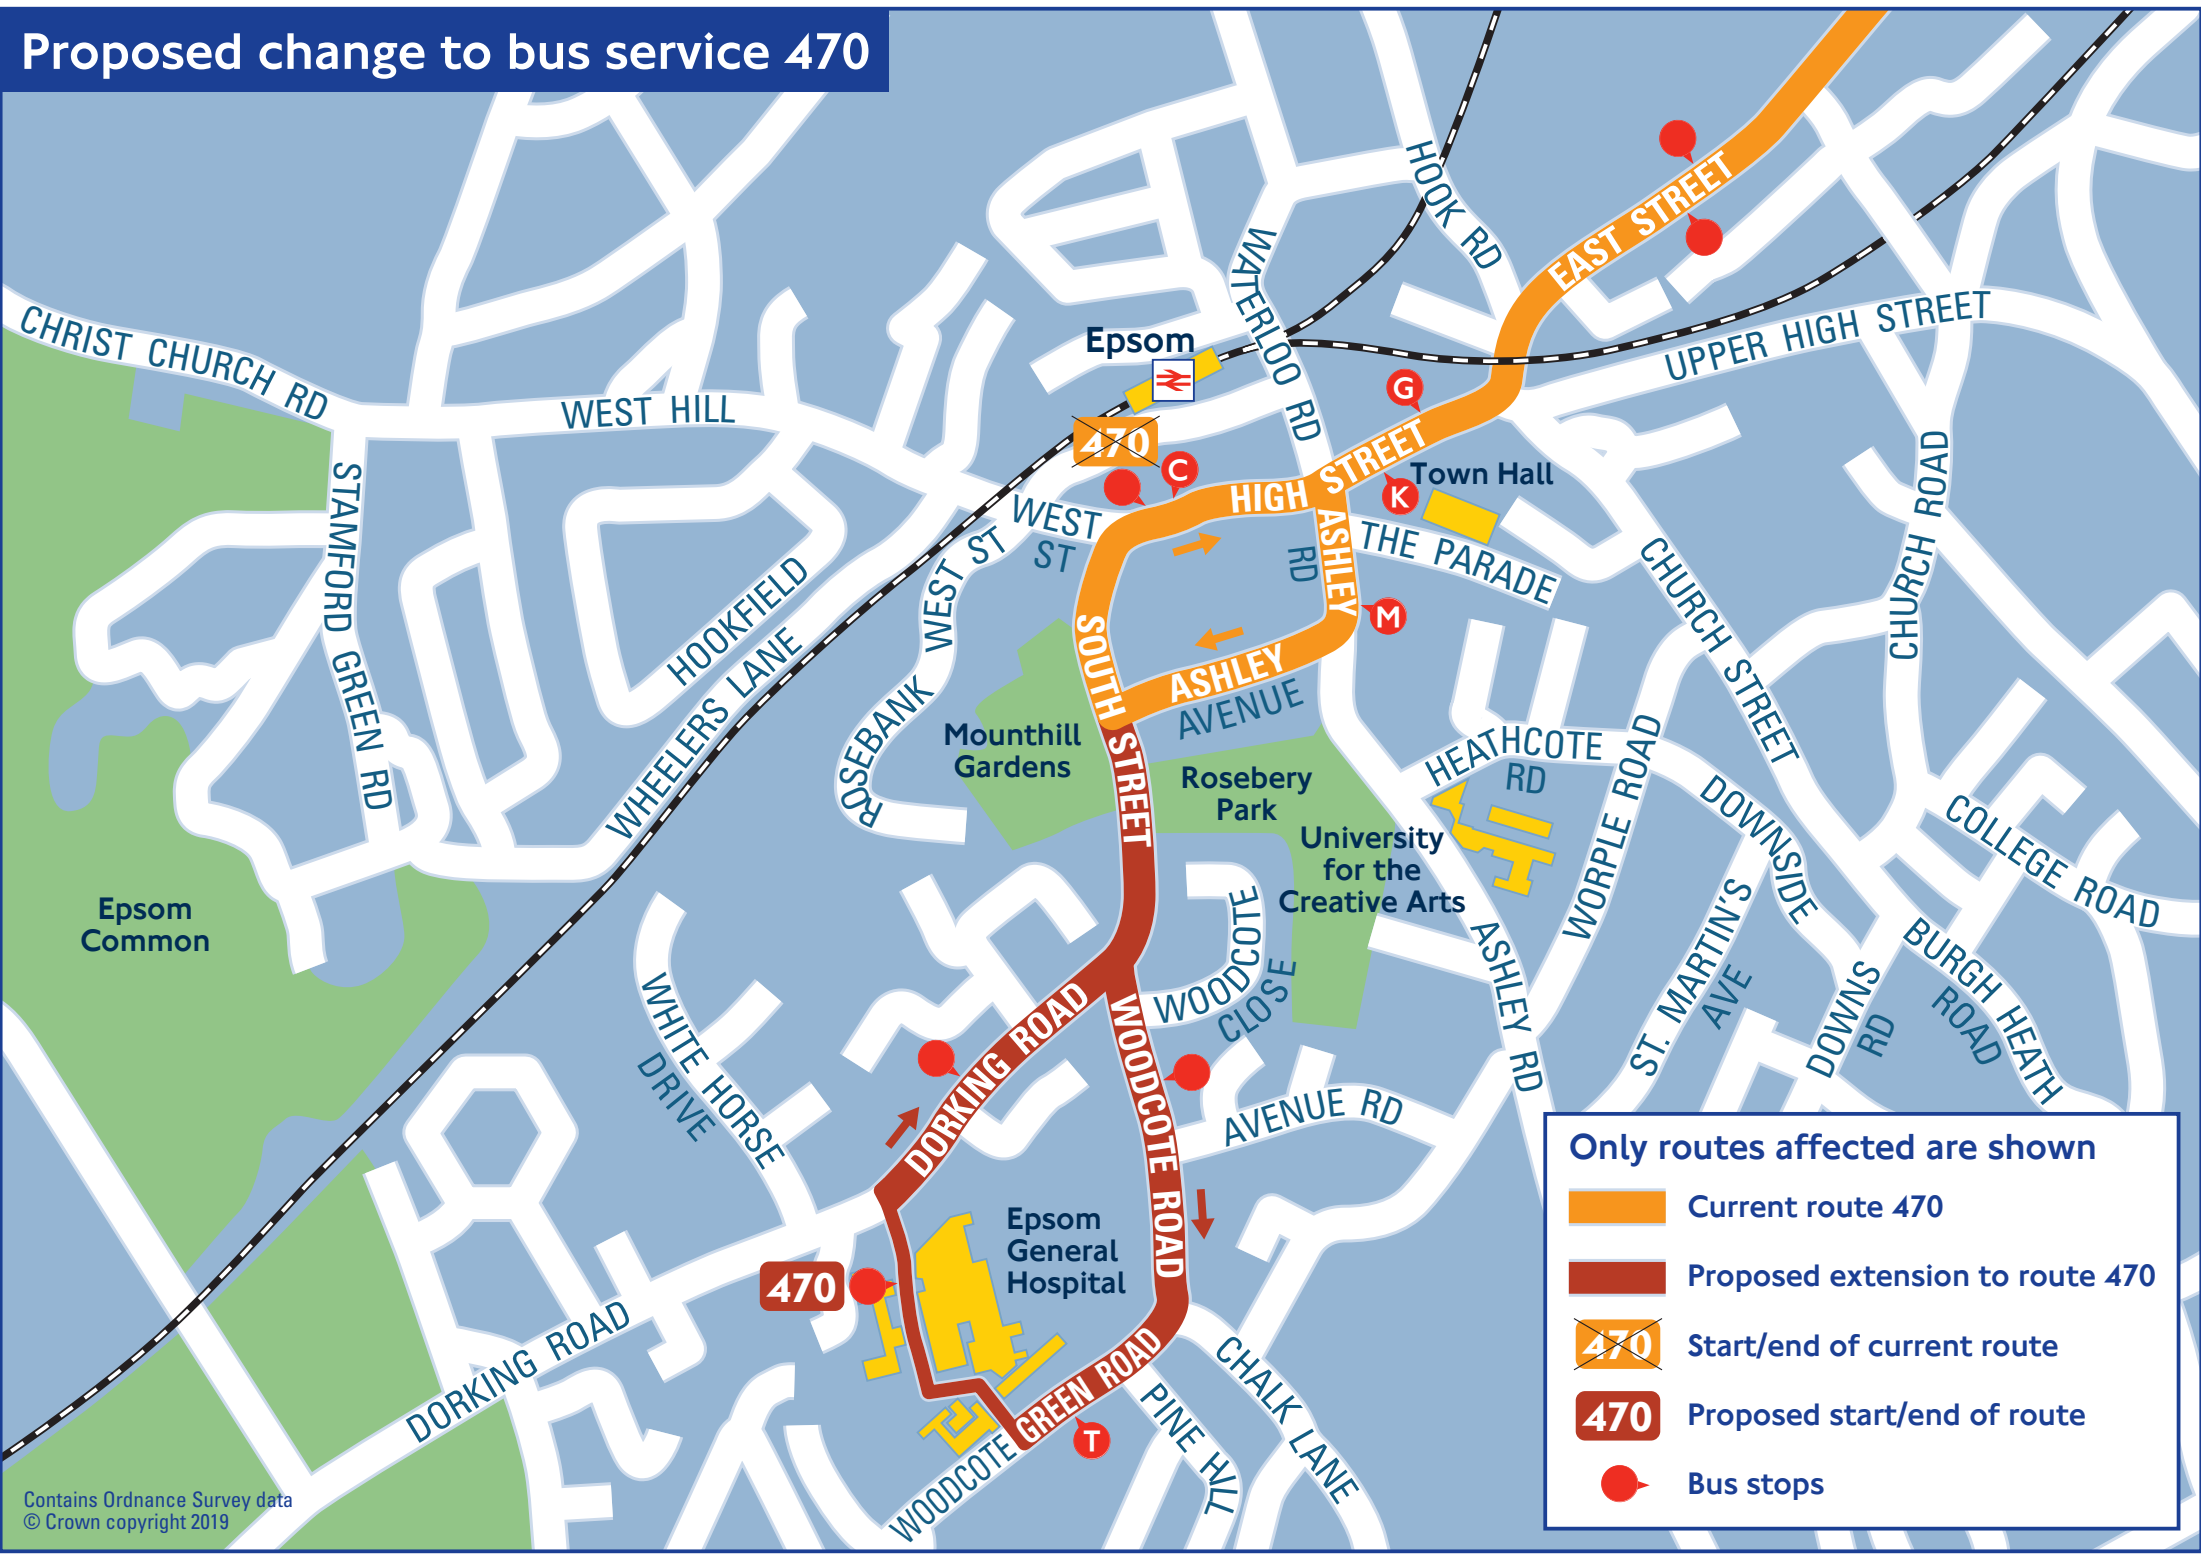

Proposed change to bus service 470

Only routes affected are shown

- Current route 470
- Proposed extension to route 470
- Start/end of current route
- Proposed start/end of route
- Bus stops