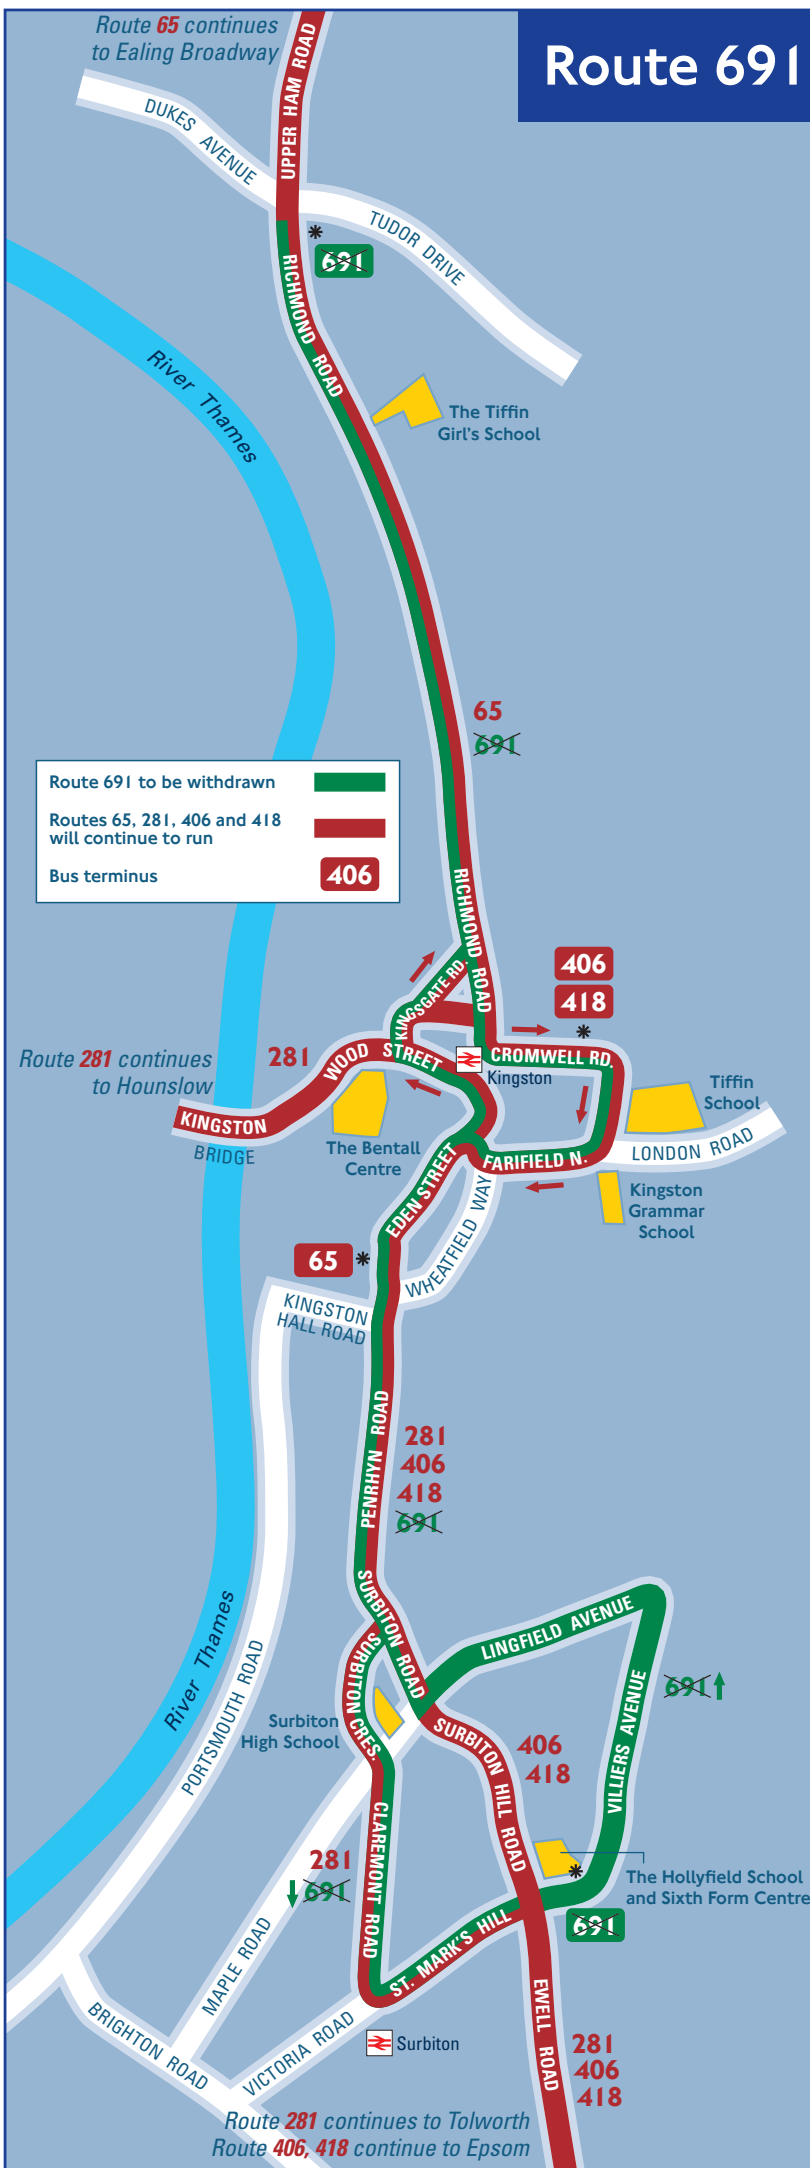

Route 691

Route 65 continues to Ealing Broadway

Route 691 to be withdrawn	
Routes 65, 281, 406 and 418 will continue to run	
Bus terminus	

Route 281 continues to Hounslow

Route 281 continues to Tolworth
Route 406, 418 continue to Epsom