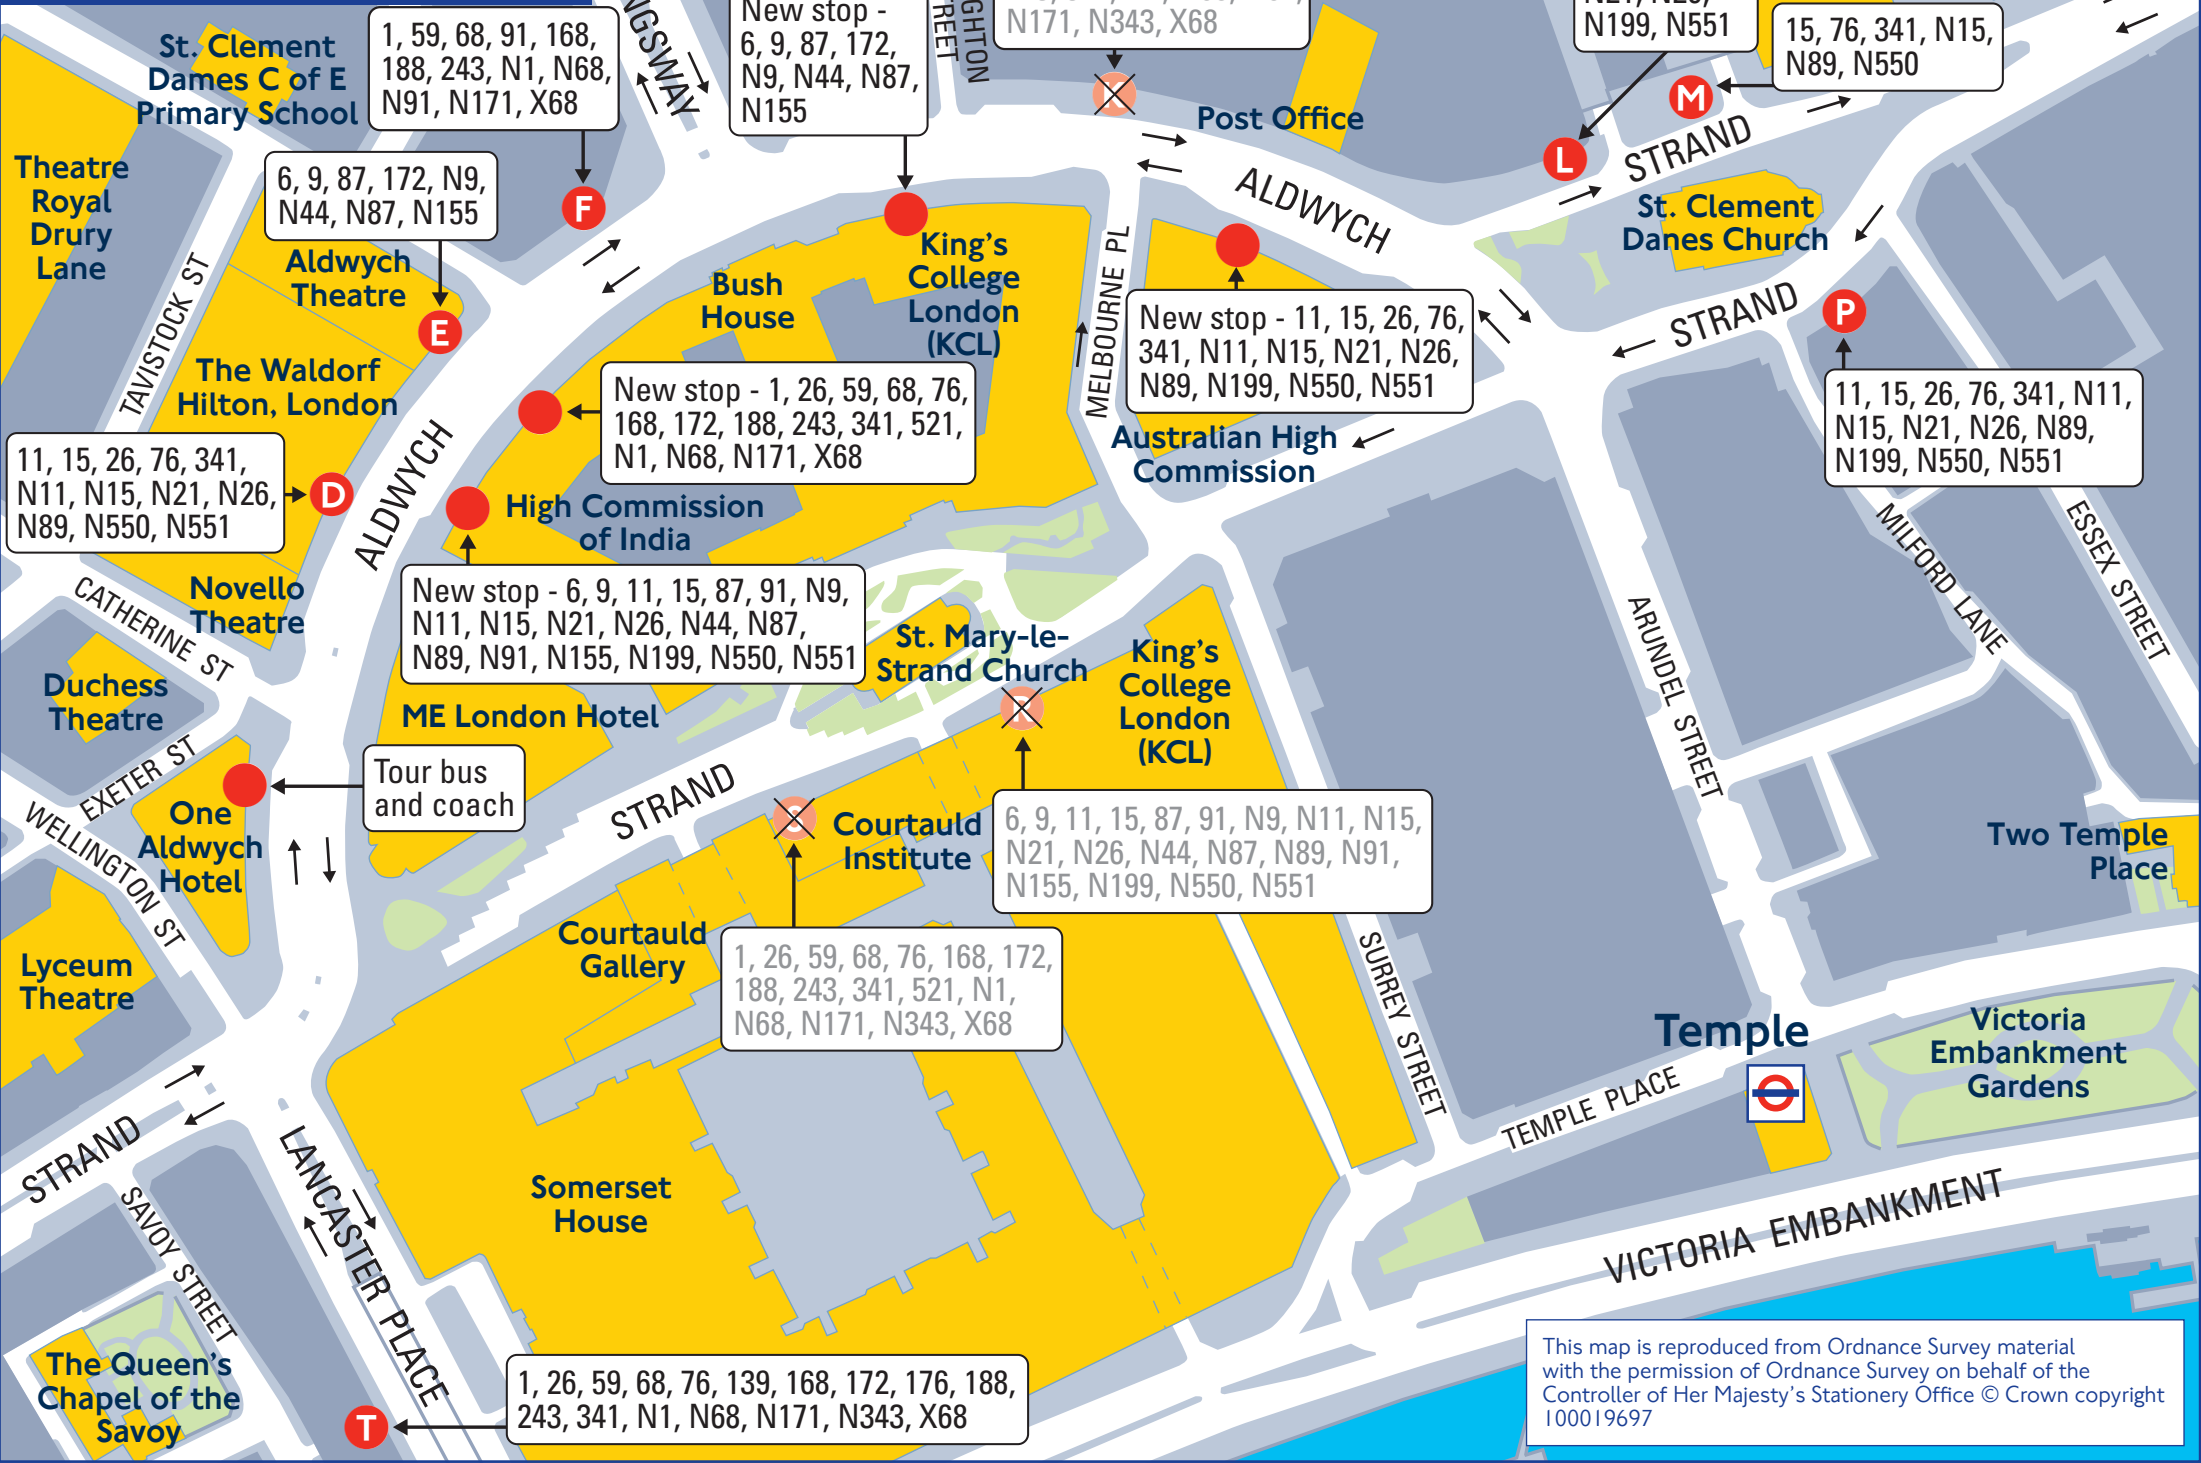

Proposed changes to bus stops on Aldwych and Strand

This map is reproduced from Ordnance Survey material with the permission of Ordnance Survey on behalf of the Controller of Her Majesty's Stationery Office © Crown copyright 100019697