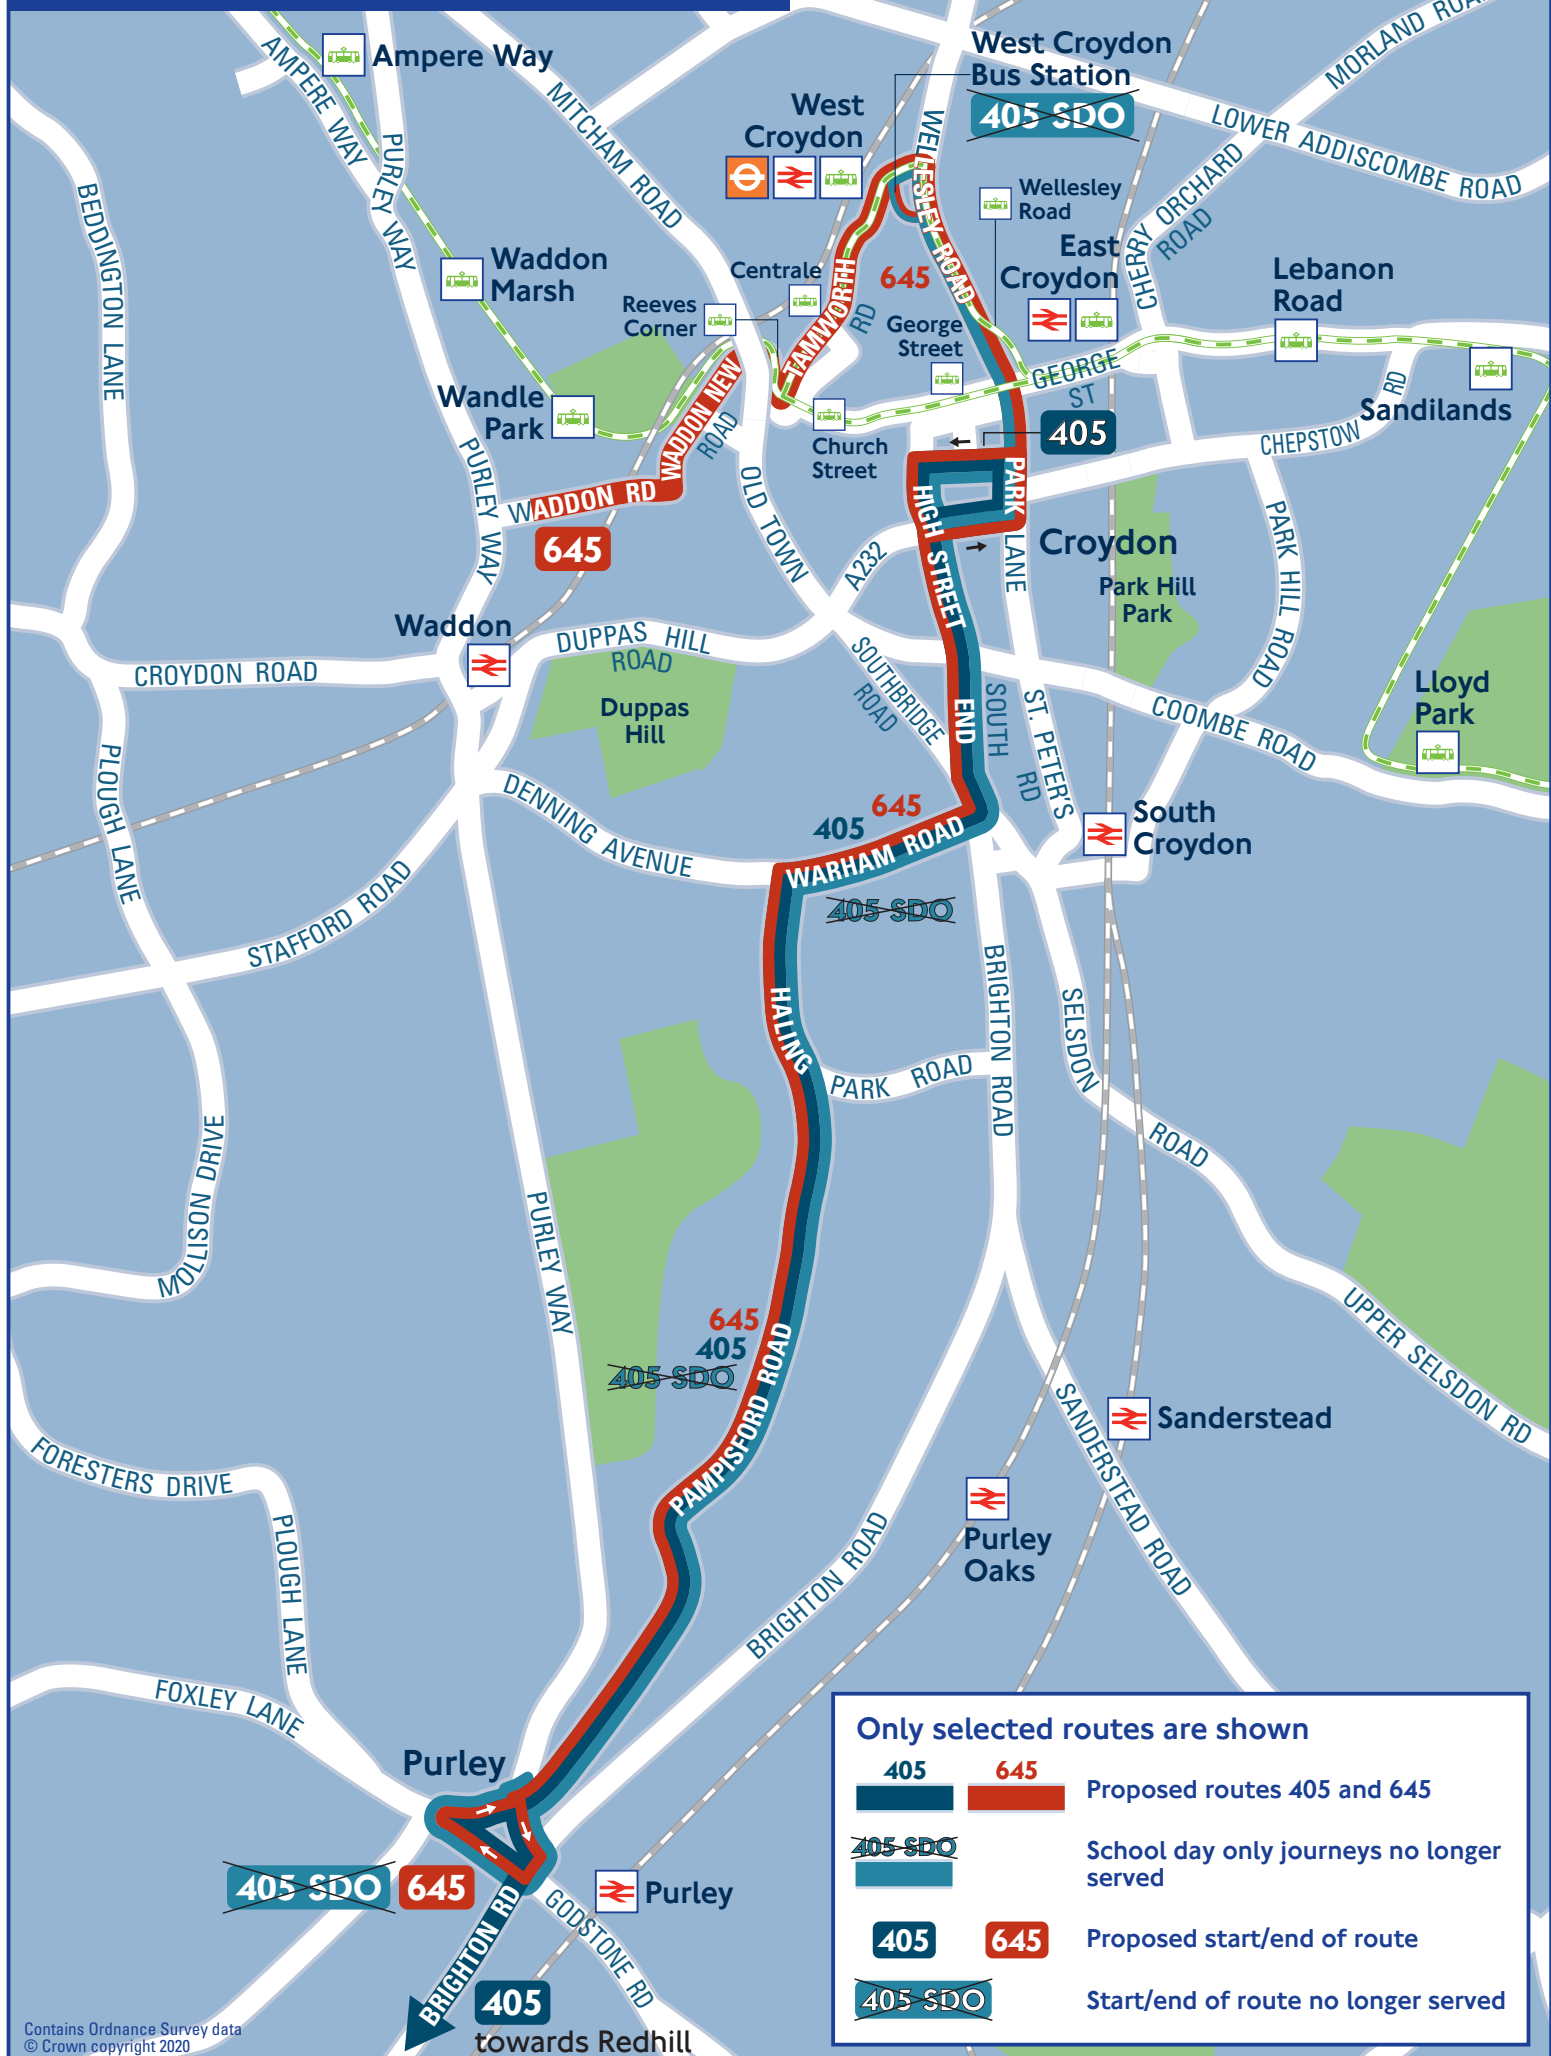

Proposed changes to route 405 and proposed new route 645

Only selected routes are shown

		Proposed routes 405 and 645
		School day only journeys no longer served
		Proposed start/end of route
		Start/end of route no longer served