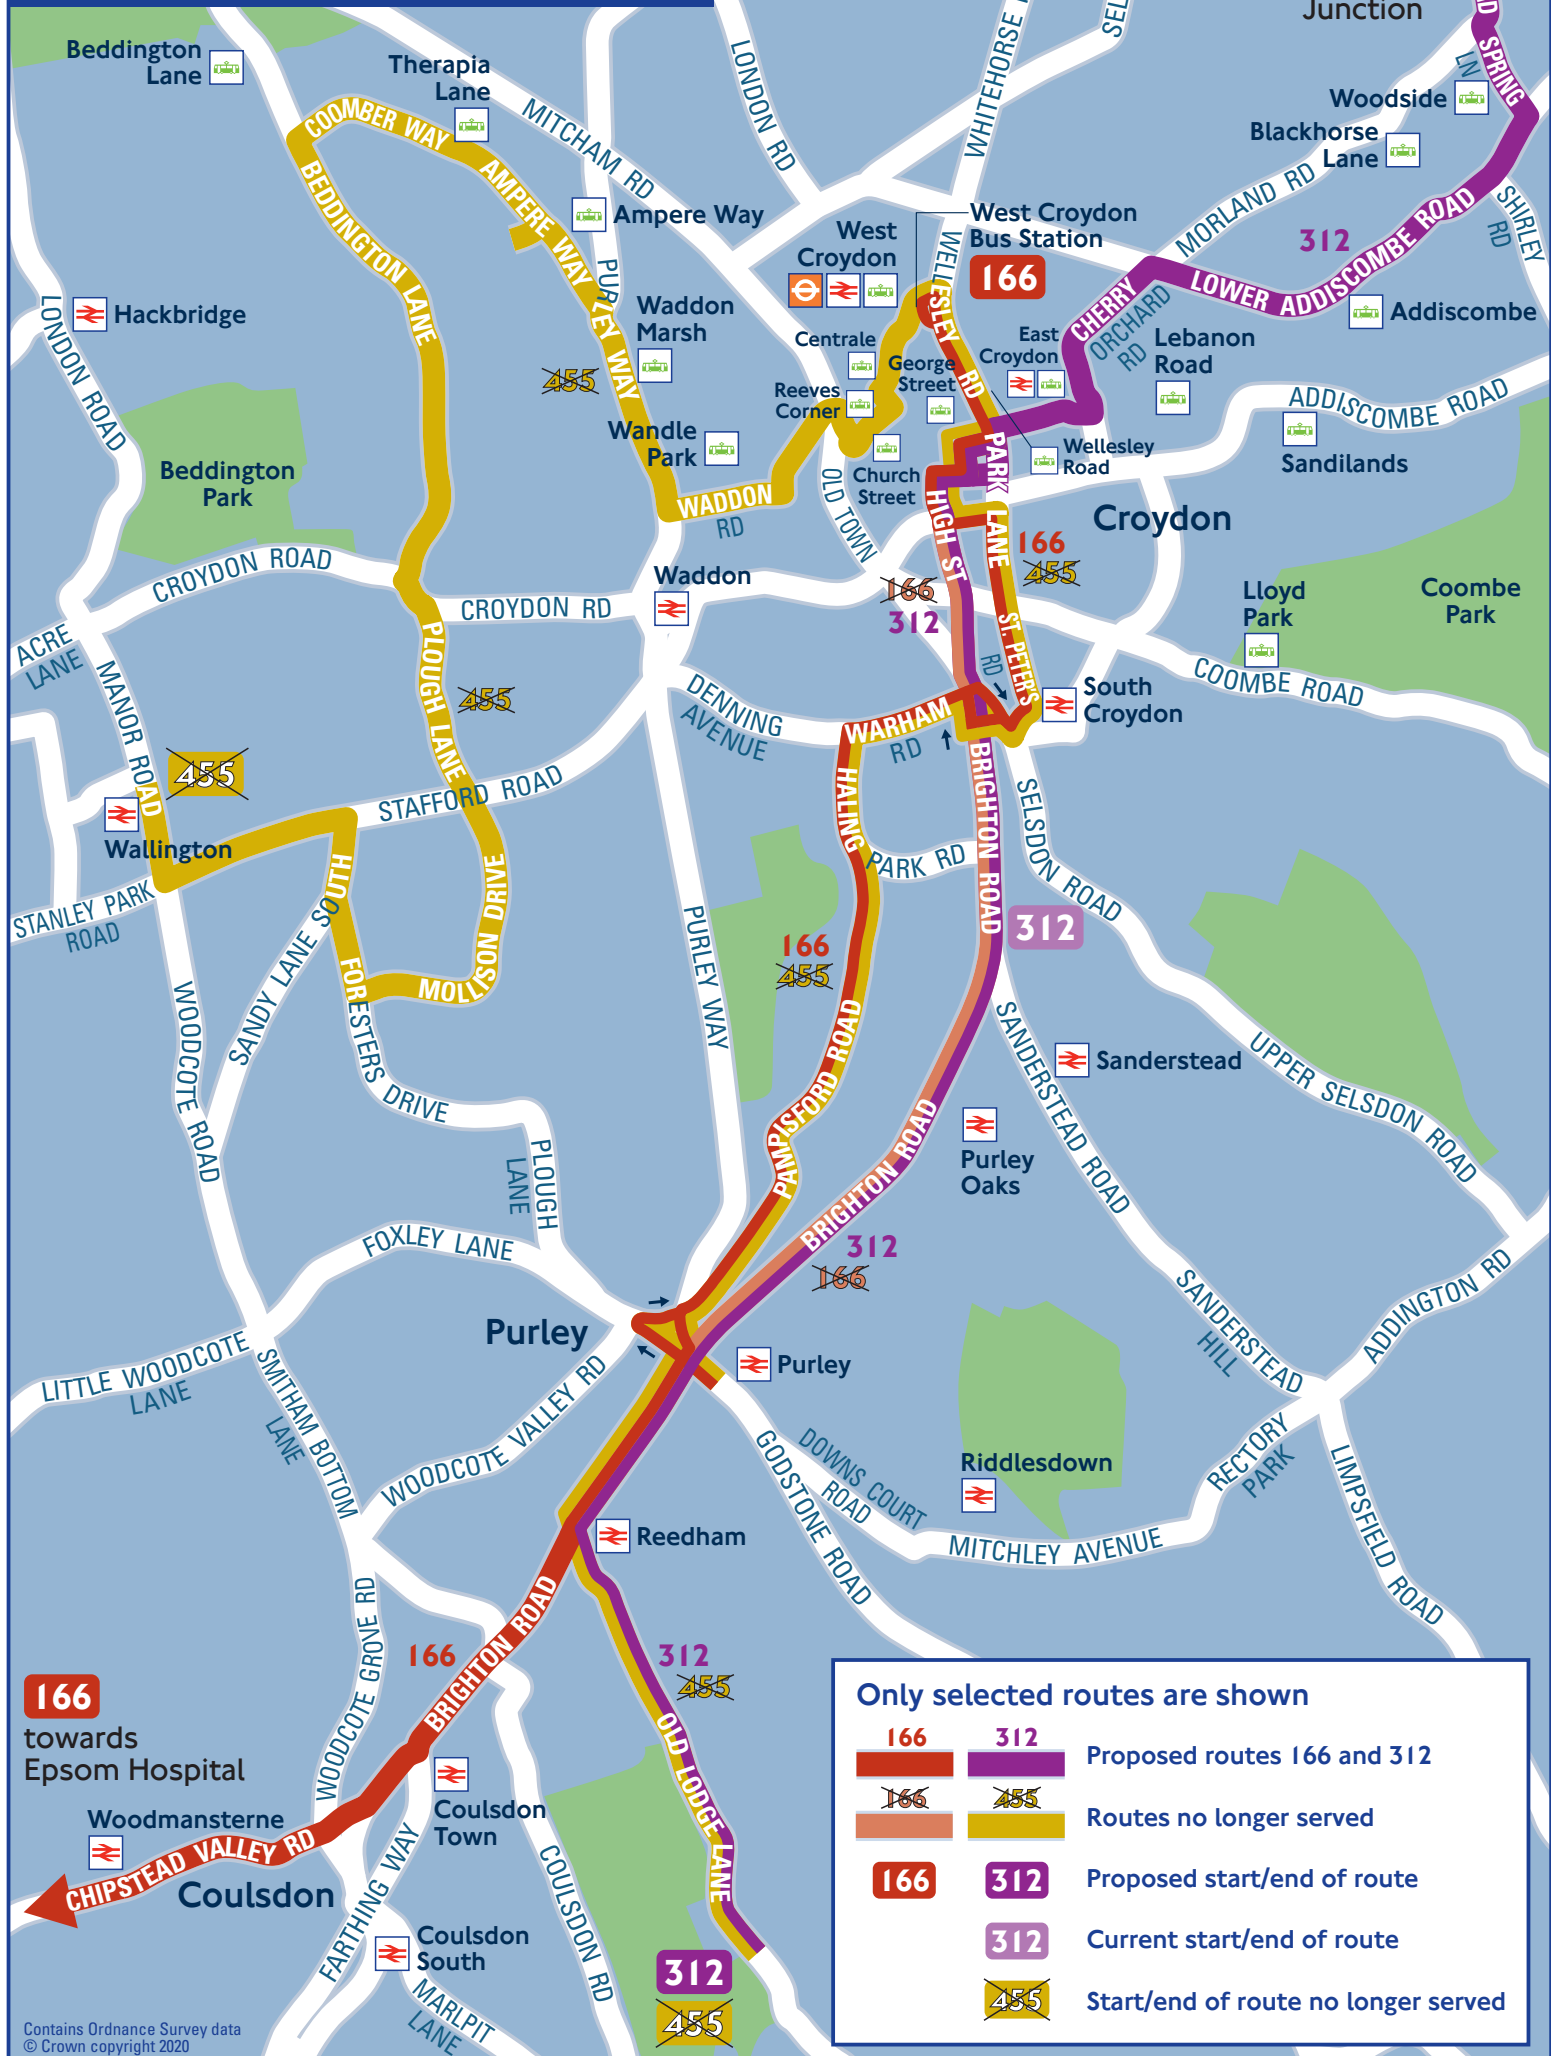

Proposed changes to routes 166, 312 and 455

Only selected routes are shown

		Proposed routes 166 and 312
		Routes no longer served
		Proposed start/end of route
		Current start/end of route
		Start/end of route no longer served