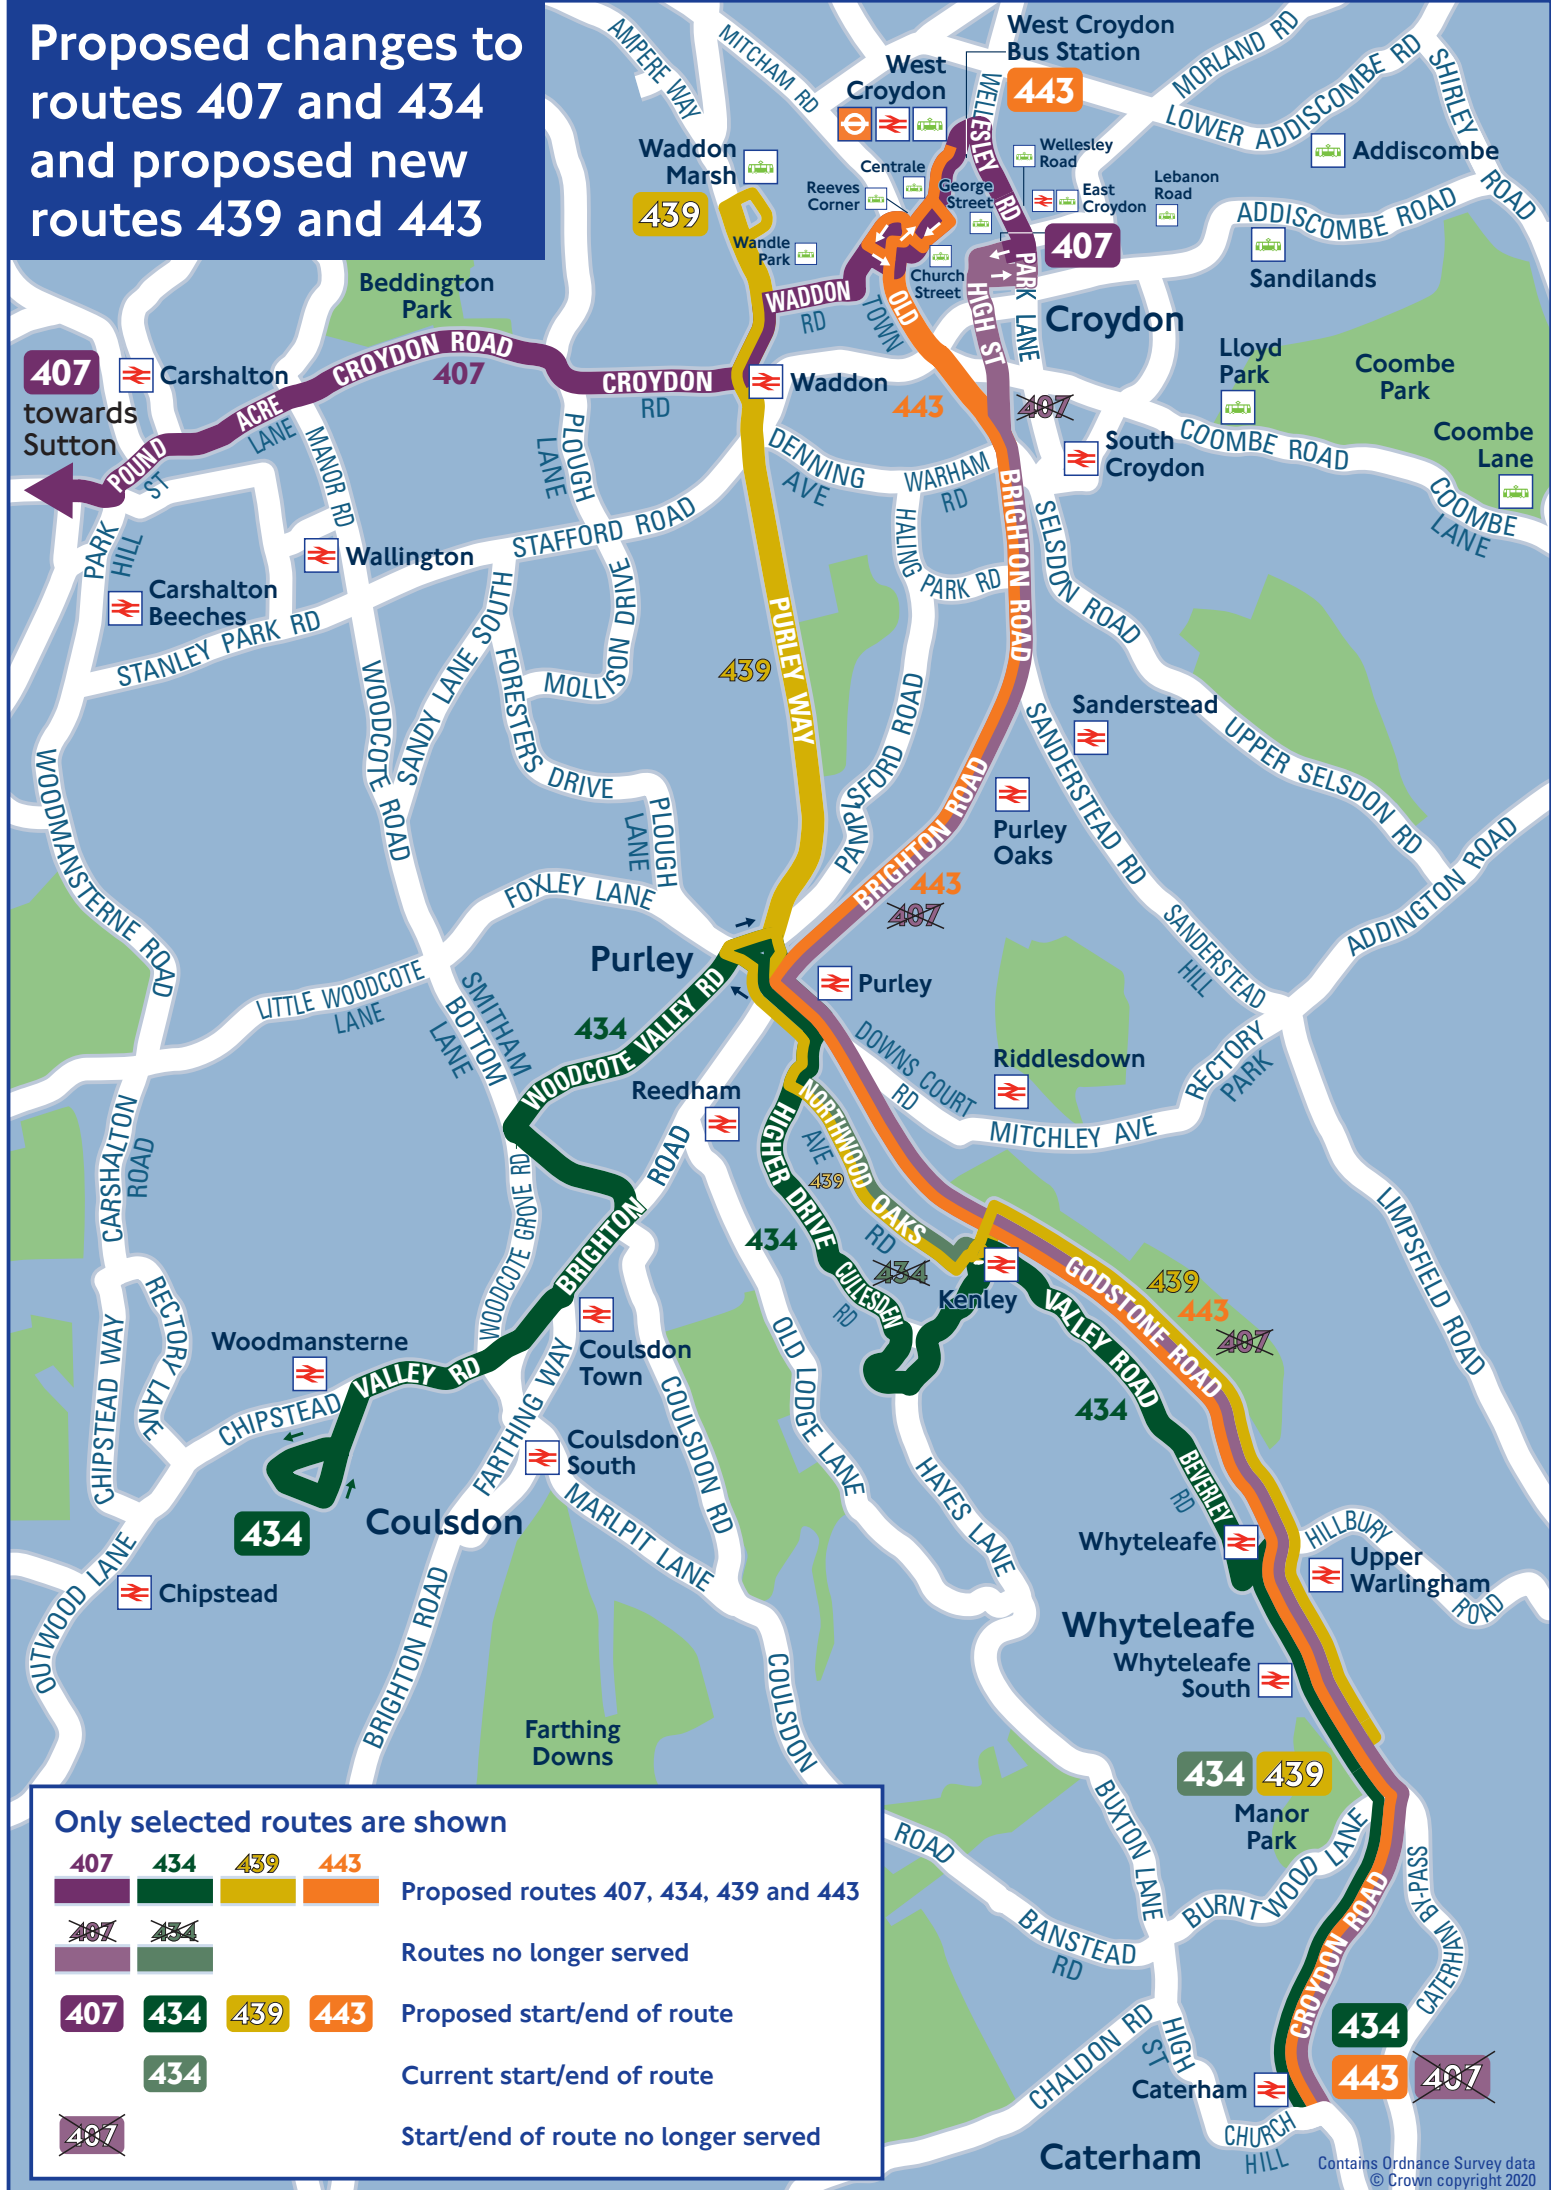

Proposed changes to routes 407 and 434 and proposed new routes 439 and 443

Only selected routes are shown

407 **434** **439** **443** Proposed routes 407, 434, 439 and 443

~~407~~ ~~434~~ Routes no longer served

407 **434** **439** **443** Proposed start/end of route

434 Current start/end of route

~~407~~ Start/end of route no longer served