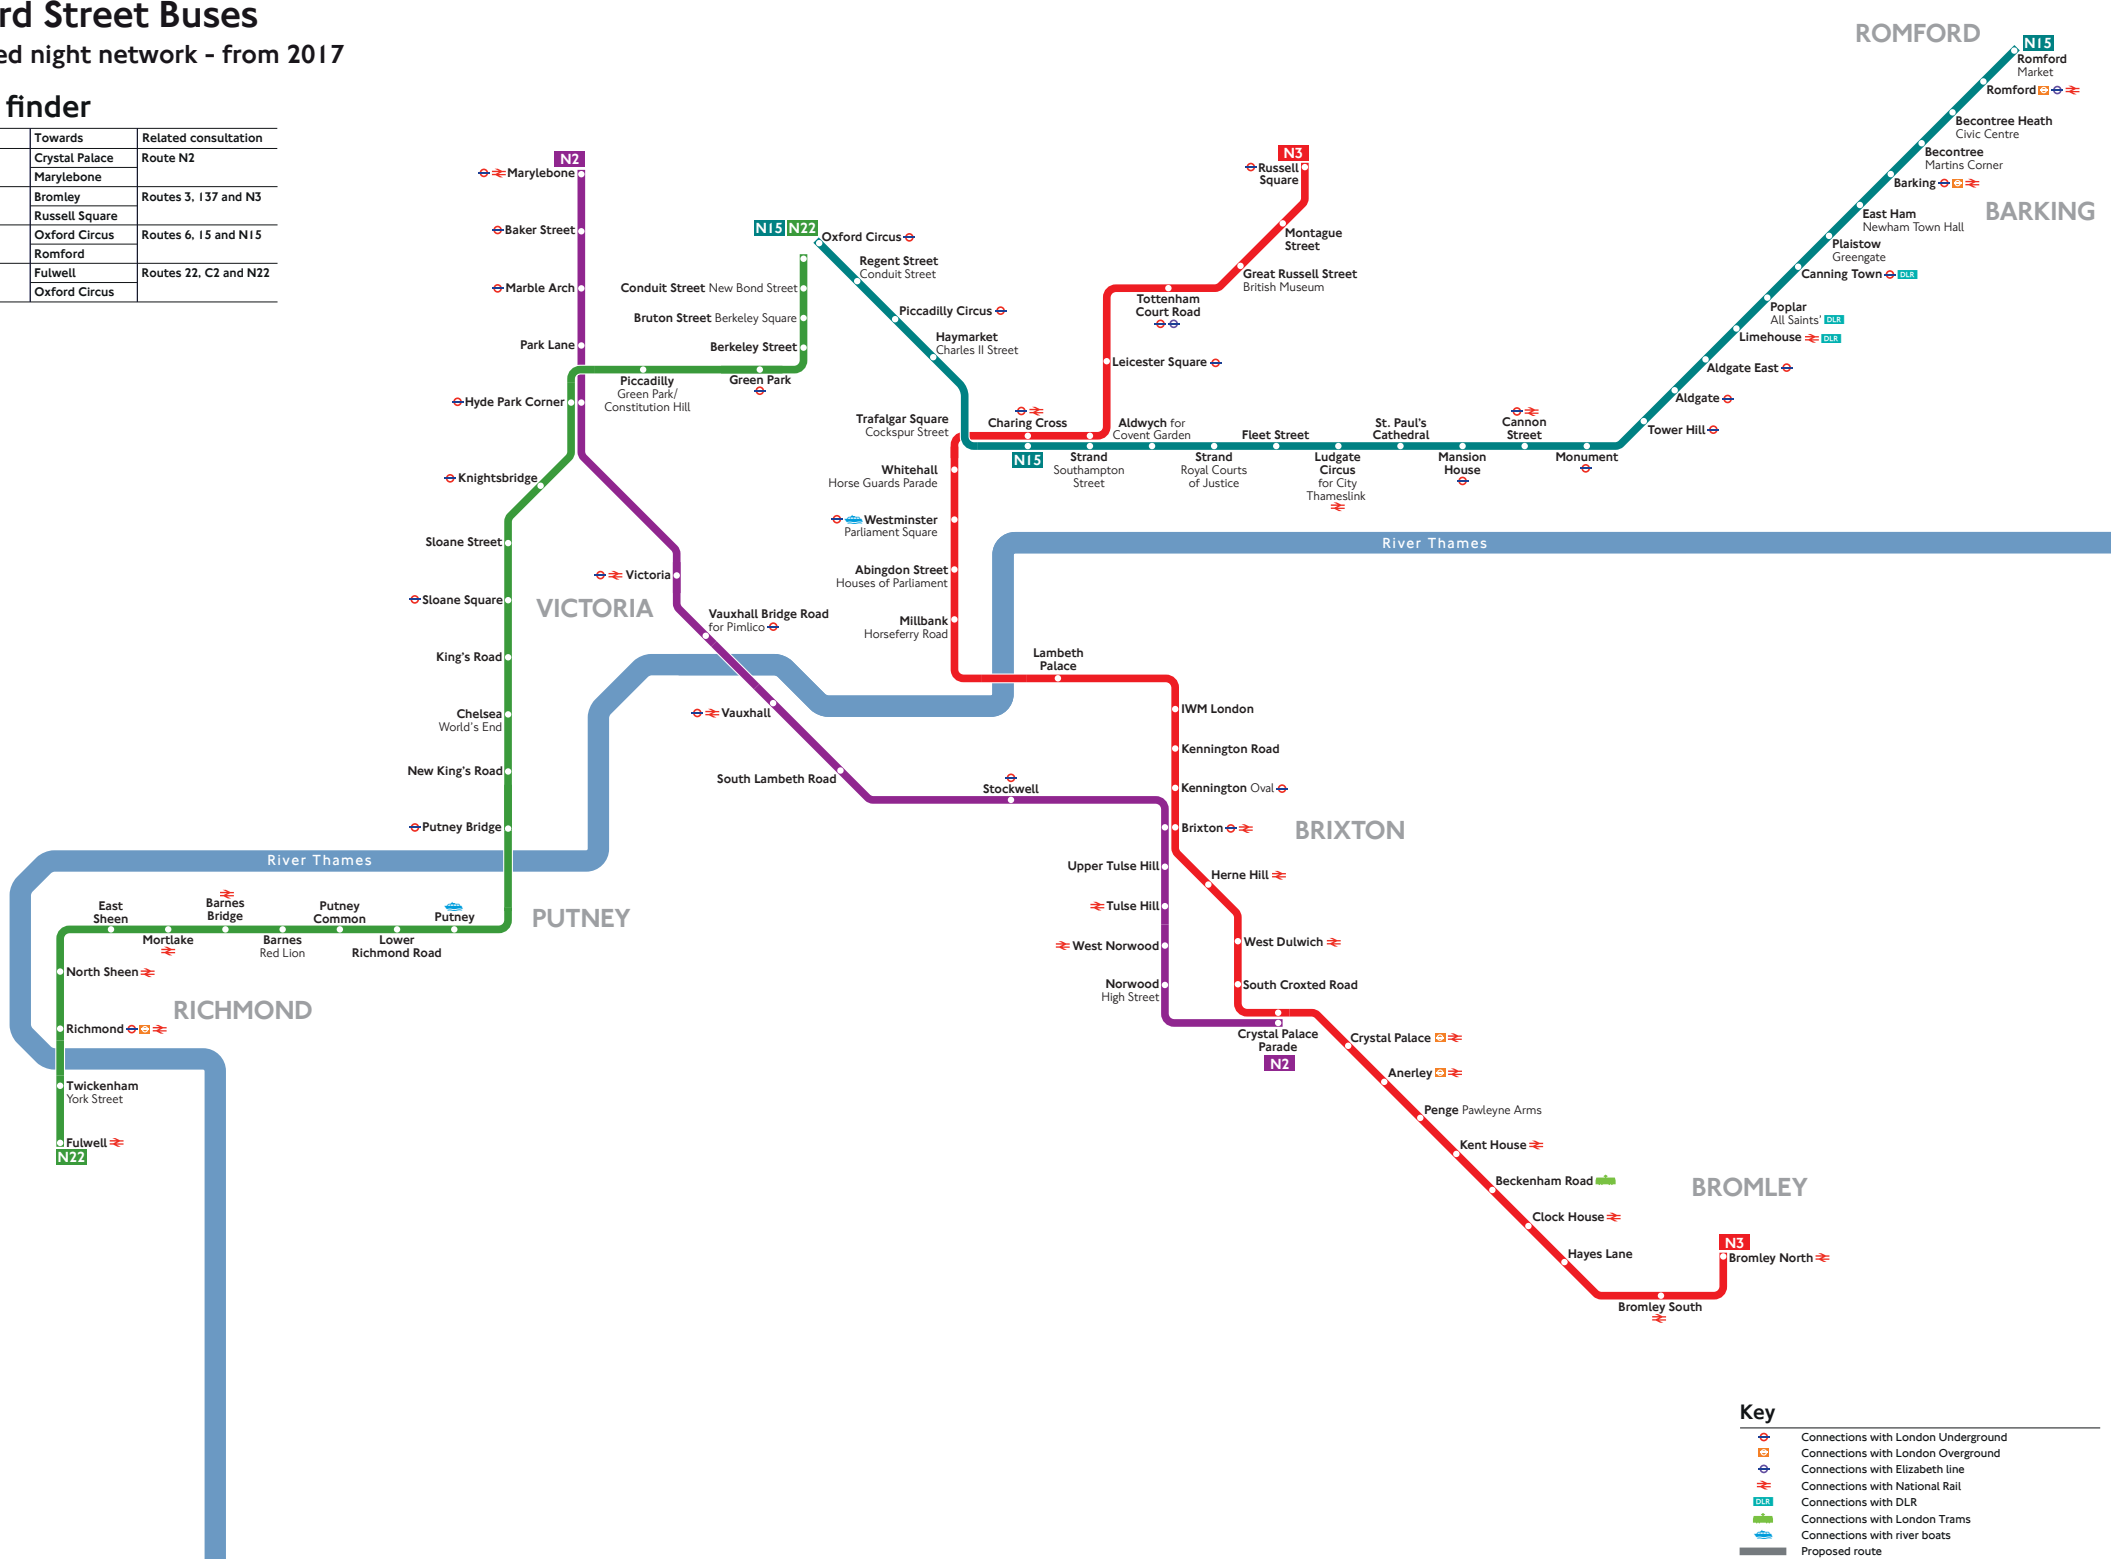

# Oxford Street Buses

## Proposed night network - from 2017

### Route finder

Bus route	Towards	Related consultation
<b>N2</b>	Crystal Palace Marylebone	Route N2
<b>N3</b>	Bromley Russell Square	Routes 3, I37 and N3
<b>N15</b>	Oxford Circus Romford	Routes 6, I5 and N15
<b>N22</b>	Fulwell Oxford Circus	Routes 22, C2 and N22

**Key**

- Connections with London Underground
- Connections with London Overground
- Connections with Elizabeth line
- Connections with National Rail
- Connections with DLR
- Connections with London Trams
- Connections with river boats
- Proposed route