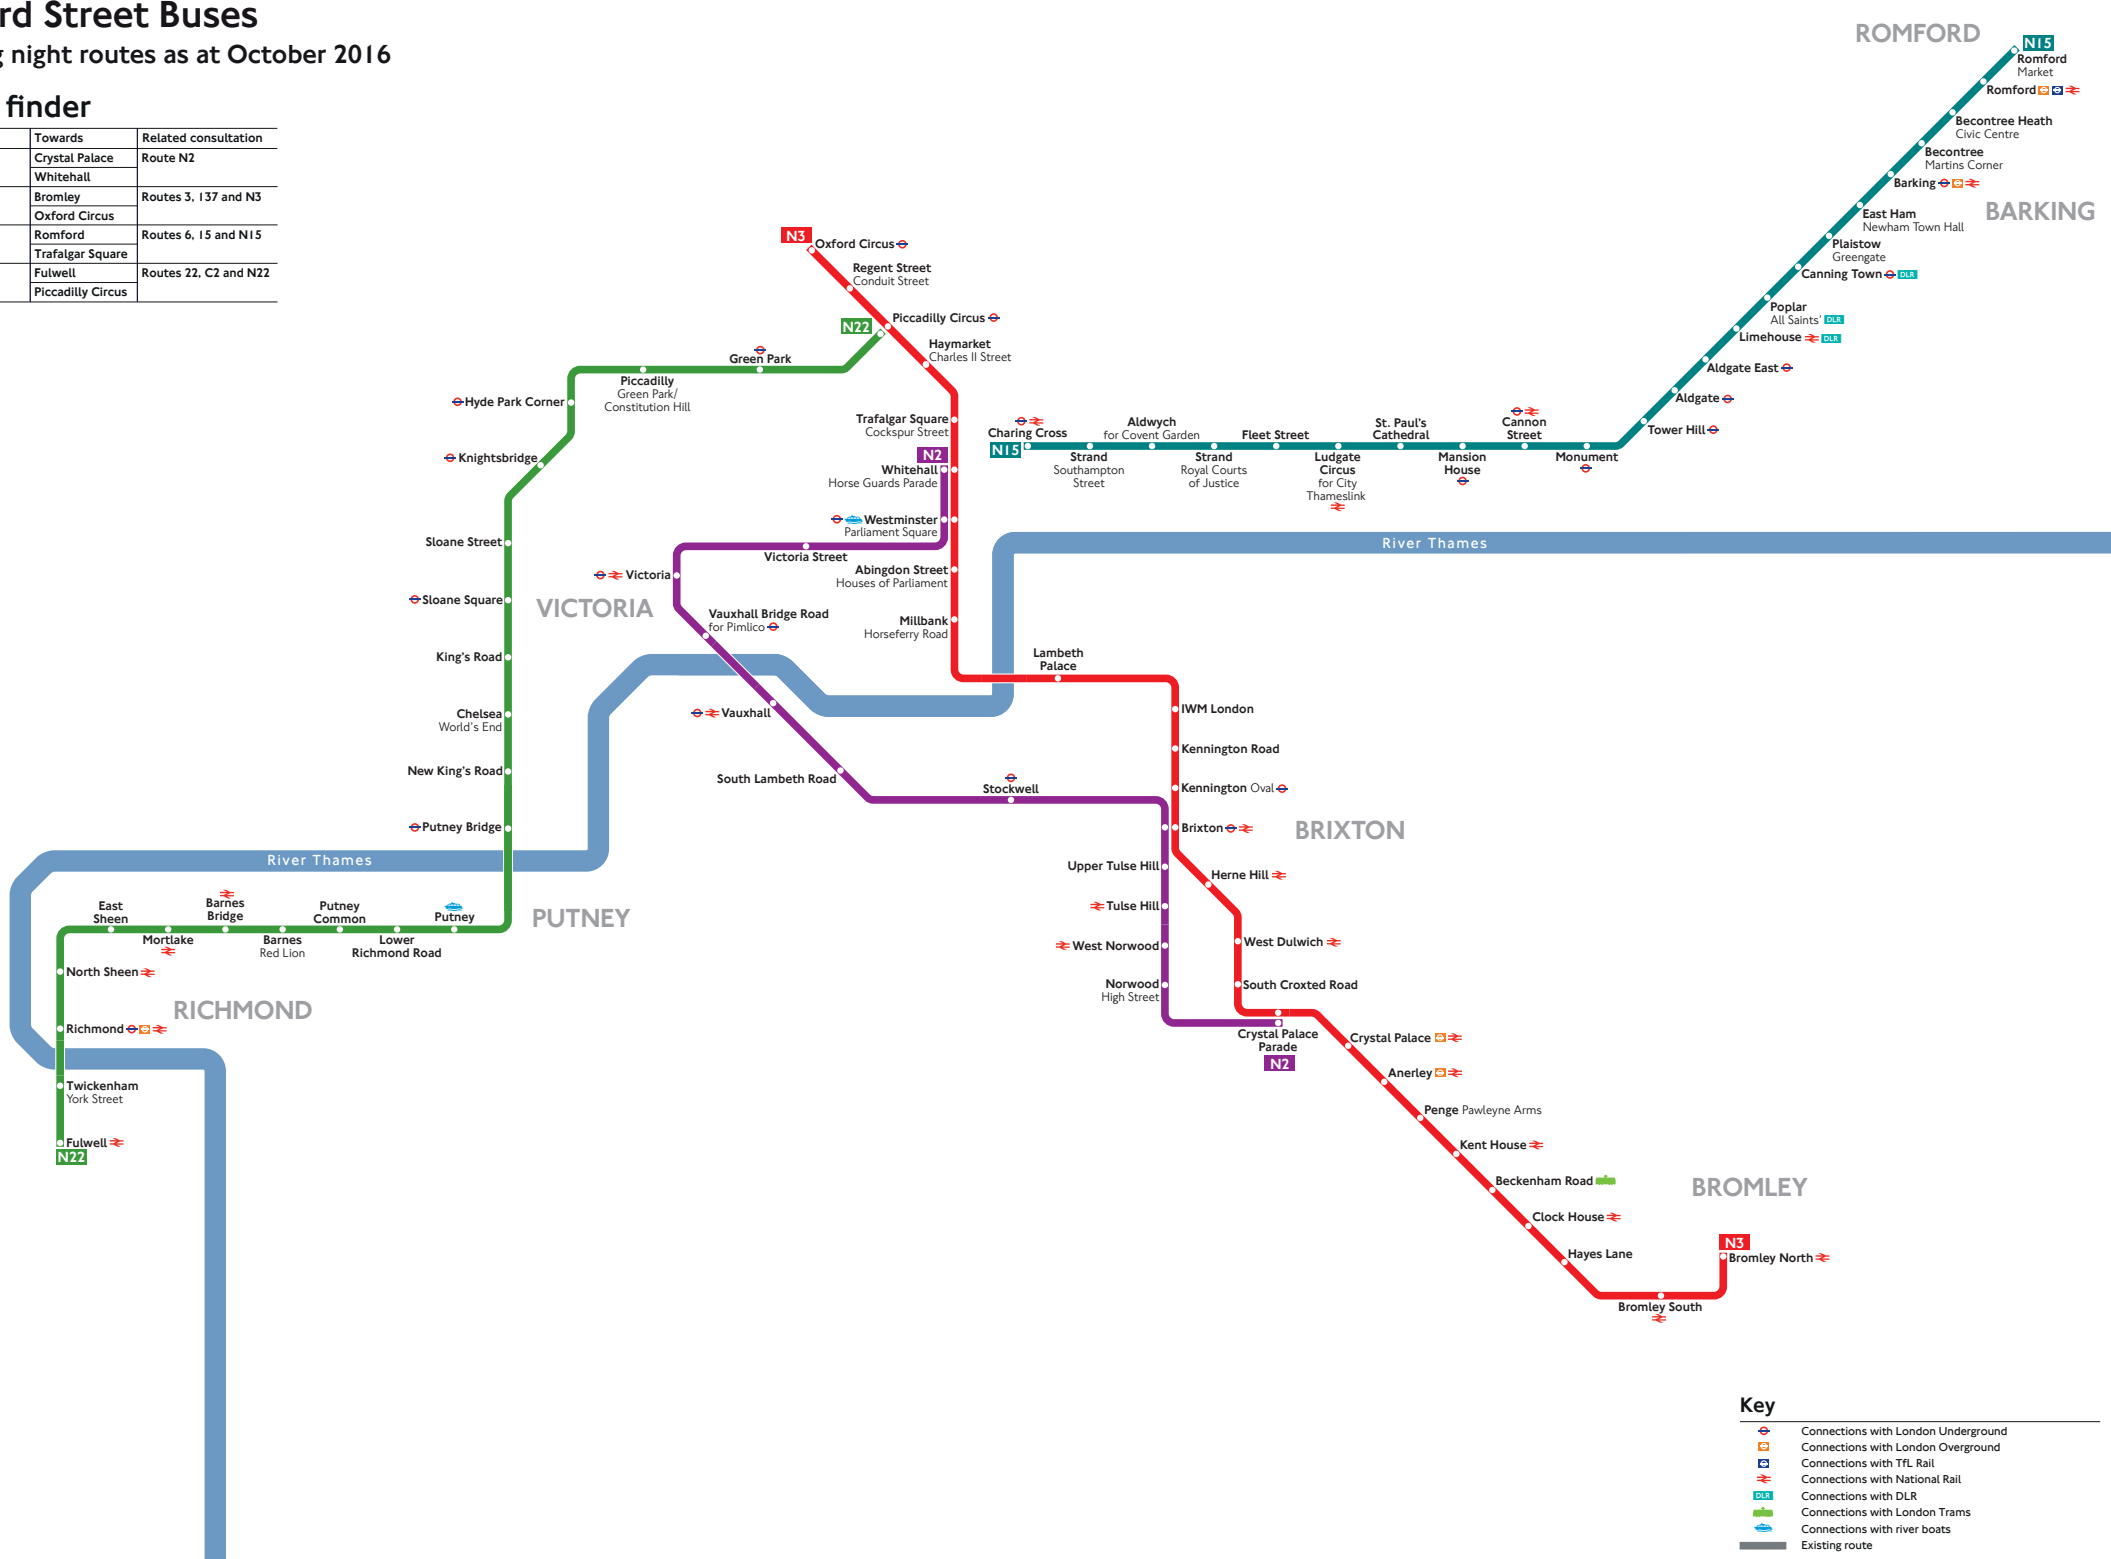

Oxford Street Buses

Existing night routes as at October 2016

Route finder

Bus route	Towards	Related consultation
N2	Crystal Palace Whitehall	Route N2
N3	Bromley Oxford Circus	Routes 3, 137 and N3
N15	Romford Trafalgar Square	Routes 6, 15 and N15
N22	Fulwell Piccadilly Circus	Routes 22, C2 and N22

Key

- Connections with London Underground
- Connections with London Overground
- Connections with TfL Rail
- Connections with National Rail
- Connections with DLR
- Connections with London Trams
- Connections with river boats
- Existing route