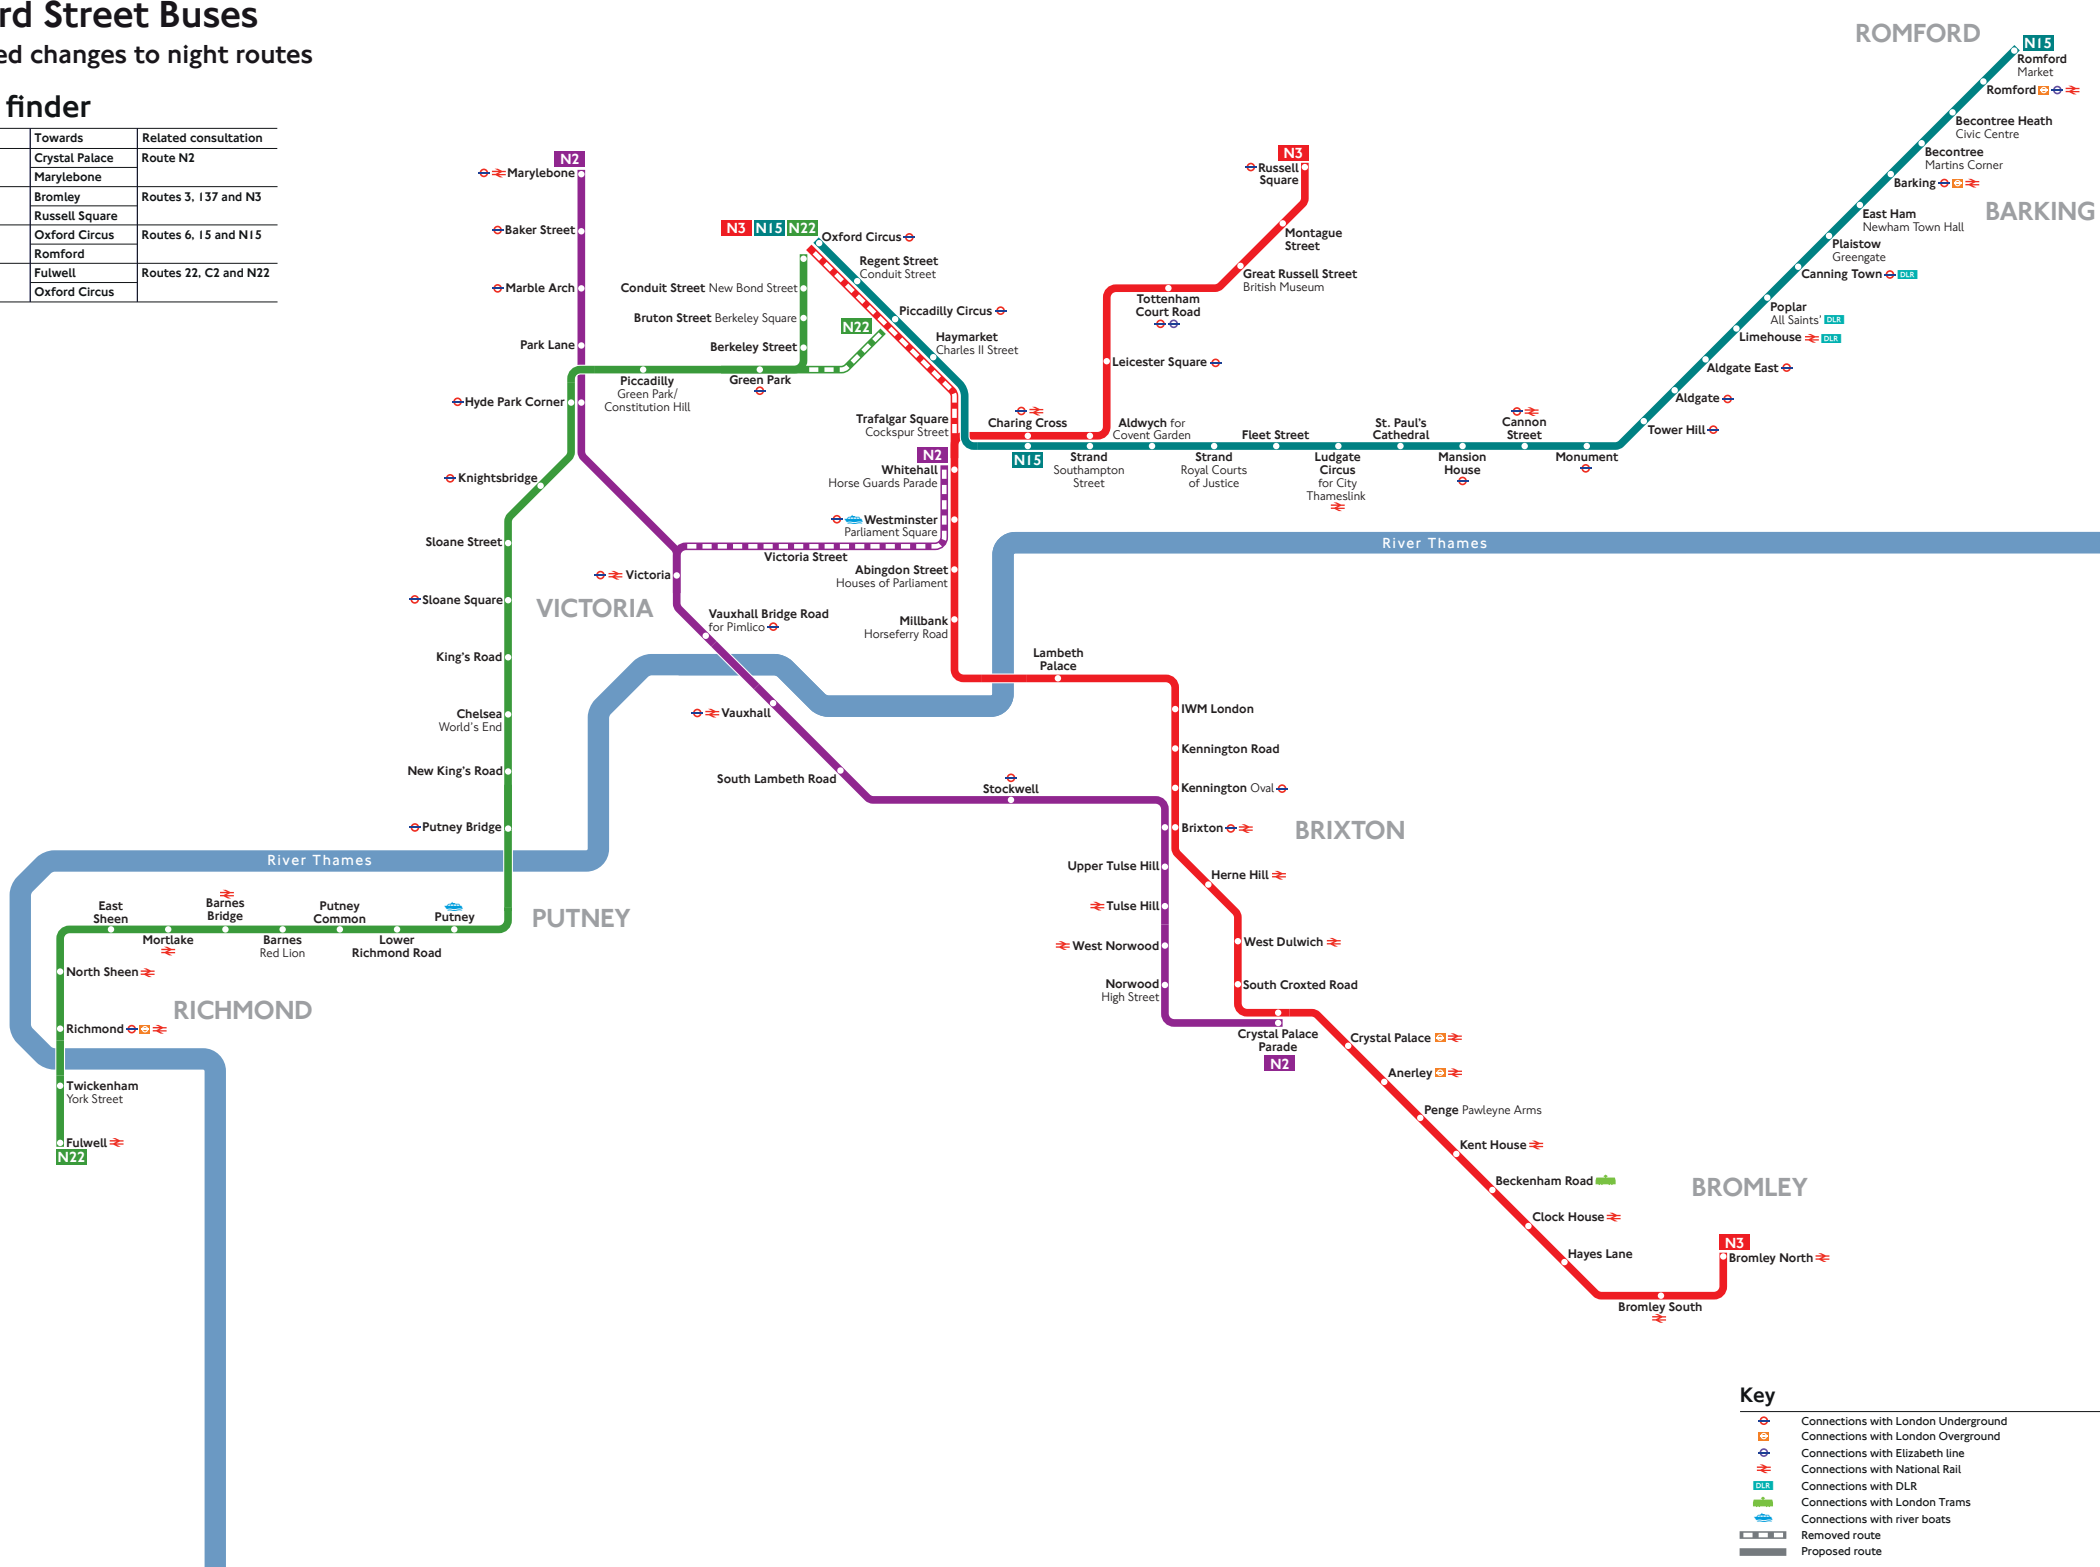

Oxford Street Buses

Proposed changes to night routes

Route finder

Bus route	Towards	Related consultation
N2	Crystal Palace Marylebone	Route N2
N3	Bromley Russell Square	Routes 3, 137 and N3
N15	Oxford Circus Romford	Routes 6, 15 and N15
N22	Fulwell Oxford Circus	Routes 22, C2 and N22

Key

- Connections with London Underground
- Connections with London Overground
- Connections with Elizabeth line
- Connections with National Rail
- Connections with DLR
- Connections with London Trams
- Connections with river boats
- Removed route
- Proposed route