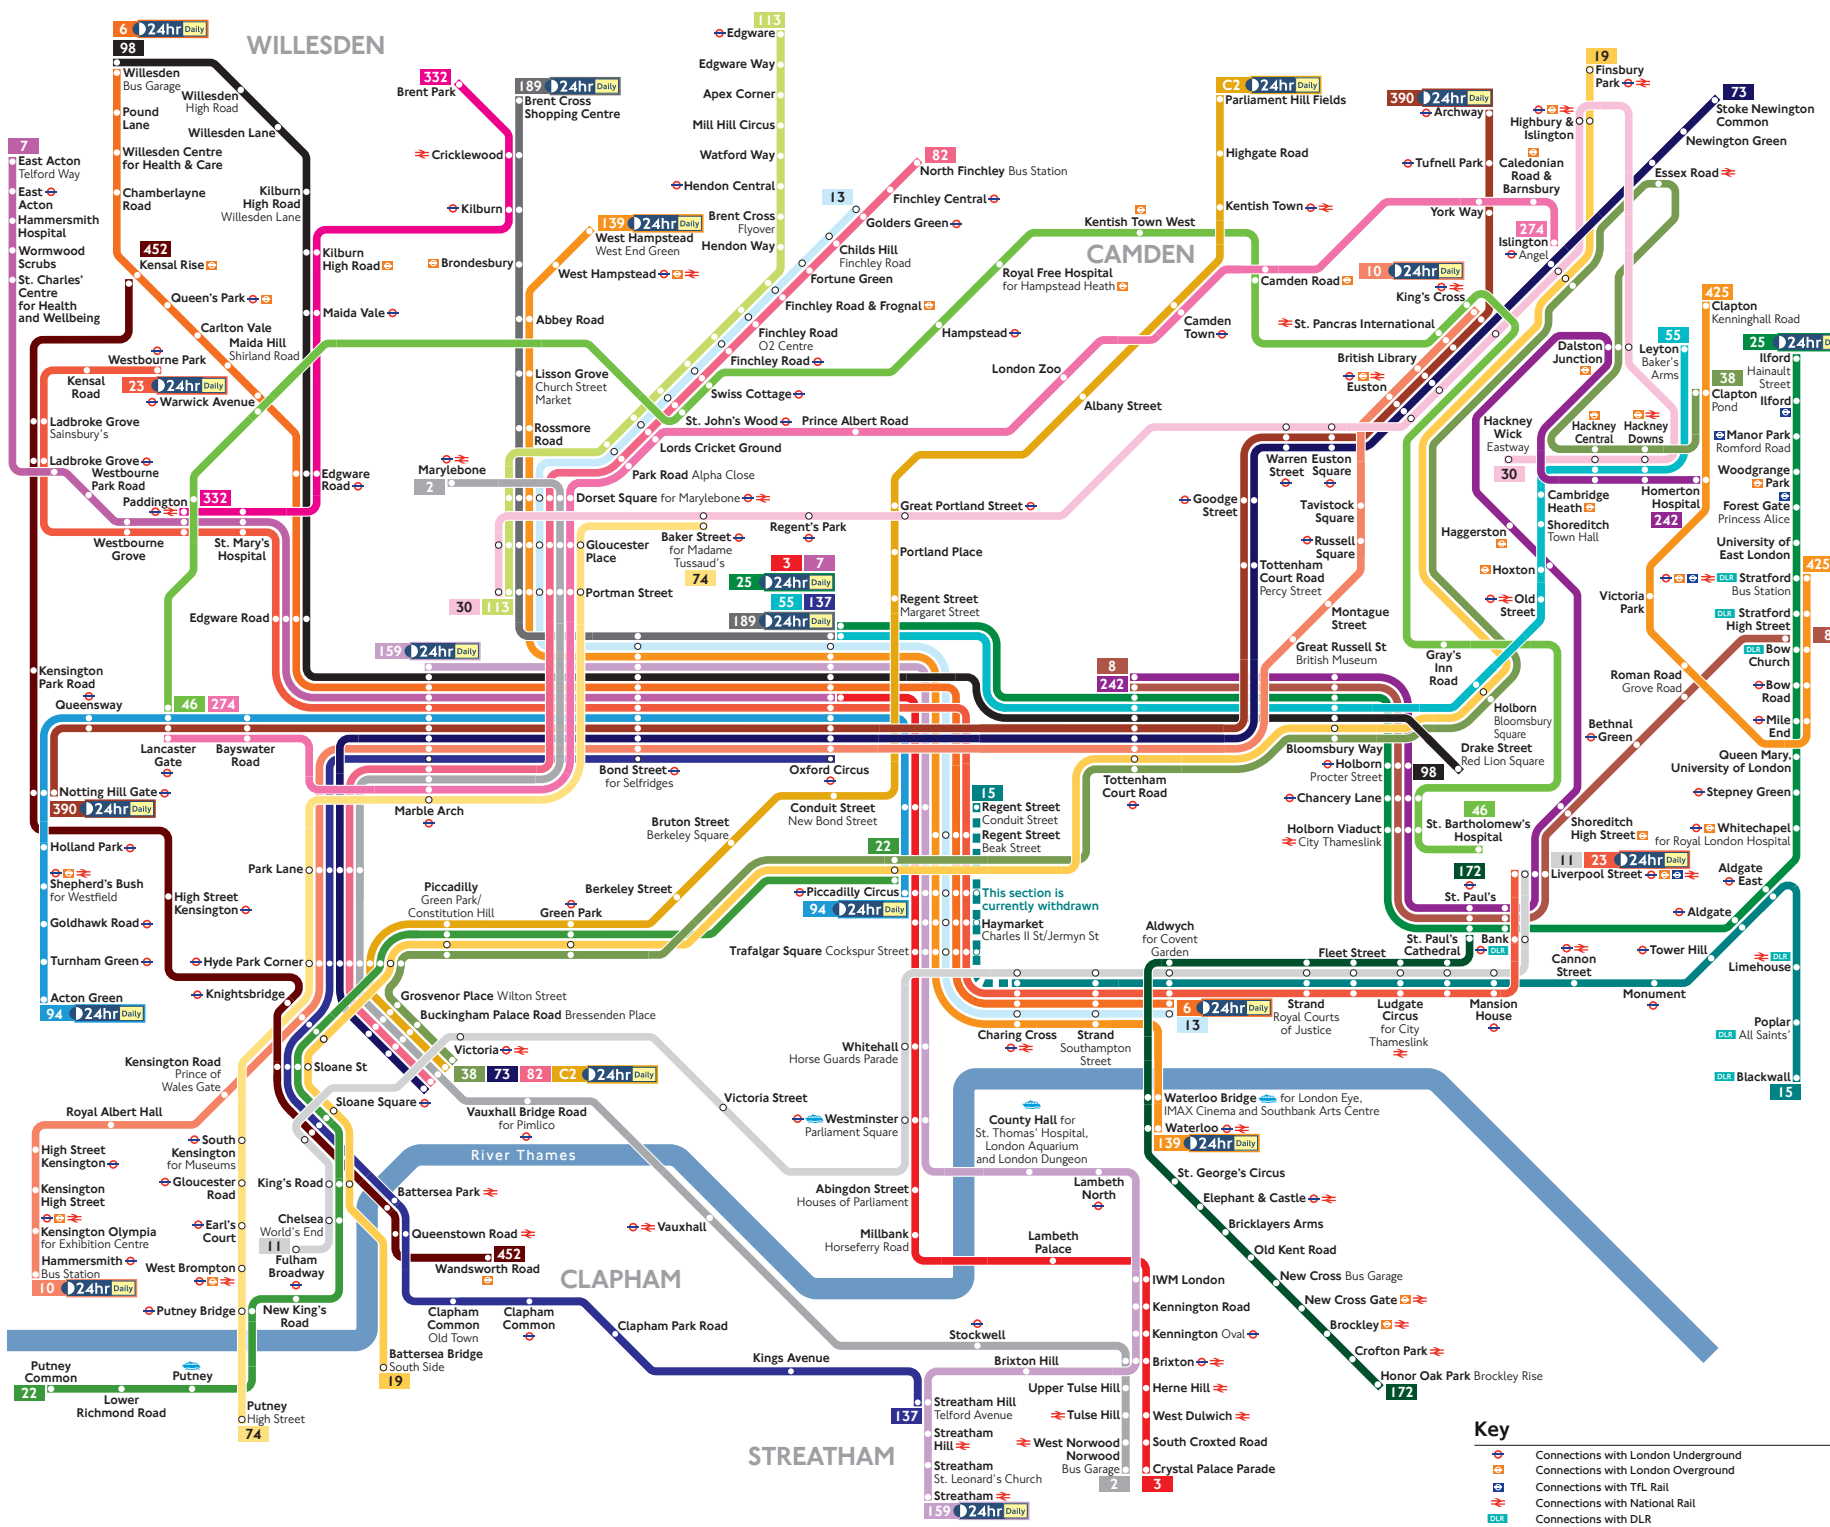

Oxford Street Buses

October 2016

Route finder

Bus route	Towards	Related consultation
2	Marylebone Northwood	
3	Crystal Palace Oxford Circus	Routes 3, 137 and N3
6	Aldwych Willesden	Routes 6, 15 and N15
7	East Acton Oxford Circus	
8	Bow Church Tottenham Ct Rd	Routes 8, 172 and 242
10	Hammersmith King's Cross	
11	Fulham Liverpool Street	
13	Aldwych Golders Green	Baker Street corridor scheme
15	Blackwall Regent Street	Routes 6, 15 and N15
19	Battersea Bridge Finsbury Park	
22	Piccadilly Circus Putney Common	Routes 22, C2 and N22
23	Liverpool Street Westbourne Park	Routes 23, 46, 332 and 452
25	Oxford Circus Ilford	Routes 25 and 425
30	Hackney Wick Portman Street	
38	Clapton Victoria	
46	Lancaster Gate St. Bartholomew's Hospital	Routes 23, 46, 332 and 452
55	Oxford Circus Leyton	
73	Stoke Newington Victoria	Routes 73 and 390
74	Baker Street Putney	
82	North Finchley Victoria	Baker Street corridor scheme
94	Acton Green Piccadilly Circus	
98	Holborn Willesden	
113	Edgware Portman Street	Baker Street corridor scheme
137	Oxford Circus Streatham Hill	Routes 3, 137 and N3
139	Waterloo West Hampstead	Baker Street corridor scheme
159	Marble Arch Streatham	
172	Honor Oak Park St. Paul's	Routes 8, 172 and 242
189	Brent Cross Oxford Circus	Baker Street corridor scheme
242	Homerton Hospital Tottenham Ct Rd	Routes 8, 172 and 242
274	Islington Lancaster Gate	
332	Brent Park Paddington	Routes 23, 46, 332 and 452
390	Archway Notting Hill Gate	Routes 73 and 390
425	Clapton Stratford	Routes 25 and 425
452	Kensal Rise Wandsworth Rd	Routes 23, 46, 332 and 452
C2	Parliament Hill Fields Victoria	Routes 22, C2 and N22

Key

- Connections with London Underground
- Connections with London Overground
- Connections with TfL Rail
- Connections with National Rail
- Connections with DLR
- Connections with river boats
- Existing route