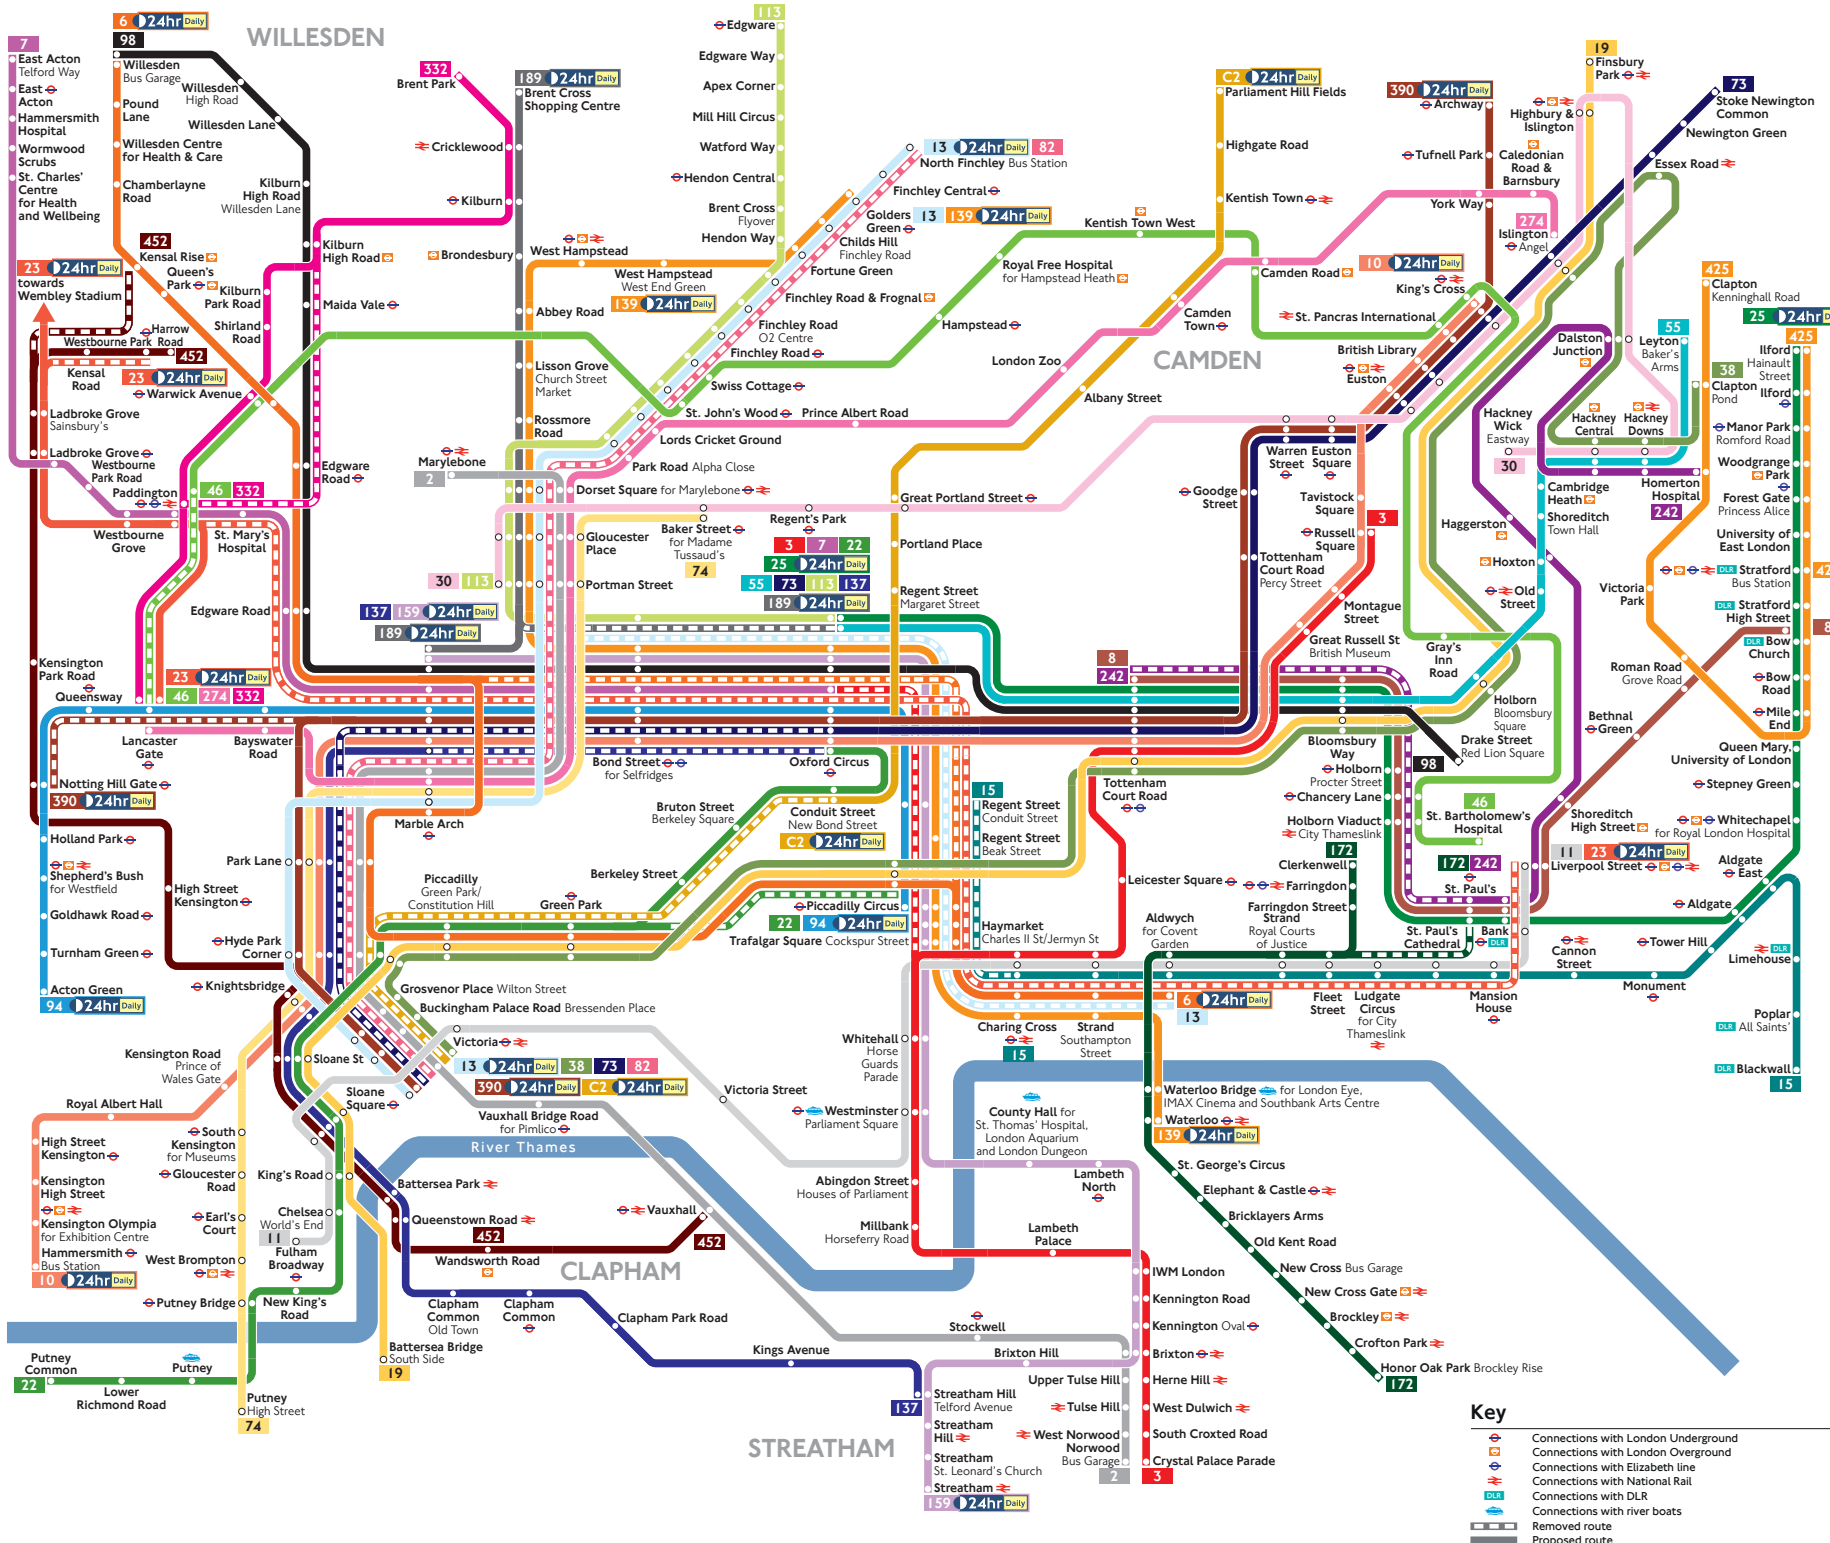

# Oxford Street Buses

## Proposed changes

### Route finder

Bus route	Towards	Related consultation
2	Marylebone Norwood	
3	Crystal Palace Russell Square	Routes 3, 137 and N3
6	Aldwych Willesden	Routes 6, 15 and N15
7	East Acton Oxford Circus	
8	Bow Church Tottenham Ct Rd	Routes 8, 172 and 242
10	Hammersmith King's Cross	
11	Fulham Liverpool Street	City of London scheme
13	North Finchley Victoria	Baker Street corridor scheme
15	Blackwall Trafalgar Square	Routes 6, 15 and N15
19	Battersea Bridge Finsbury Park	
22	Oxford Circus Putney Common	Routes 22, C2 and N22
23	Lancaster Gate Wembley Stadium	Routes 23, 46, 332 and 452 City of London scheme
25	Oxford Circus Ilford	Routes 25 and 425
30	Hackney Wick Portman Street	
38	Clapton Victoria	
46	Paddington St. Bartholomew's Hospital	Routes 23, 46, 332 and 452
55	Oxford Circus Leyton	
73	Oxford Circus Stoke Newington	Routes 73 and 390
74	Baker Street Shepherd's Bush for Westfield	
82	Putney Route withdrawn	Baker Street corridor scheme
94	Acton Green Piccadilly Circus	
98	Holborn Willesden	
113	Edgware Oxford Circus	Baker Street corridor scheme
137	Marble Arch Streatham Hill	Routes 3, 137 and N3
139	Golders Green Waterloo	Baker Street corridor scheme
159	Marble Arch Streatham	
172	Farringdon Honor Oak Park	Routes 8, 172 and 242
189	Brent Cross Marble Arch	Baker Street corridor scheme
242	Homerton Hospital St. Paul's	Routes 8, 172 and 242
274	Islington Lancaster Gate	
332	Brent Park Lancaster Gate	Routes 23, 46, 332 and 452
390	Archway Victoria	Routes 73 and 390
425	Clapton Ilford	Routes 25 and 425
452	Harrow Road Vauxhall	Routes 23, 46, 332 and 452
C2	Conduit Street Parliament Hill Fields	Routes 22, C2 and N22

**Key**

- Connections with London Underground
- Connections with London Overground
- Connections with Elizabeth line
- Connections with National Rail
- Connections with DLR
- Connections with river boats
- Removed route
- Proposed route