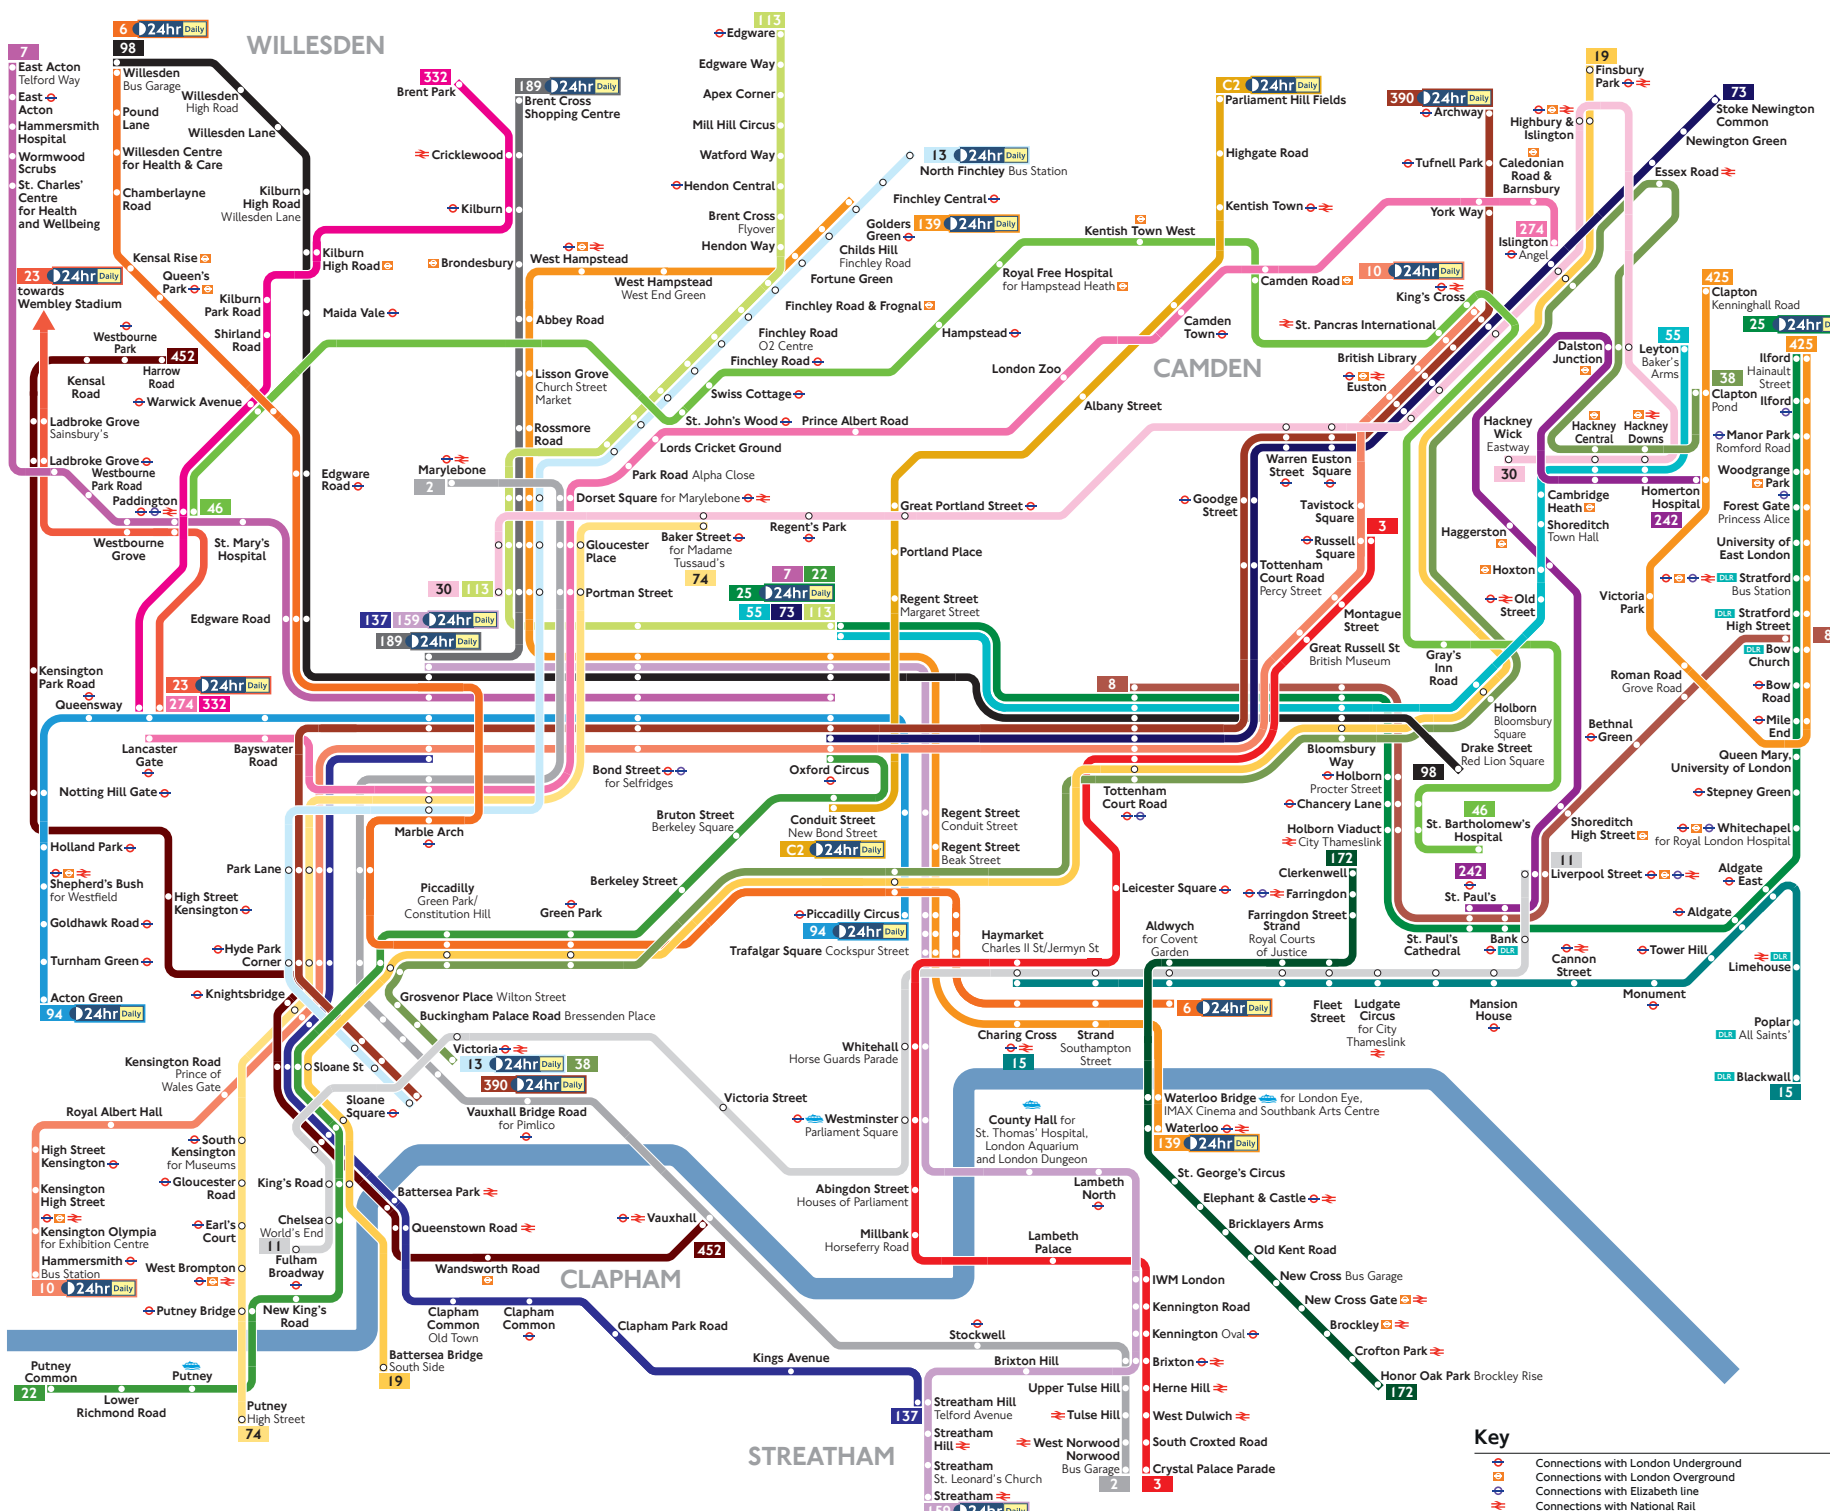

Key

- Connections with London Underground
- Connections with London Overground
- Connections with Elizabeth line
- Connections with National Rail
- Connections with DLR
- Connections with river boats
- Removed route
- Proposed route

Key

- Connections with London Underground
- Connections with London Overground
- Connections with Elizabeth line
- Connections with National Rail
- Connections with DLR
- Connections with river boats
- Proposed route