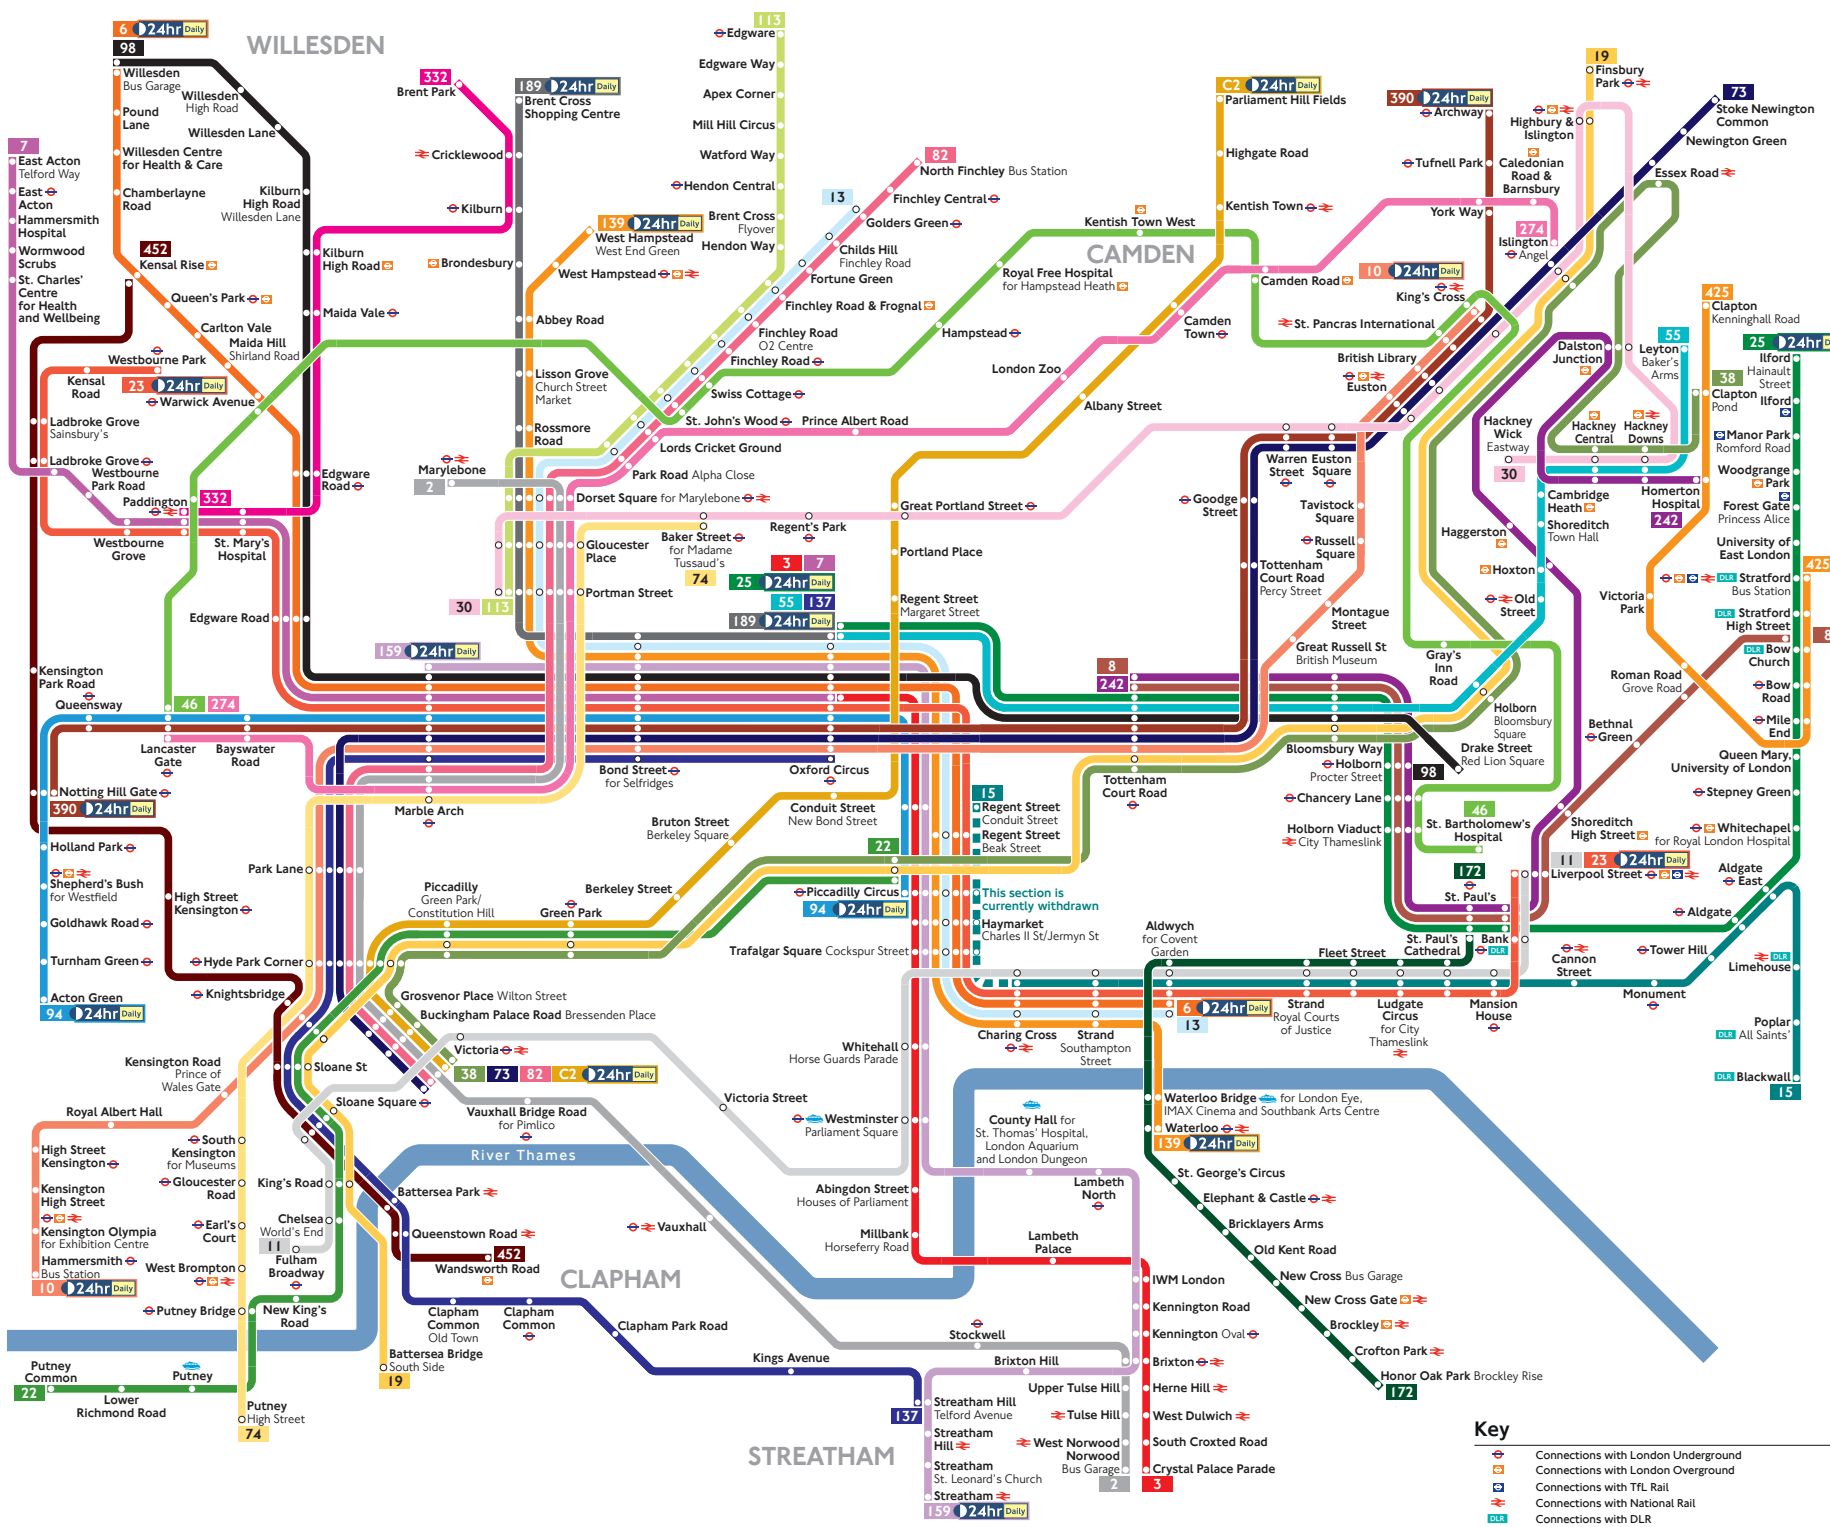

Key

- Connections with London Underground
- Connections with London Overground
- Connections with TfL Rail
- Connections with National Rail
- Connections with DLR
- Connections with river boats
- Existing route

Key

- Connections with London Underground
- Connections with London Overground
- Connections with Elizabeth line
- Connections with National Rail
- Connections with DLR
- Connections with river boats
- Removed route
- Proposed route

Key

- Connections with London Underground
- Connections with London Overground
- Connections with Elizabeth line
- Connections with National Rail
- Connections with DLR
- Connections with river boats
- Proposed route