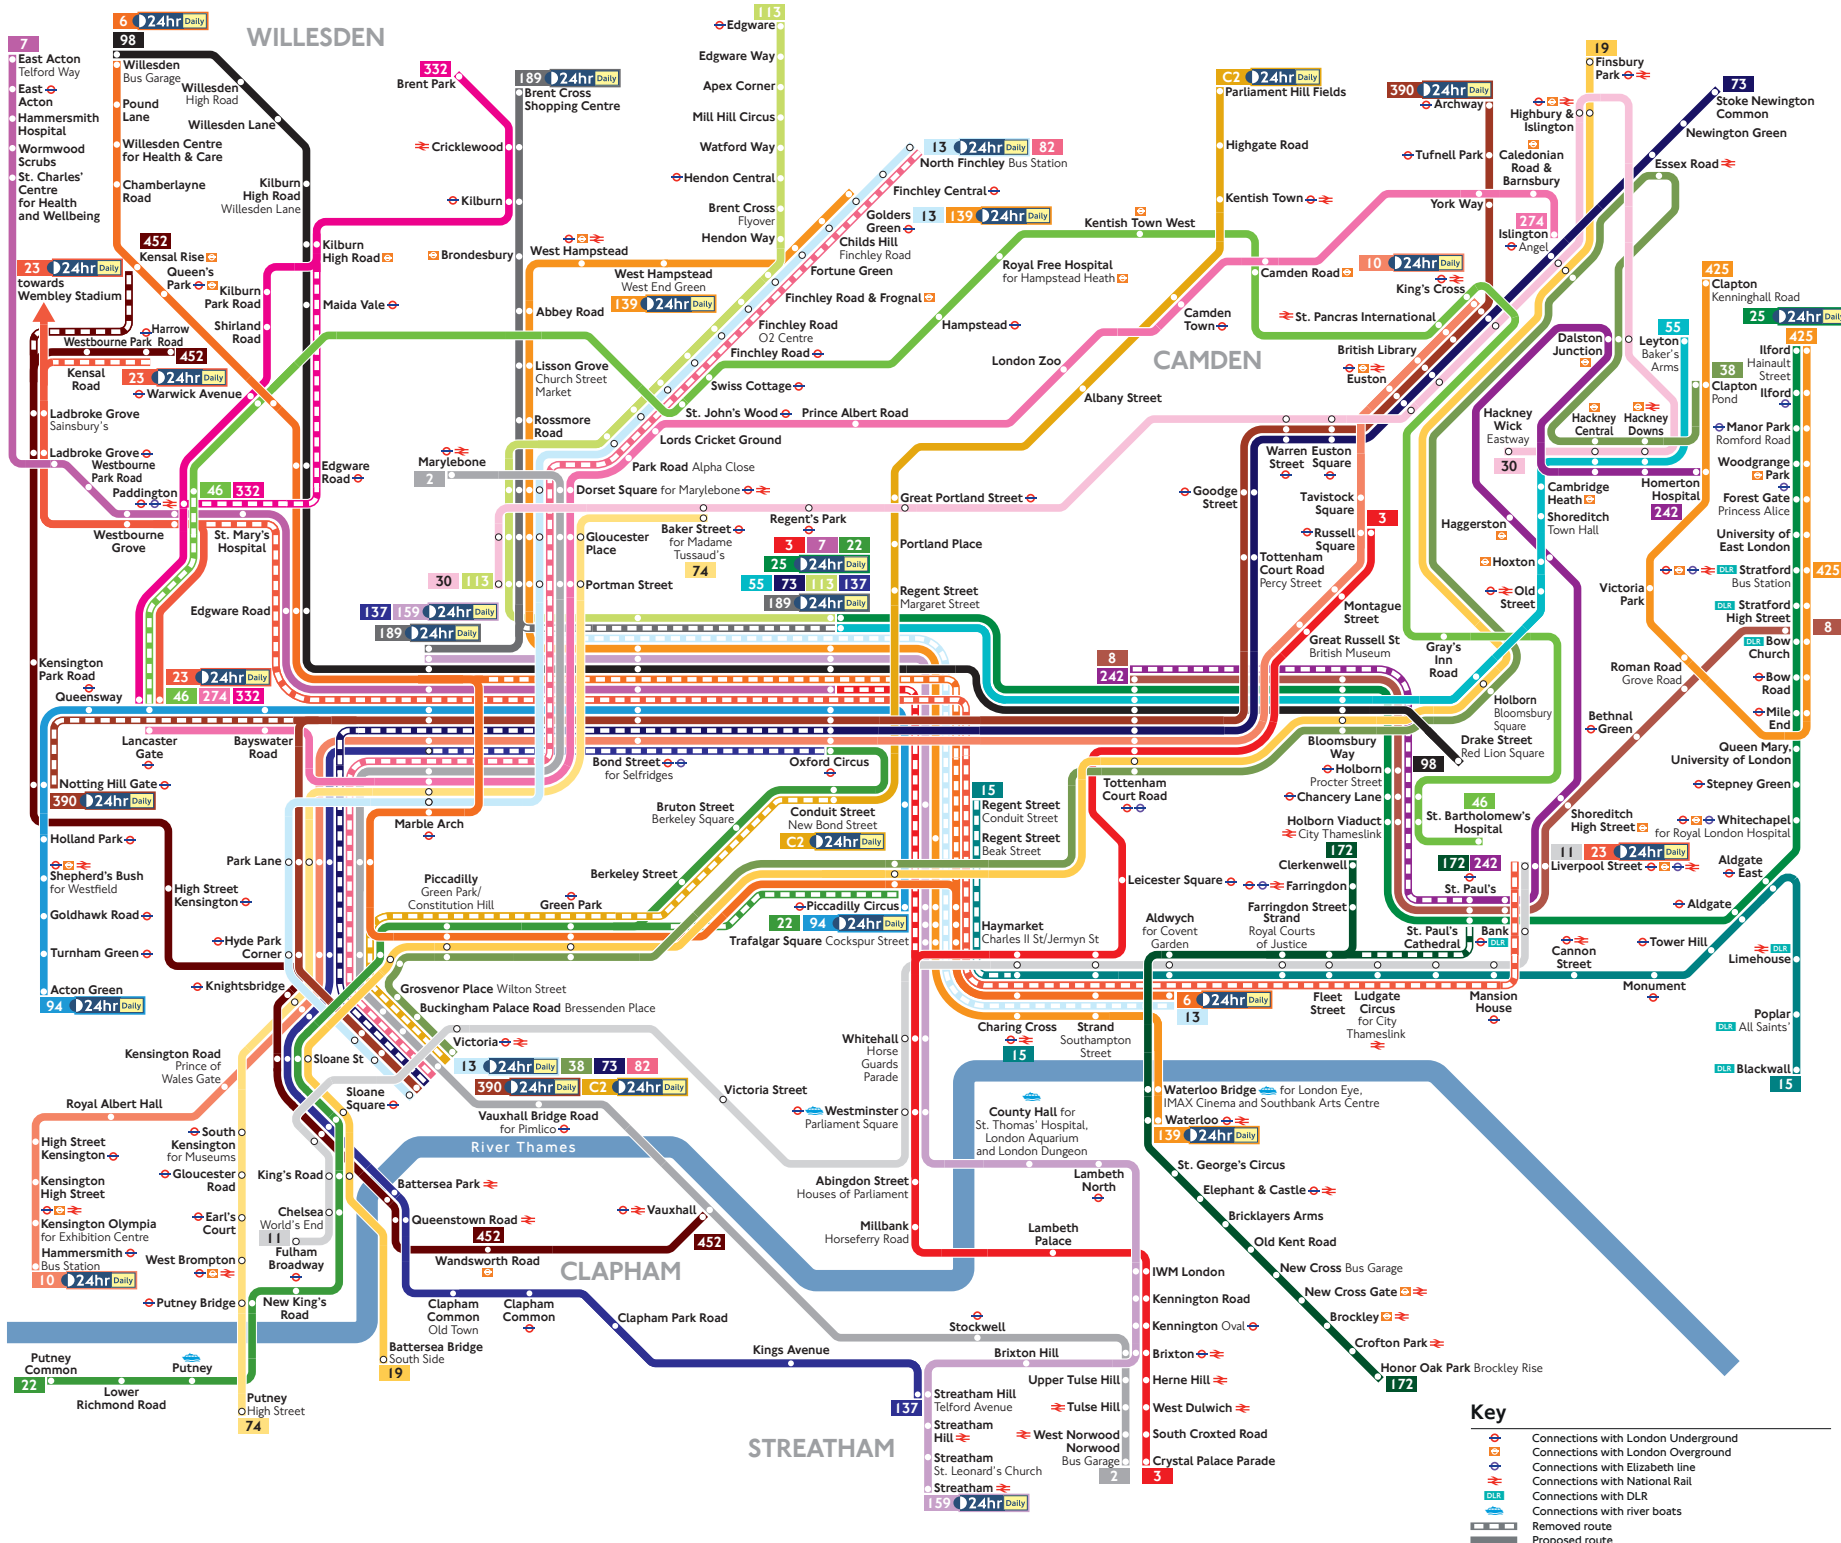

Key

- Connections with London Underground
- Connections with London Overground
- Connections with TfL Rail
- Connections with National Rail
- Connections with DLR
- Connections with river boats
- Existing route

Key

- Connections with London Underground
- Connections with London Overground
- Connections with Elizabeth line
- Connections with National Rail
- Connections with DLR
- Connections with river boats
- Removed route
- Proposed route

Key

- Connections with London Underground
- Connections with London Overground
- Connections with Elizabeth line
- Connections with National Rail
- Connections with DLR
- Connections with river boats
- Proposed route