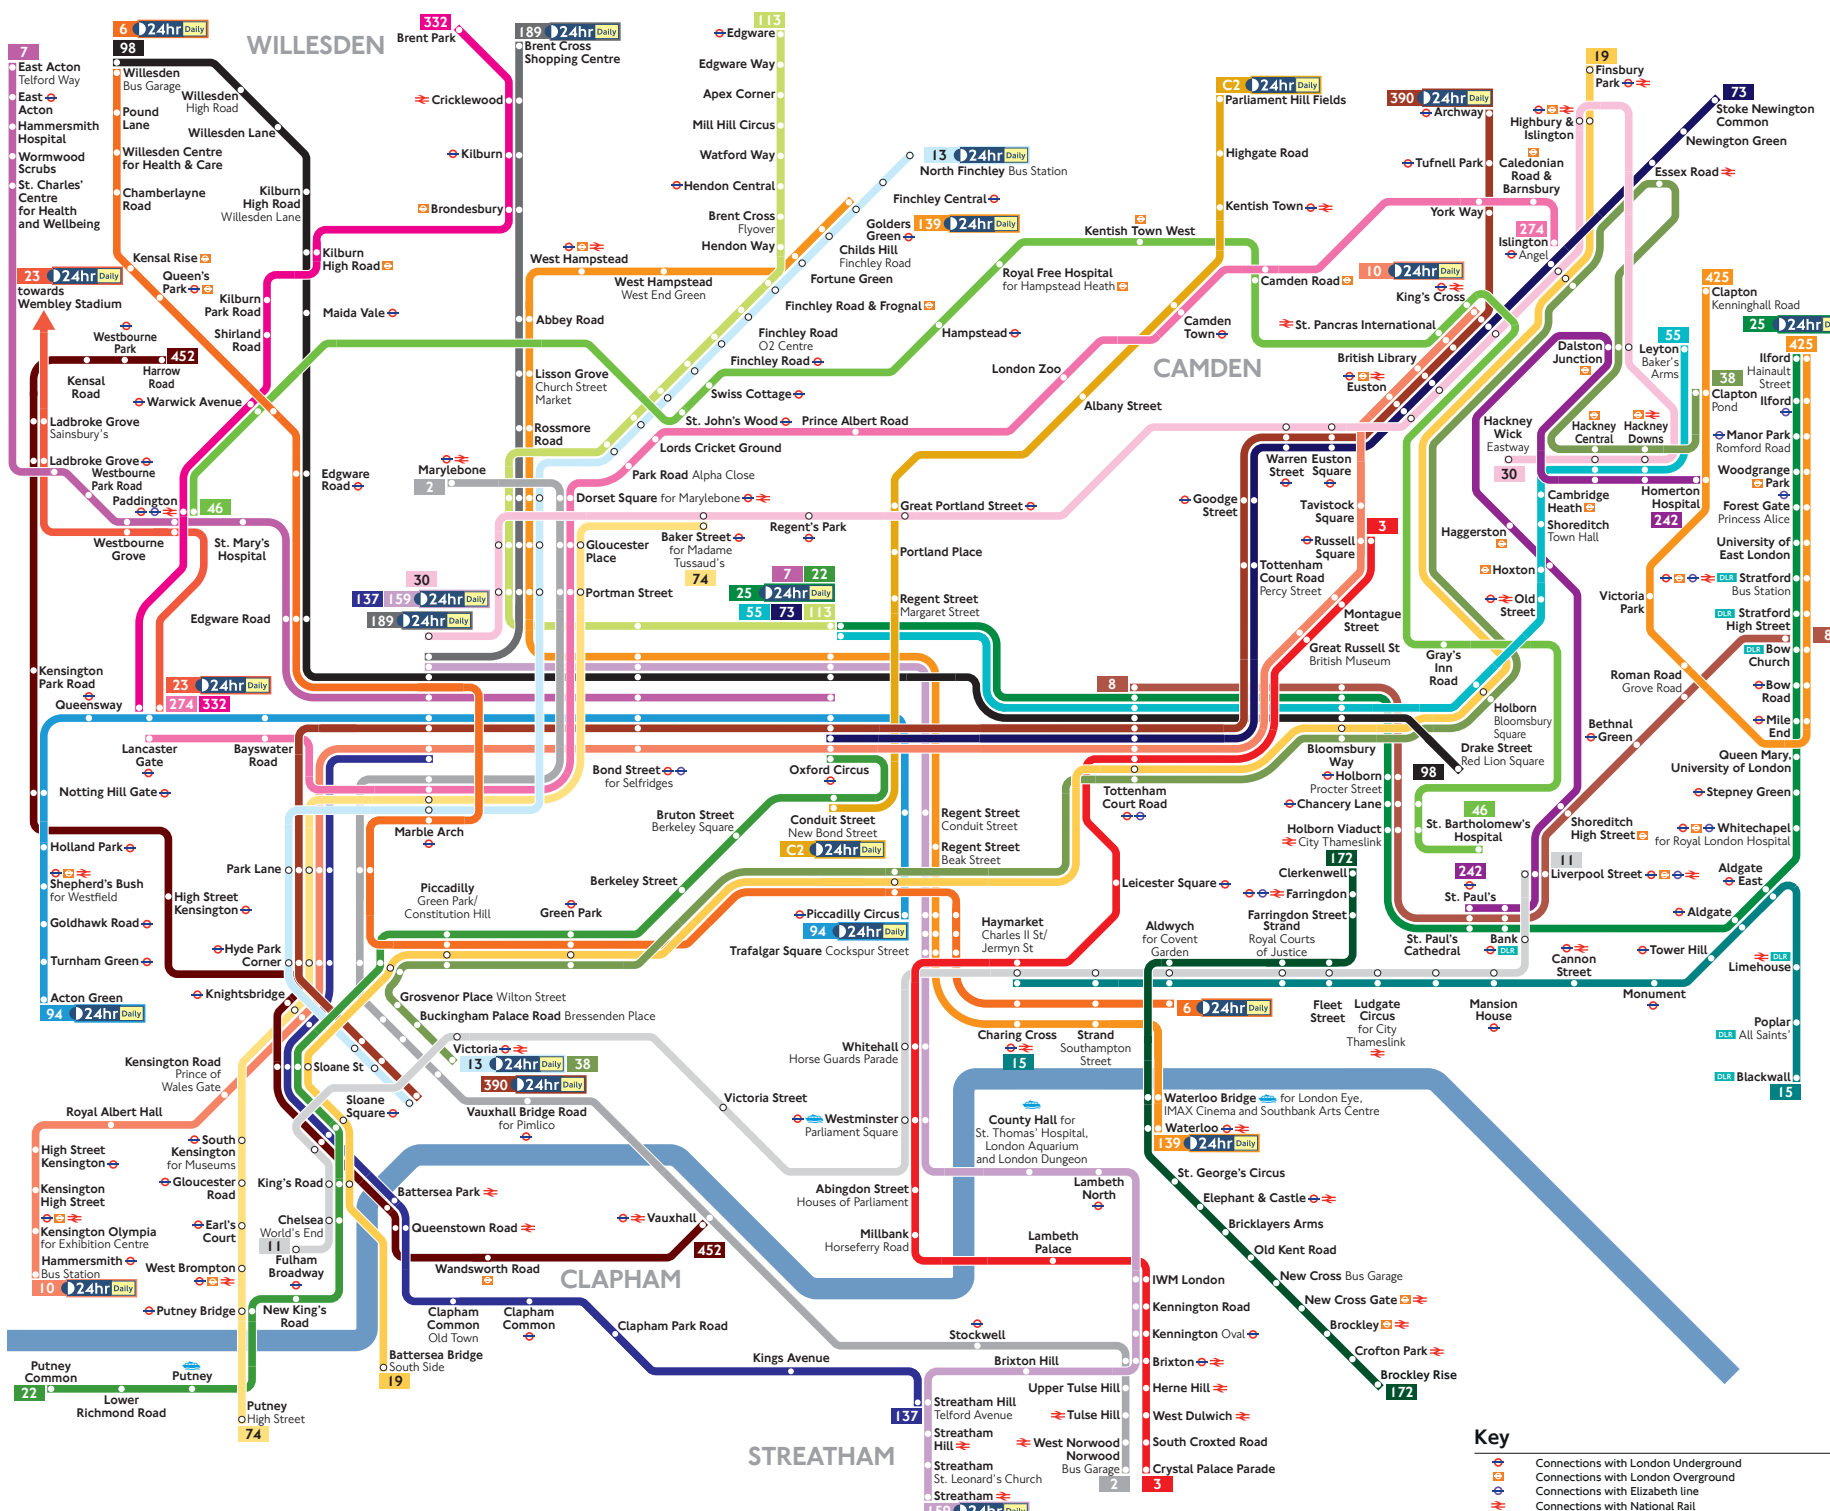

**Key**

- Connections with London Underground
- Connections with London Overground
- Connections with TFL Rail
- Connections with National Rail
- Connections with DLR
- Connections with river boats
- Existing route

#### Key

- Connections with London Underground
- Connections with London Overground
- Connections with National Rail
- Connections with DLR
- Connections with river boats
- Removed route
- Proposed route

**Key**

- Connections with London Underground
- Connections with London Overground
- Connections with Elizabeth line
- Connections with National Rail
- Connections with DLR
- Connections with river boats
- Proposed route