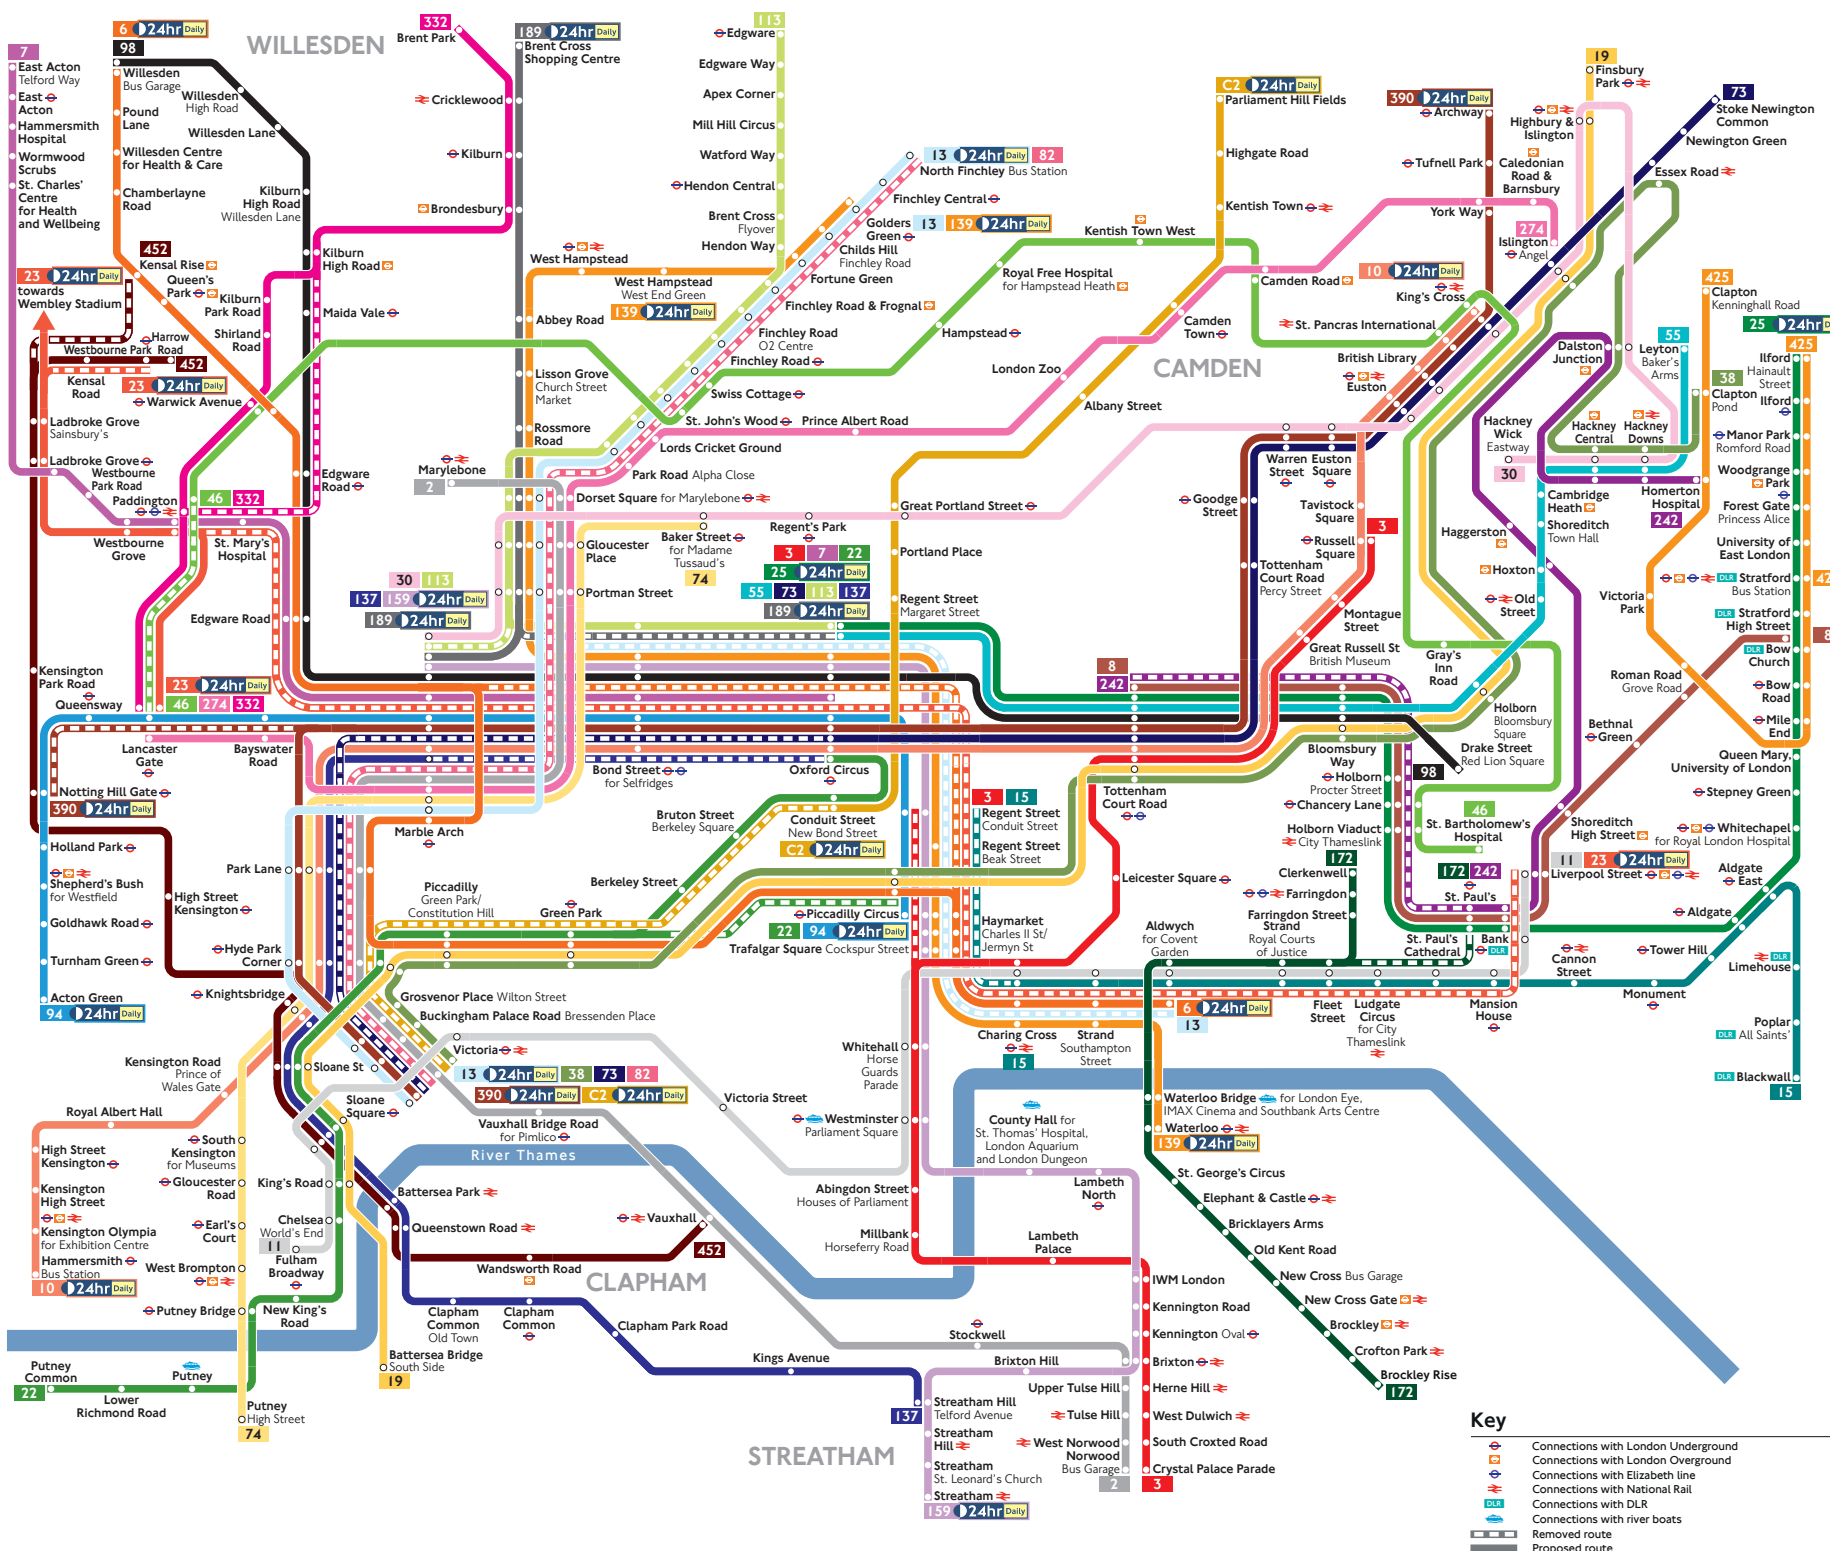

**Key**

- Connections with London Underground
- Connections with London Overground
- Connections with TFL Rail
- Connections with National Rail
- Connections with DLR
- Connections with river boats
- Existing route

# Oxford Street Buses

#### Key

- Connections with London Underground
- Connections with London Overground
- Connections with National Rail
- Connections with DLR
- Connections with river boats
- Removed route
- Proposed route

**Key**

- Connections with London Underground
- Connections with London Overground
- Connections with Elizabeth line
- Connections with National Rail
- Connections with DLR
- Connections with river boats
- Proposed route