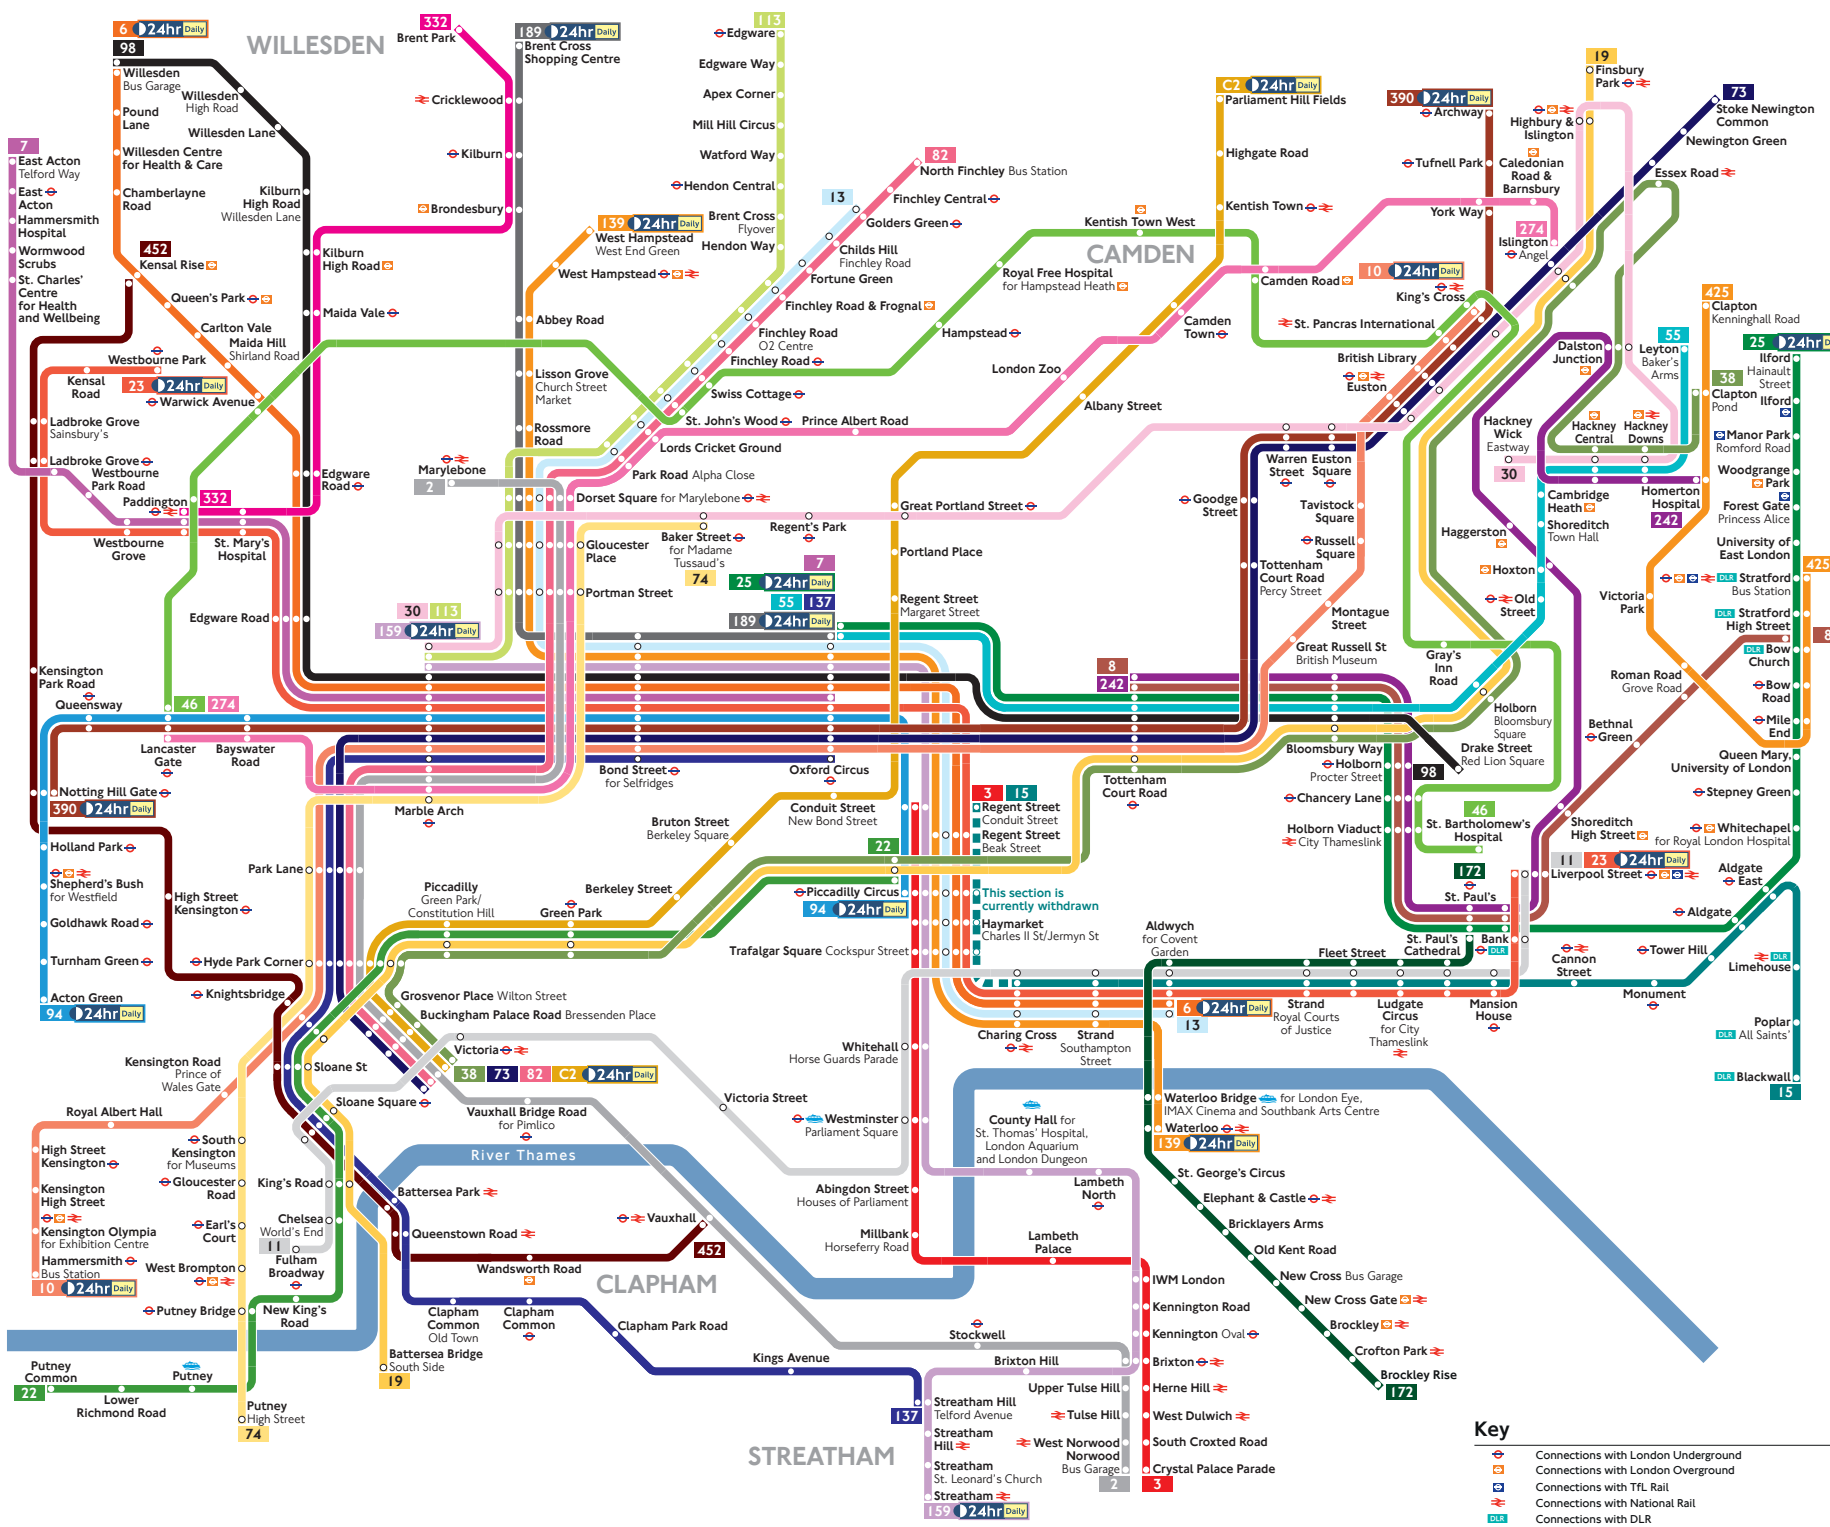

**Key**

- Connections with London Underground
- Connections with London Overground
- Connections with TFL Rail
- Connections with National Rail
- Connections with DLR
- Connections with river boats
- Existing route

# Oxford Street Buses

#### Key

- Connections with London Underground
- Connections with London Overground
- Connections with National Rail
- Connections with DLR
- Connections with river boats
- Removed route
- Proposed route

**Key**

- Connections with London Underground
- Connections with London Overground
- Connections with Elizabeth line
- Connections with National Rail
- Connections with DLR
- Connections with river boats
- Proposed route