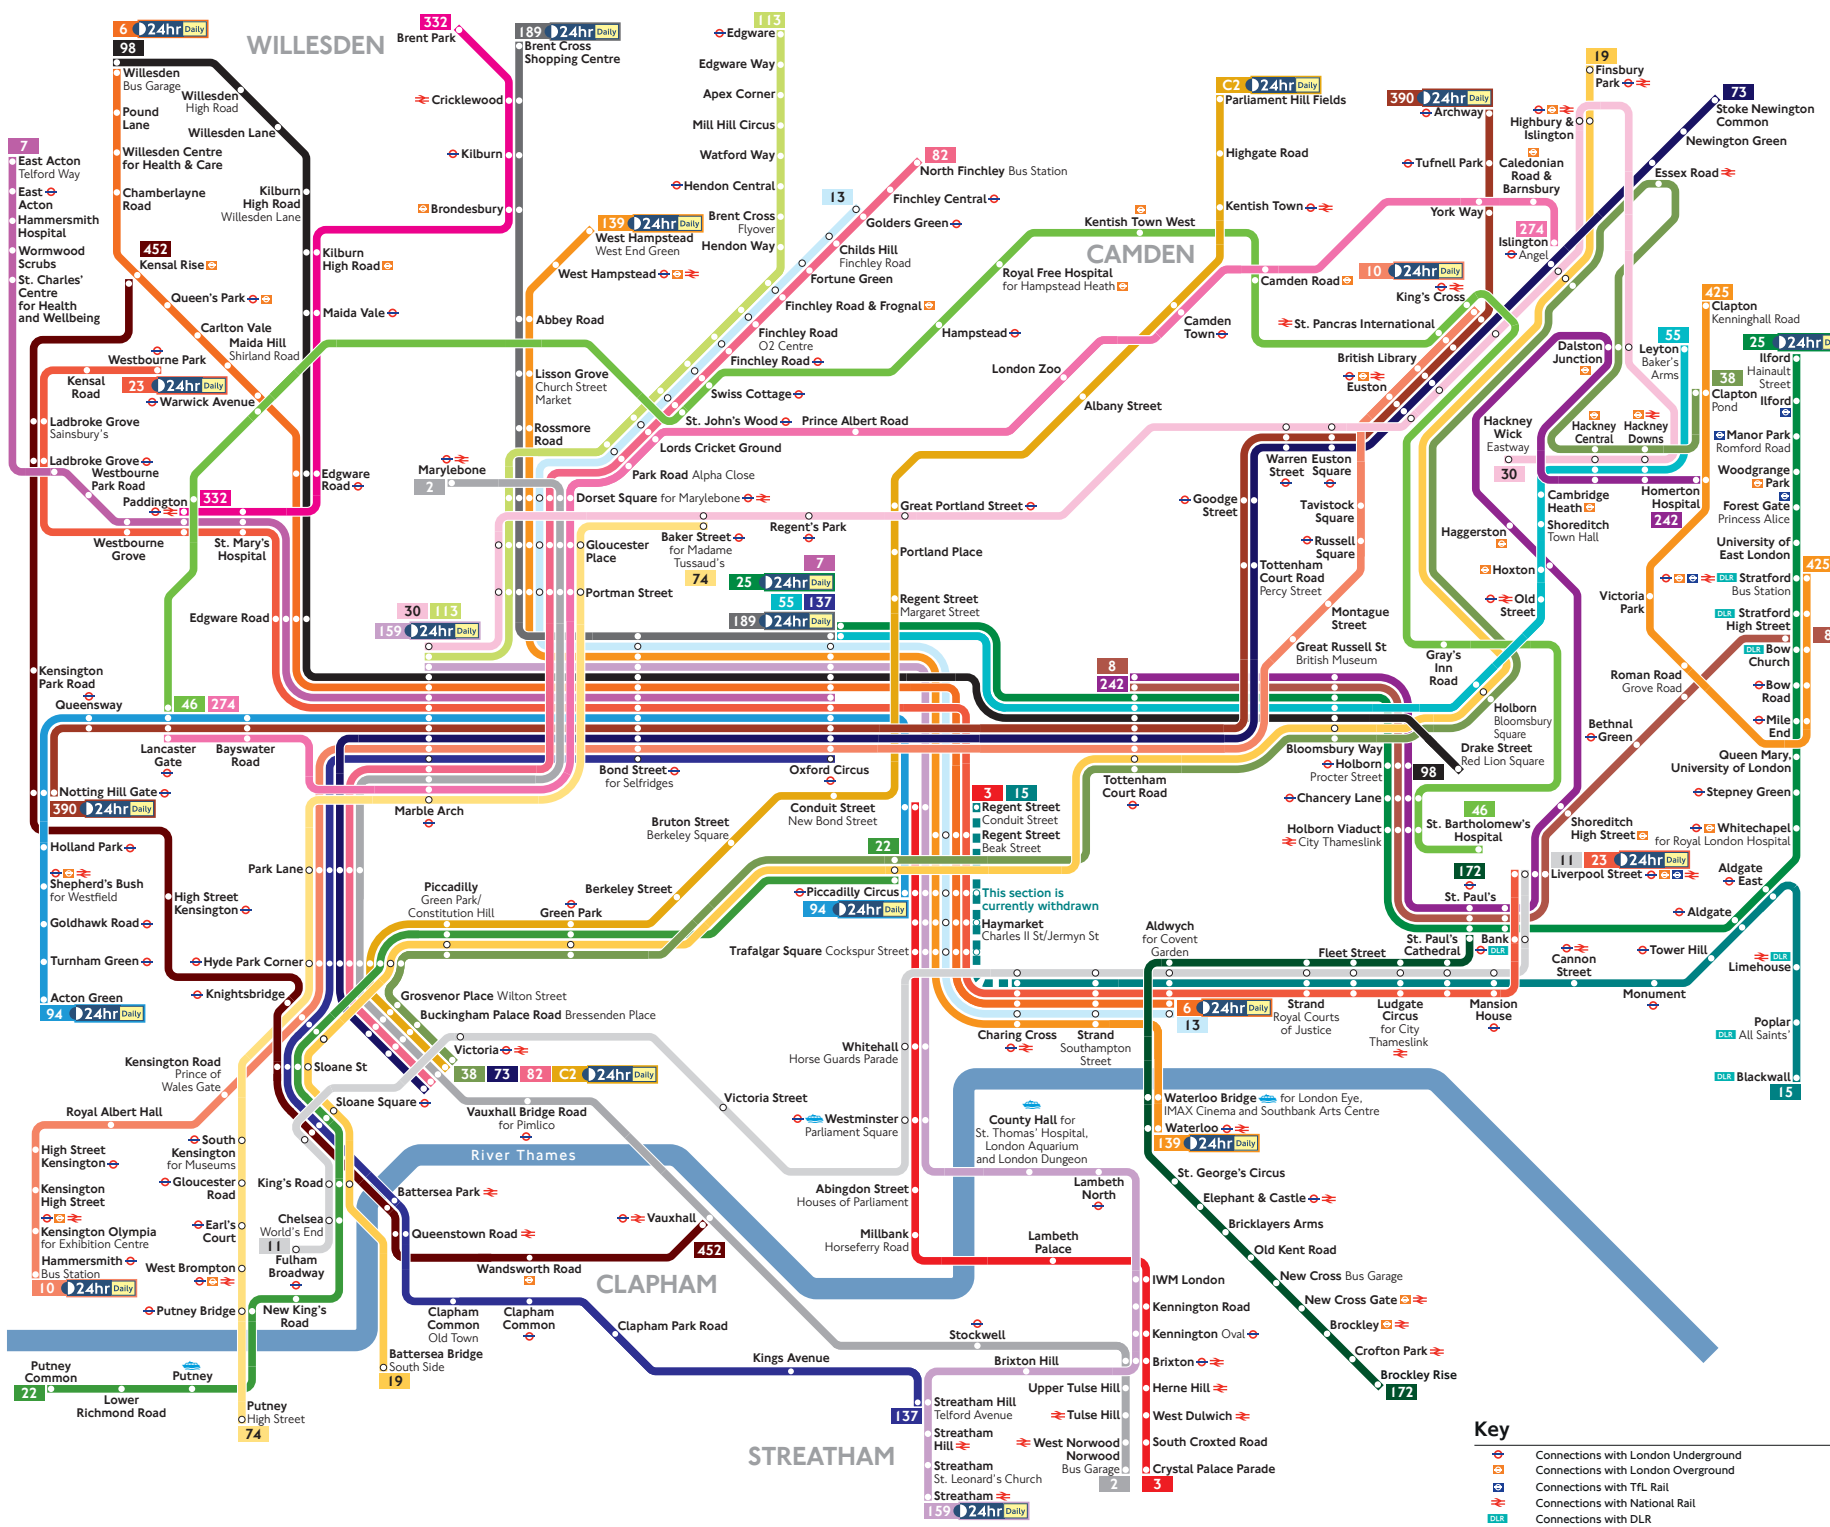

Oxford Street Buses

November 2016

Route finder

Bus route	Towards	Related consultation
2	Marylebone Northwood	
3	Crystal Palace Regent Street	Routes 3, 137 and N3
6	Aldwych Willesden	Routes 6, 15 and N15
7	East Acton Oxford Circus	
8	Bow Church Tottenham Ct Rd	Routes 8, 172 and 242
10	Hammersmith King's Cross	
11	Fulham Liverpool Street	
13	Aldwych Golders Green	Baker Street corridor scheme
15	Blackwall Regent Street	Routes 6, 15 and N15
19	Battersea Bridge Finsbury Park	
22	Piccadilly Circus Putney Common	Routes 22, C2 and N22
23	Liverpool Street Westbourne Park	Routes 23, 46, 332 and 452
25	Oxford Circus Ilford	Routes 25 and 425
30	Hackney Wick Marble Arch	
38	Clapton Victoria	
46	Lancaster Gate St. Bartholomew's Hospital	Routes 23, 46, 332 and 452
55	Oxford Circus Leyton	
73	Stoke Newington Victoria	Routes 73 and 390
74	Baker Street Putney	
82	North Finchley Victoria	Baker Street corridor scheme
94	Acton Green Piccadilly Circus	
98	Holborn Willesden	
113	Edgware Marble Arch	Baker Street corridor scheme
137	Oxford Circus Streatham Hill	Routes 3, 137 and N3
139	Waterloo West Hampstead	Baker Street corridor scheme
159	Marble Arch Streatham	
172	Brockley Rise St. Paul's	Routes 8, 172 and 242
189	Brent Cross Oxford Circus	Baker Street corridor scheme
242	Homerton Hospital Tottenham Ct Rd	Routes 8, 172 and 242
274	Islington Lancaster Gate	
332	Brent Park Paddington	Routes 23, 46, 332 and 452
390	Archway Notting Hill Gate	Routes 73 and 390
425	Clapton Stratford	Routes 25 and 425
452	Kensal Rise Vauxhall	Routes 23, 46, 332 and 452
C2	Parliament Hill Fields Victoria	Routes 22 and C2

Key

- Connections with London Underground
- Connections with London Overground
- Connections with TFL Rail
- Connections with National Rail
- Connections with DLR
- Connections with river boats
- Existing route