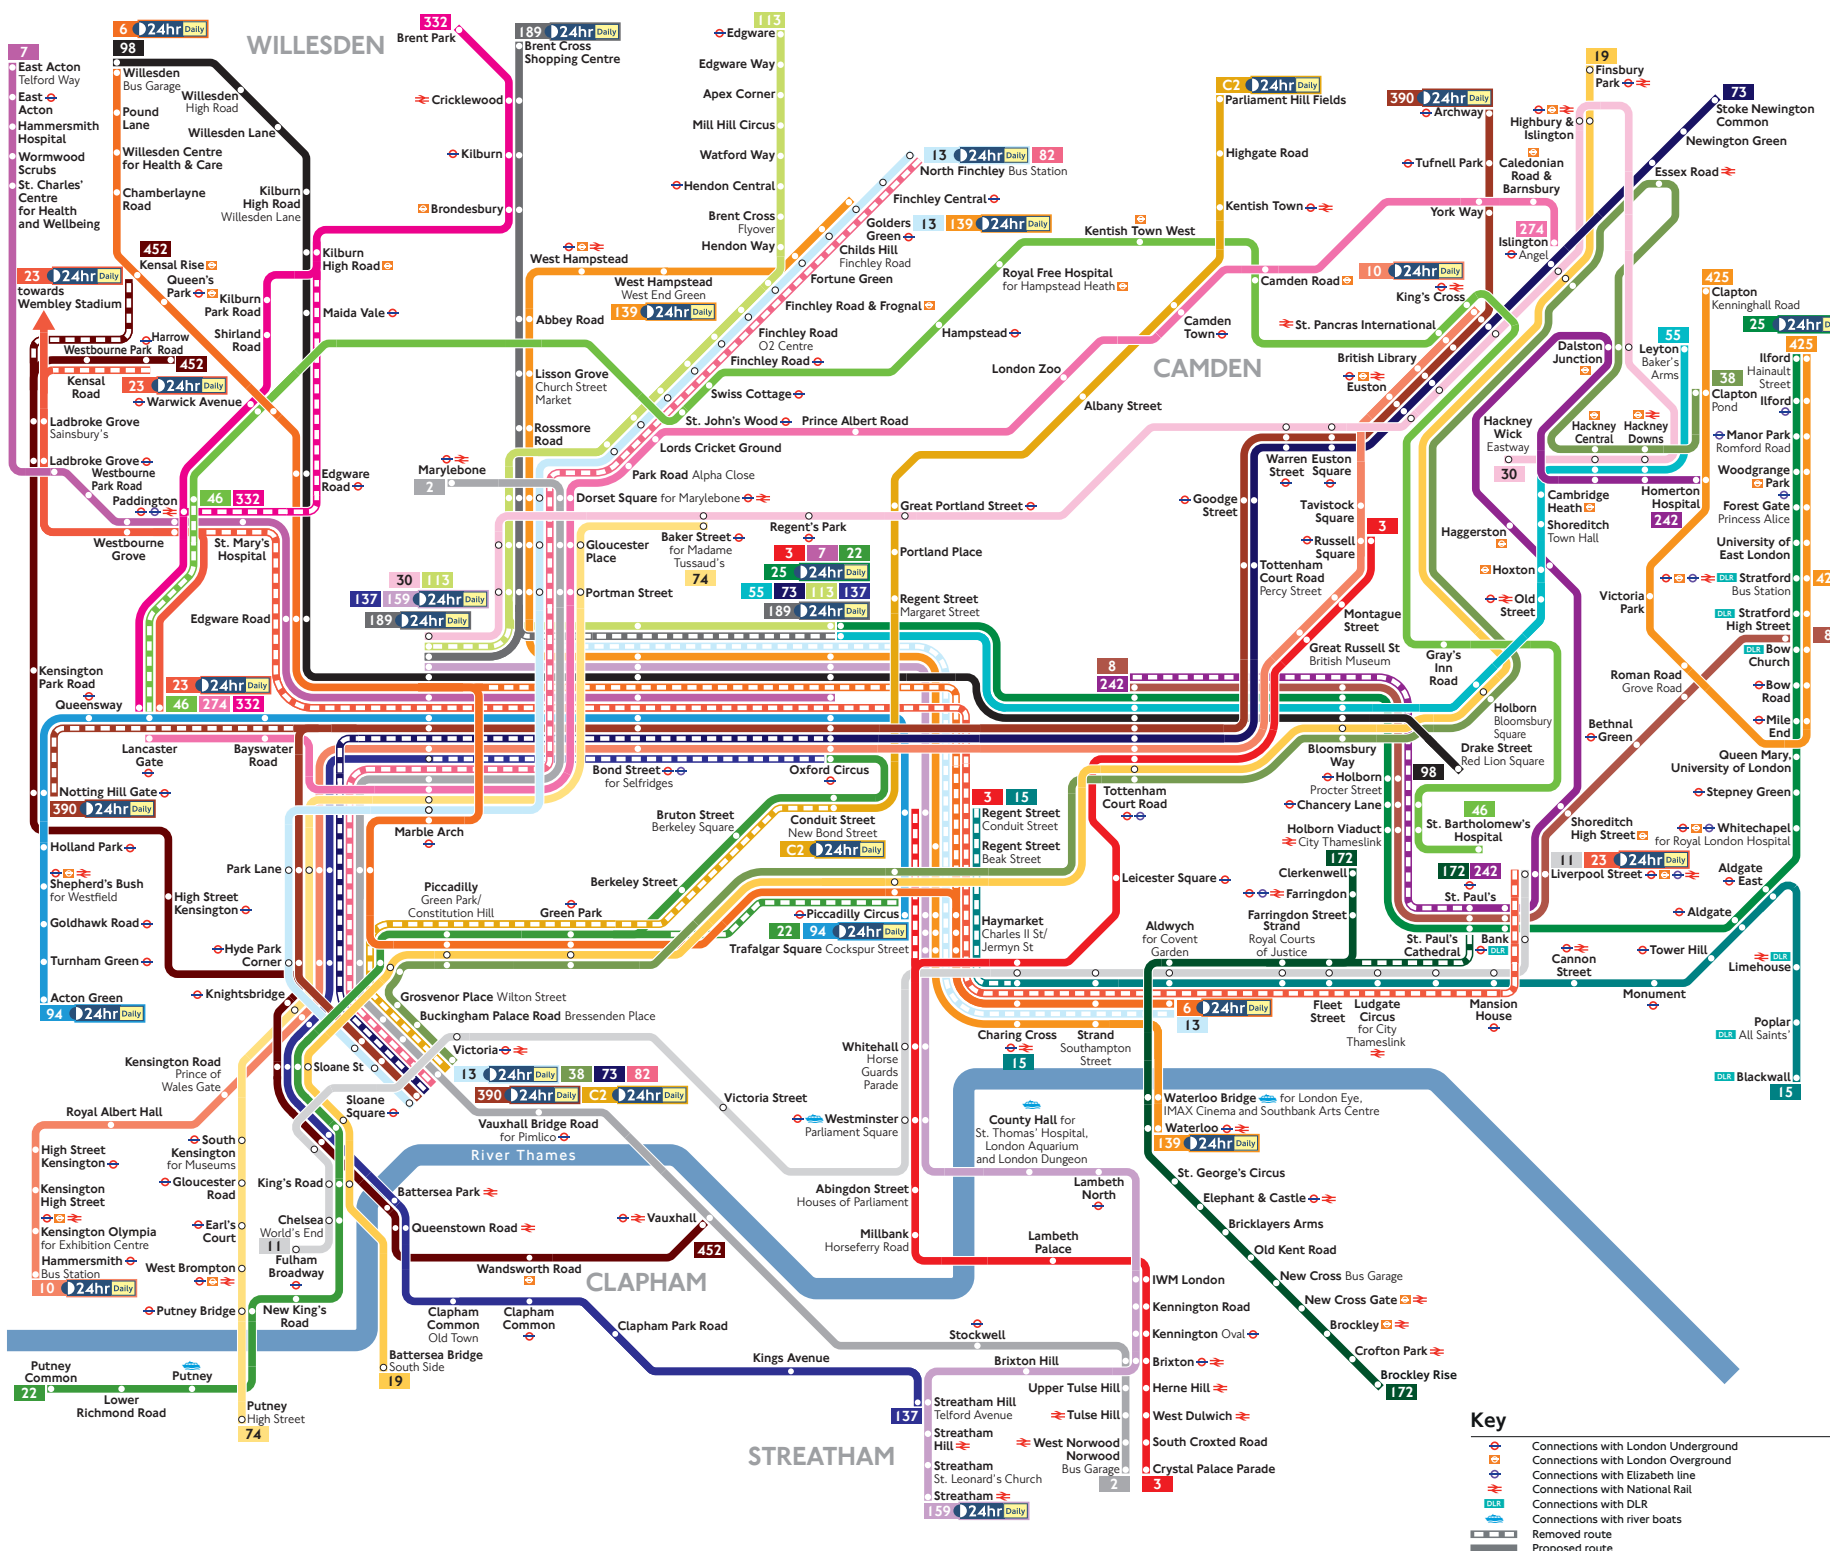

Oxford Street Buses

Proposed changes

Route finder

Bus route	Towards	Related consultation
2	Marylebone Norwood	
3	Crystal Palace Russell Square	Routes 3, 137 and N3
6	Aldwych Willesden	Routes 6, 15 and N15
7	East Acton Oxford Circus	
8	Bow Church Tottenham Ct Rd	Routes 8, 172 and 242
10	Hammersmith King's Cross	
11	Fulham	
13	Liverpool Street	Baker Street corridor scheme
15	North Finchley Victoria	Routes 6, 15 and N15
19	Blackwall Trafalgar Square	
22	Battersea Bridge Oxford Circus	Routes 22, C2 and N22
23	Putney Common	Routes 23, 46, 332 and 452
25	Lancaster Gate Wembley Stadium	City of London scheme
30	Oxford Circus Ilford	Routes 25 and 425
38	Hackney Wick Marble Arch	
46	Clapton Victoria	Routes 23, 46, 332 and 452
55	Paddington St. Bartholomew's Hospital	
73	Oxford Circus Stoke Newington	Routes 73, and 390
74	Baker Street Shepherd's Bush for Westfield	
82	Putney Route withdrawn	Baker Street corridor scheme
94	Acton Green	
98	Piccadilly Circus Holborn	
113	Willesden	Baker Street corridor scheme
137	Edgware Oxford Circus	Routes 3, 137 and N3
139	Marble Arch Streatham Hill	Baker Street corridor scheme
159	Waterloo Marble Arch	Baker Street corridor scheme
172	Brockley Rise Farringdon	Routes 8, 172 and 242
189	Brent Cross Marble Arch	Baker Street corridor scheme
242	Homerton Hospital St. Paul's	Routes 8, 172 and 242
274	Islington Lancaster Gate	
332	Brent Park Lancaster Gate	Routes 23, 46, 332 and 452
390	Archway	Routes 73, and 390
425	Victoria Clapton	Routes 25 and 425
452	Harrow Road Vauxhall	Routes 23, 46, 332 and 452
C2	Conduit Street Parliament Hill Fields	Routes 22, C2 and N22

Key

- Connections with London Underground
- Connections with London Overground
- Connections with Elizabeth line
- Connections with National Rail
- Connections with DLR
- Connections with river boats
- Removed route
- Proposed route