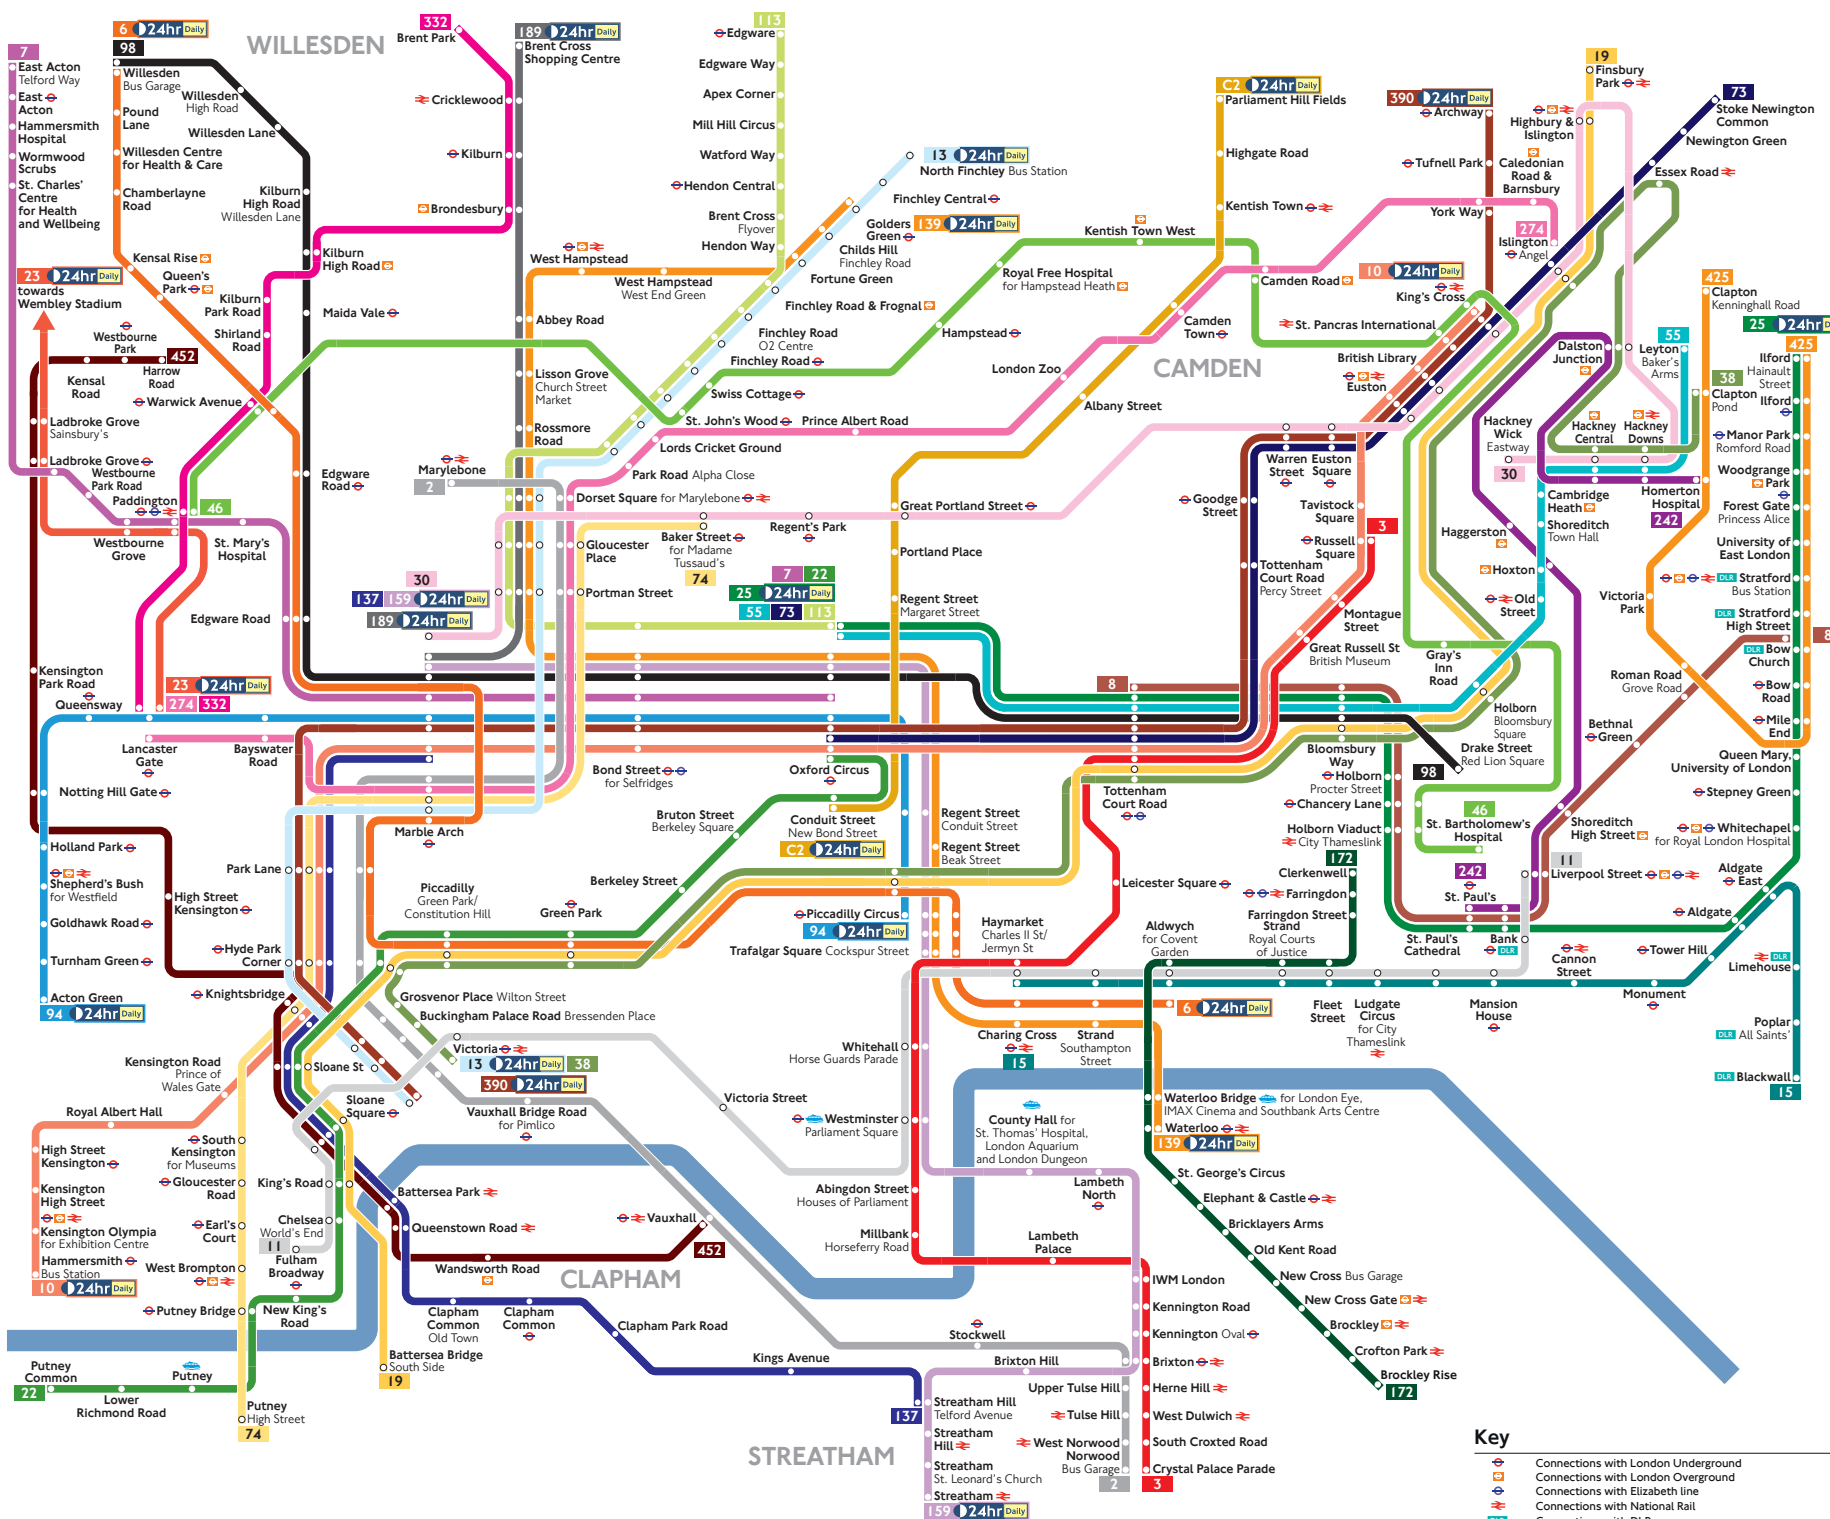

Oxford Street Buses

Proposed network - from 2017

Route finder

Bus route	Towards	Related consultation
2	Marylebone Norwood	
3	Crystal Palace Russell Square	Routes 3, 137 and N3
6	Aldwych Willesden	Routes 6, 15 and N15
7	East Acton Oxford Circus	
8	Bow Church Tottenham Ct Rd	Routes 8, 172 and 242
10	Hammersmith King's Cross	
11	Fulham	
13	Liverpool Street	Baker Street corridor scheme
15	Blackwall	Routes 6, 15 and N15
19	Trafalgar Square Battersea Bridge Finsbury Park	
22	Oxford Circus Putney Common	Routes 22, C2 and N22
23	Lancaster Gate Wembley Stadium	Routes 23, 46, 332 and 452 City of London scheme
25	Oxford Circus Ilford	Routes 25 and 425
30	Hackney Wick Marble Arch	
38	Clapton	
46	Paddington St. Bartholomew's Hospital	Routes 23, 46, 332 and 452
55	Oxford Circus Leyton	
73	Oxford Circus Stoke Newington	Routes 73 and 390
74	Baker Street Putney	
94	Acton Green Piccadilly Circus	
98	Holborn Willesden	
113	Edgware Oxford Circus	Baker Street corridor scheme
137	Marble Arch Streatham Hill	Routes 3, 137 and N3
139	Golders Green Waterloo	Baker Street corridor scheme
159	Marble Arch Streatham	
172	Brockley Rise Farringdon	Routes 8, 172 and 242
189	Brent Cross Marble Arch	Baker Street corridor scheme
242	Homerton Hospital St. Paul's	Routes 8, 172 and 242
274	Islington Lancaster Gate	
332	Brent Park Lancaster Gate	Routes 23, 46, 332 and 452
390	Archway Victoria	Routes 73 and 390
425	Clapton Ilford	Routes 25 and 425
452	Harrow Road Vauxhall	Routes 23, 46, 332 and 452
C2	Conduit Street Parliament Hill Fields	Routes 22, C2 and N22

Key

- Connections with London Underground
- Connections with London Overground
- Connections with Elizabeth line
- Connections with National Rail
- Connections with DLR
- Connections with river boats
- Proposed route