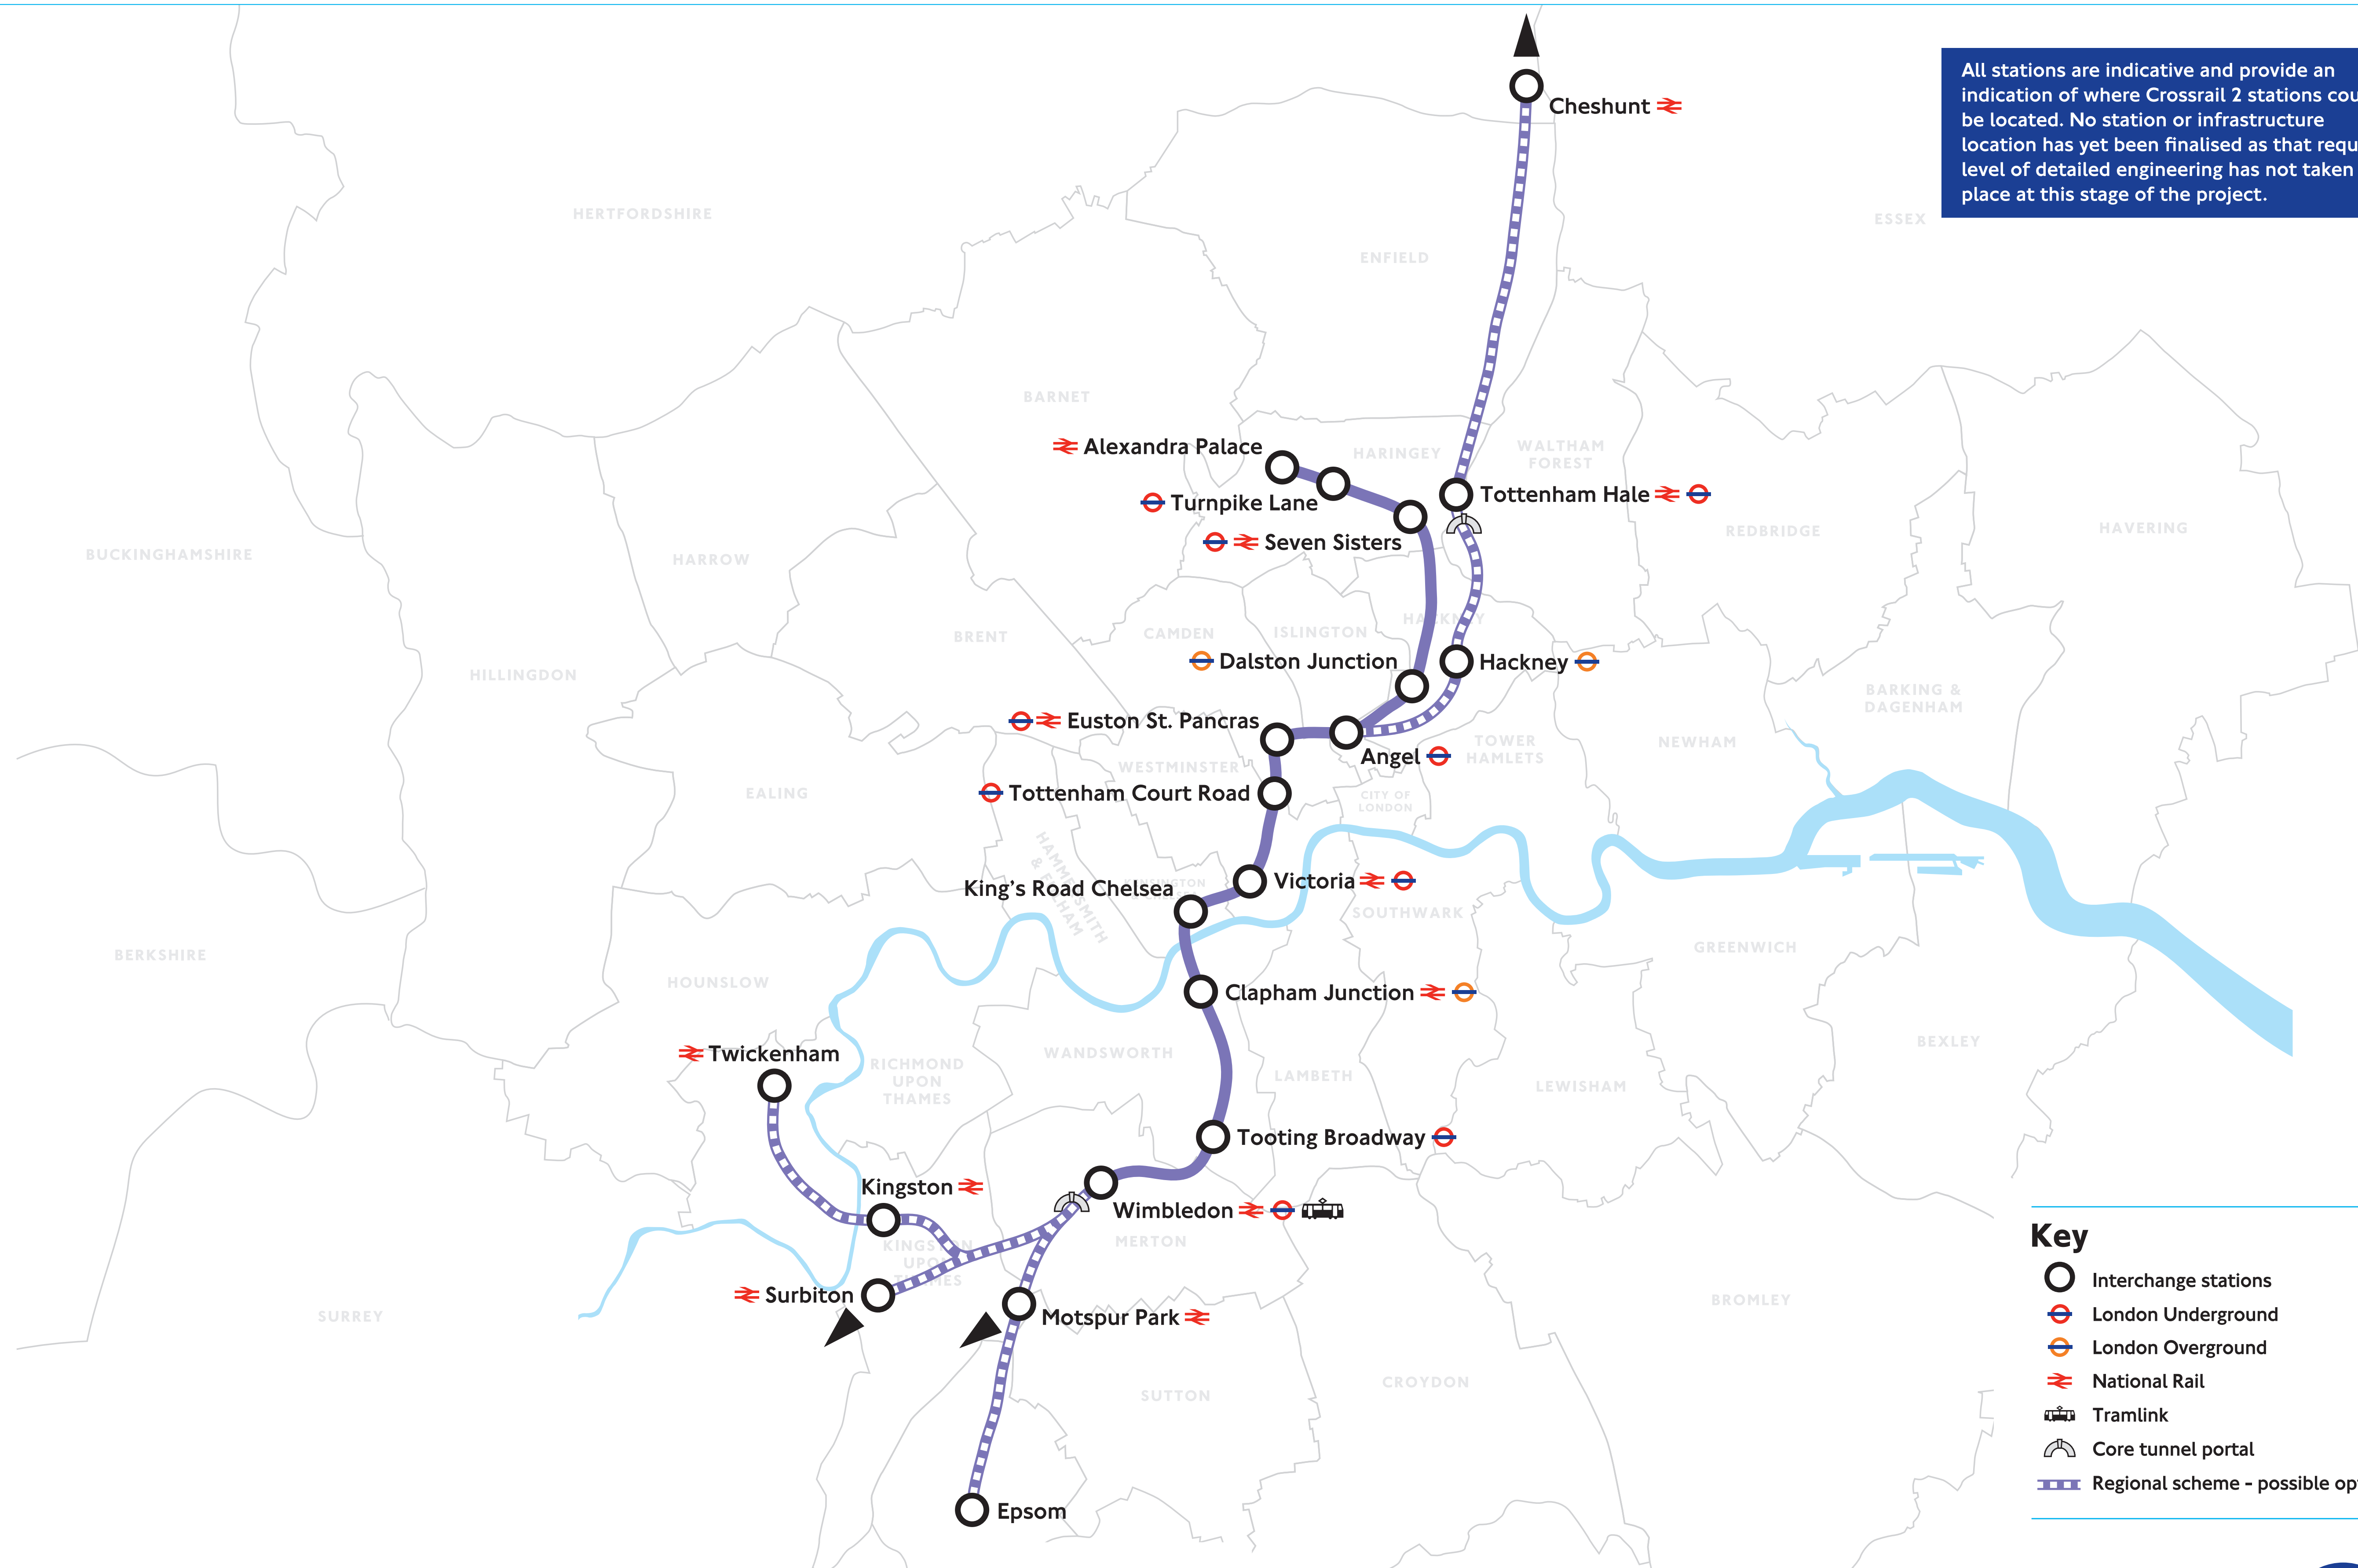

Crossrail 2 regional option

All stations are indicative and provide an indication of where Crossrail 2 stations could be located. No station or infrastructure location has yet been finalised as that required level of detailed engineering has not taken place at this stage of the project.

- Key**
- Interchange stations
 - ⊖ London Underground
 - ⊖ London Overground
 - ⇄ National Rail
 - 🚊 Tramlink
 - ⤴ Core tunnel portal
 - Regional scheme - possible options

MAYOR OF LONDON

Transport for London