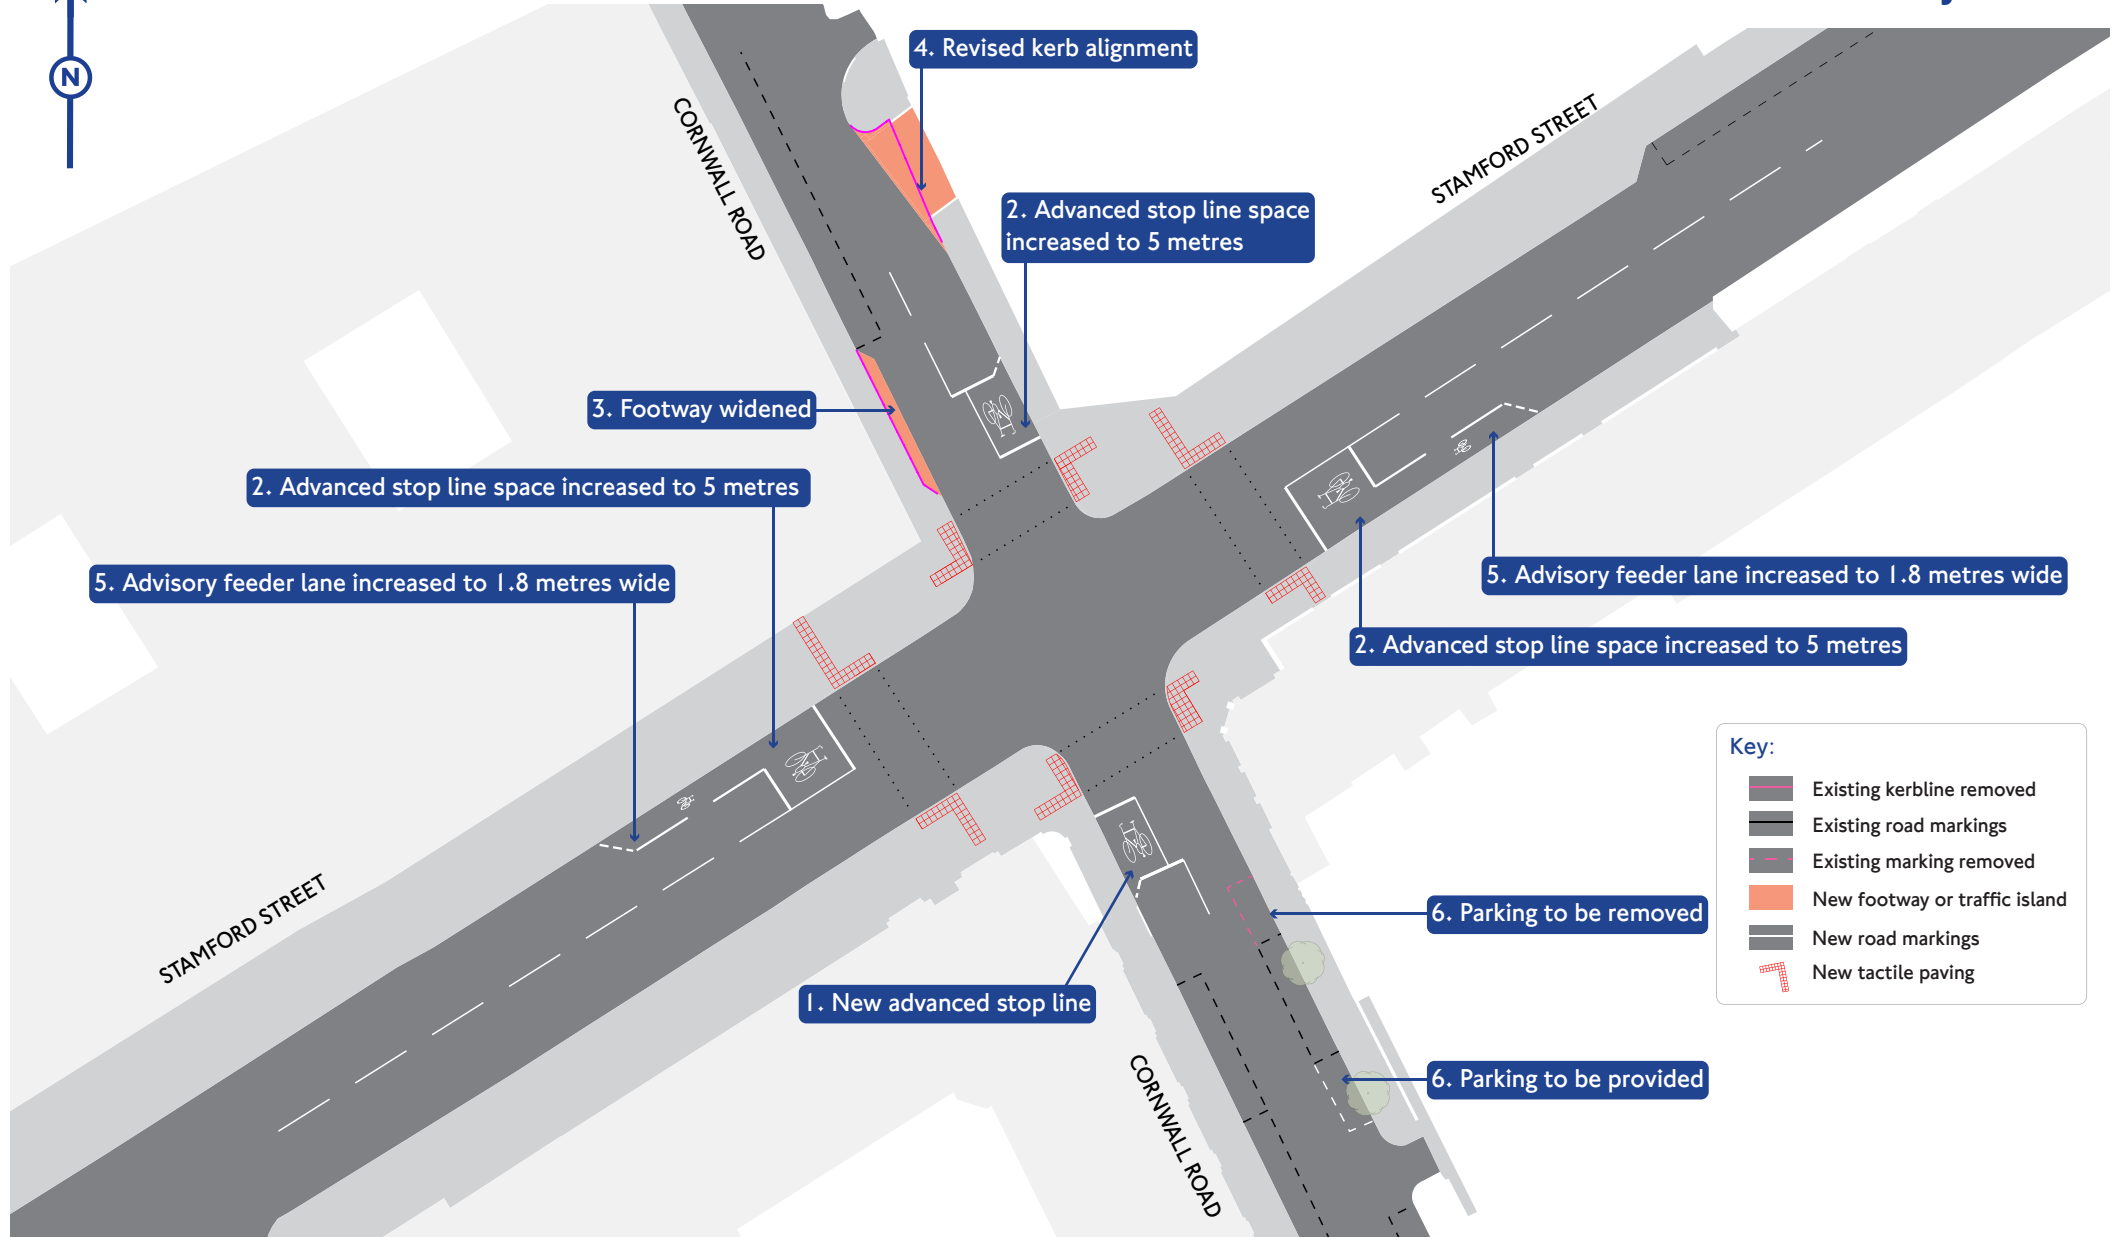

Waterloo to Greenwich Quietway Stamford Street - Cornwall Road junction

Key:

- Existing kerbline removed
- Existing road markings
- Existing marking removed
- New footway or traffic island
- New road markings
- New tactile paving