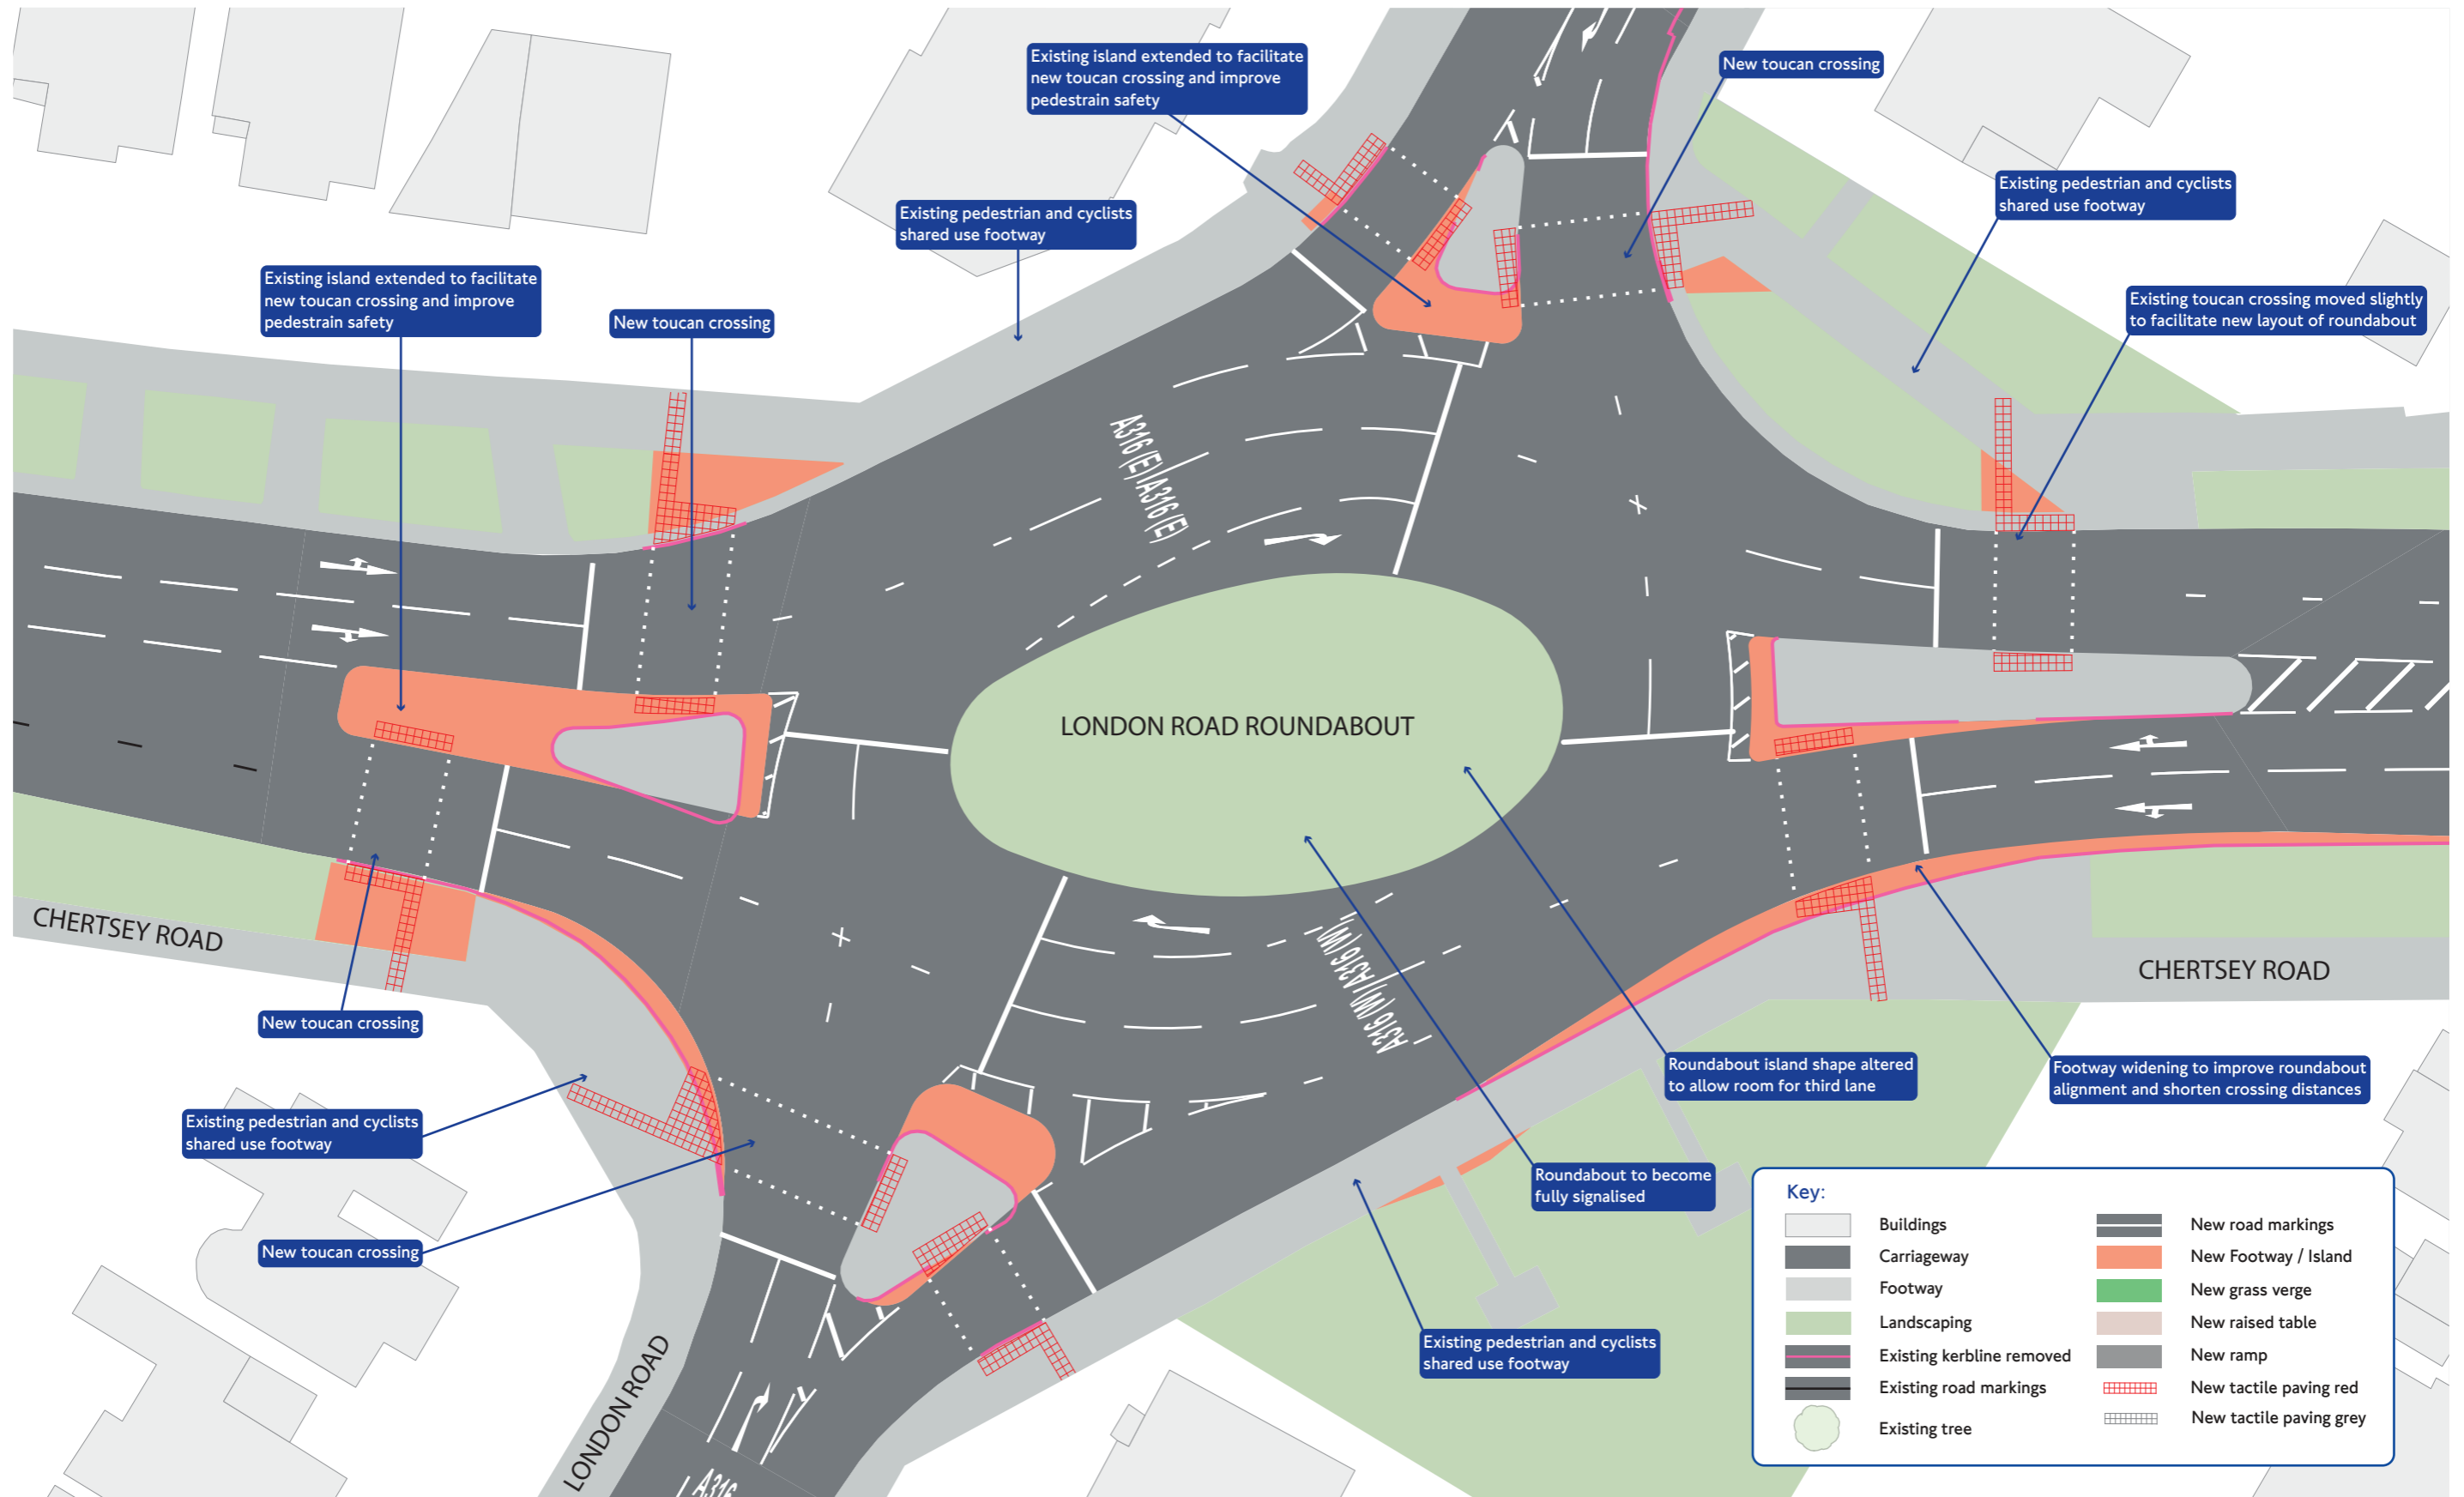

London Road Roundabout

London Road Roundabout

Key:			
	Buildings		New road markings
	Carriageway		New Footway / Island
	Footway		New grass verge
	Landscaping		New raised table
	Existing kerbline removed		New ramp
	Existing road markings		New tactile paving red
	Existing tree		New tactile paving grey