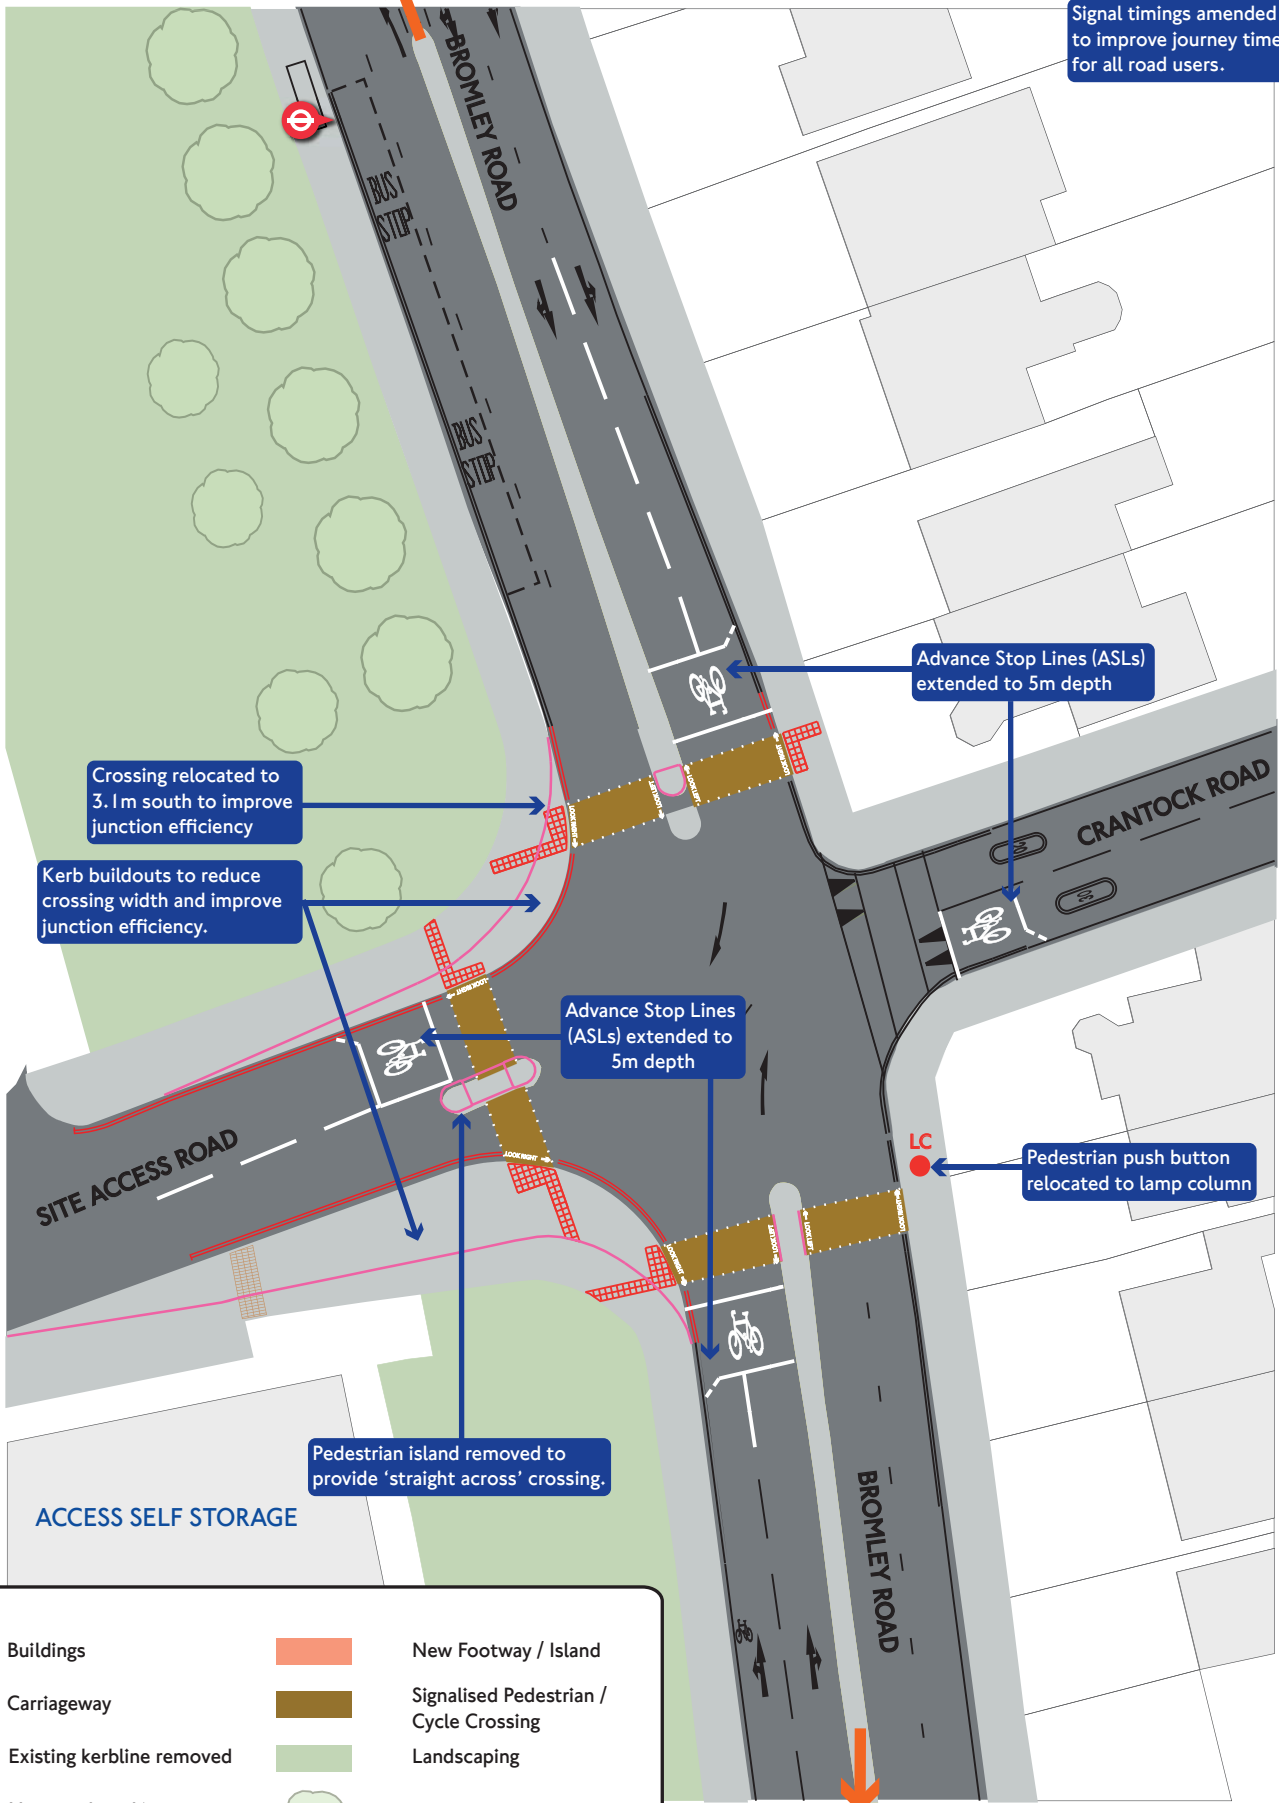

Bromley Road between Crantock Road & Arran Road

Towards Lewisham

Signal timings amended to improve journey times for all road users.

Towards Bromley

Key:

	Buildings		New Footway / Island
	Carriageway		Signalised Pedestrian / Cycle Crossing
	Existing kerbline removed		Landscaping
	New road markings		Existing tree
	Existing road markings		Bus stop
	Footway		Lamp column