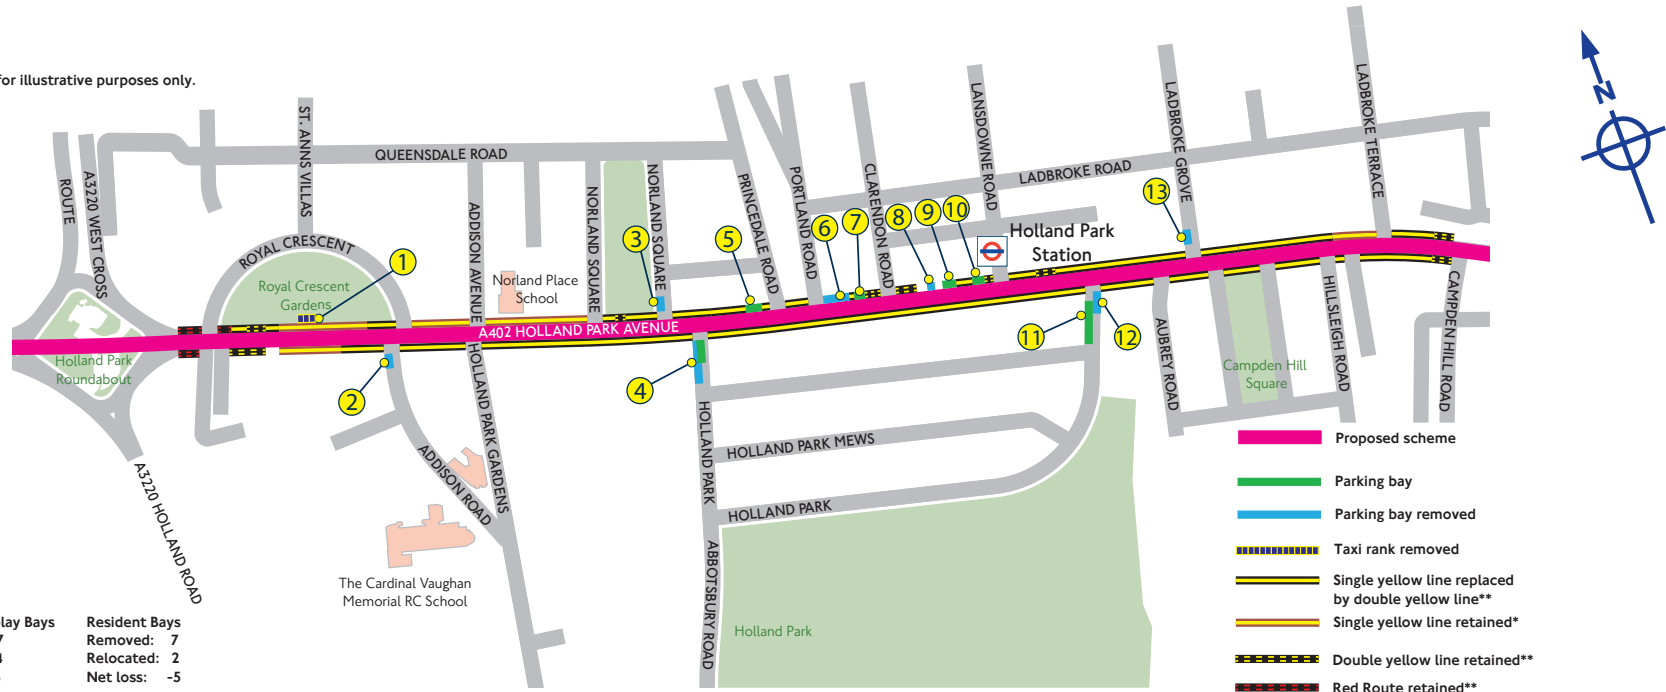

# Proposed improvements between Wood Lane and Notting Hill Gate

## Neighbourhood 3 – Proposed parking and waiting provision on Holland Park Avenue

This plan is for illustrative purposes only.

**Pay and Display Bays**  
 Existing: 17  
 Proposed: 14  
 Net loss: -3

**Resident Bays**  
 Removed: 7  
 Relocated: 2  
 Net loss: -5

Ref	Facility	Location	Proposed change	Other information
1	Taxi Rank	Holland Park Avenue - north side (opposite Hilton Hotel)	Removed	
2	Parking	Addison Road - west side	Removed	One parking bay removed (pay and display)
3	Parking	Norland Square (E) - west side	Removed	One parking bay removed (resident bay)
4	Parking	Holland Park (W) - west side	Removed and part relocated	19 metres of parking bay removed (4 bays), 10 metres of parking bay (2 bays) relocated (resident bays) <sup>e</sup>
5	Parking	Holland Park Avenue - north side (126)	Existing and extension	Three parking bays (two existing, one relocated from outside 112 Ref. 6) all partially inset <sup>c</sup>
6	Parking	Holland Park Avenue - north side (112)	Removed	Replaced by double yellow lines. One bay relocated to outside (126 Ref. 5), two bays relocated 22 metres east (102 Ref. 7)
7	Parking	Holland Park Avenue - north side (102)	Relocated	Two parking bays relocated from outside (112 Ref. 6) <sup>c</sup>
8	Parking	Holland Park Avenue - north side (92)	Relocated	Relocated 14 metres east (Ref. 9)
9	Parking	Holland Park Avenue - north side (82-90)	As existing and extension	Three parking bays (two existing, one relocated Ref. 8) <sup>c</sup>
10	Parking	Holland Park Avenue - north side (outside station)	New	Two new parking bays (pay and display) <sup>c</sup>
11	Parking	Holland Park (E) - west side	Reduced	Seven echelon parking bays replaced with a 20 metre parking bay (4 bays) (pay and display) <sup>d</sup>
12	Parking	Holland Park (E) - east side	Removed	12 metre parking bay (2 bays) removed (resident bays)
13	Parking	Ladbroke Grove - west side	Removed	One parking bay removed (pay and display)