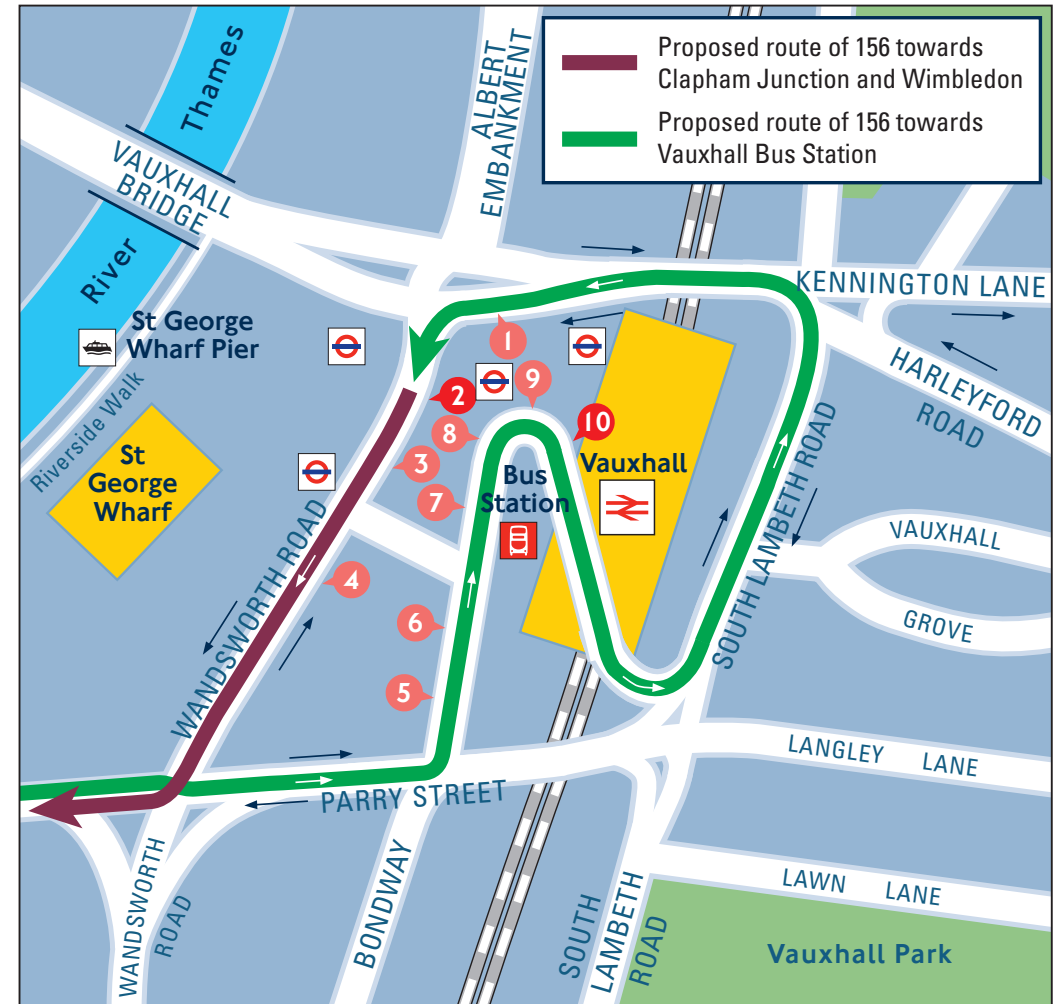

## Current route 156

## Proposed route 156

- Stop 4** 77 to Clapham Junction and Tooting  
87 to Clapham Junction and Wandsworth  
196 to Brixton and Norwood Junction  
N87 to Clapham Junction, Wimbledon and Kingston
- Stop 5** 77 to Waterloo  
196 to Elephant & Castle  
344 to Elephant & Castle and Liverpool Street
- Stop 6** 2 to Victoria and Marylebone  
87/N87 to Aldwych  
88 to Oxford Circus and Camden Town  
N2 to Victoria and Whitehall

- Stop 7** 36 to New Cross  
185 to Catford and Lewisham  
436 to New Cross and Lewisham  
N136 to New Cross, Lewisham and Chislehurst
- Stop 8** 360 to Kensington
- Stop 9** 360 to Elephant & Castle
- Stop 10** 156 Alight only