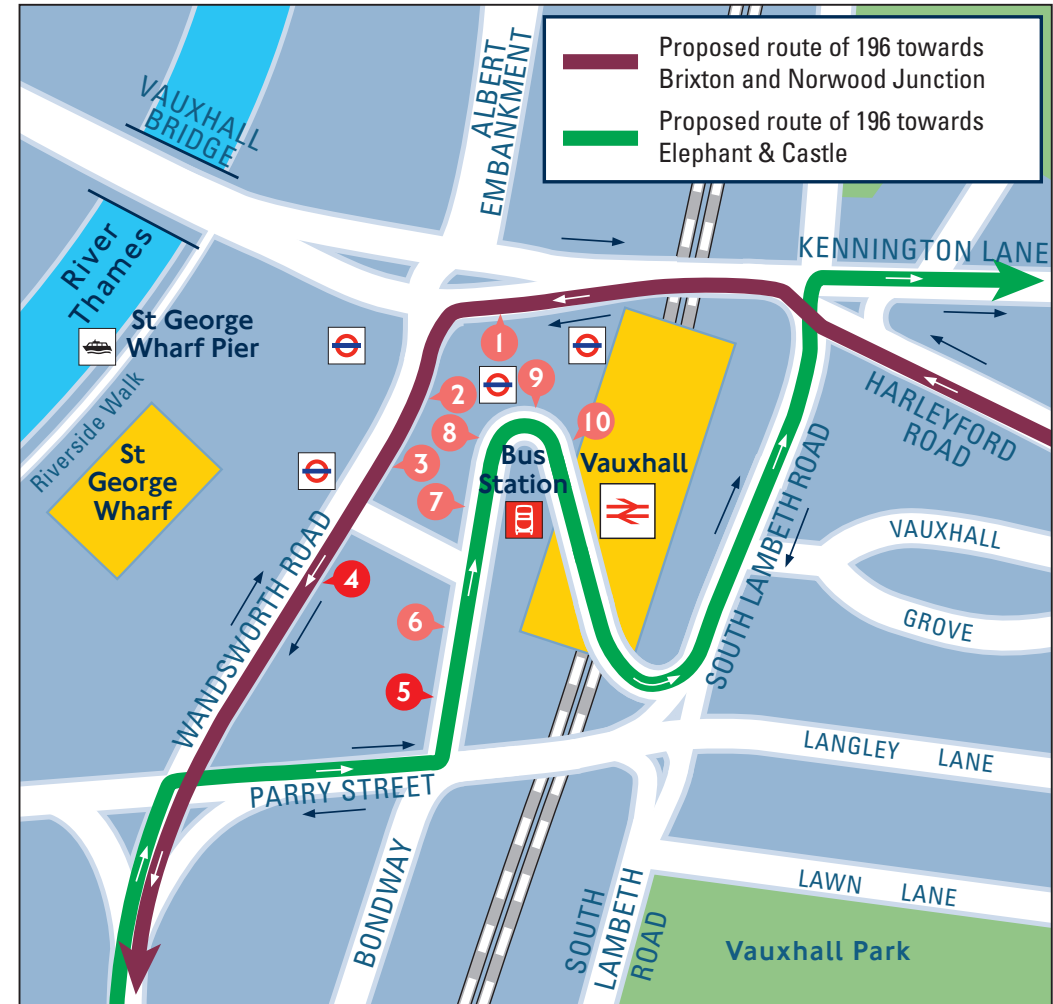

Vauxhall Cross

Current route 196

Proposed route 196

Proposed bus stop locations

- Stop 1** 36 to Victoria, Paddington and Queen's Park
185 to Victoria
436 to Victoria and Paddington
N136 to Victoria and Oxford Circus
- Stop 2** 156 to Clapham Junction and Wimbledon
344 to Clapham Junction
- Stop 3** 2 to Brixton and West Norwood
88 to Clapham Common
N2 to Brixton and Crystal Palace

- Stop 4** 77 to Clapham Junction and Tooting
87 to Clapham Junction and Wandsworth
196 to Brixton and Norwood Junction
N87 to Clapham Junction, Wimbledon and Kingston
- Stop 5** 77 to Waterloo
196 to Elephant & Castle
344 to Elephant & Castle and Liverpool Street
- Stop 6** 2 to Victoria and Marylebone
87/N87 to Aldwych
88 to Oxford Circus and Camden Town
N2 to Victoria and Whitehall

- Stop 7** 36 to New Cross
185 to Catford and Lewisham
436 to New Cross and Lewisham
N136 to New Cross, Lewisham and Chislehurst
- Stop 8** 360 to Kensington
- Stop 9** 360 to Elephant & Castle
- Stop 10** 156 Alight only