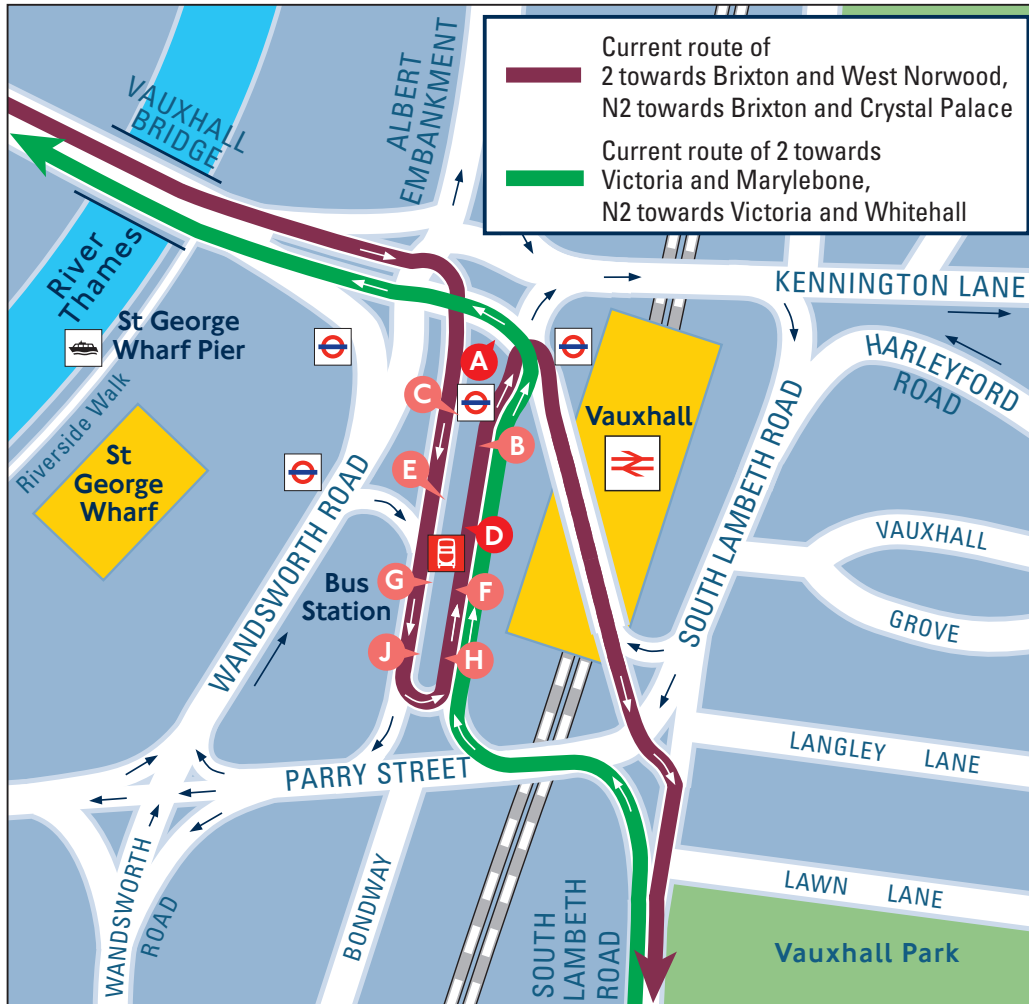

## Current route 2, N2

### Proposed bus stop locations

- Stop 1** 36 to Victoria, Paddington and Queen's Park  
185 to Victoria  
436 to Victoria and Paddington  
N136 to Victoria and Oxford Circus
- Stop 2** 156 to Clapham Junction and Wimbledon  
344 to Clapham Junction
- Stop 3** 2 to Brixton and West Norwood  
88 to Clapham Common  
N2 to Brixton and Crystal Palace

- Stop 4** 77 to Clapham Junction and Tooting  
87 to Clapham Junction and Wandsworth  
196 to Brixton and Norwood Junction  
N87 to Clapham Junction, Wimbledon and Kingston
- Stop 5** 77 to Waterloo  
196 to Elephant & Castle  
344 to Elephant & Castle and Liverpool Street
- Stop 6** 2 to Victoria and Marylebone  
87/N87 to Aldwych  
88 to Oxford Circus and Camden Town  
N2 to Victoria and Whitehall

- Stop 7** 36 to New Cross  
185 to Catford and Lewisham  
436 to New Cross and Lewisham  
N136 to New Cross, Lewisham and Chislehurst
- Stop 8** 360 to Kensington
- Stop 9** 360 to Elephant & Castle
- Stop 10** 156 Alight only