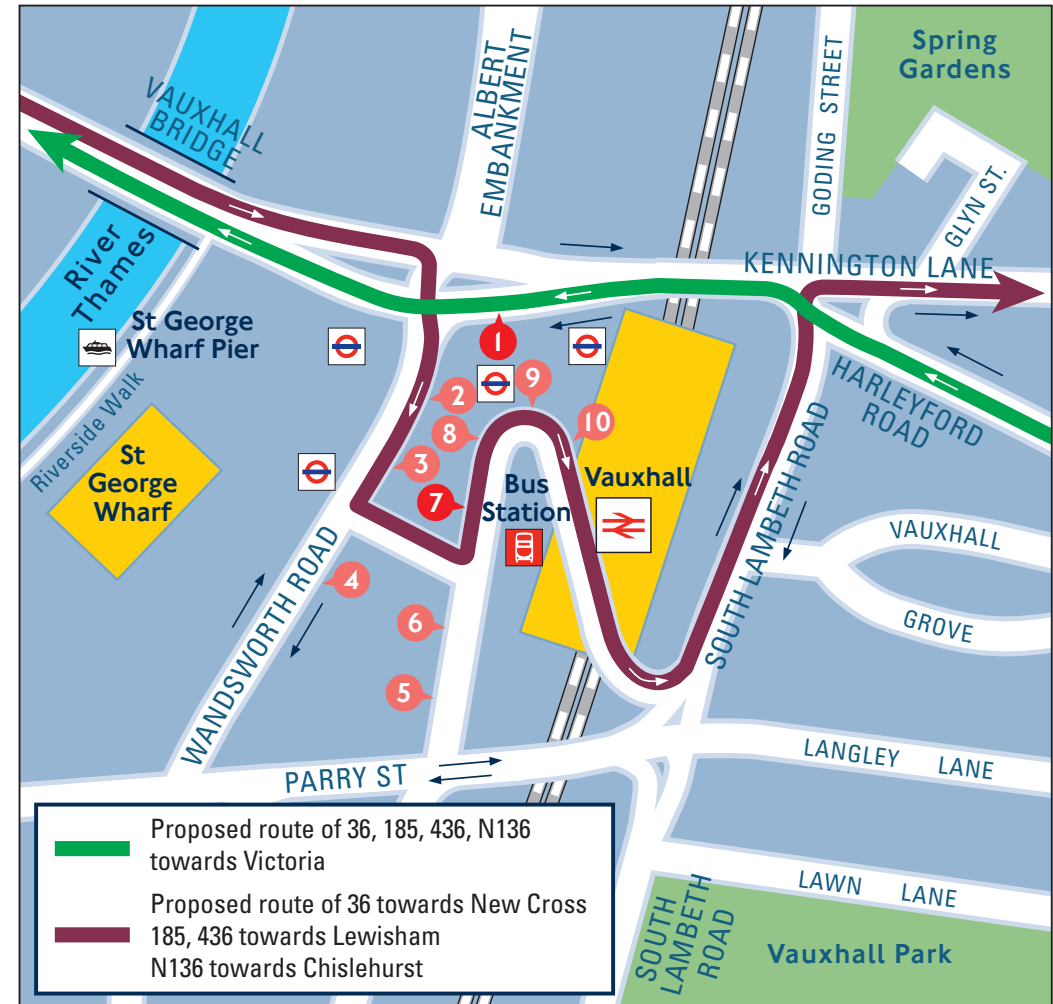

Vauxhall Cross

Current route 36, 185, 436, N136

Proposed route 36, 185, 436, N136

Proposed bus stop locations

- Stop 1** 36 to Victoria, Paddington and Queen's Park
185 to Victoria
436 to Victoria and Paddington
N136 to Victoria and Oxford Circus
- Stop 2** 156 to Clapham Junction and Wimbledon
344 to Clapham Junction
- Stop 3** 2 to Brixton and West Norwood
88 to Clapham Common
N2 to Brixton and Crystal Palace

- Stop 4** 77 to Clapham Junction and Tooting
87 to Clapham Junction and Wandsworth
196 to Brixton and Norwood Junction
N87 to Clapham Junction, Wimbledon and Kingston
- Stop 5** 77 to Waterloo
196 to Elephant & Castle
344 to Elephant & Castle and Liverpool Street
- Stop 6** 2 to Victoria and Marylebone
87/N87 to Aldwych
88 to Oxford Circus and Camden Town
N2 to Victoria and Whitehall

- Stop 7** 36 to New Cross
185 to Catford and Lewisham
436 to New Cross and Lewisham
N136 to New Cross, Lewisham and Chislehurst
- Stop 8** 360 to Kensington
- Stop 9** 360 to Elephant & Castle
- Stop 10** 156 Alight only