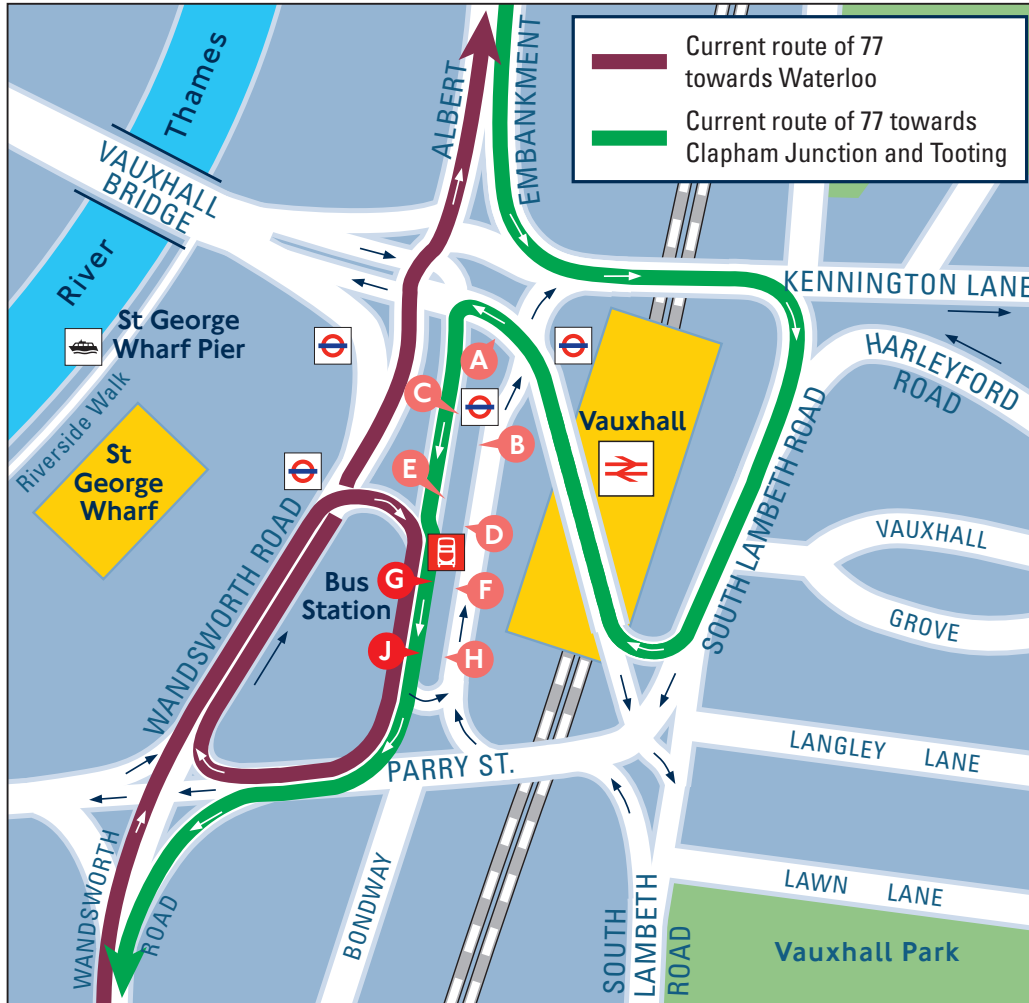

Vauxhall Cross

Current route 77

Proposed route 77

Proposed bus stop locations

- Stop 1** 36 to Victoria, Paddington and Queen's Park
185 to Victoria
436 to Victoria and Paddington
N136 to Victoria and Oxford Circus
- Stop 2** 156 to Clapham Junction and Wimbledon
344 to Clapham Junction
- Stop 3** 2 to Brixton and West Norwood
88 to Clapham Common
N2 to Brixton and Crystal Palace

- Stop 4** 77 to Clapham Junction and Tooting
87 to Clapham Junction and Wandsworth
196 to Brixton and Norwood Junction
N87 to Clapham Junction, Wimbledon and Kingston
- Stop 5** 77 to Waterloo
196 to Elephant & Castle
344 to Elephant & Castle and Liverpool Street
- Stop 6** 2 to Victoria and Marylebone
87/N87 to Aldwych
88 to Oxford Circus and Camden Town
N2 to Victoria and Whitehall

- Stop 7** 36 to New Cross
185 to Catford and Lewisham
436 to New Cross and Lewisham
N136 to New Cross, Lewisham and Chislehurst
- Stop 8** 360 to Kensington
- Stop 9** 360 to Elephant & Castle
- Stop 10** 156 Alight only