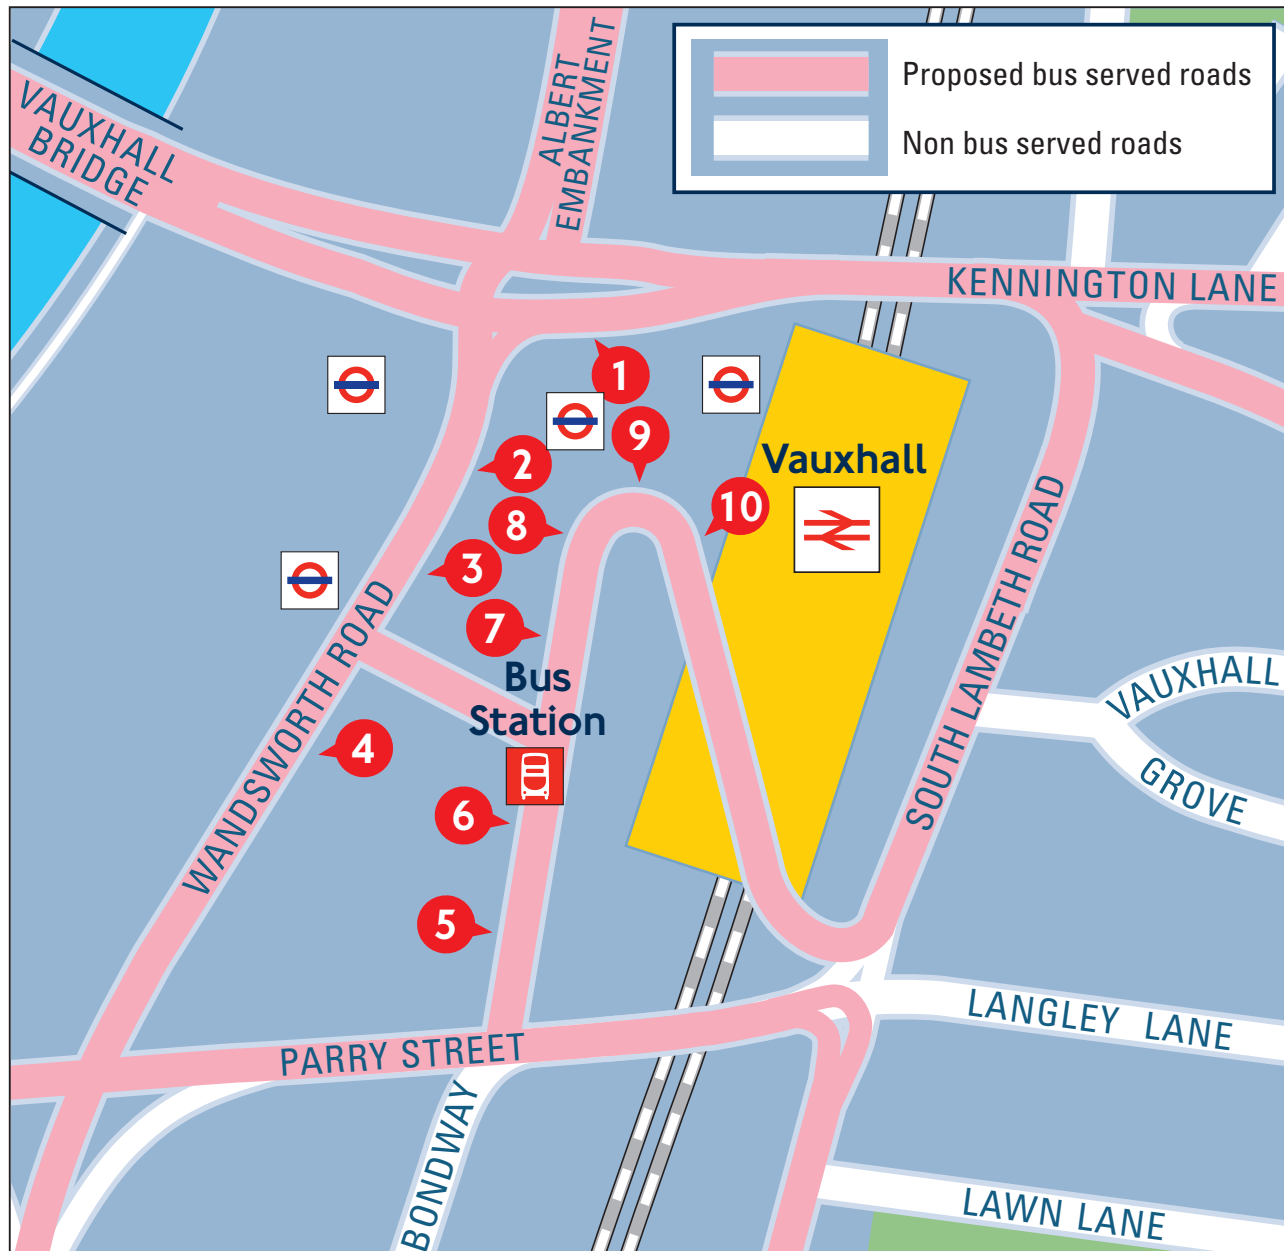

# Vauxhall Cross

Proposed bus stop locations - updated December 2016

- Stop 1** 2 to Victoria and Marylebone  
36 to Victoria, Paddington and Queen's Park  
185 to Victoria  
N2 to Victoria and Whitehall  
N136 to Victoria and Oxford Circus
- Stop 2** 156 to Clapham Junction and Wimbledon  
344 to Clapham Junction  
436 to Battersea Park
- Stop 3** 2 to Brixton and West Norwood  
88 to Clapham Common  
196 to Brixton and Norwood Junction  
N2 to Brixton and Crystal Palace
- Stop 4** 77 to Clapham Junction and Tooting  
87 to Clapham Junction and Wandsworth  
452 to Kensal Rise  
N87 to Clapham Junction, Wimbledon and Kingston
- Stop 5** 77 to Waterloo  
196 to Elephant & Castle  
344 to Elephant & Castle and Liverpool Street
- Stop 6** 87/N87 to Aldwych  
88 to Oxford Circus and Camden Town
- Stop 7** 36 to New Cross  
185 to Catford and Lewisham  
360 to Elephant & Castle  
436 to New Cross and Lewisham  
N136 to New Cross, Lewisham and Chislehurst
- Stop 8** 360 to Kensington
- Stop 9** Contingency stand
- Stop 10** 156 Alight only  
452 Alight only