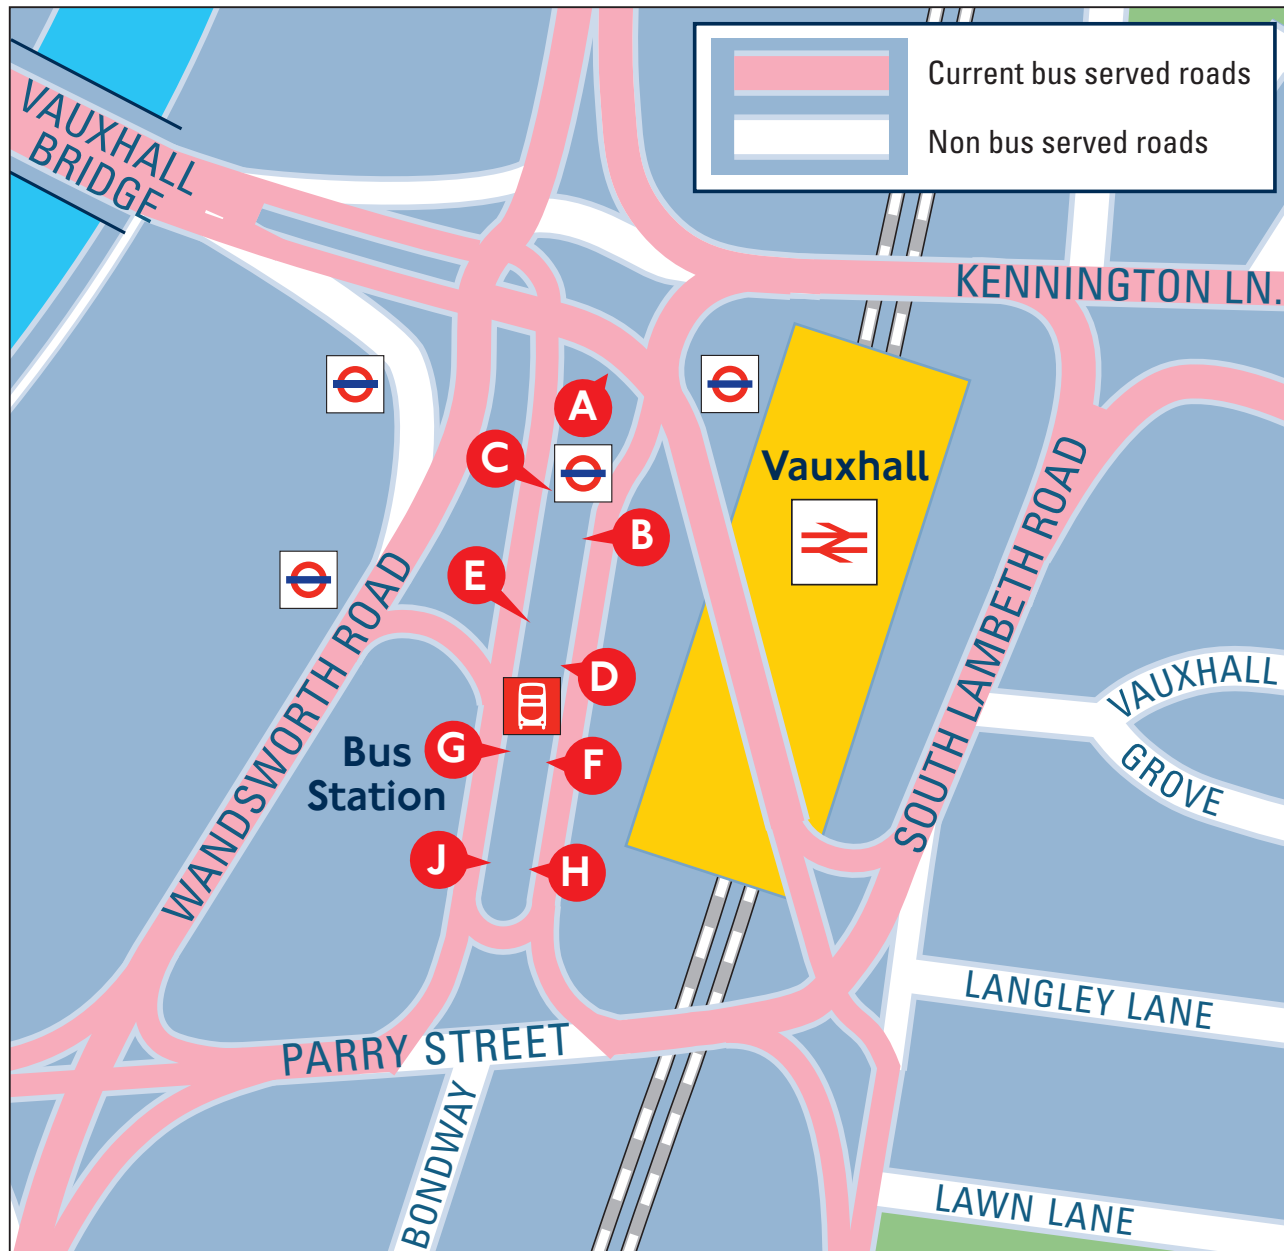

Vauxhall Cross

Current bus stop locations

- Stop A** 2 to Victoria
36 to Victoria, Paddington and Queen's Park
185 to Victoria
436 to Victoria and Paddington
N2 to Victoria and Whitehall
N136 to Victoria and Oxford Circus
- Stop B** 87/N87 to Aldwych
88 to Oxford Circus and Camden Town
360 to Kensington
- Stop C** 36 to New Cross
185 to Catford and Lewisham
436 to New Cross and Lewisham
N136 to New Cross, Lewisham and Chislehurst
- Stop D** 2 to Brixton and West Norwood
88 to Clapham Common
N2 to Brixton and Crystal Palace
- Stop E** 156 to Clapham Junction and Wimbledon
344 to Clapham Junction
- Stop F** 196 to Elephant & Castle
- Stop G** 77 to Clapham Junction and Tooting
87 to Clapham Junction and Wandsworth
196 to Brixton and Norwood Junction
N87 to Clapham Junction, Wimbledon and Kingston
- Stop H** 156 alight only
- Stop J** 77 to Waterloo
344 to Elephant & Castle and Liverpool Street
360 to Elephant & Castle