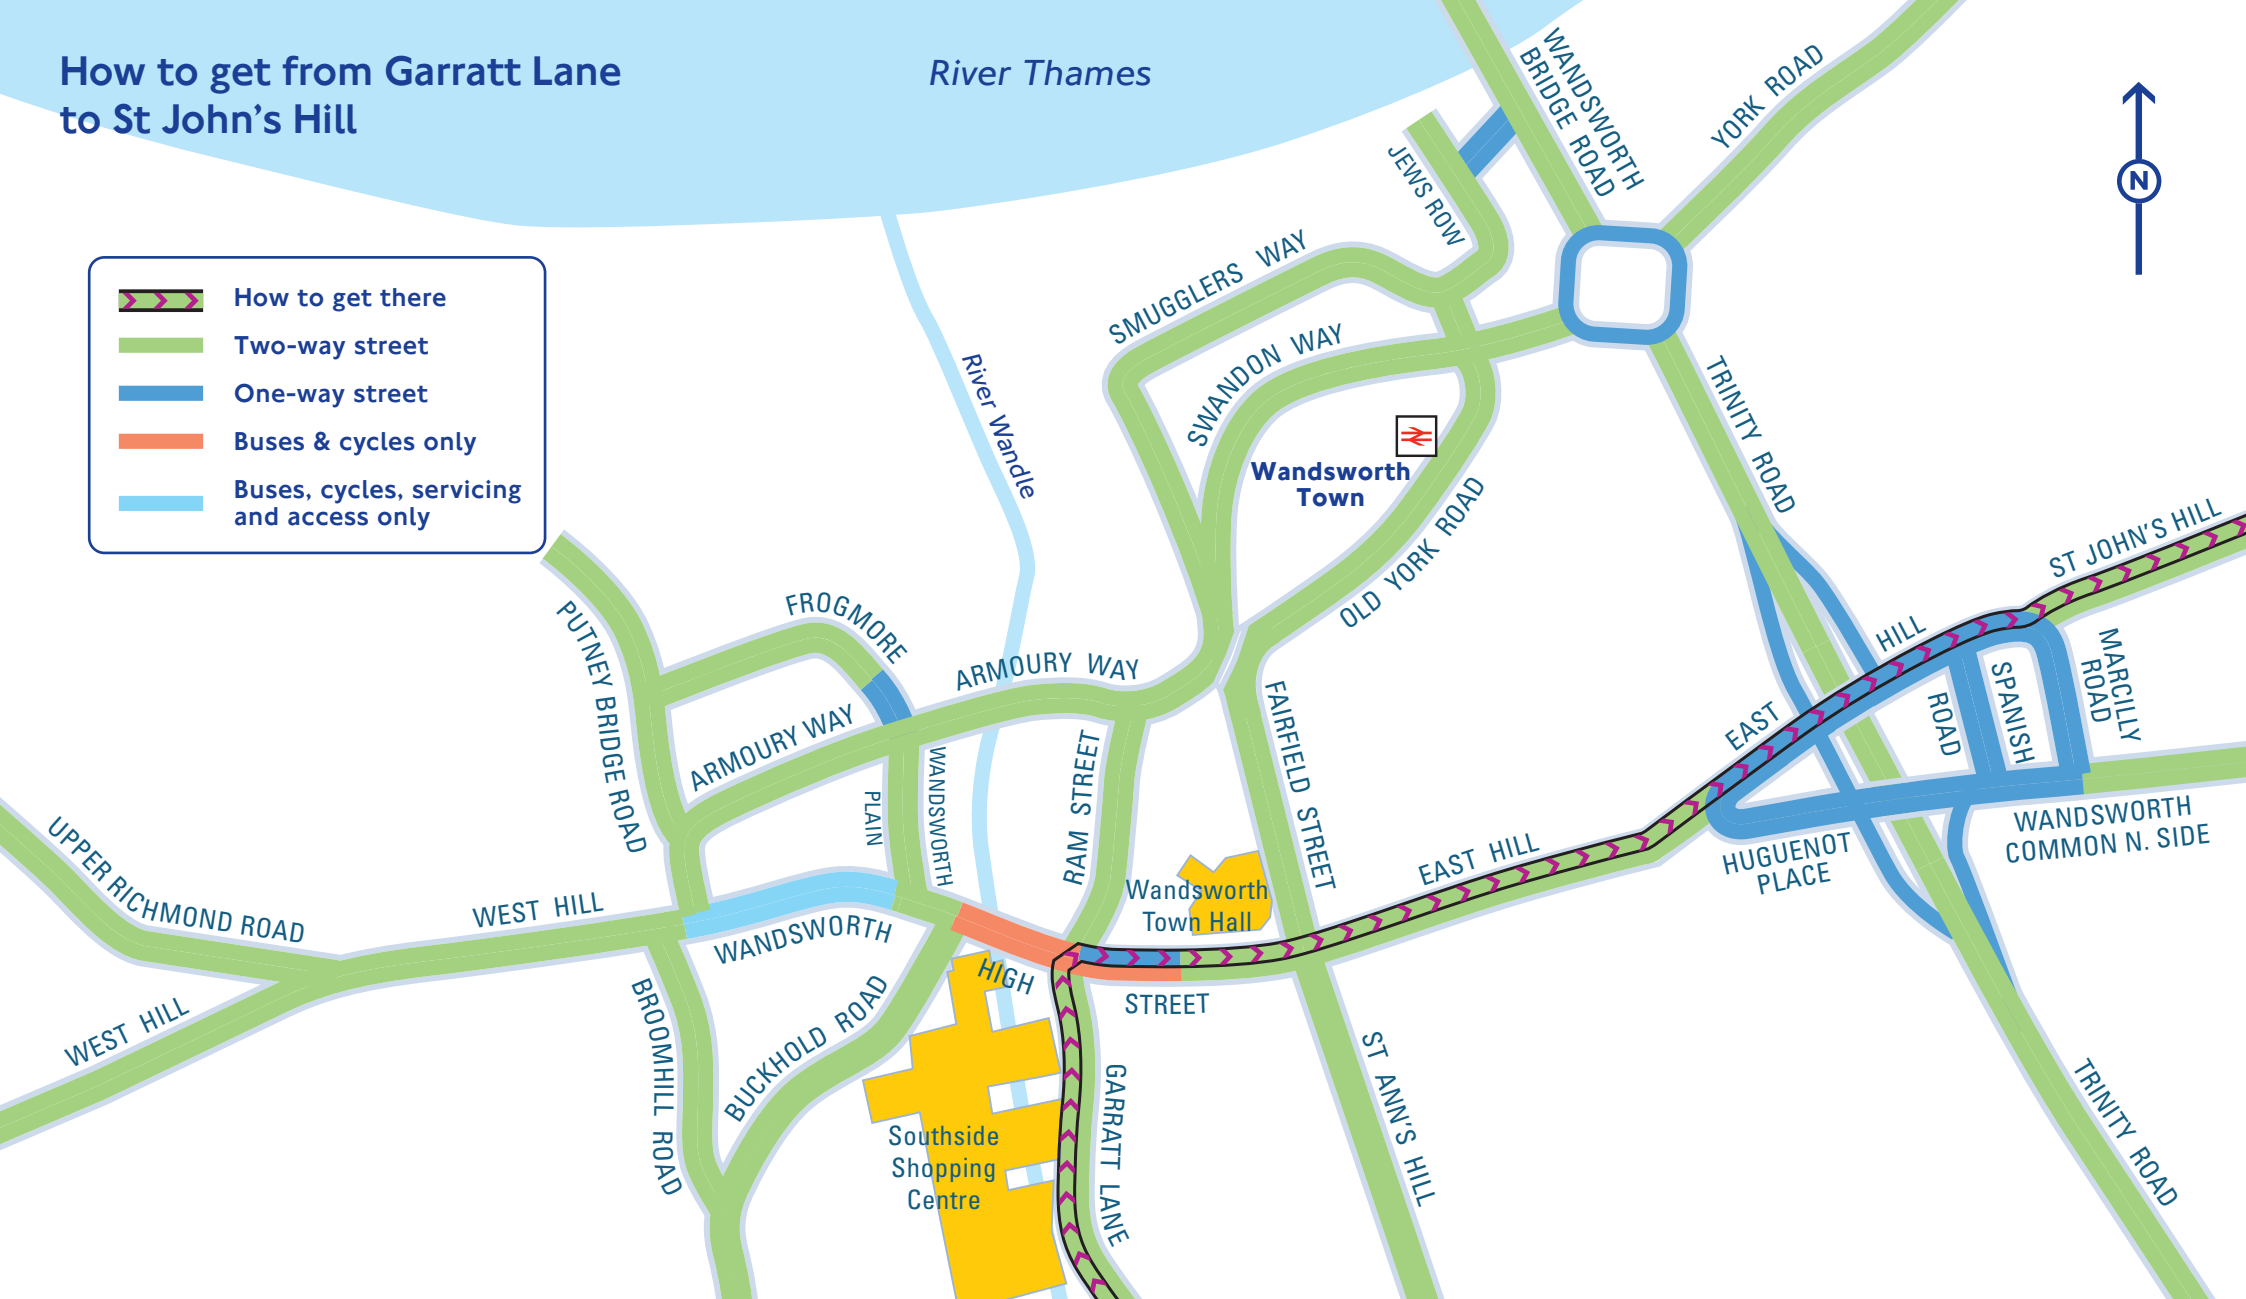

# How to get from Garratt Lane to St John's Hill

River Thames

-  How to get there
-  Two-way street
-  One-way street
-  Buses & cycles only
-  Buses, cycles, servicing and access only

**TRANSPORT FOR LONDON**  
EVERY JOURNEY MATTERS