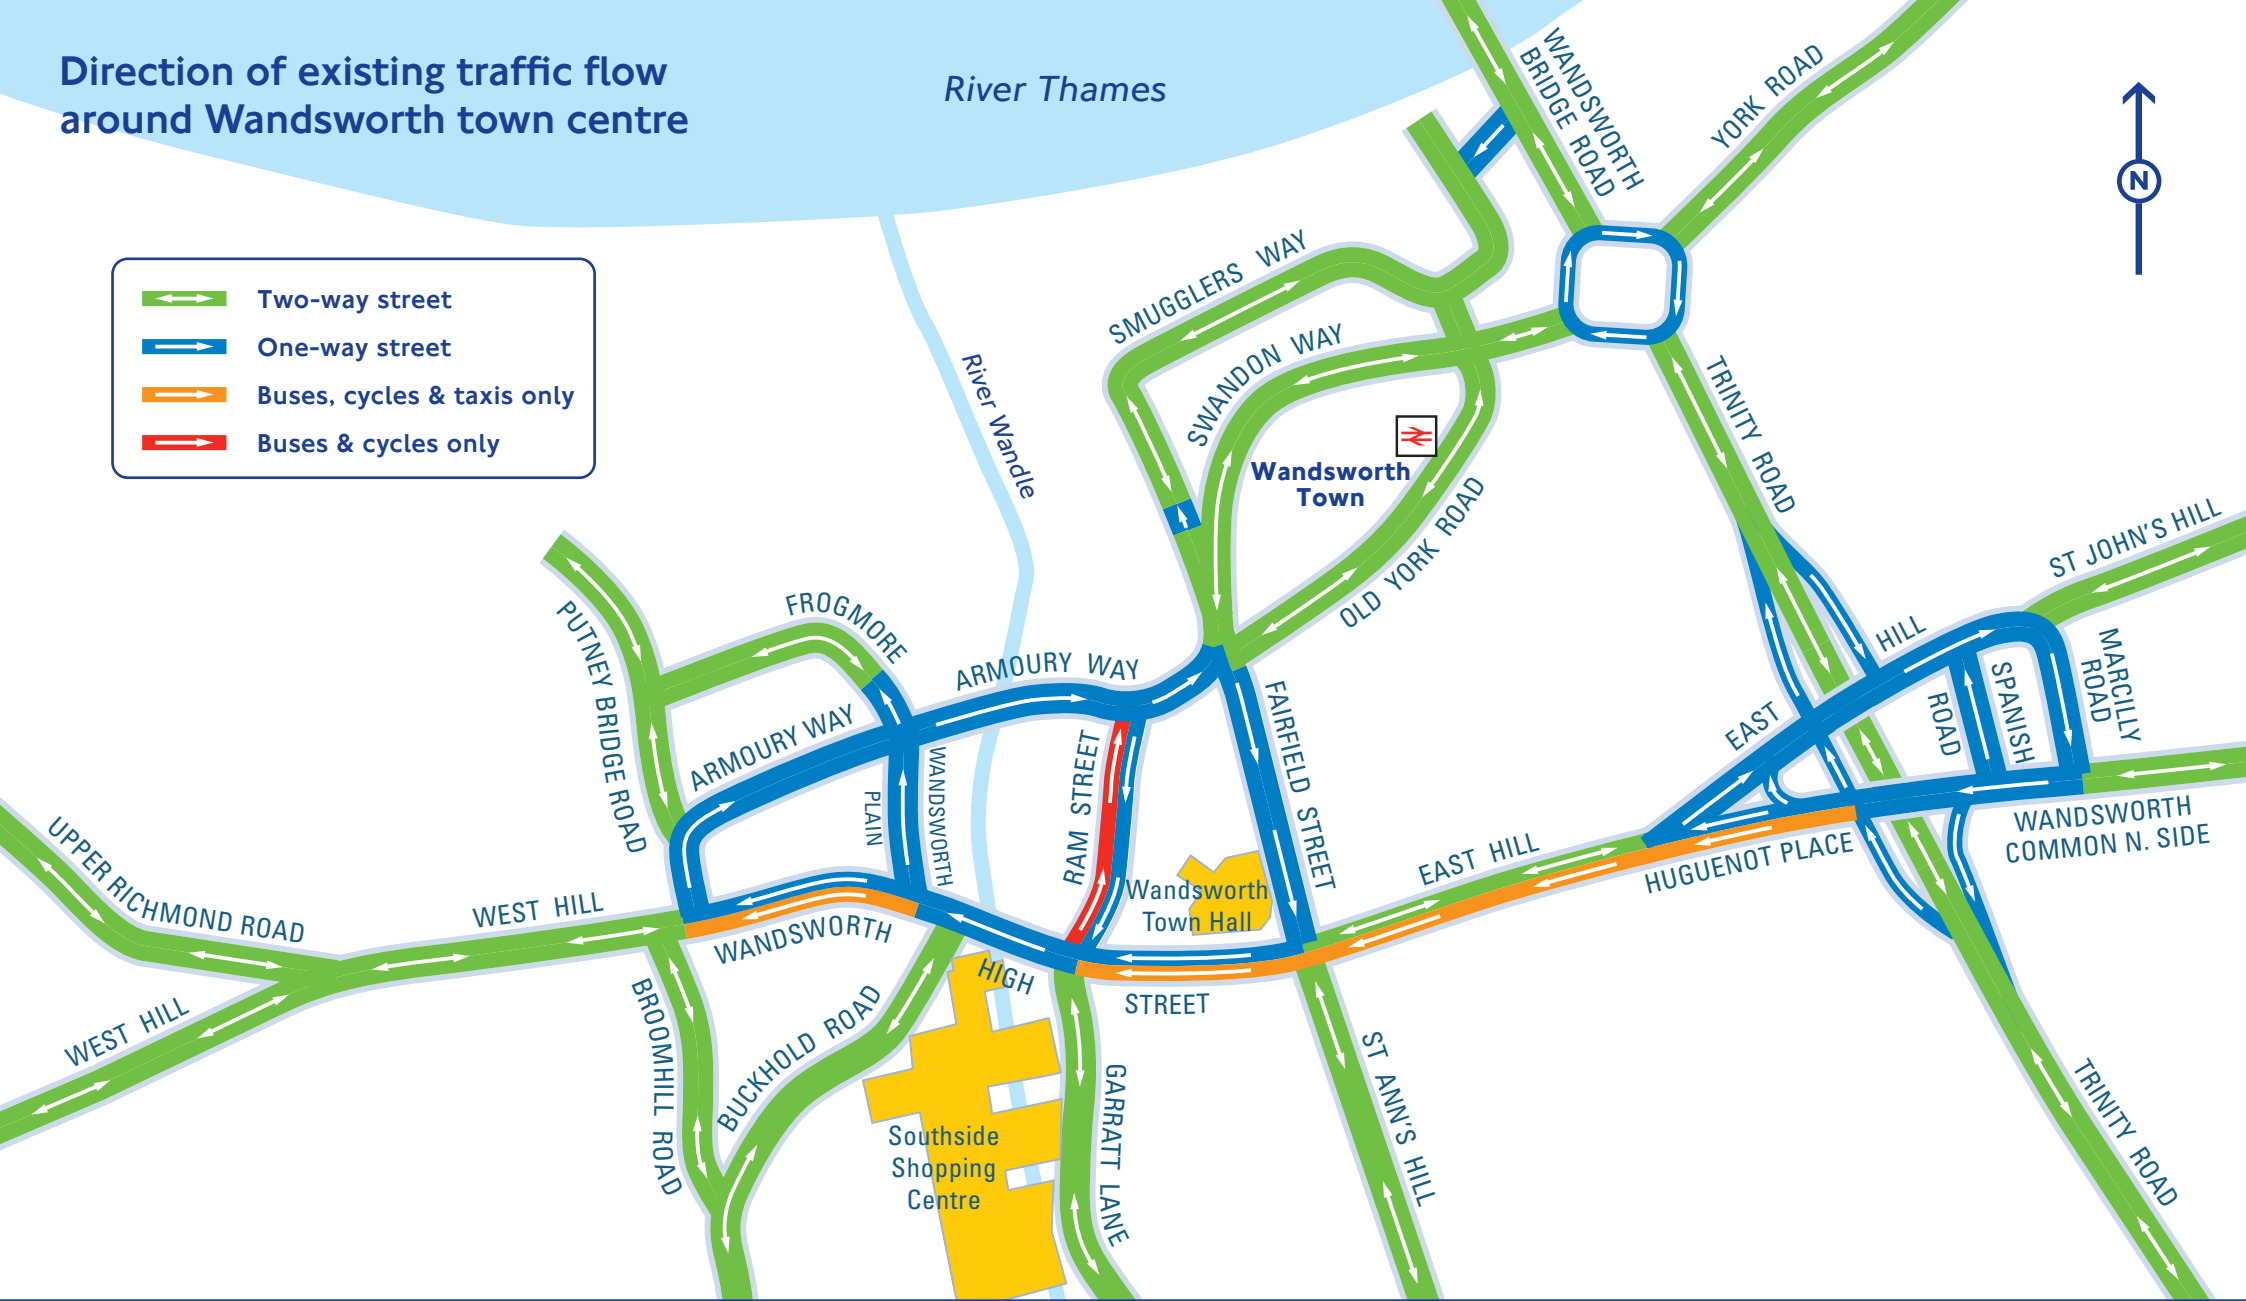

Direction of existing traffic flow around Wandsworth town centre

River Thames

-  Two-way street
-  One-way street
-  Buses, cycles & taxis only
-  Buses & cycles only

**TRANSPORT
FOR LONDON**
EVERY JOURNEY MATTERS