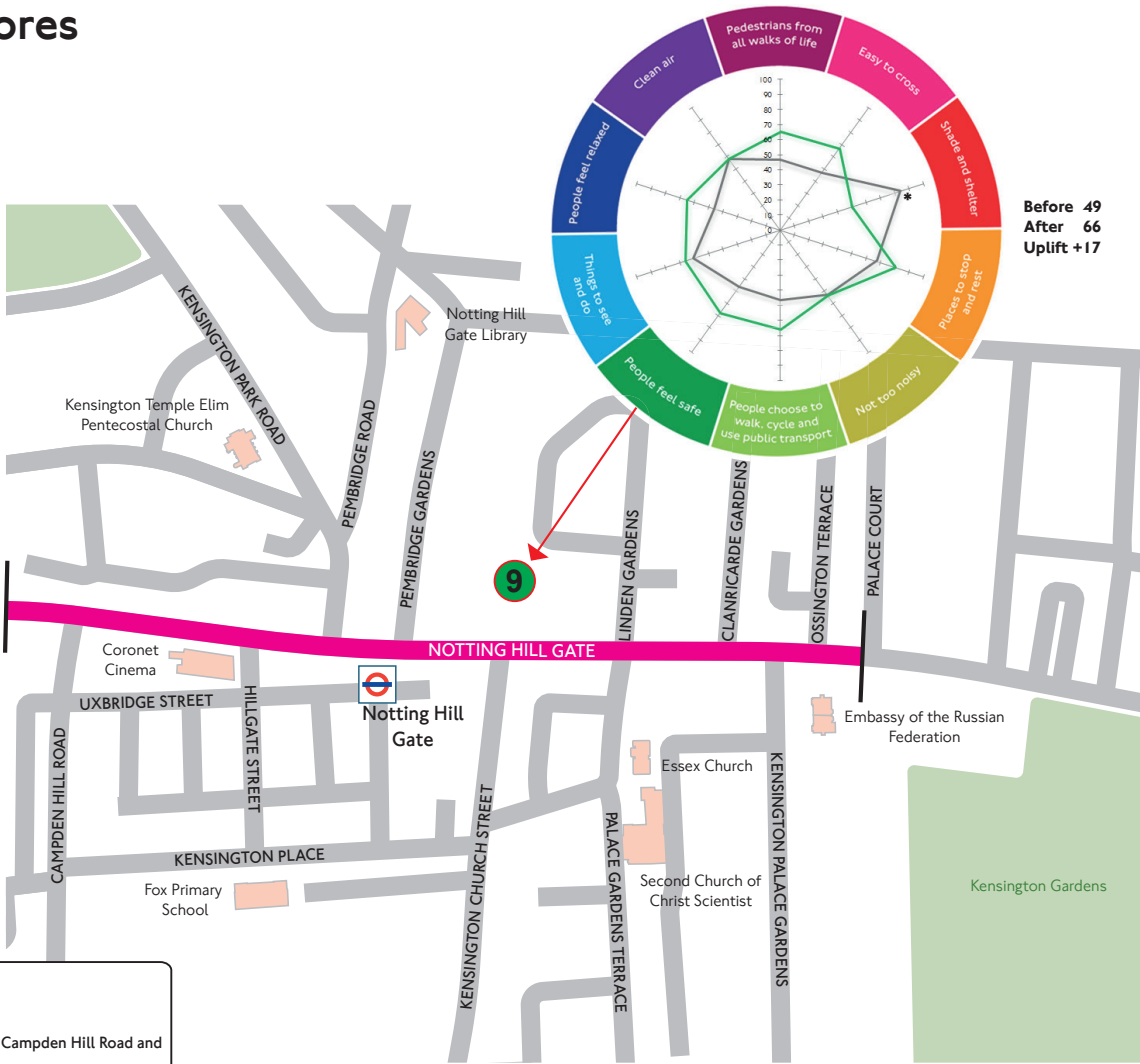

Proposed improvements between Wood Lane and Notting Hill Gate

Neighbourhood 4 – Notting Hill Gate

Healthy Streets Check scores

KEY

- Proposed scheme
- Notting Hill Gate between Campden Hill Road and Palace Court
- Before score
- After score

* Lower scores owing to tree removal. See accompanying consultation materials for details